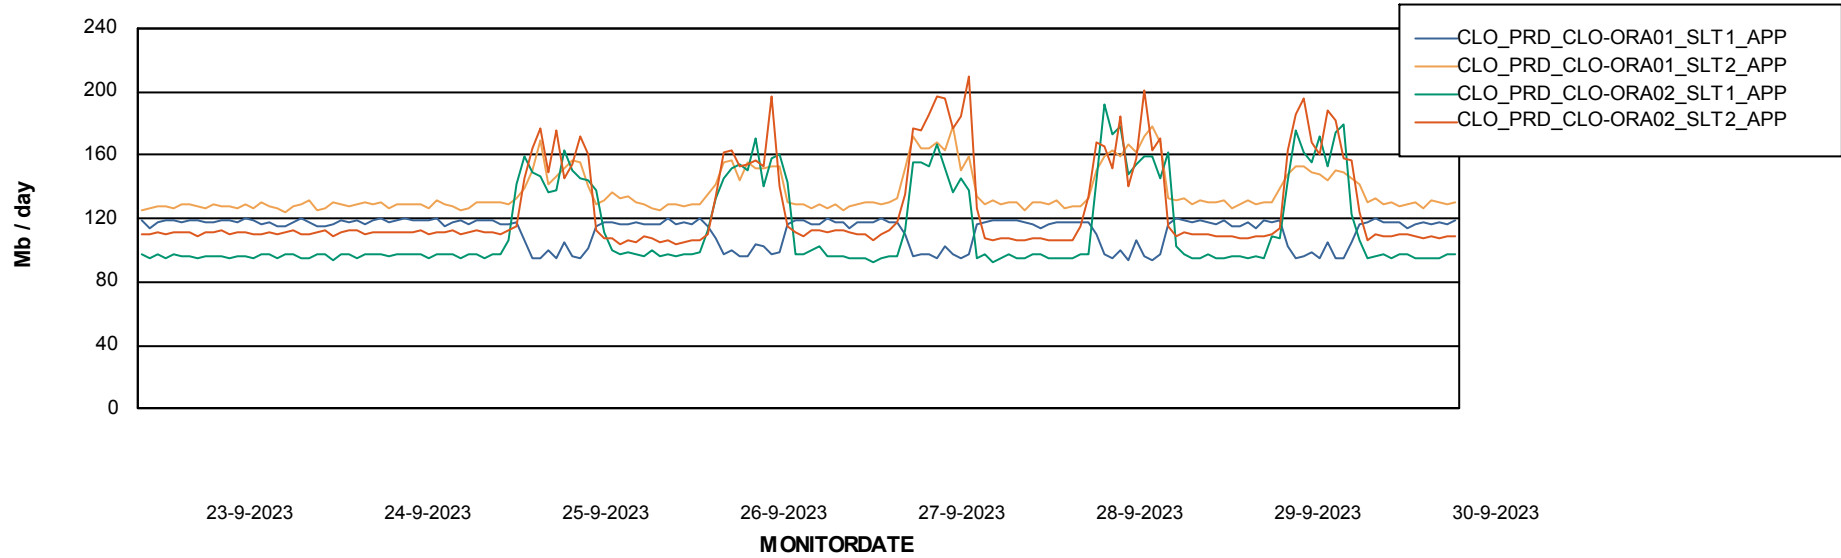

Standby Database Health CLO Production

Recovery lag for last 7 days

Weekly SLA Customer Report

Customer CLO Production
Database ID 38

ABSSolute Application Server Services

Avg memory used per ABS Server Service