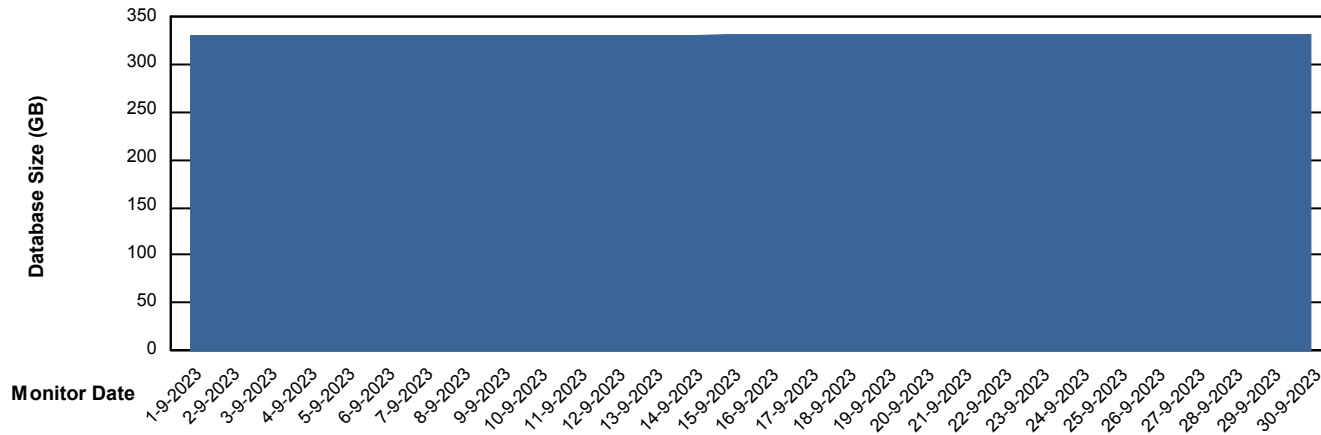

DATABASE SIZE CLODB_PRD_CLO-ORA01

Database growth over last month