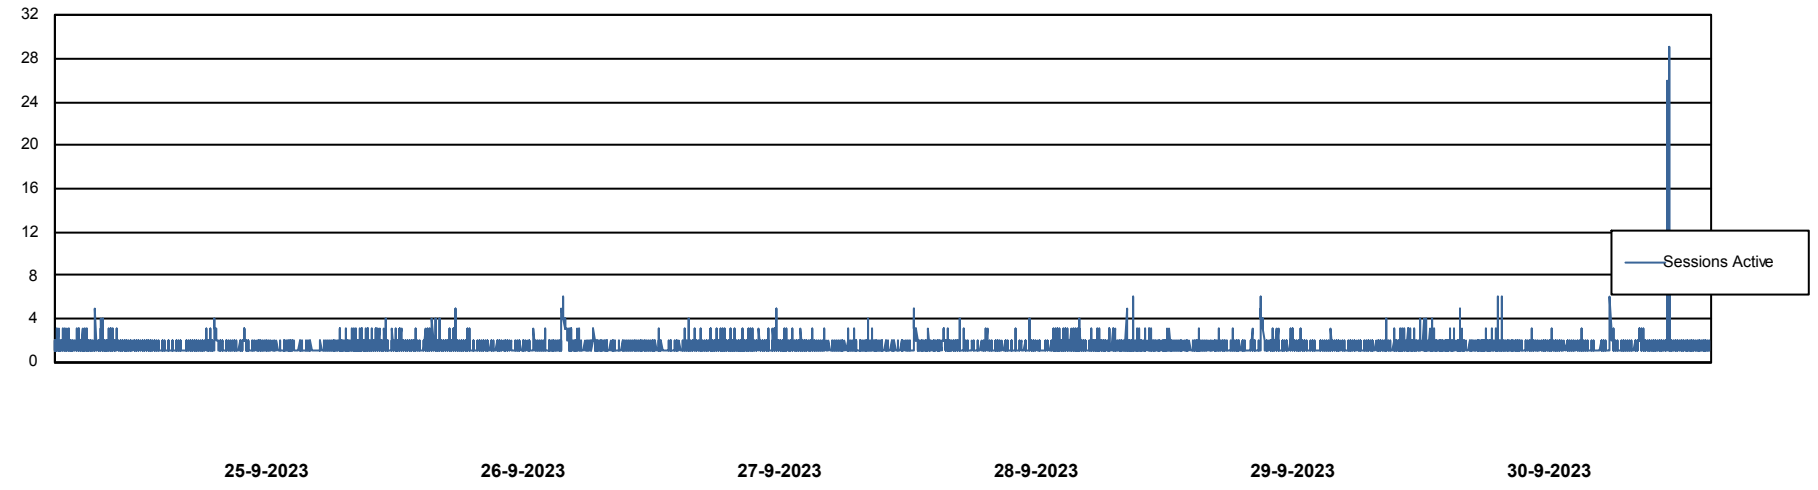

Database Performance CLODB_PRD_CLO-ORA01