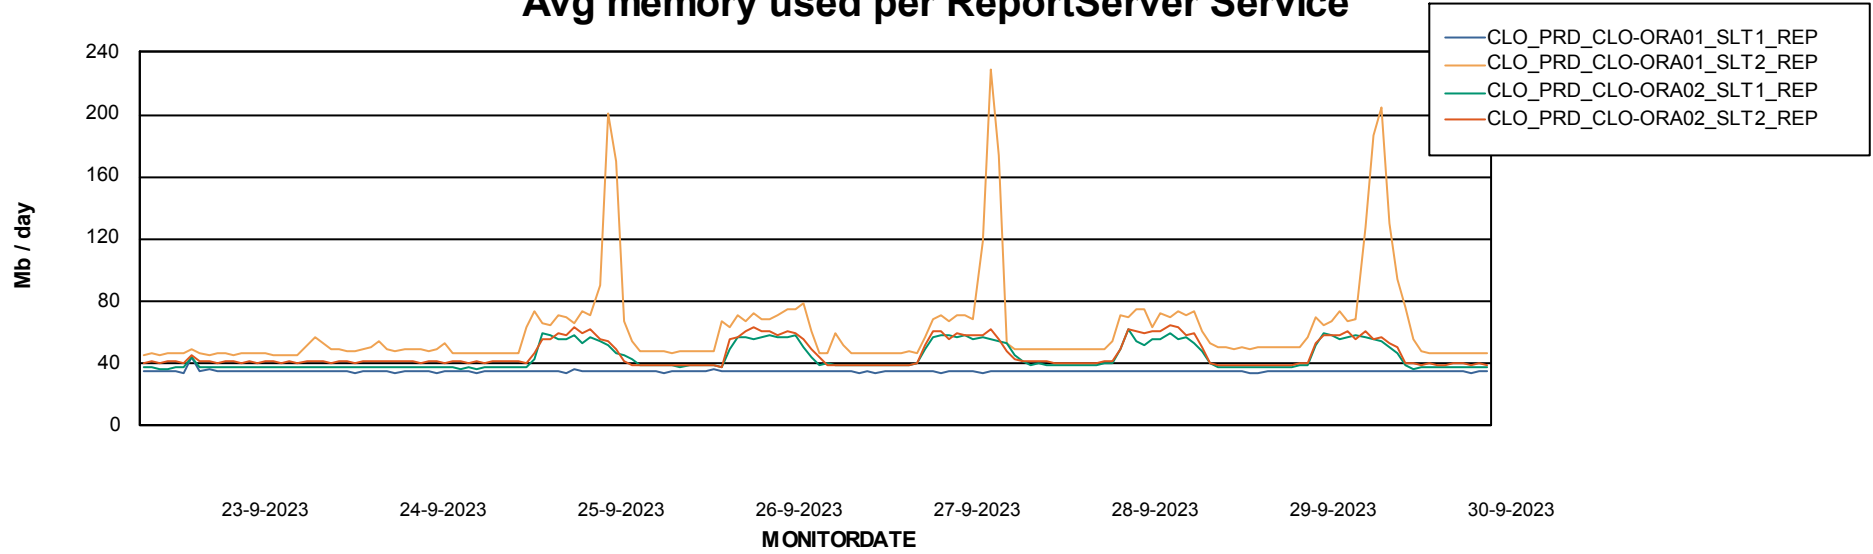

Avg users per day per ABS server

Weekly SLA Customer Report

Customer CLO Production
Database ID 38

ABSSolute Application ReportServer Services

Avg memory used per ReportServer Service

Weekly SLA Customer Report