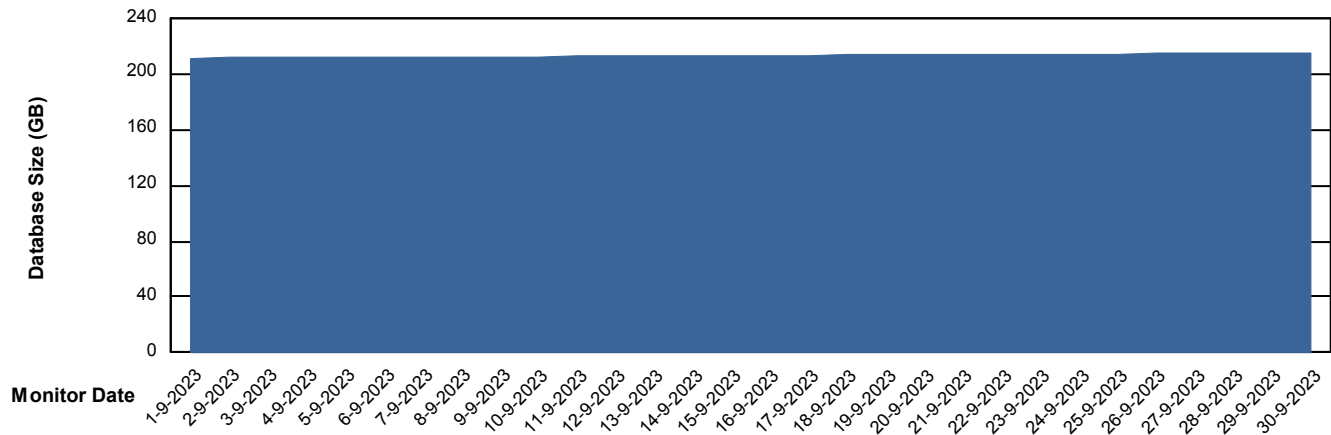

Weekly SLA Customer Report

Customer BNL_Production
Database ID 83

Database Performance BNL_EMCC

Weekly SLA Customer Report

Customer BNL_Production
Database ID 83

Database Performance BNLDB_Production

Weekly SLA Customer Report

Customer BNL_Production
Database ID 83

Database Performance BNLDB_Standby

Weekly SLA Customer Report

Customer BNL_Production
Database ID 83

DATABASE SIZE BNL_EMCC

Database growth over last month

DATABASE SIZE BNLDB_Production

Database growth over last month

Weekly SLA Customer Report

Customer BNL_Production
 Database ID 83

Database Tablespace BNLDB_Production

Date	Tablespace Name	Filesize (Gb)	Usedsize (Gb)	Percentage free
30-9-2023	ABSDATA	105	66	37
	INDX	200	140	30
29-9-2023	ABSDATA	105	66	37
	INDX	200	140	30
28-9-2023	ABSDATA	105	66	37
	INDX	200	140	30
27-9-2023	ABSDATA	105	66	37
	INDX	200	140	30
26-9-2023	ABSDATA	105	66	37
	INDX	200	140	30
25-9-2023	ABSDATA	105	66	37
	INDX	200	139	30
24-9-2023	ABSDATA	105	66	37
	INDX	200	139	30