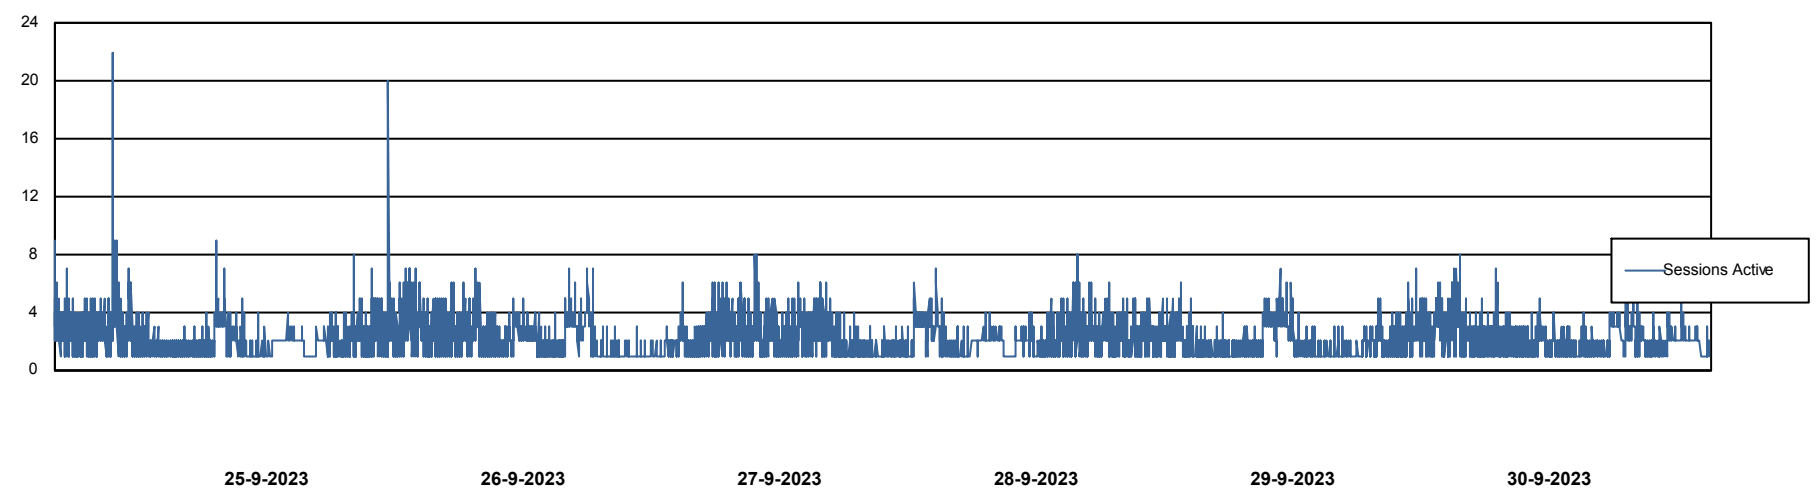

Weekly SLA Customer Report

Customer BNL_Production
Database ID 83

Database Performance BNL_EMCC

Weekly SLA Customer Report

Customer BNL_Production
Database ID 83

Database Performance BNLDB_Production

Weekly SLA Customer Report

Customer BNL_Production
Database ID 83

Database Performance BNLDB_Standby

Weekly SLA Customer Report

Customer BNL_Production
Database ID 83

DATABASE SIZE BNL_EMCC

Database growth over last month

DATABASE SIZE BNLDB_Production