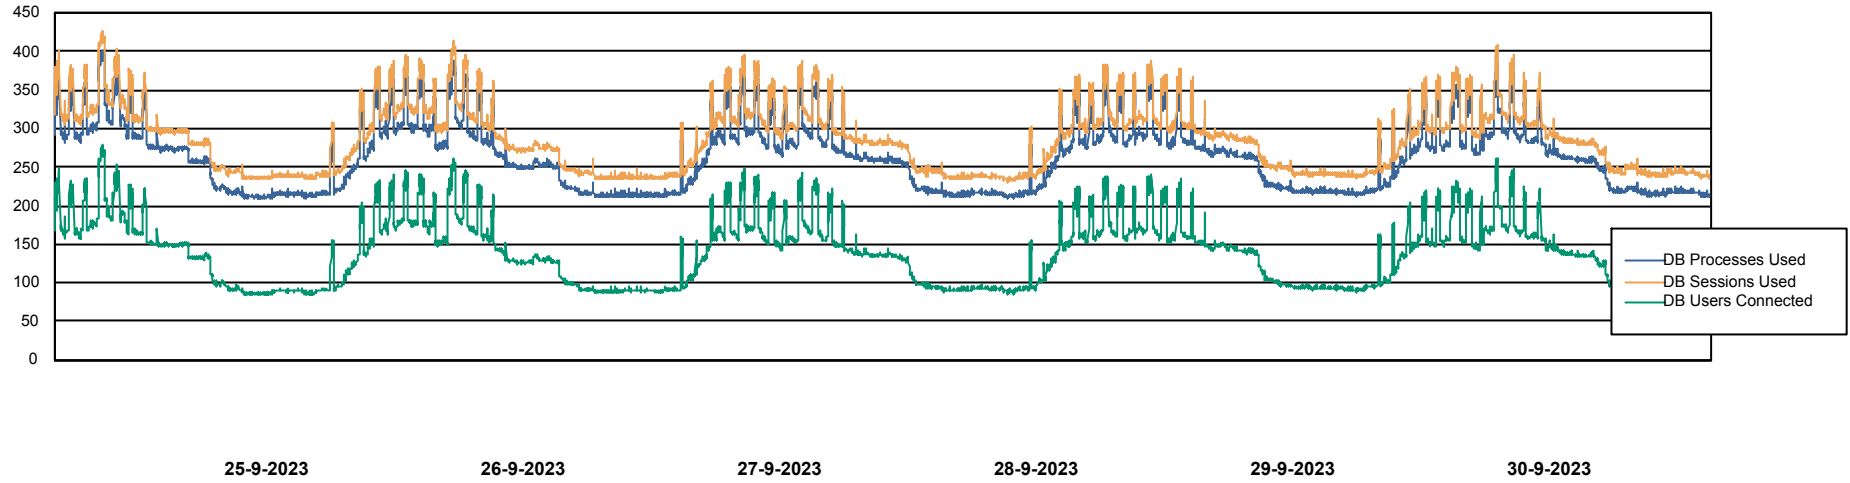

Weekly SLA Customer Report

Customer BNL_Production
Database ID 83

Database Performance BNL_EMCC

Weekly SLA Customer Report

Customer BNL_Production
Database ID 83

Database Performance BNLDB_Production

Weekly SLA Customer Report

Customer BNL_Production
Database ID 83

Database Performance BNLDB_Standby

Weekly SLA Customer Report

Customer BNL_Production
Database ID 83

DATABASE SIZE BNL_EMCC

Database growth over last month

DATABASE SIZE BNLDB_Production