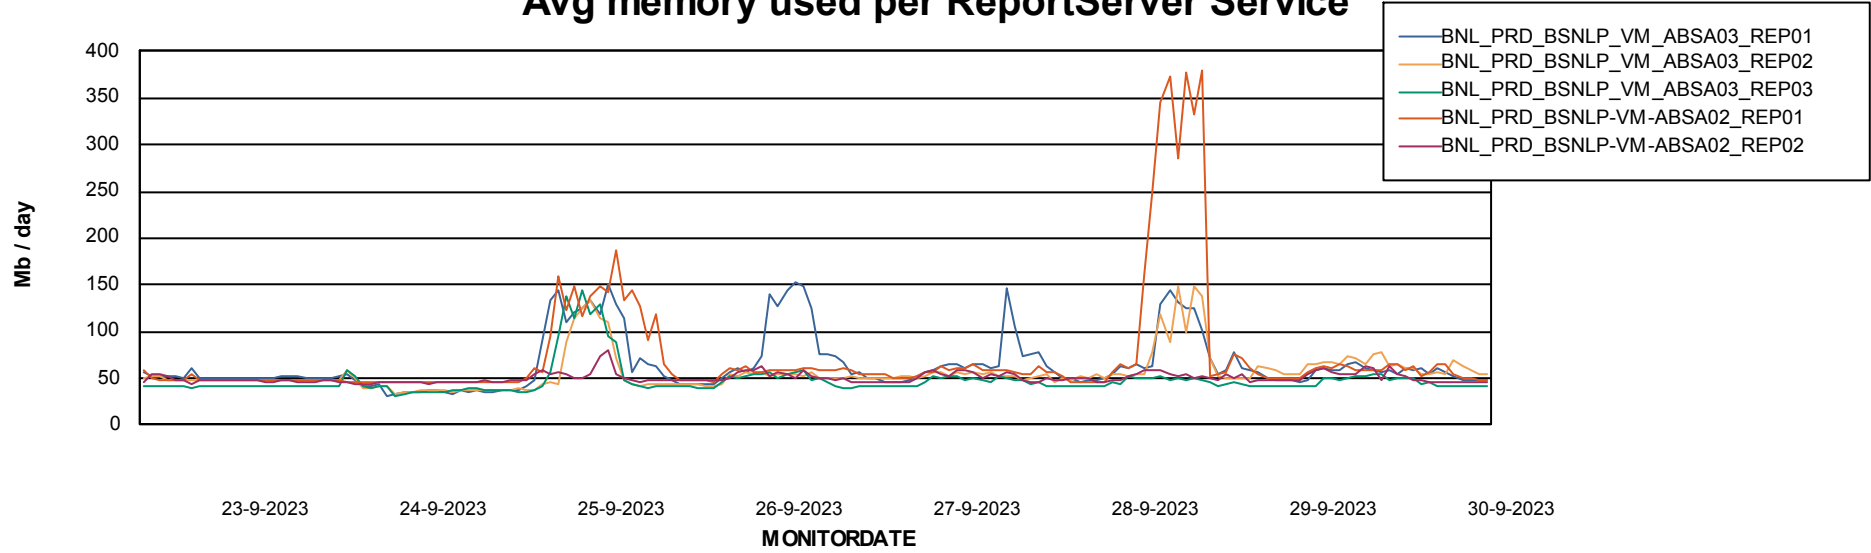

Avg users per day per ABS server

Weekly SLA Customer Report

Customer BNL_Production
Database ID 83

ABSSolute Application ReportServer Services

Avg memory used per ReportServer Service

Weekly SLA Customer Report