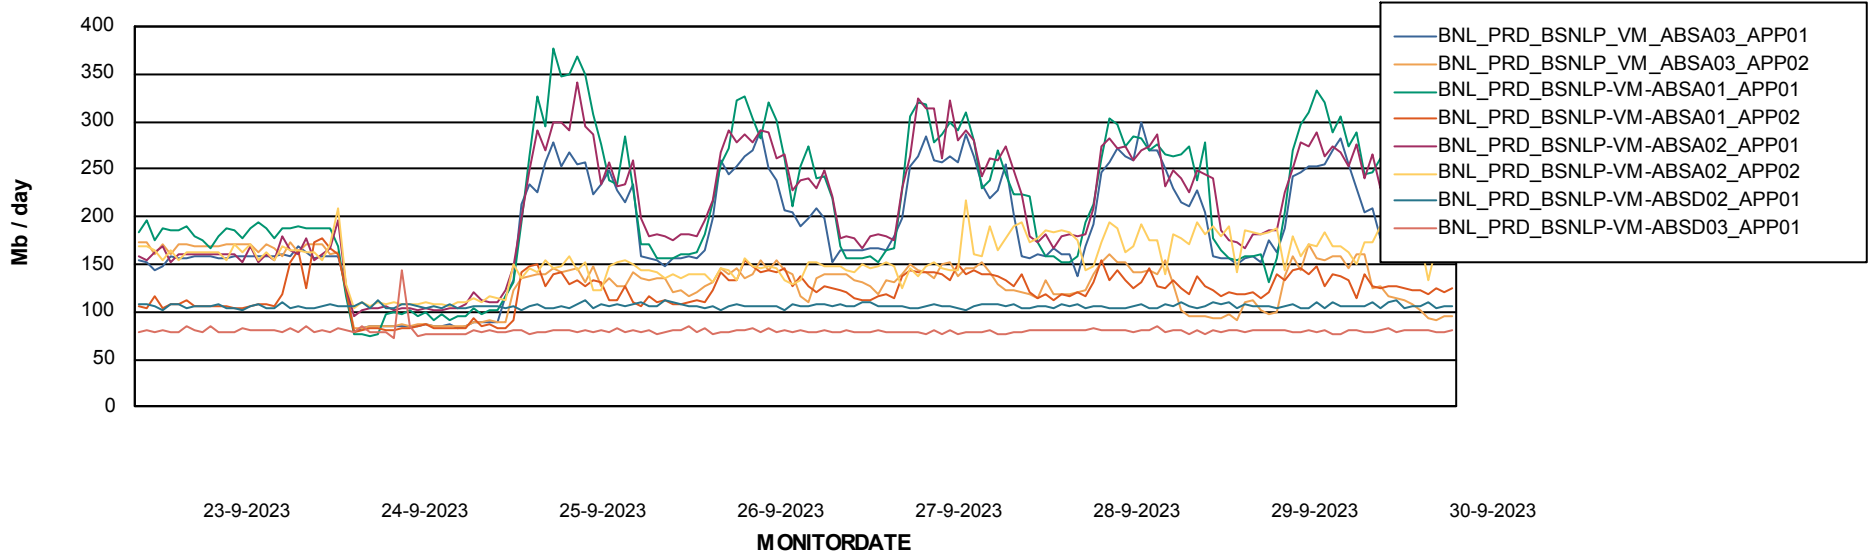

Database growth over last month

Weekly SLA Customer Report

Customer BNL_Production
 Database ID 83

Database Tablespace BNLDB_Production

Date	Tablespace Name	Filesize (Gb)	Usedsize (Gb)	Percentage free
30-9-2023	ABSDATA	105	66	37
	INDX	200	140	30
29-9-2023	ABSDATA	105	66	37
	INDX	200	140	30
28-9-2023	ABSDATA	105	66	37
	INDX	200	140	30
27-9-2023	ABSDATA	105	66	37
	INDX	200	140	30
26-9-2023	ABSDATA	105	66	37
	INDX	200	140	30
25-9-2023	ABSDATA	105	66	37
	INDX	200	139	30
24-9-2023	ABSDATA	105	66	37
	INDX	200	139	30

Standby Database Health BNL_Production

Recovery lag for last 7 days

Weekly SLA Customer Report

Customer BNL_Production
Database ID 83

ABSSolute Application Server Services

Avg memory used per ABS Server Service

Avg users per day per ABS server

Weekly SLA Customer Report

Customer BNL_Production
Database ID 83

ABSSolute Application ReportServer Services

Avg memory used per ReportServer Service

Weekly SLA Customer Report