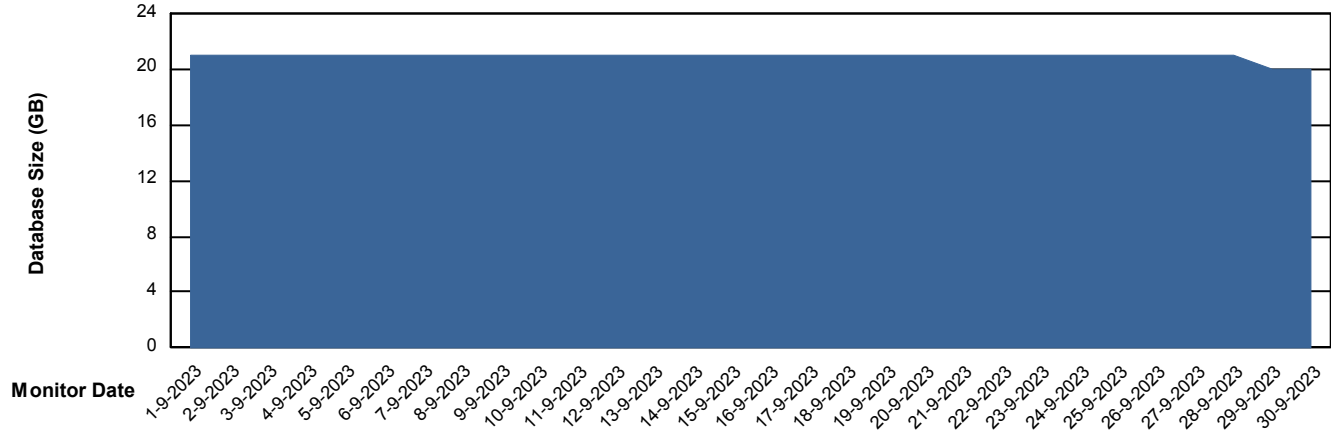

Customer BNL_Production
Database ID 83

Database Performance BNLDB_Standby

Weekly SLA Customer Report

Customer BNL_Production
Database ID 83

DATABASE SIZE BNL_EMCC

Database growth over last month

DATABASE SIZE BNLDB_Production