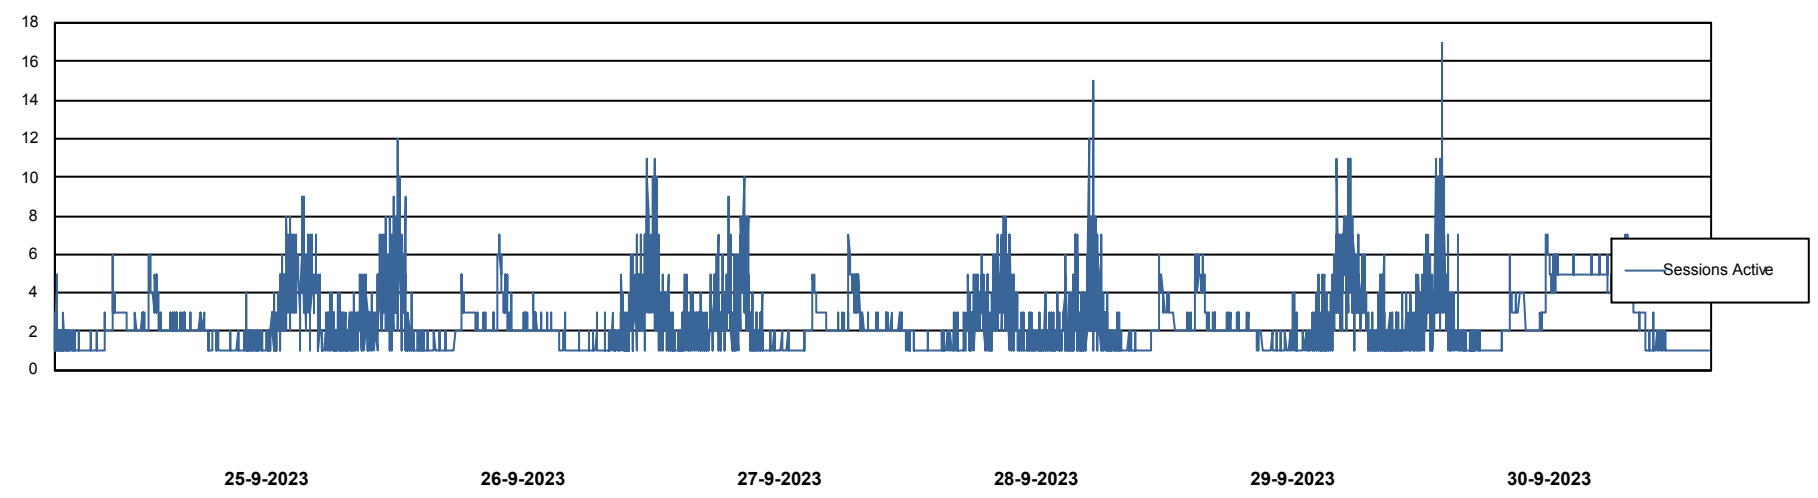

Weekly SLA Customer Report

Customer AUJ Production
Database ID 41

Database Performance AUJ Prod. BI DB (PABSBI1 server)

Weekly SLA Customer Report

Customer AUJ Production
Database ID 41

Database Performance AUJ_DB1_Primary