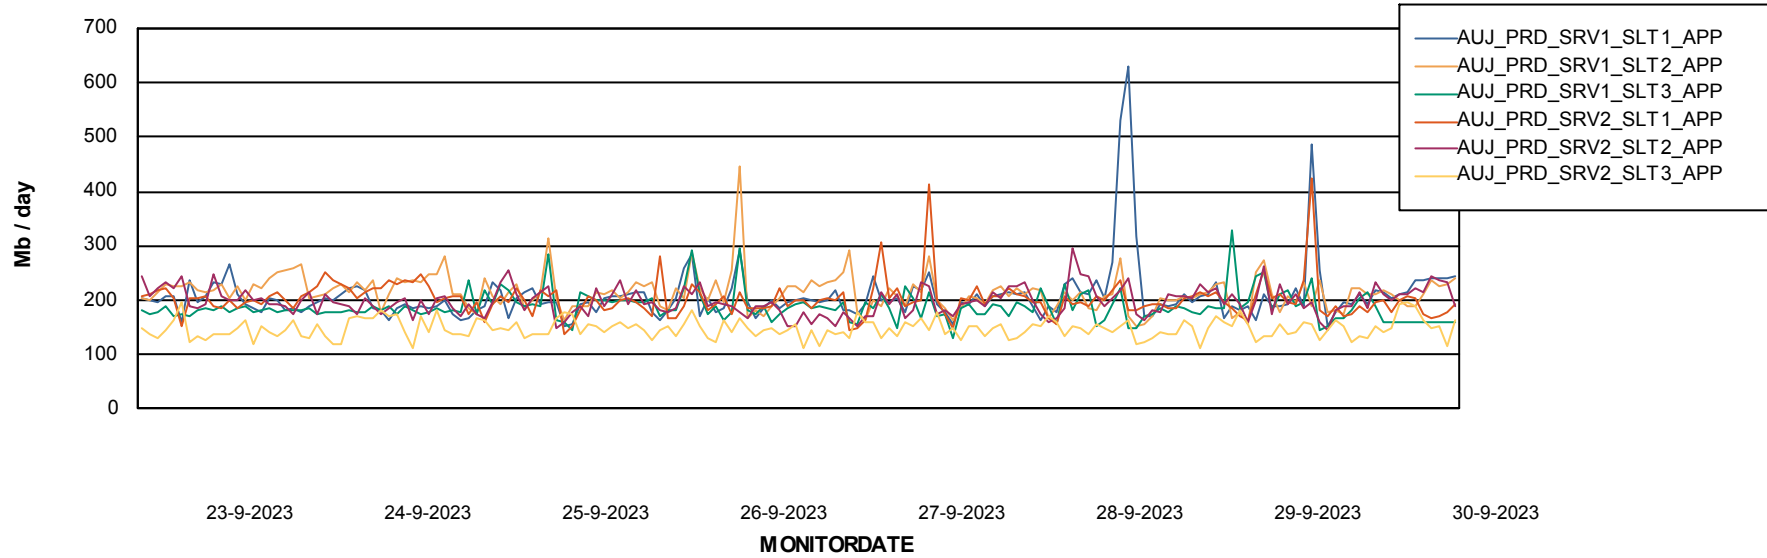

ABSSolute Application Server Services

Avg memory used per ABS Server Service