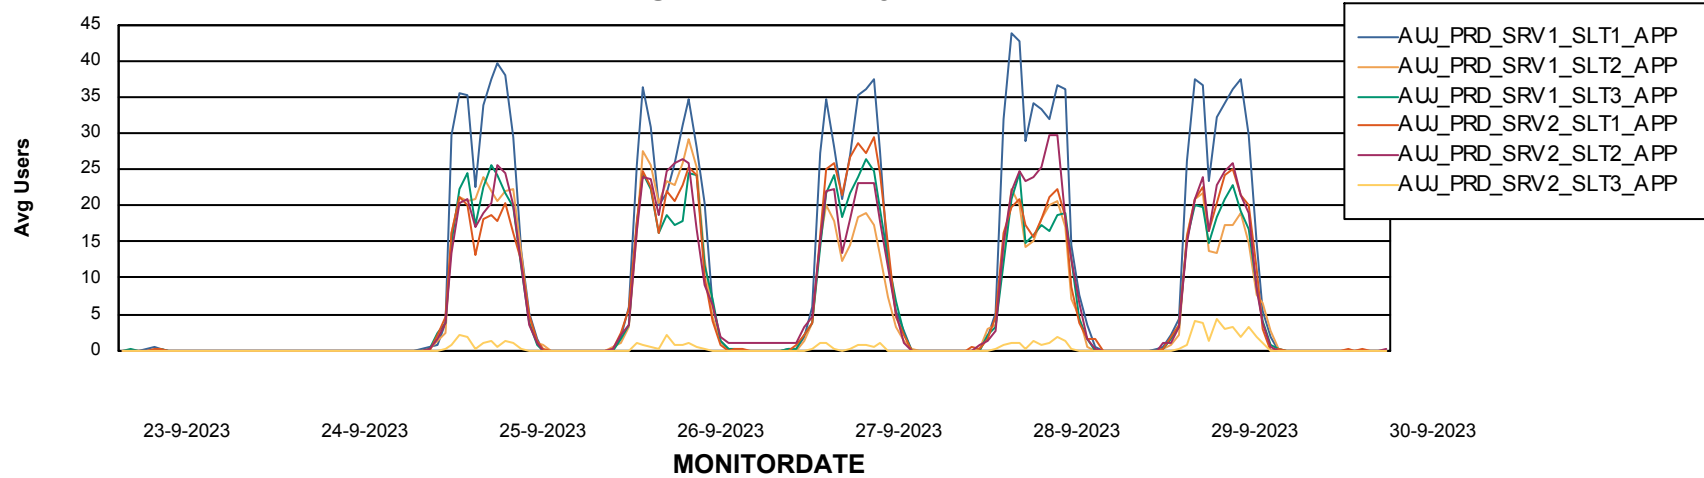

Weekly SLA Customer Report

Customer AUJ Production
Database ID 41

ABSSolute Application Server Services

Avg memory used per ABS Server Service

Avg users per day per ABS server

Weekly SLA Customer Report

Customer AUJ Production
Database ID 41