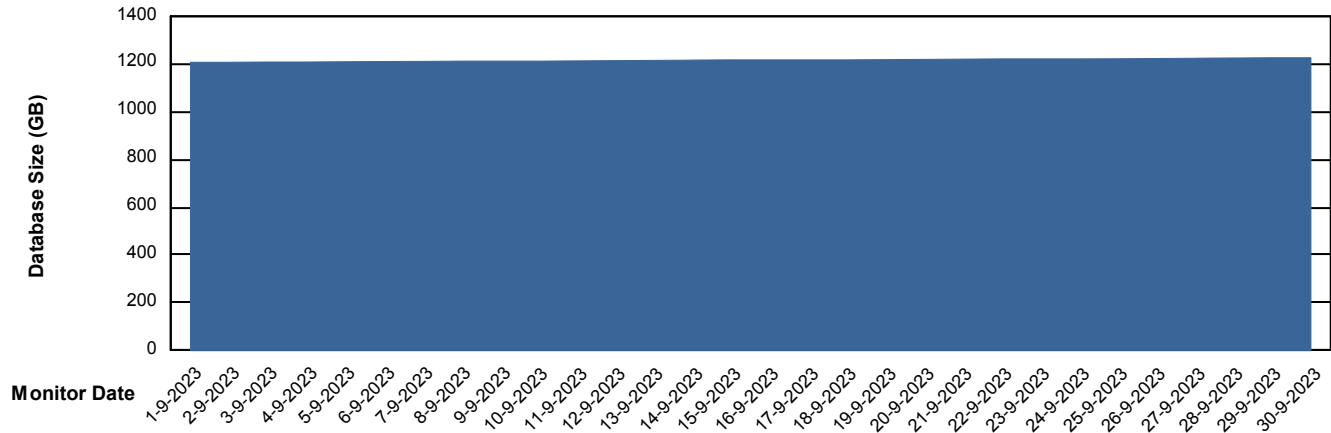

Weekly SLA Customer Report

Customer AUJ Production
Database ID 41

DATABASE SIZE AUJ Prod. BI DB (PABSBI1 server)

Database growth over last month

DATABASE SIZE AUJ_DB1_Primary

Database growth over last month