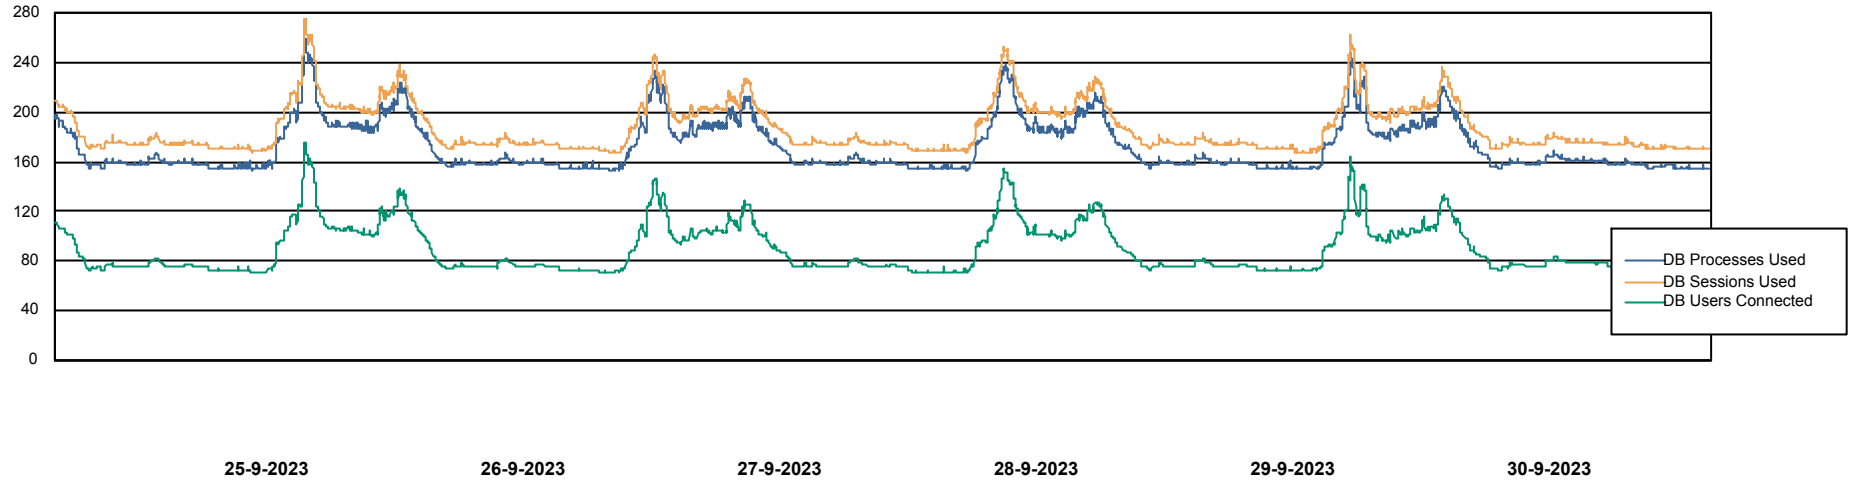

Weekly SLA Customer Report

Customer AUJ Production
Database ID 41

Database Performance AUJ Prod. BI DB (PABSBI1 server)

Weekly SLA Customer Report

Customer AUJ Production
Database ID 41

Database Performance AUJ_DB1_Primary