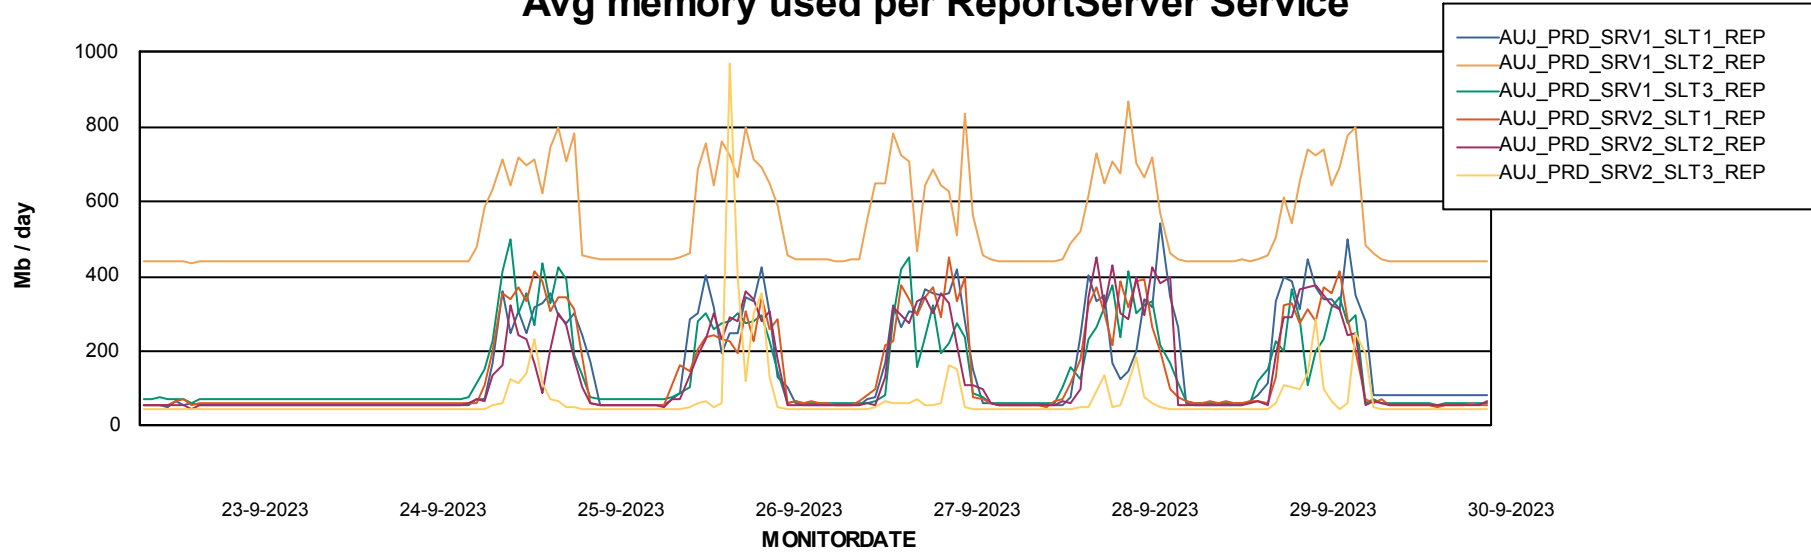

ABSSolute Application ReportServer Services

Avg memory used per ReportServer Service