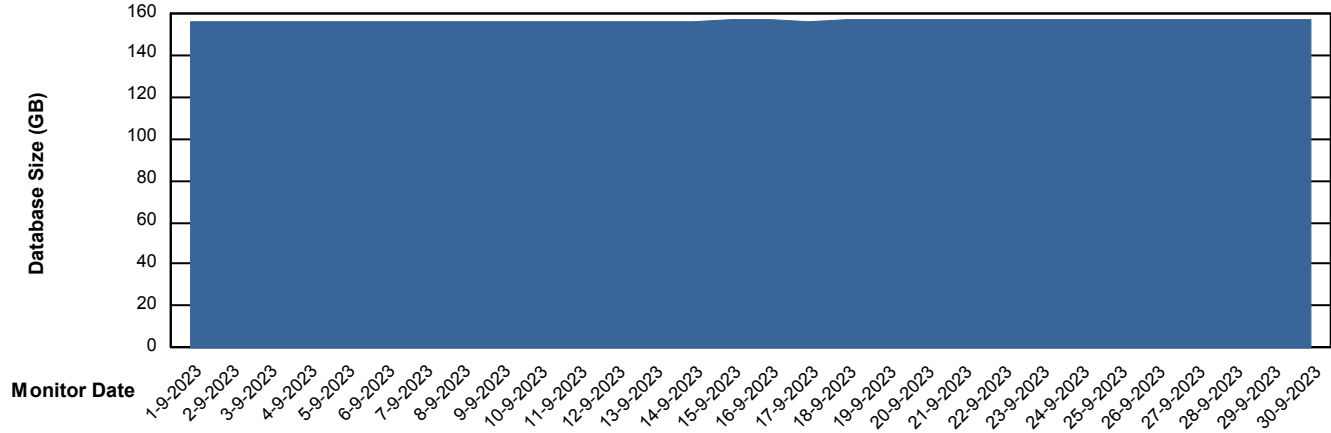

DATABASE SIZE AUJ Prod. BI DB (PABSBI1 server)

Database growth over last month