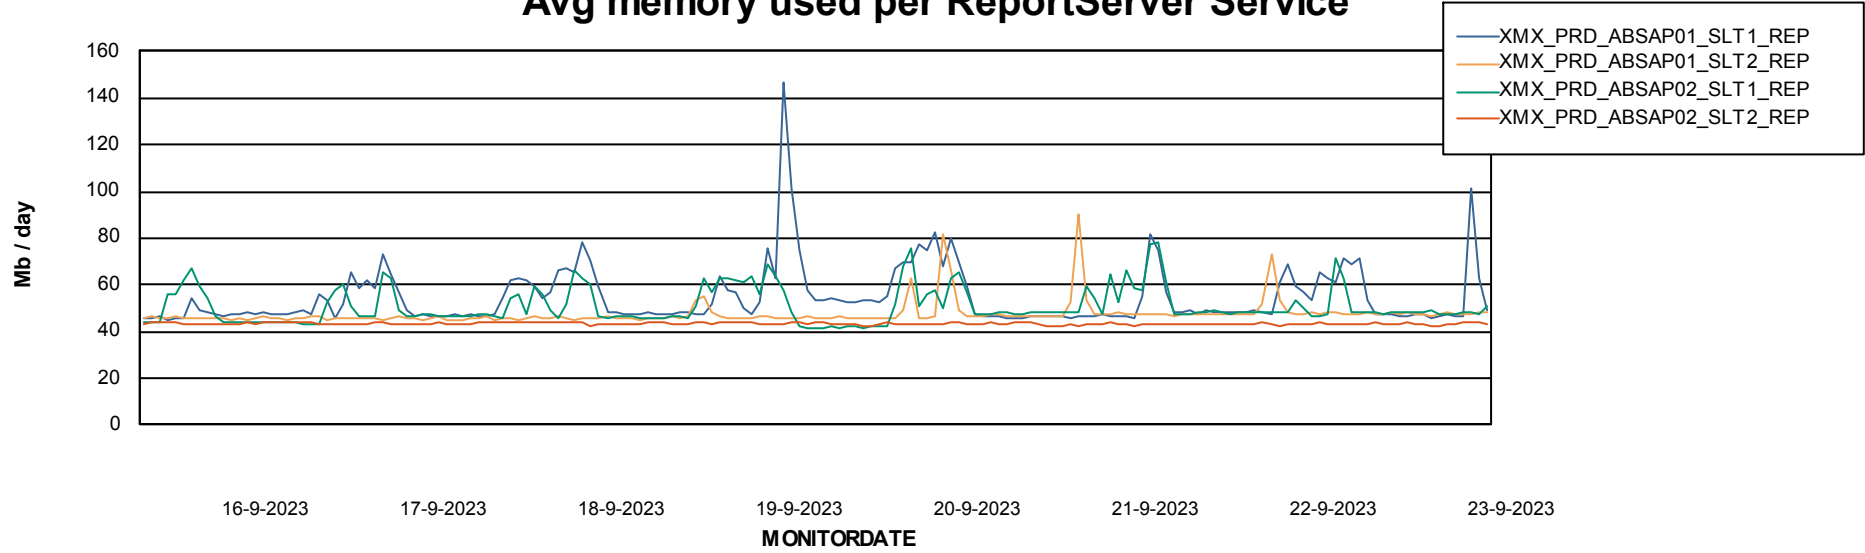

ABSSolute Application ReportServer Services

Avg memory used per ReportServer Service