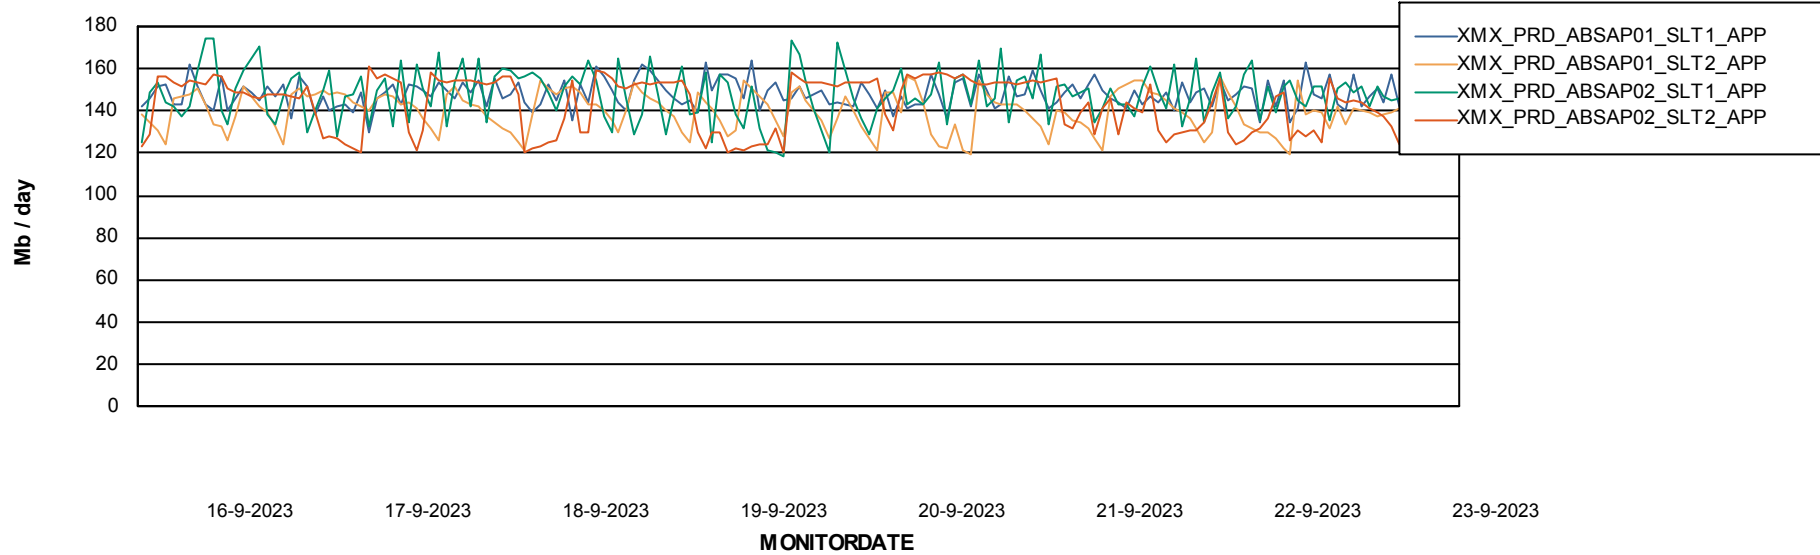

ABSSolute Application Server Services

Avg memory used per ABS Server Service