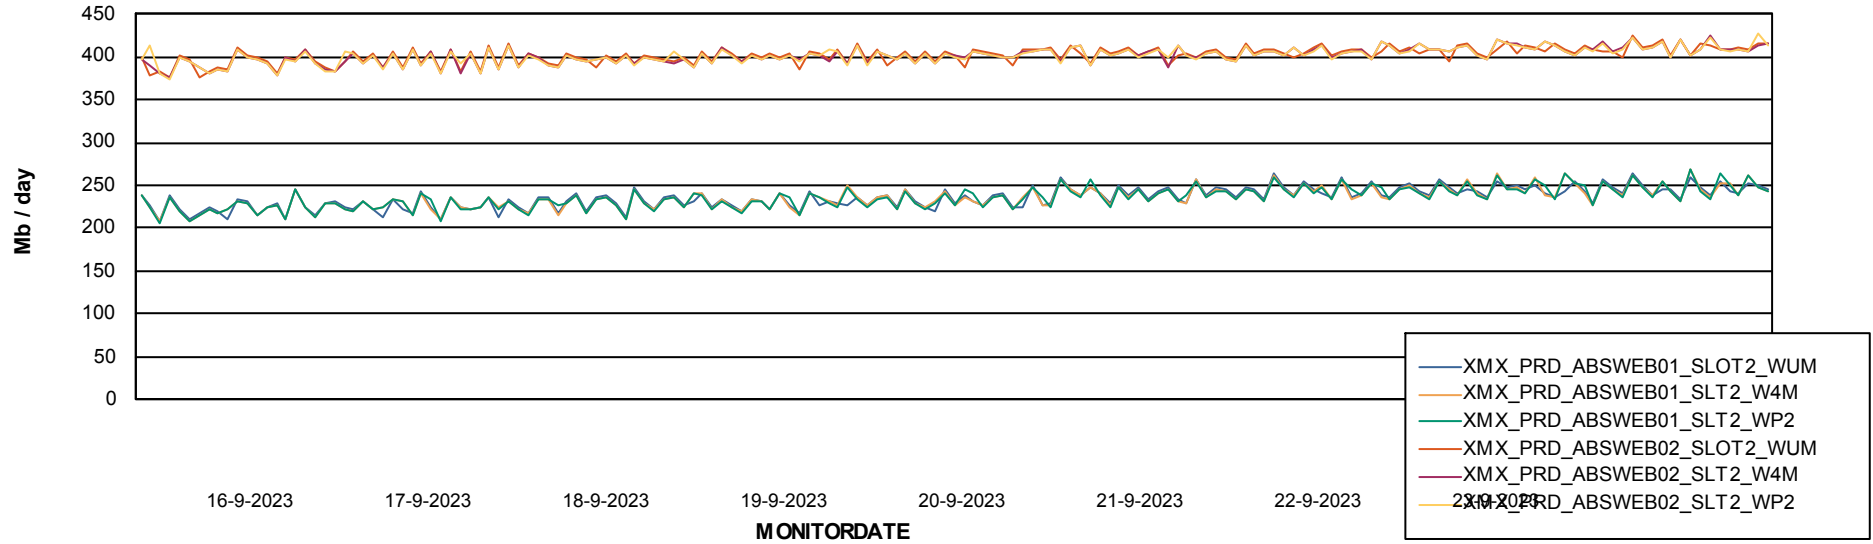

ABSSolute Web Component Services

Avg memory used per ABS Web component