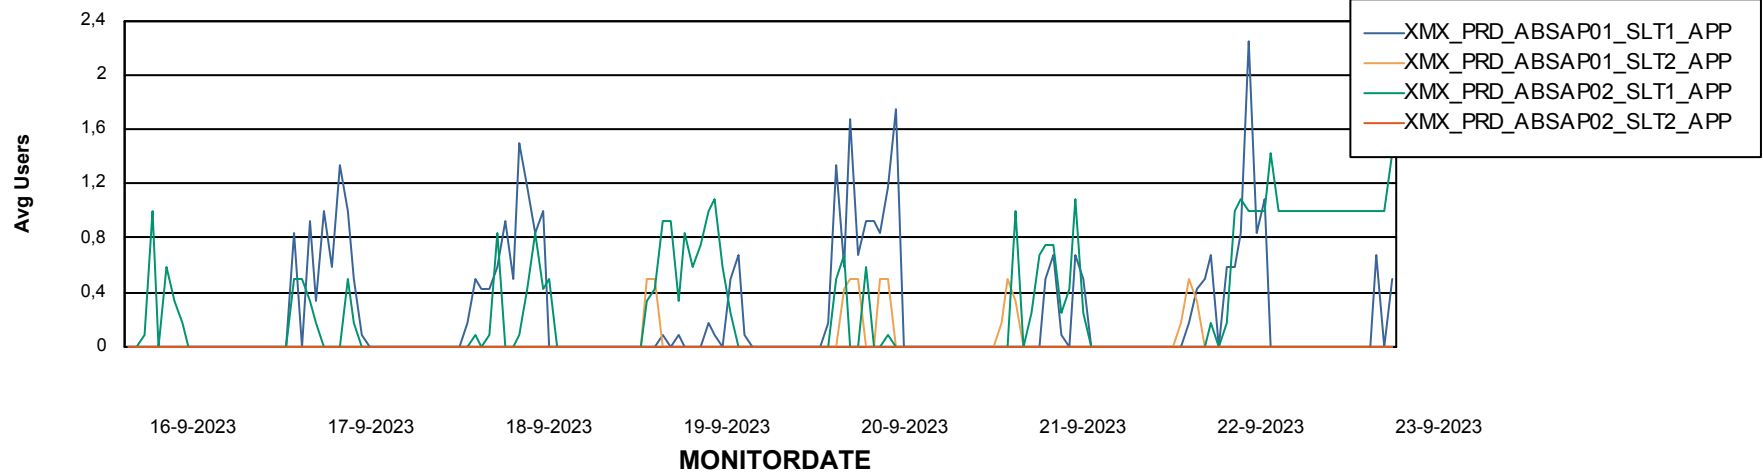

Avg users per day per ABS server