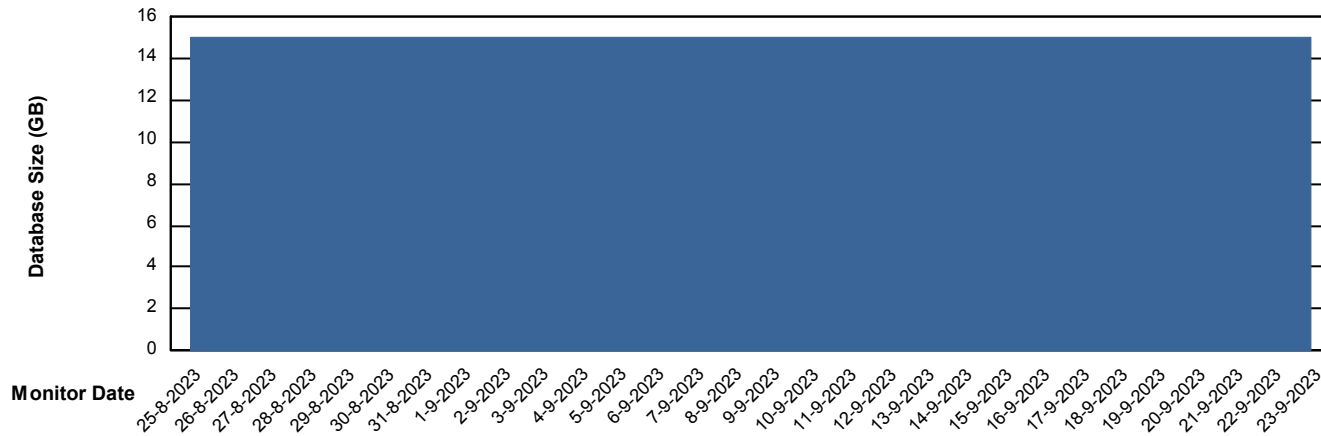

DATABASE SIZE   XMX_PROD_ABSDB01_PRDB

Database growth over last month