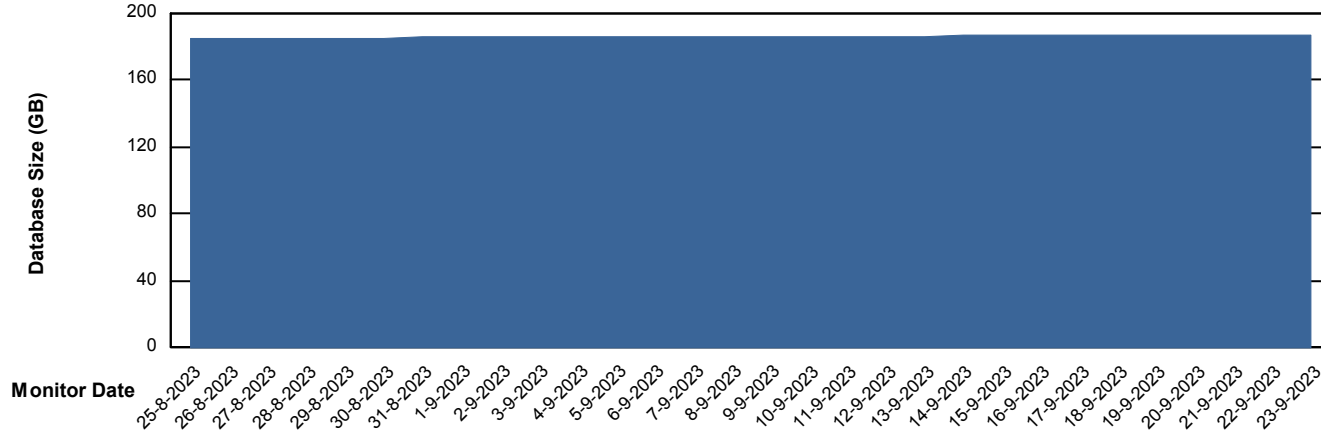

DATABASE SIZE VOSDB_BI

Database growth over last month