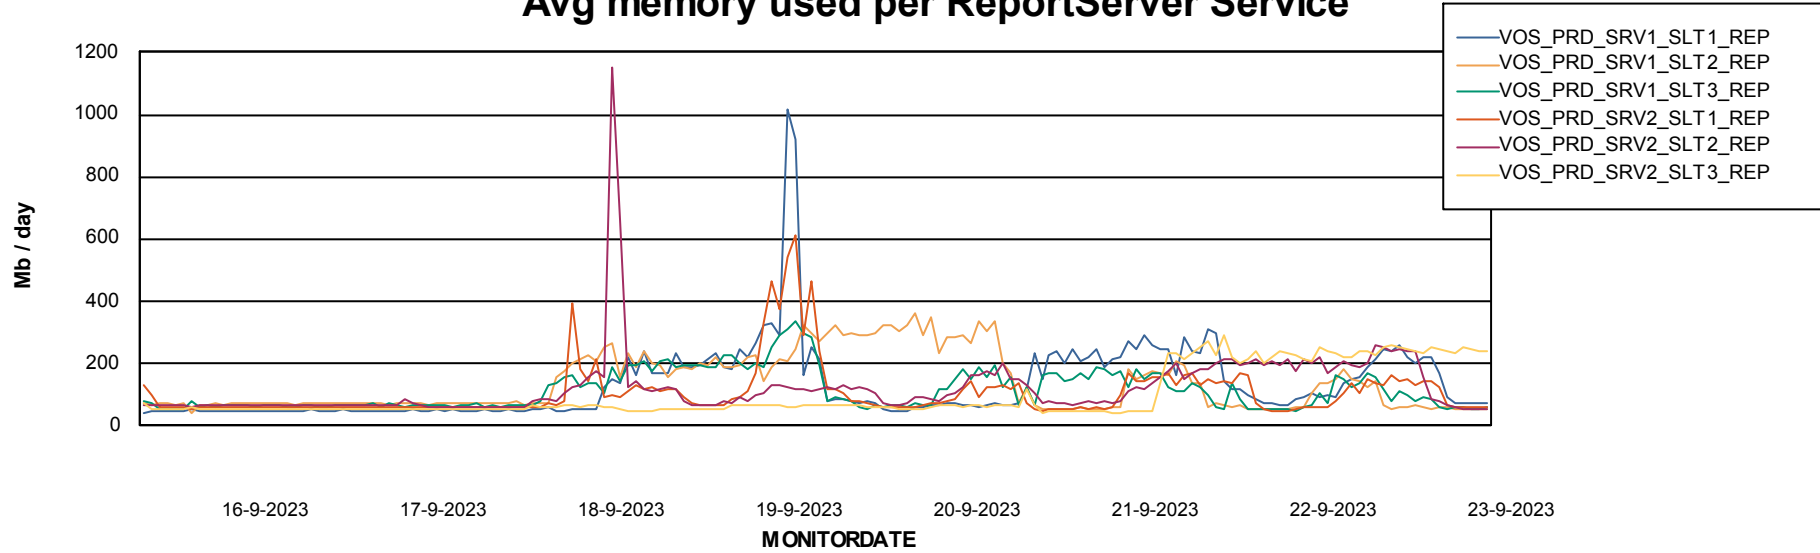

ABSSolute Application ReportServer Services

Avg memory used per ReportServer Service