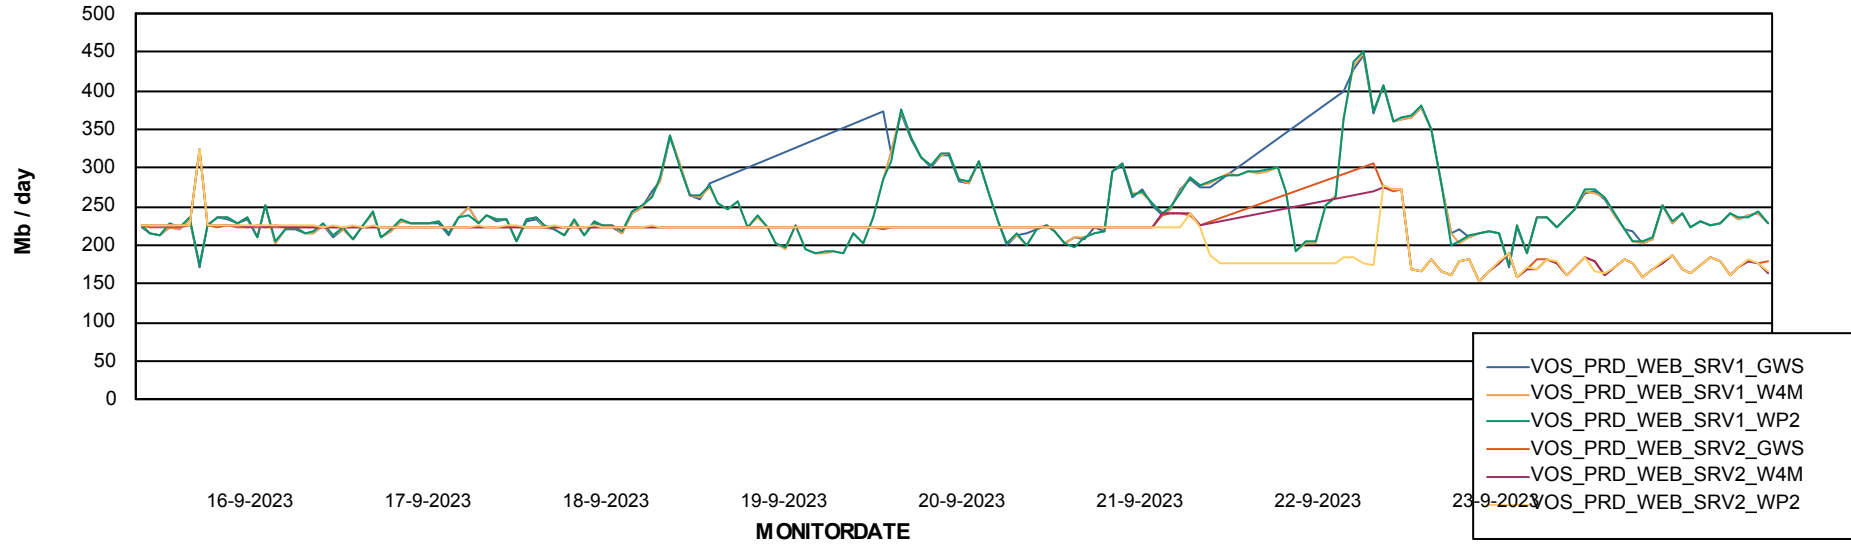

ABSSolute Web Component Services

Avg memory used per ABS Web component