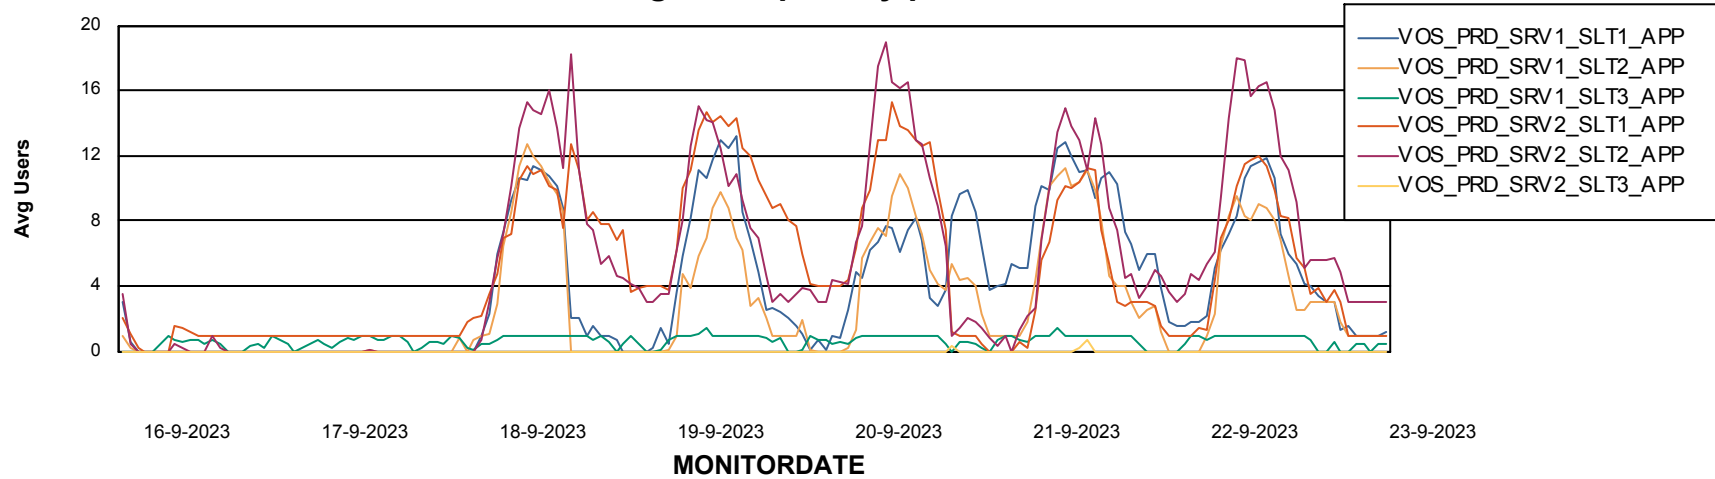

Avg users per day per ABS server