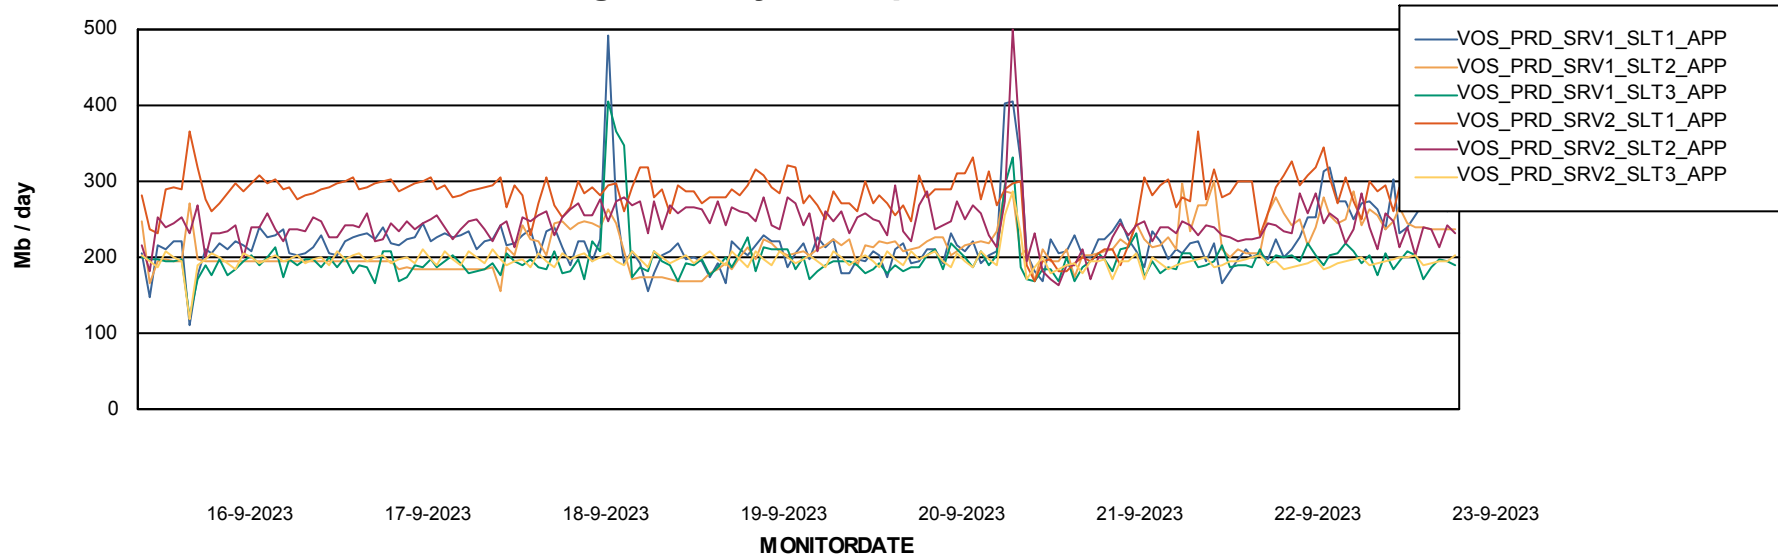

ABSSolute Application Server Services

Avg memory used per ABS Server Service