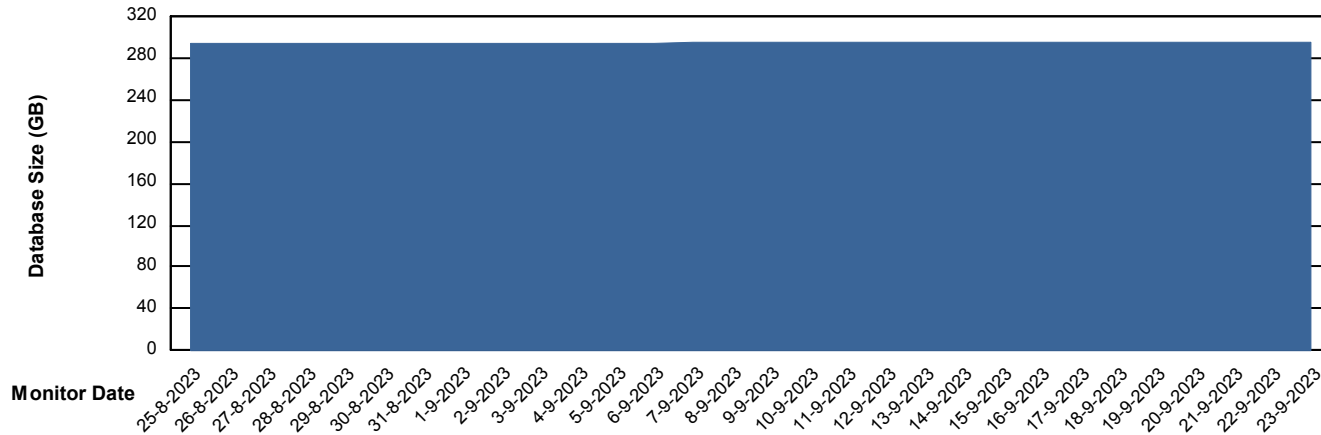

# Weekly SLA Customer Report

Customer VOS\_Production  
Database ID 143

DATABASE SIZE VOSDB\_BI

### Database growth over last month

DATABASE SIZE VOSDB\_Production

### Database growth over last month