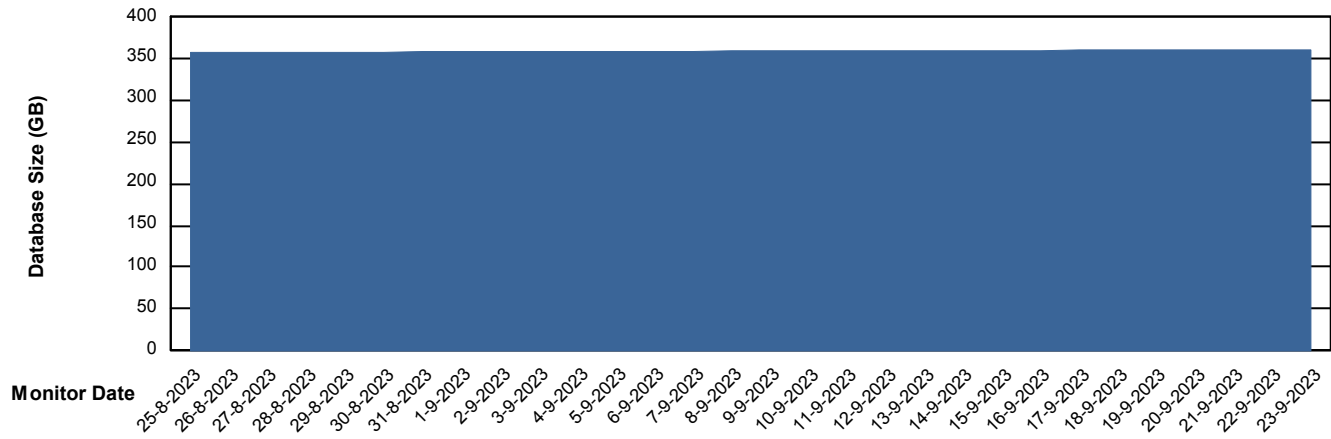

Weekly SLA Customer Report

Customer VEN_Production
Database ID 35

Database Performance VENDB_Production

Weekly SLA Customer Report

Customer VEN_Production
Database ID 35

Database Performance VENDB_Standby

DATABASE SIZE VENDB_Production

Database growth over last month

Weekly SLA Customer Report

Customer VEN_Production
 Database ID 35

Database Tablespace VENDB_Production

Date	Tablespace Name	Filesize (Gb)	Usedsize (Gb)	Percentage free
23-9-2023	ABSDATA	222	184	17
	INDX	207	166	20
22-9-2023	ABSDATA	222	184	17
	INDX	207	166	20
21-9-2023	ABSDATA	222	184	17
	INDX	207	166	20
20-9-2023	ABSDATA	222	184	17
	INDX	207	166	20
19-9-2023	ABSDATA	222	184	17
	INDX	207	166	20
18-9-2023	ABSDATA	222	184	17
	INDX	207	166	20
17-9-2023	ABSDATA	222	183	17
	INDX	207	166	20