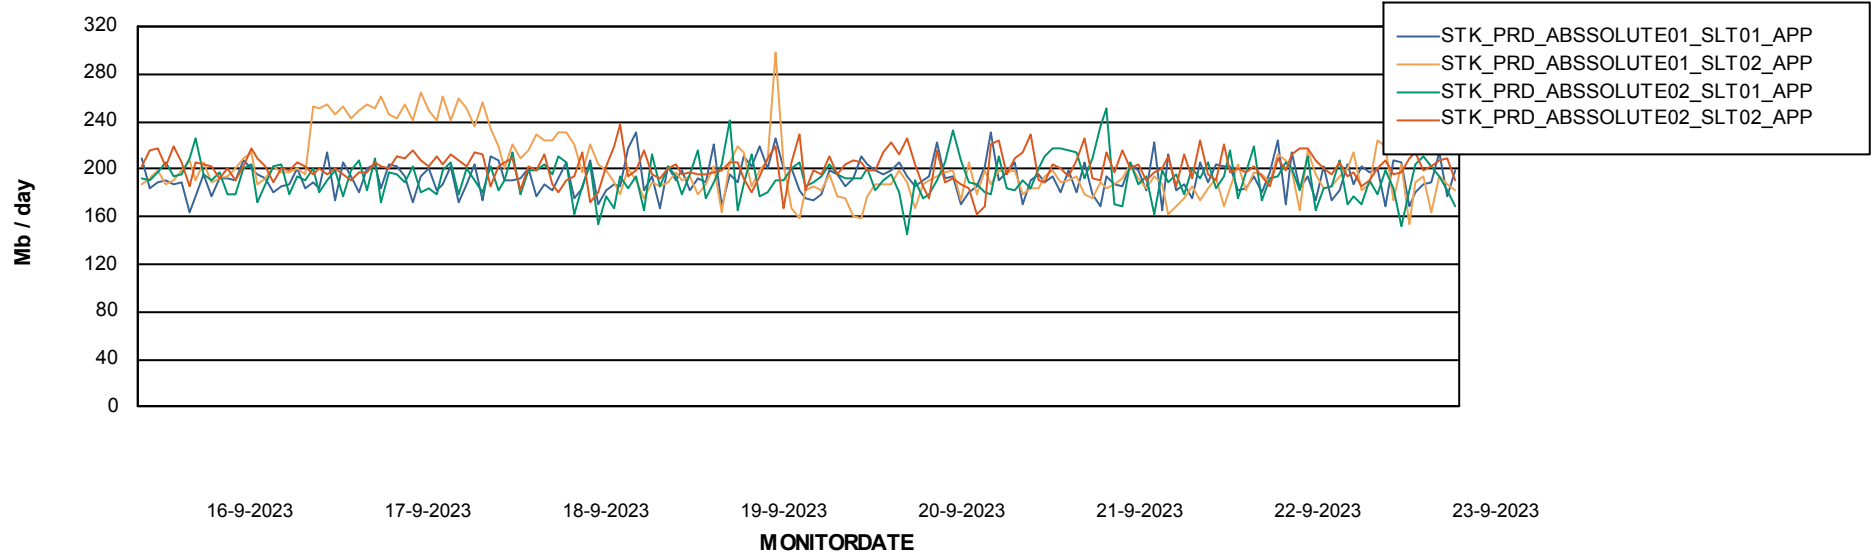

Standby Database Health STK_Production

Recovery lag for last 7 days

Weekly SLA Customer Report

Customer STK_Production
Database ID 82

ABSSolute Application Server Services

Avg memory used per ABS Server Service