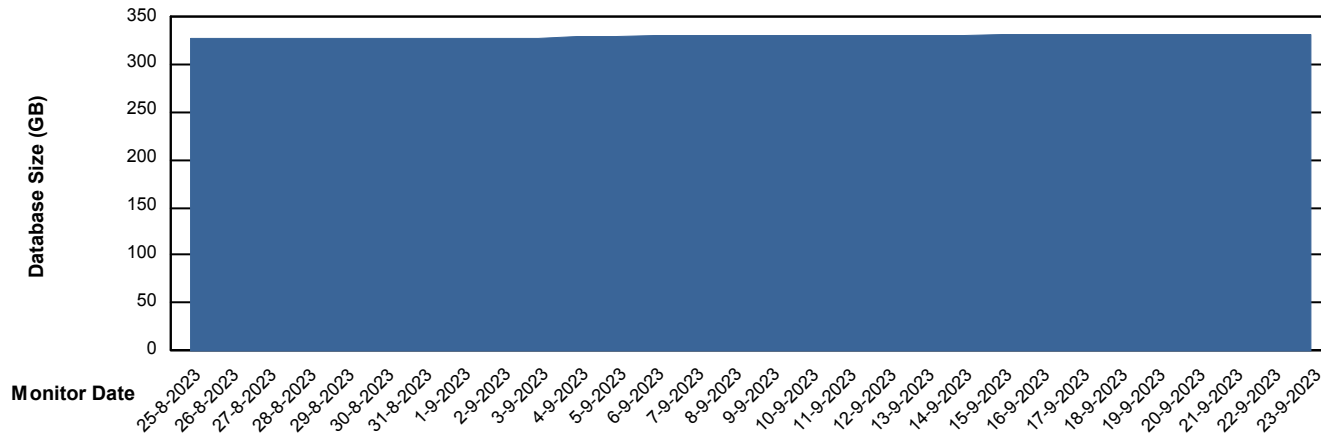

DATABASE SIZE STKDB_Production

Database growth over last month