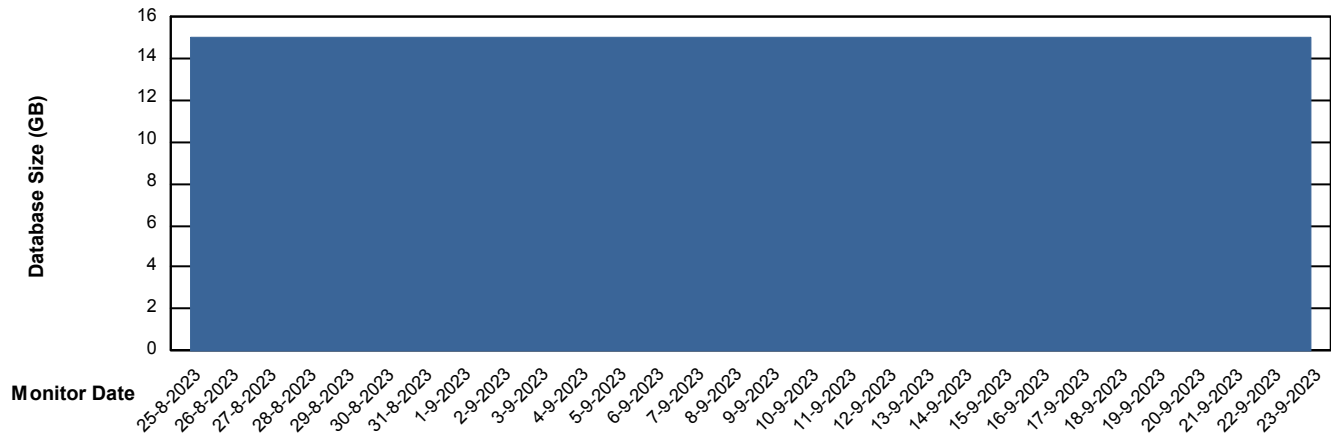

DATABASE SIZE SPIDB_Production

Database growth over last month