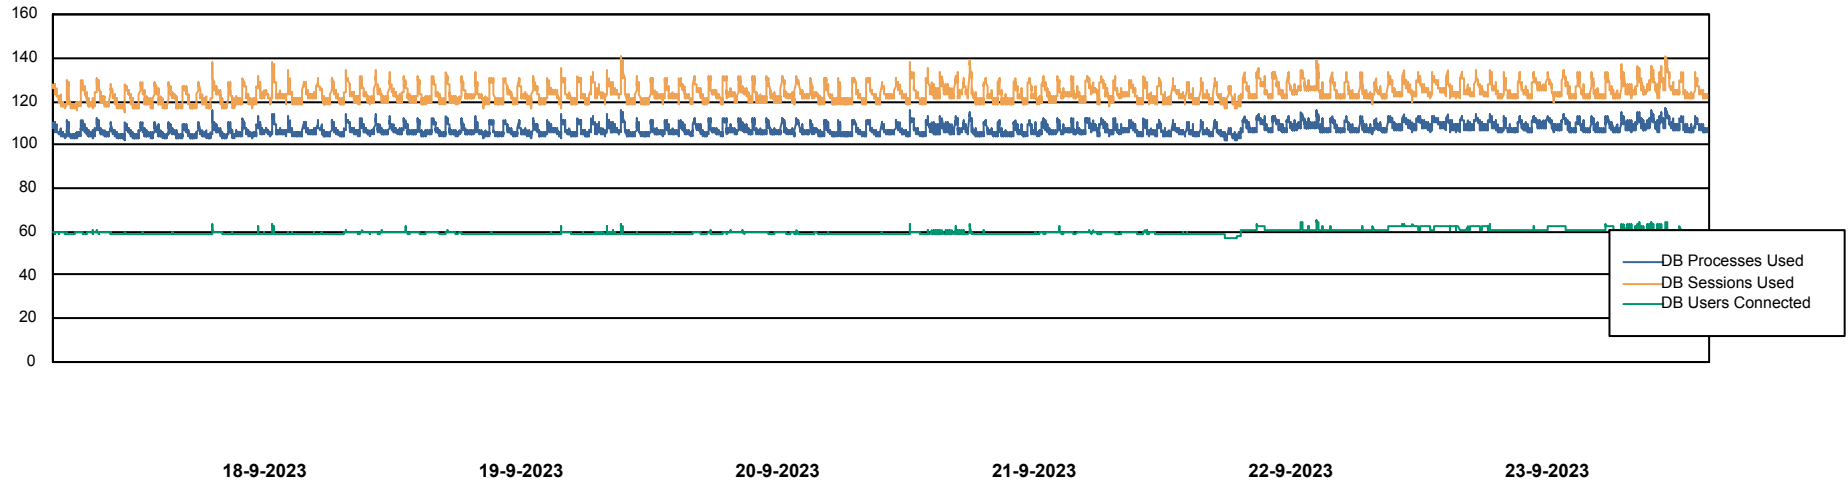

Harddisk Usage SPI_PRD_ORACLE2

| | Free disk space on C: (%) | Total disk space on C: (Gb) | Used disk space on C: (Gb) | Free disk space on D: (%) | Total disk space on D: (Gb) | Used disk space on D: (Gb) |
|-----------|---------------------------|-----------------------------|----------------------------|---------------------------|-----------------------------|----------------------------|
| 23-9-2023 | 45 | 79 | 44 | 59 | 150 | 62 |
| 22-9-2023 | 45 | 79 | 44 | 59 | 150 | 62 |
| 21-9-2023 | 45 | 79 | 44 | 59 | 150 | 62 |
| 20-9-2023 | 45 | 79 | 44 | 59 | 150 | 62 |
| 19-9-2023 | 45 | 79 | 44 | 59 | 150 | 62 |
| 18-9-2023 | 45 | 79 | 44 | 59 | 150 | 62 |
| 17-9-2023 | 45 | 79 | 44 | 59 | 150 | 62 |

Weekly SLA Customer Report

Customer SPI_Production
Database ID 49

Database Performance SPIDB_Production

Weekly SLA Customer Report

Customer SPI_Production
Database ID 49

Database Performance SPIDB_Standby

DATABASE SIZE SPIDB_Production