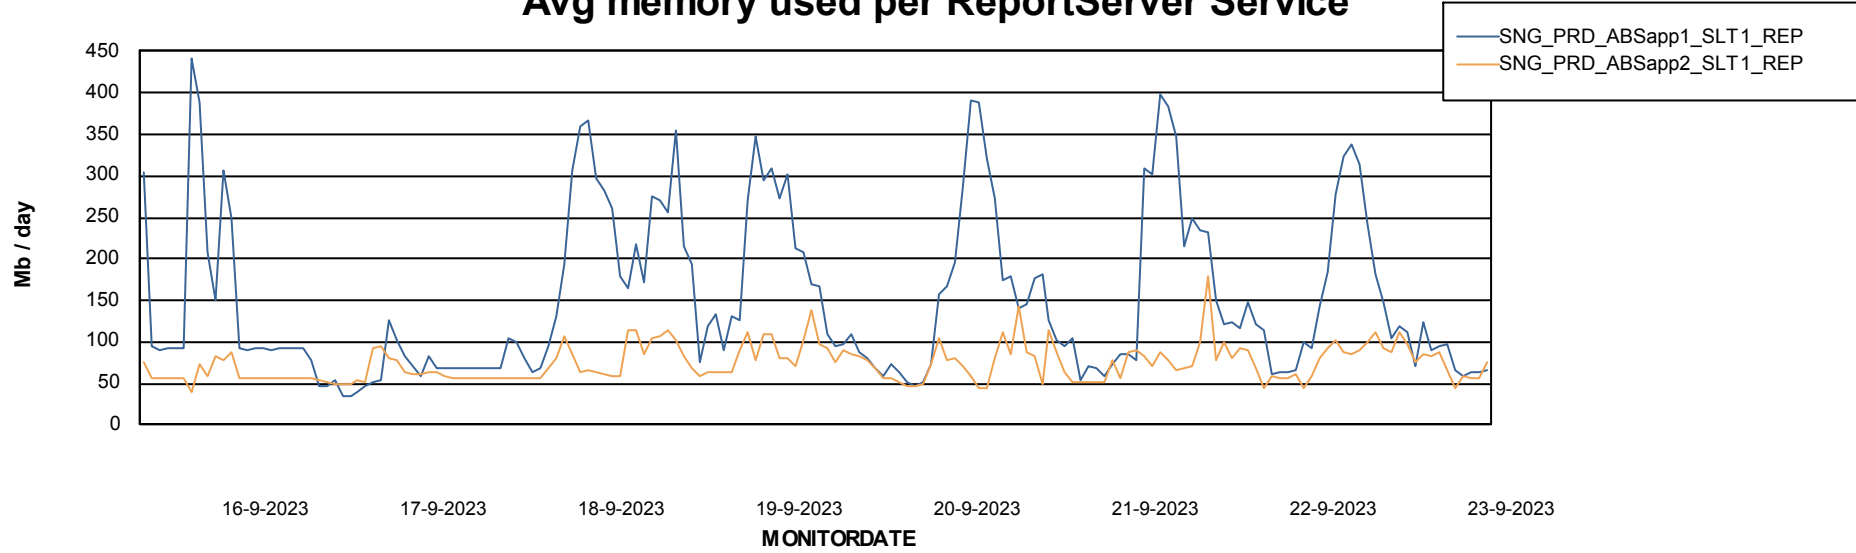

ABSSolute Application ReportServer Services

Avg memory used per ReportServer Service