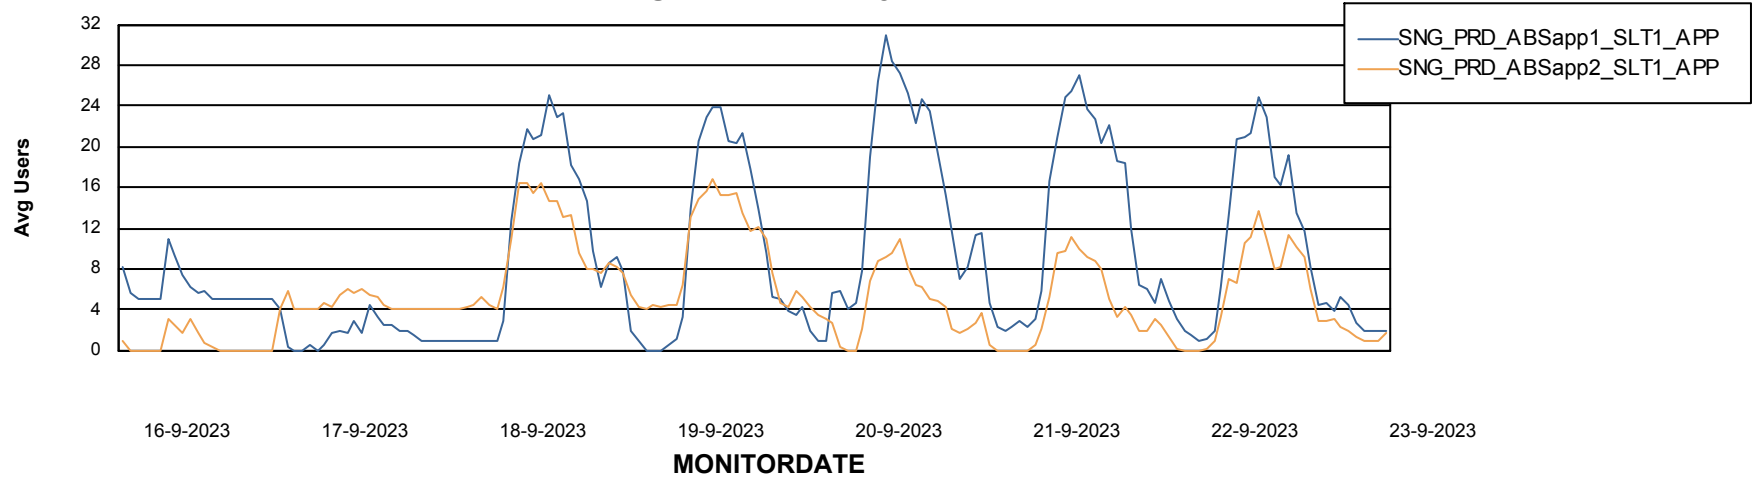

Avg users per day per ABS server