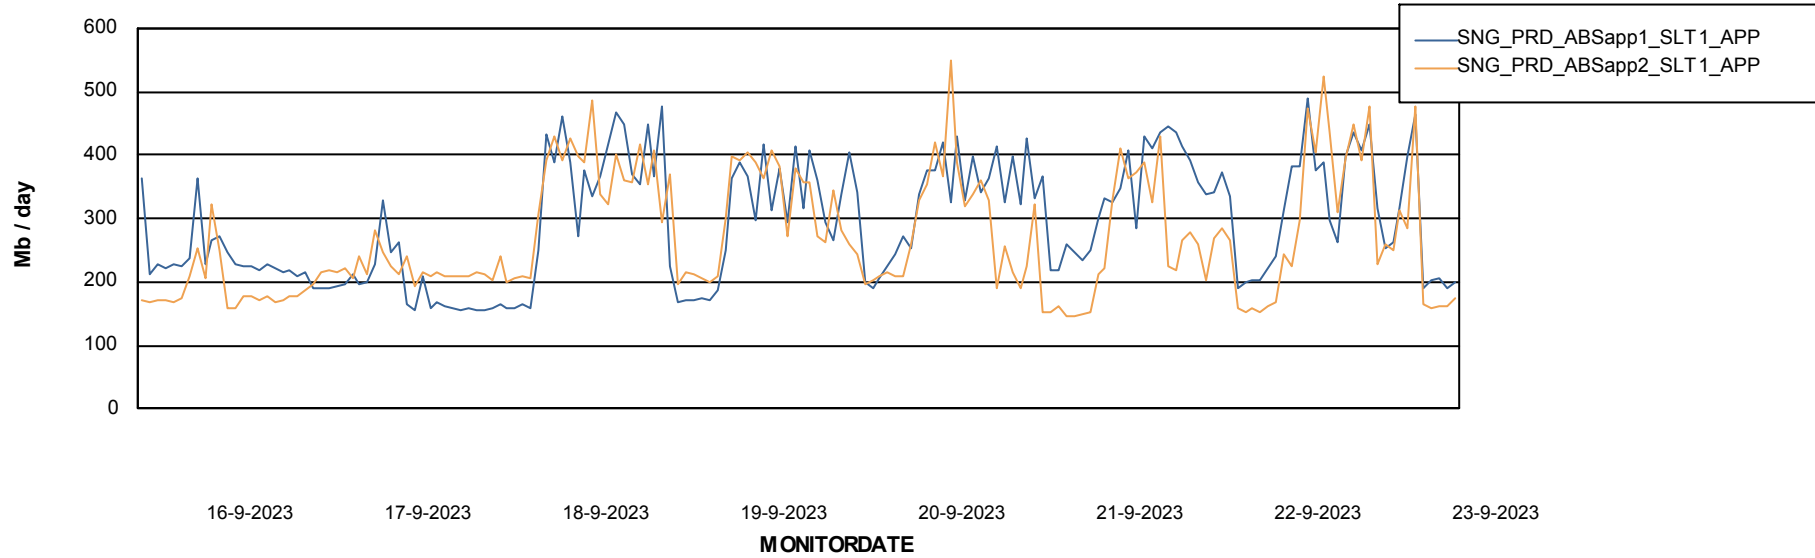

ABSSolute Application Server Services

Avg memory used per ABS Server Service