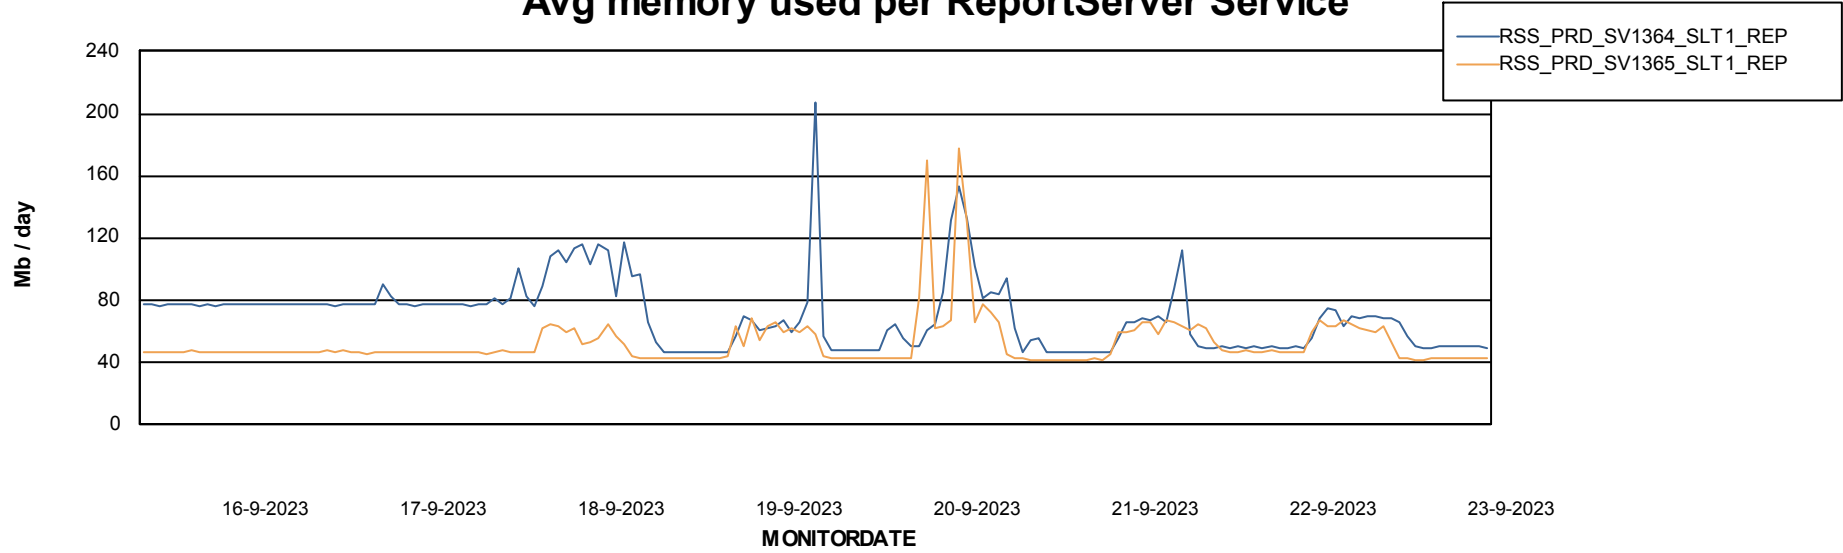

ABSSolute Application ReportServer Services

Avg memory used per ReportServer Service