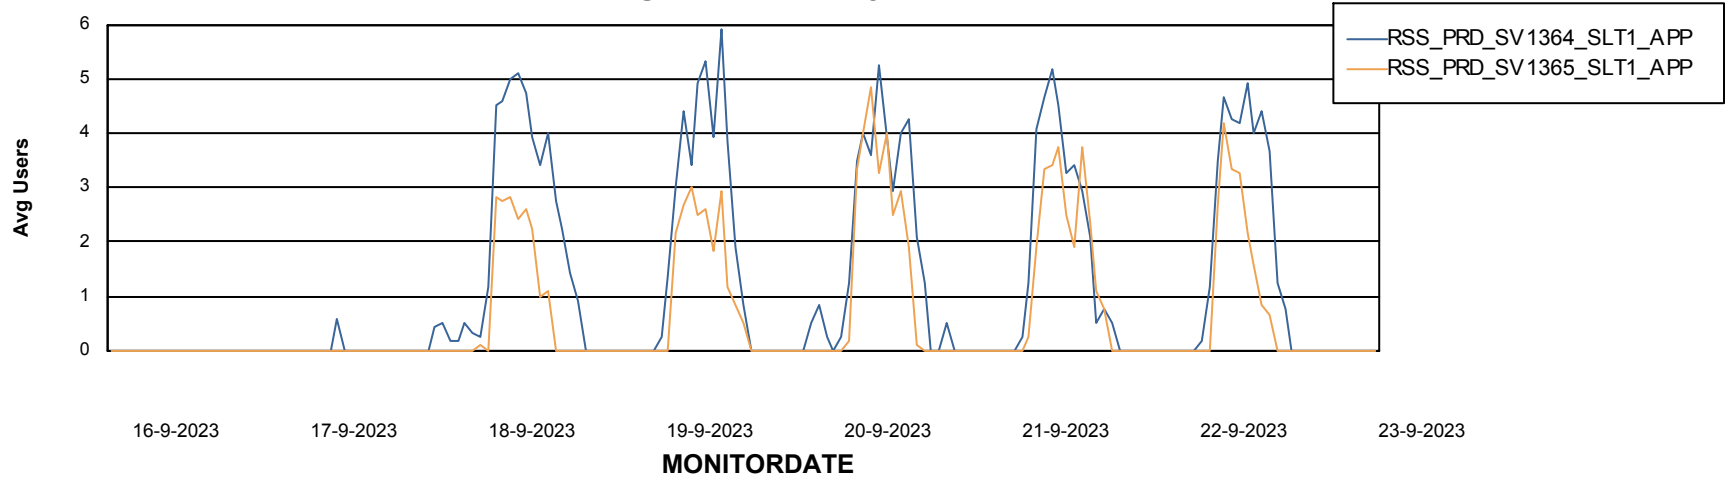

Avg users per day per ABS server