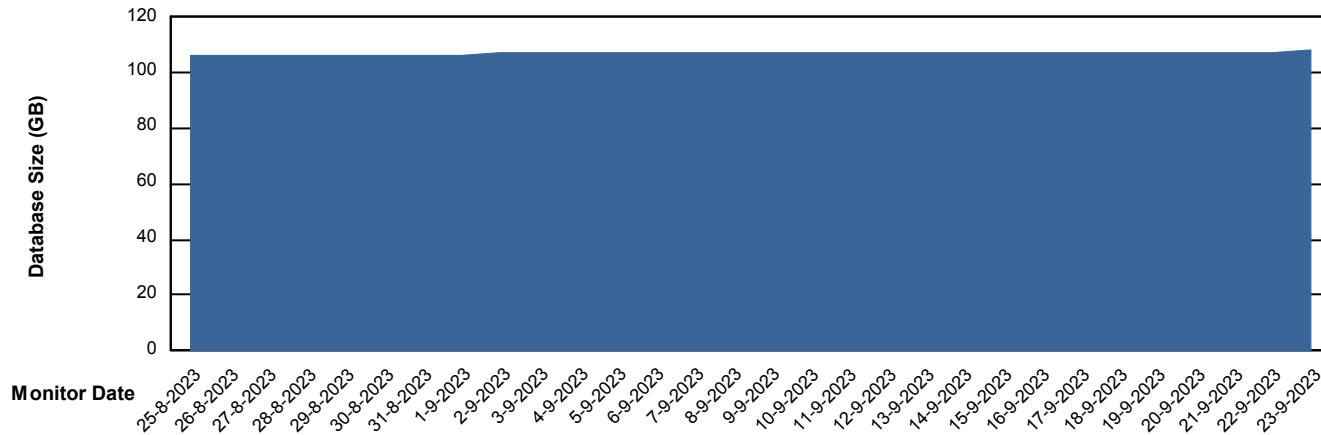

DATABASE SIZE RSS_PRD_SV1364_PRD_DB

Database growth over last month