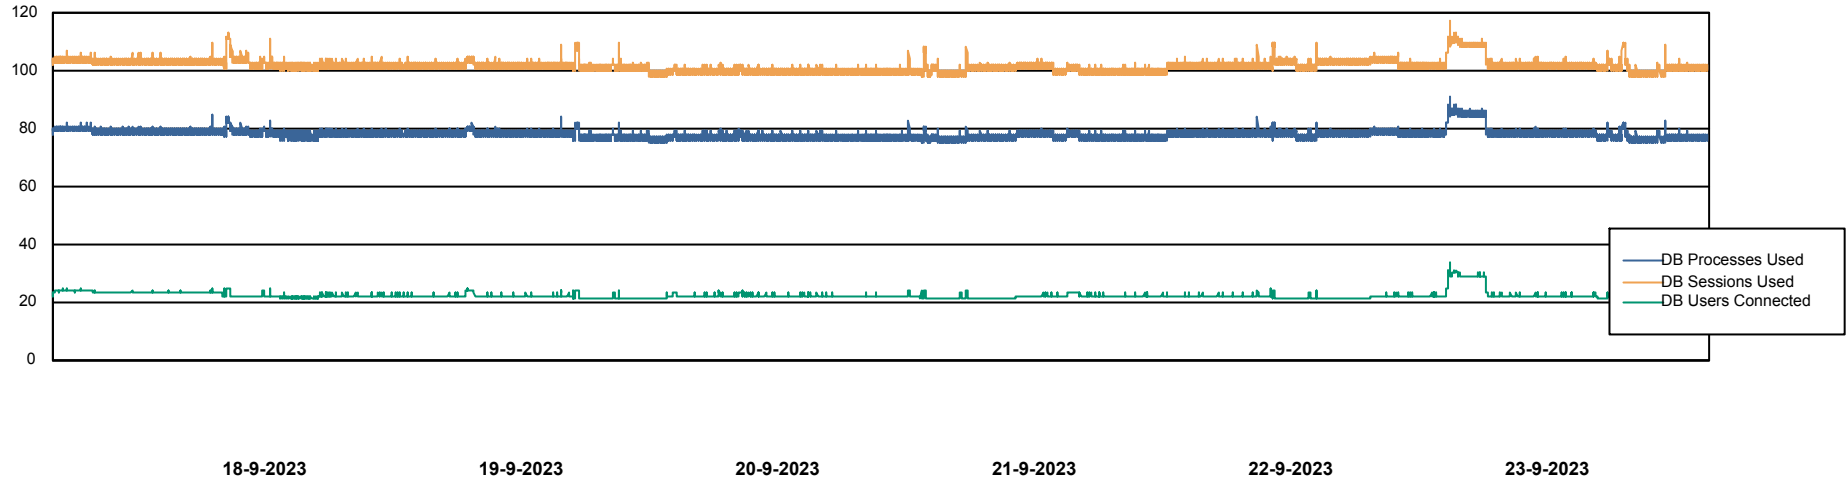

Database Performance RSS_PRD_SV1364_PRD_DB