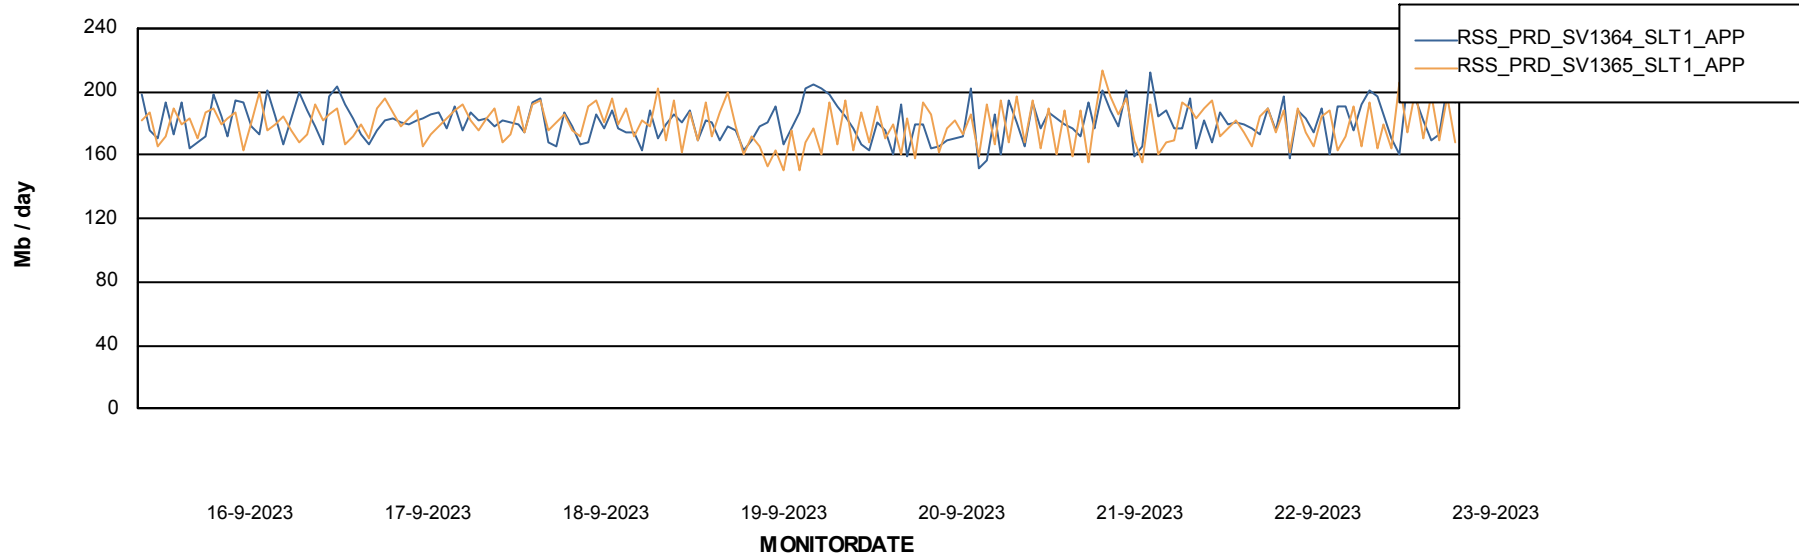

ABSSolute Application Server Services

Avg memory used per ABS Server Service