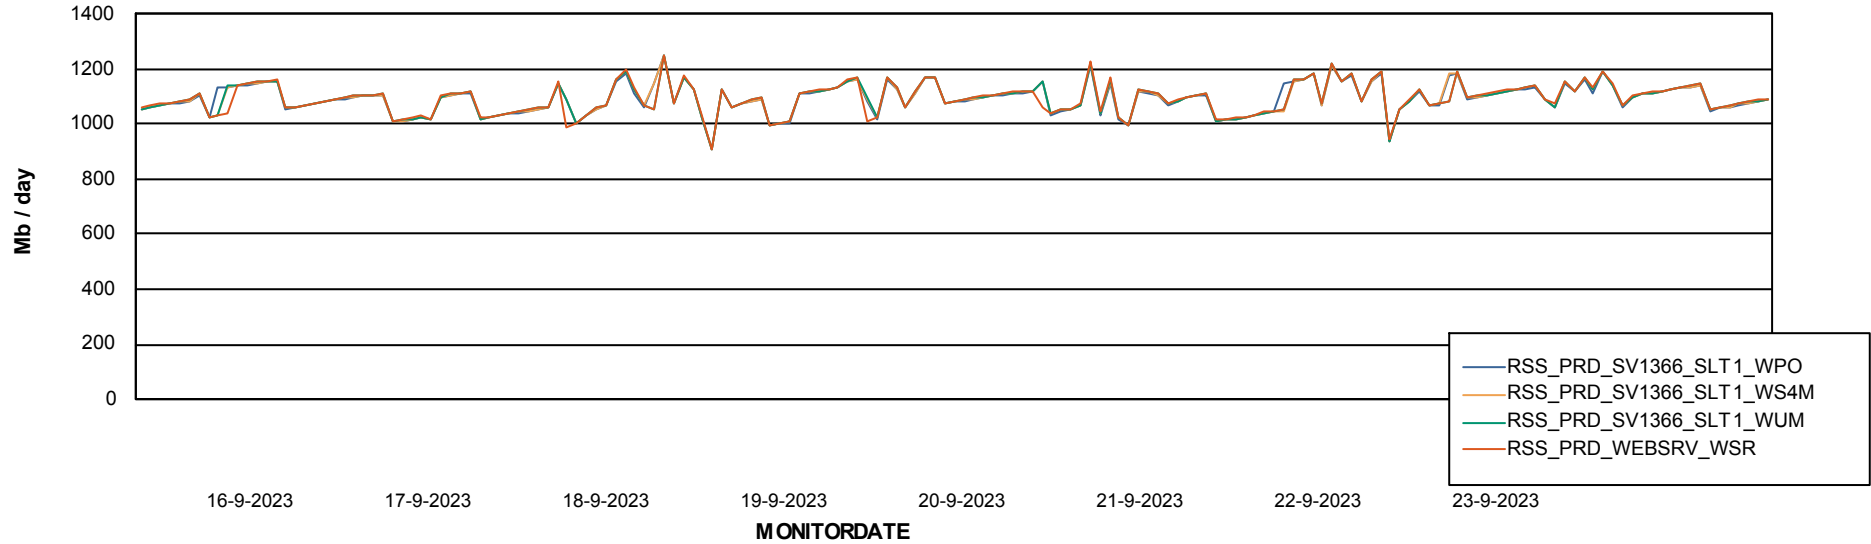

ABSSolute Web Component Services

Avg memory used per ABS Web component