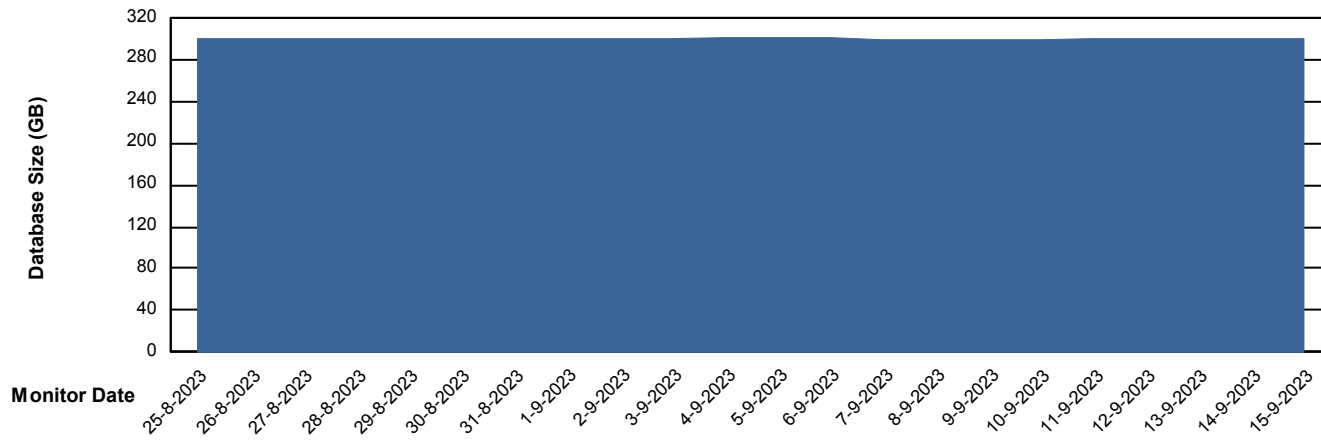

# Weekly SLA Customer Report

Customer RFL\_Production  
Database ID 36

DATABASE SIZE RFLDB\_Production

### Database growth over last month