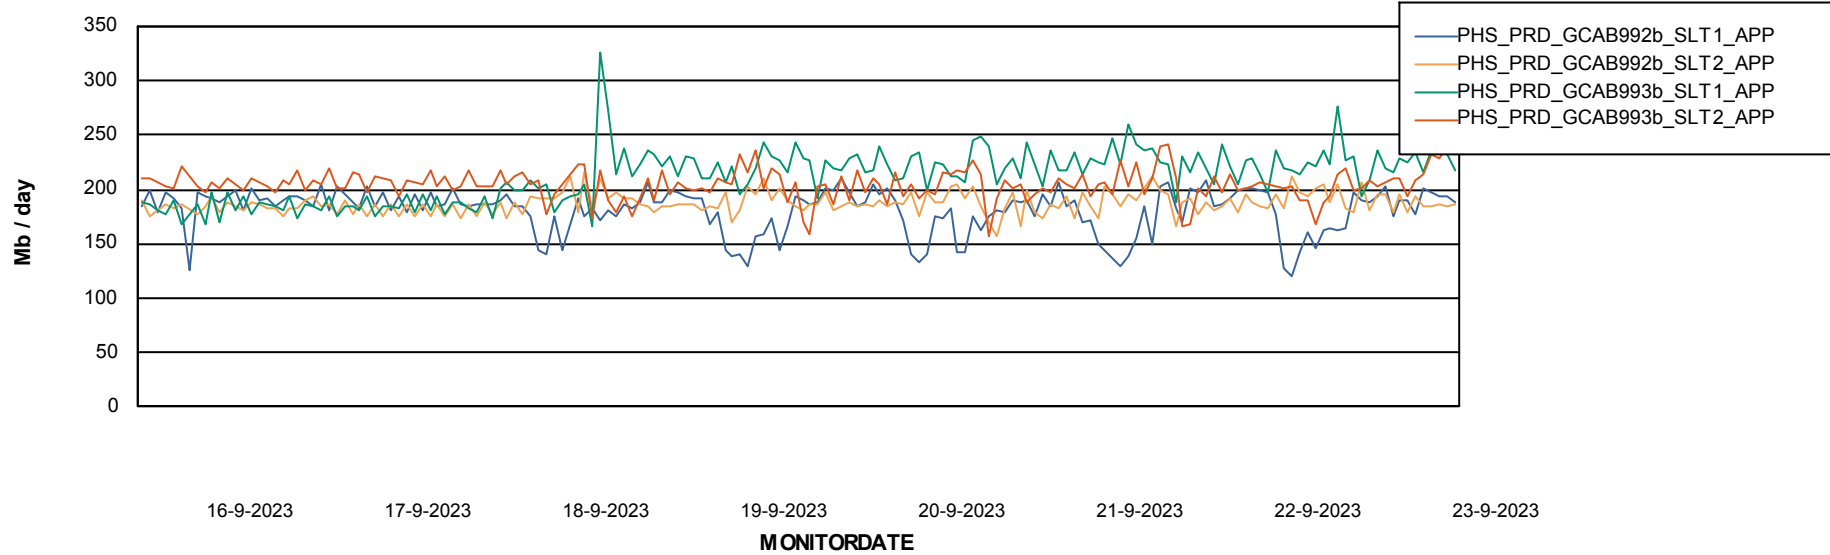

Standby Database Health PHS_Production

Recovery lag for last 7 days

Weekly SLA Customer Report

Customer PHS_Production
Database ID 47

ABSSolute Application Server Services

Avg memory used per ABS Server Service