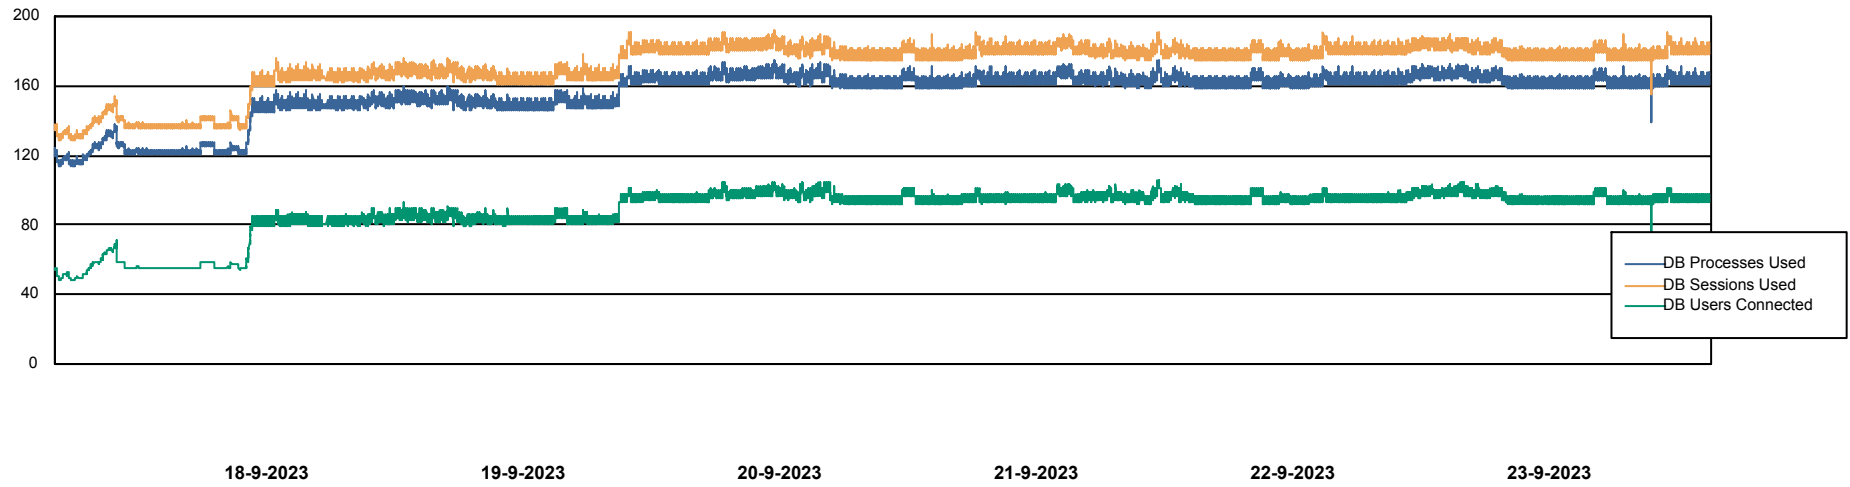

Database Performance PHSDB_Production