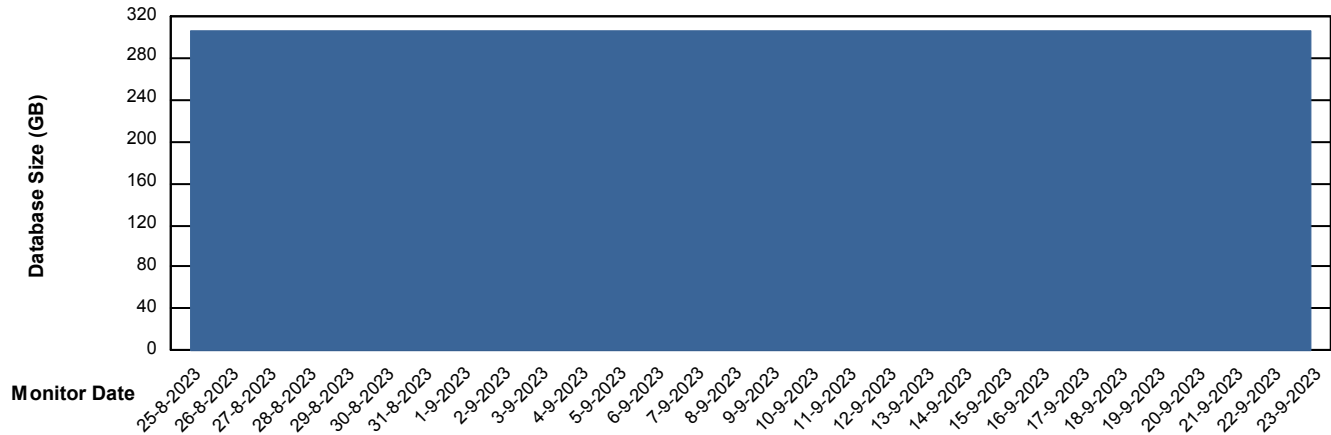

DATABASE SIZE PHSDB_Test

Database growth over last month