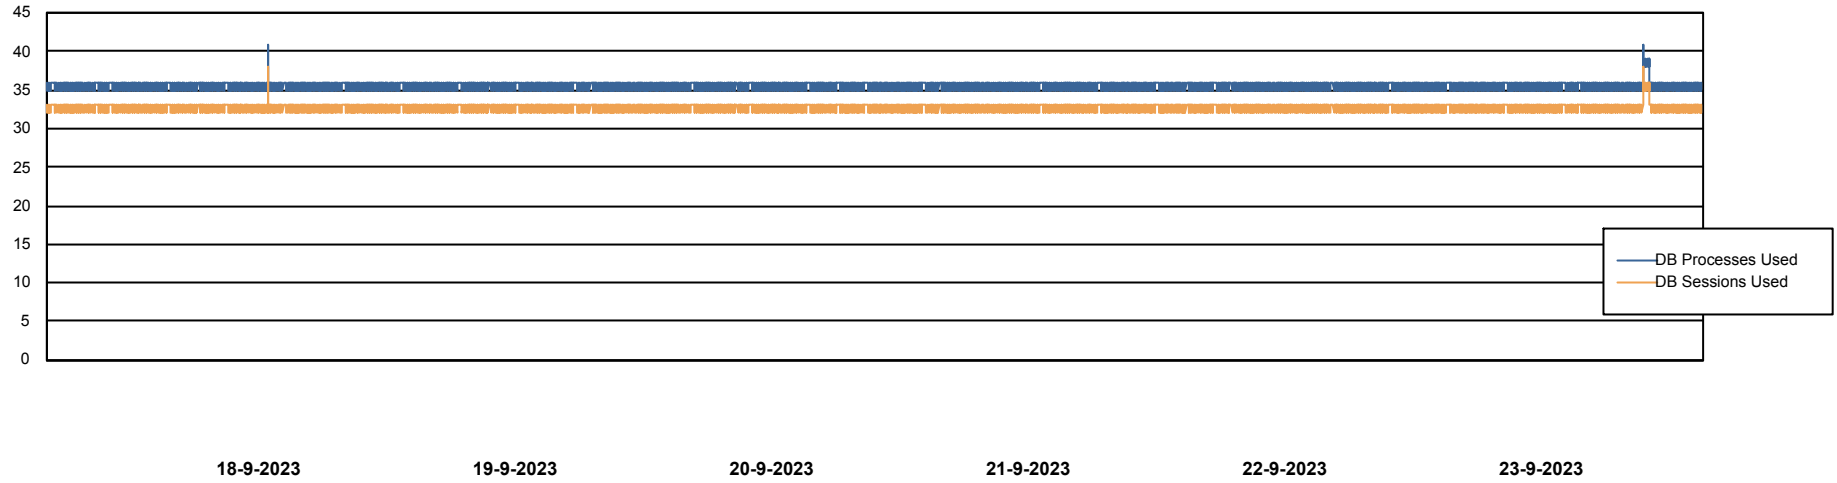

Weekly SLA Customer Report

Customer PHS_Production
Database ID 47

Database Performance PHSDB_Production

Weekly SLA Customer Report

Customer PHS_Production
Database ID 47

Database Performance PHSDB_Standby

Weekly SLA Customer Report