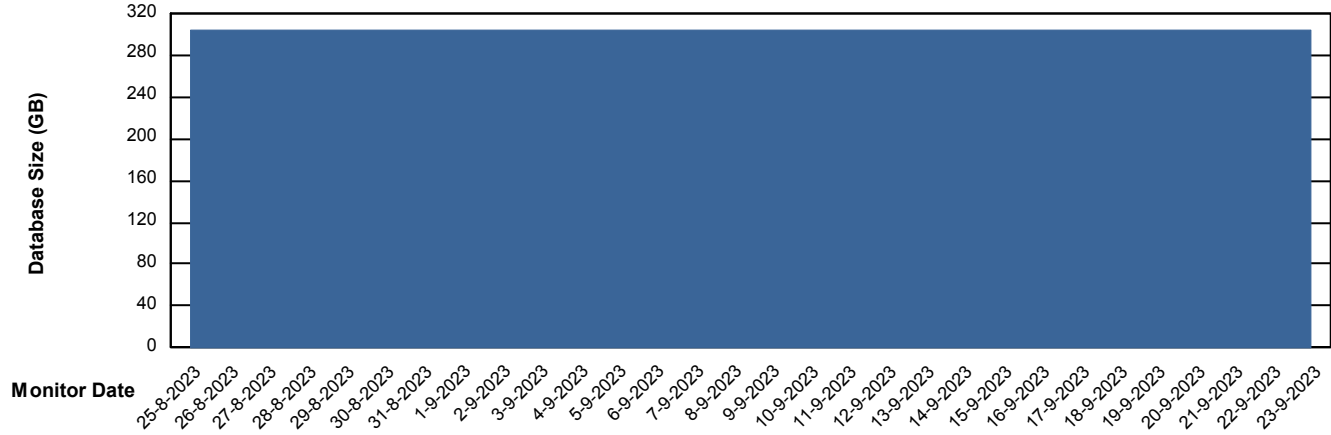

Customer PHS_Production
Database ID 47

Database Performance PHSDB_Test

Weekly SLA Customer Report

Customer PHS_Production
Database ID 47

DATABASE SIZE PHSDB_Production

Database growth over last month

DATABASE SIZE PHSDB_Test