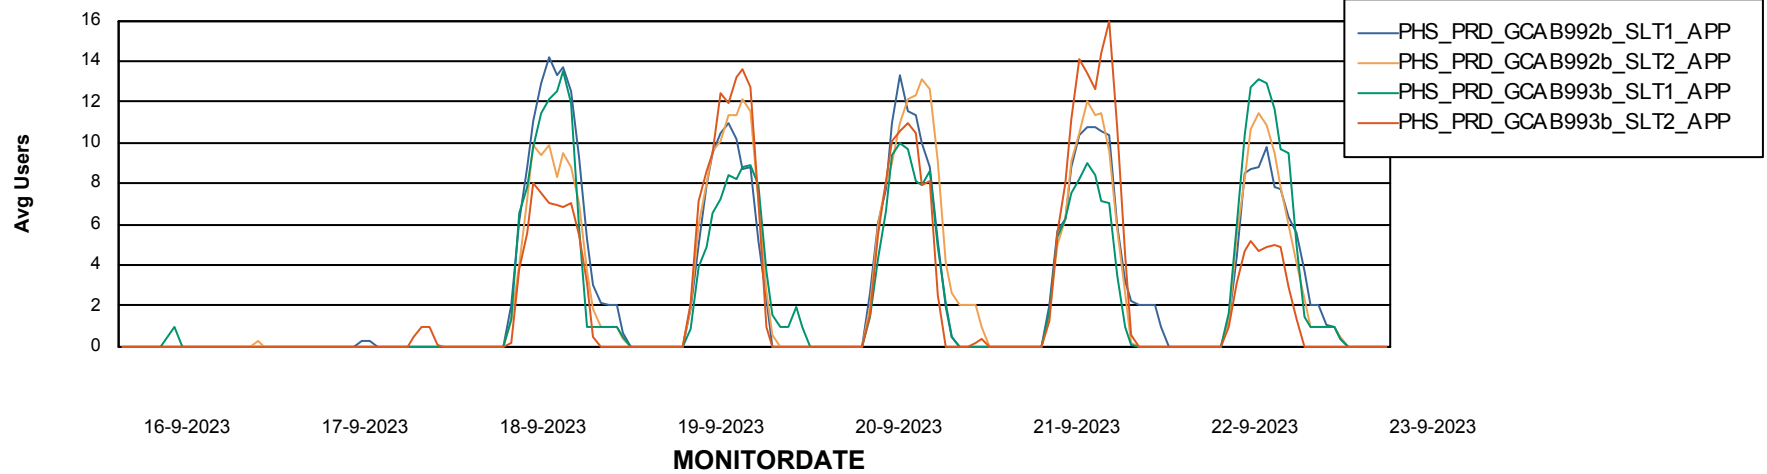

Avg users per day per ABS server