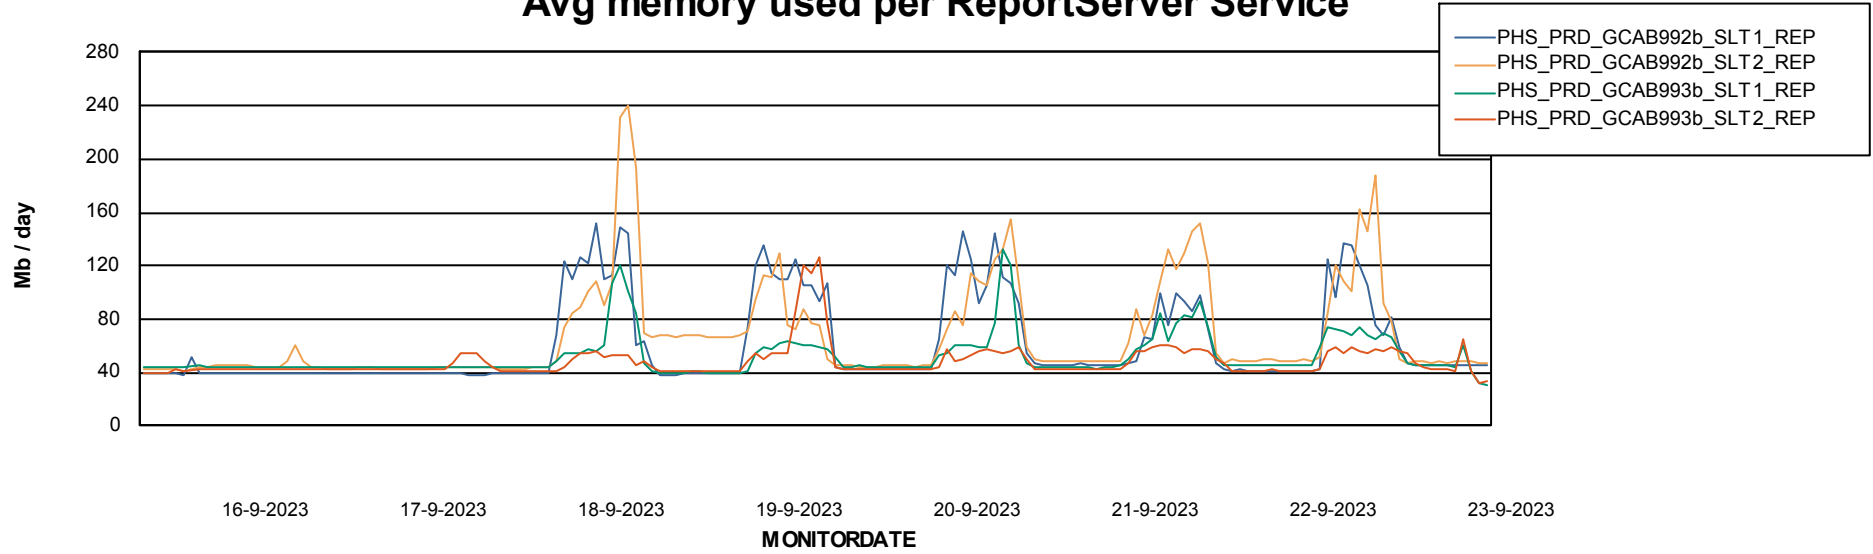

Avg users per day per ABS server

Weekly SLA Customer Report

Customer PHS_Production
Database ID 47

ABSSolute Application ReportServer Services

Avg memory used per ReportServer Service

Weekly SLA Customer Report