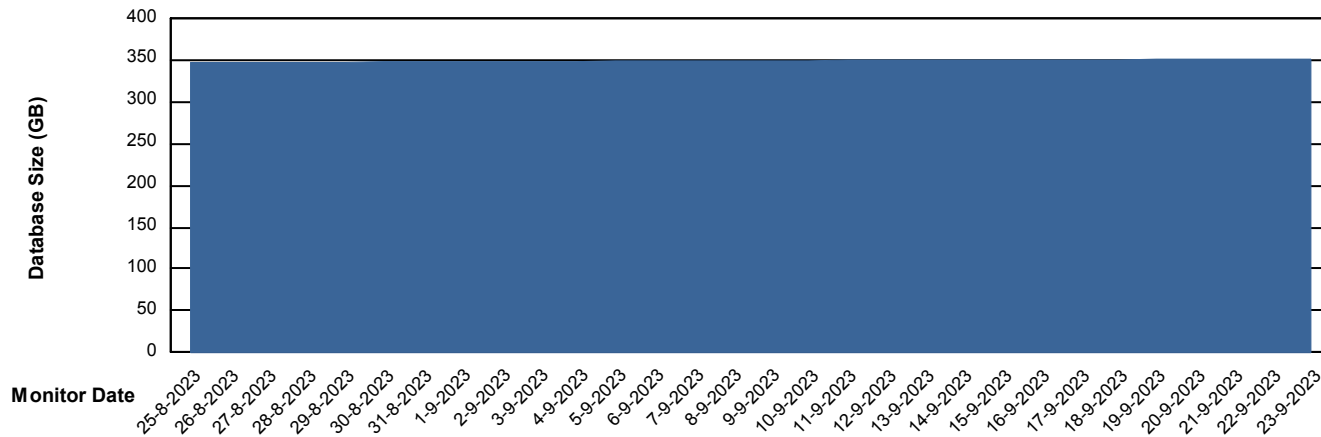

DATABASE SIZE NOA_PRD_NovoABS01_DB

Database growth over last month