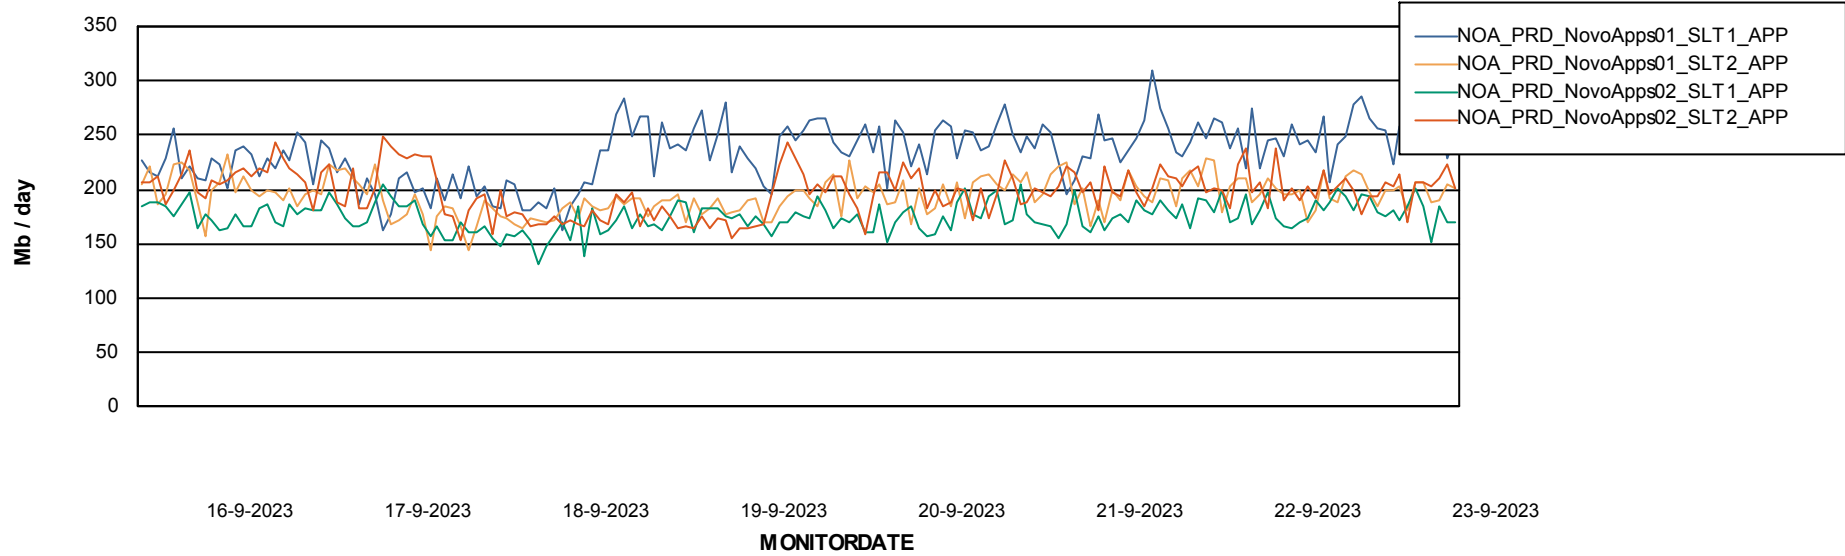

ABSSolute Application Server Services

Avg memory used per ABS Server Service