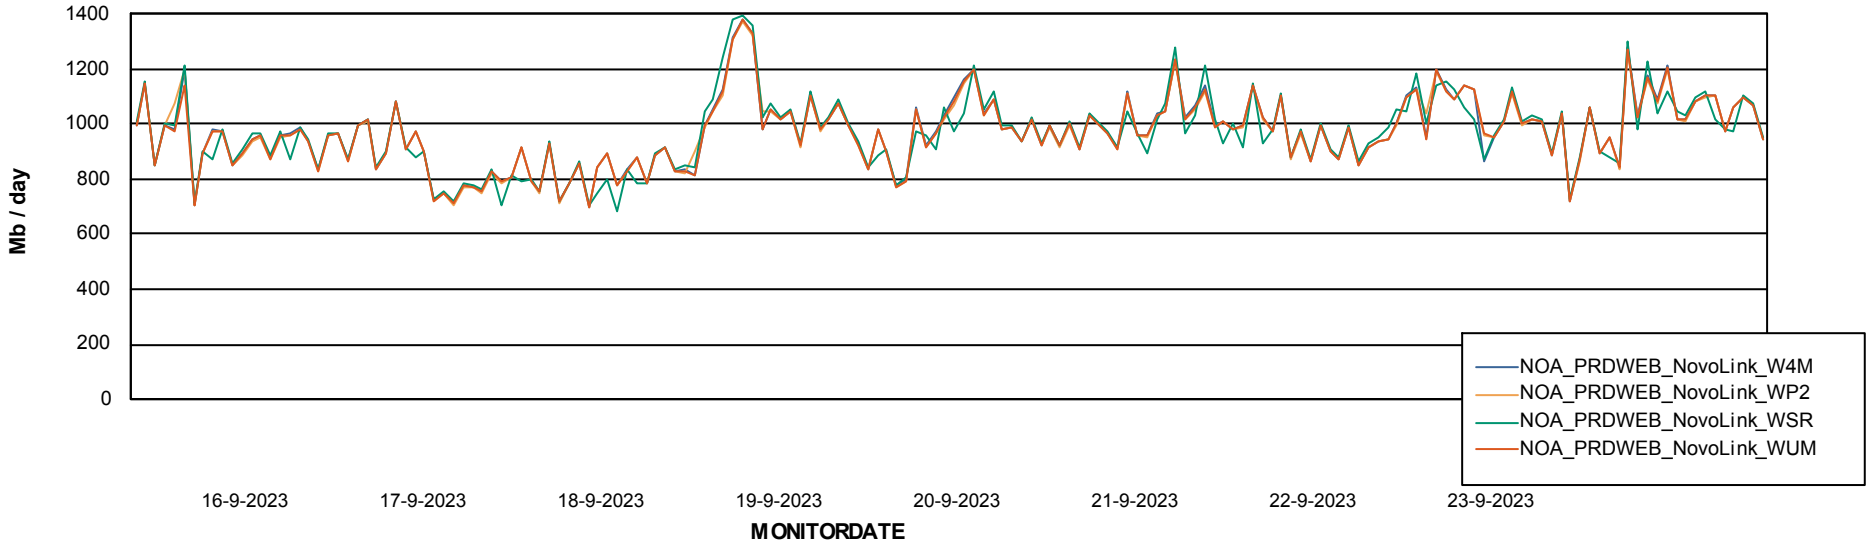

Avg memory used per ReportServer Service

Weekly SLA Customer Report

Customer NOA_Production (24/7)
Database ID 116

ABSSolute Web Component Services

Avg memory used per ABS Web component

Weekly SLA Customer Report