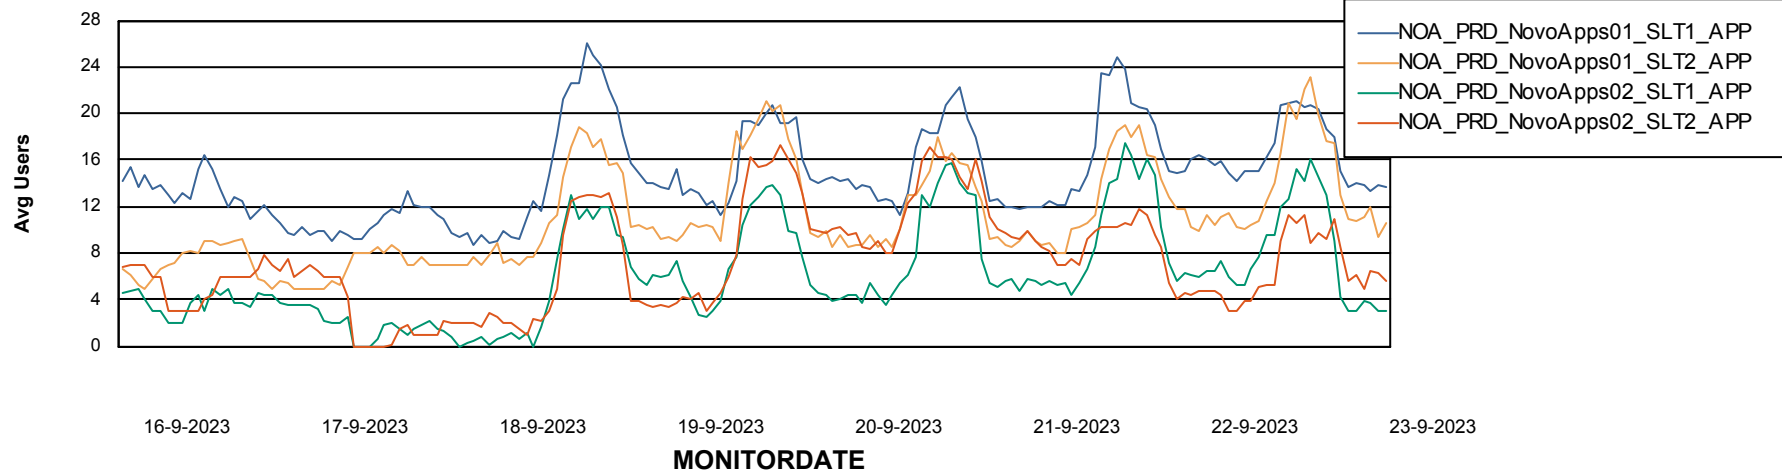

Avg users per day per ABS server