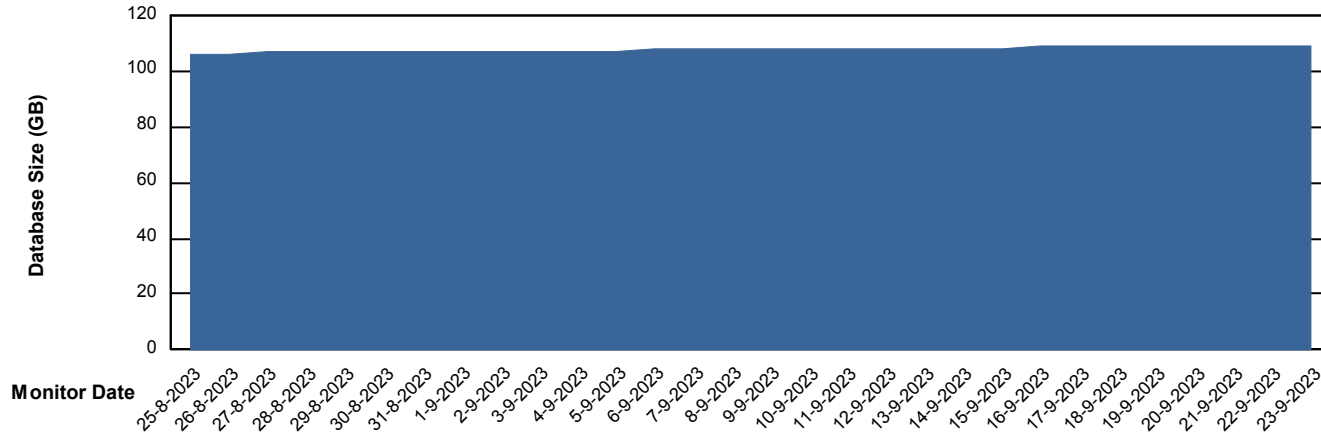

DATABASE SIZE NOA_BI_NOVOBI_Production

Database growth over last month