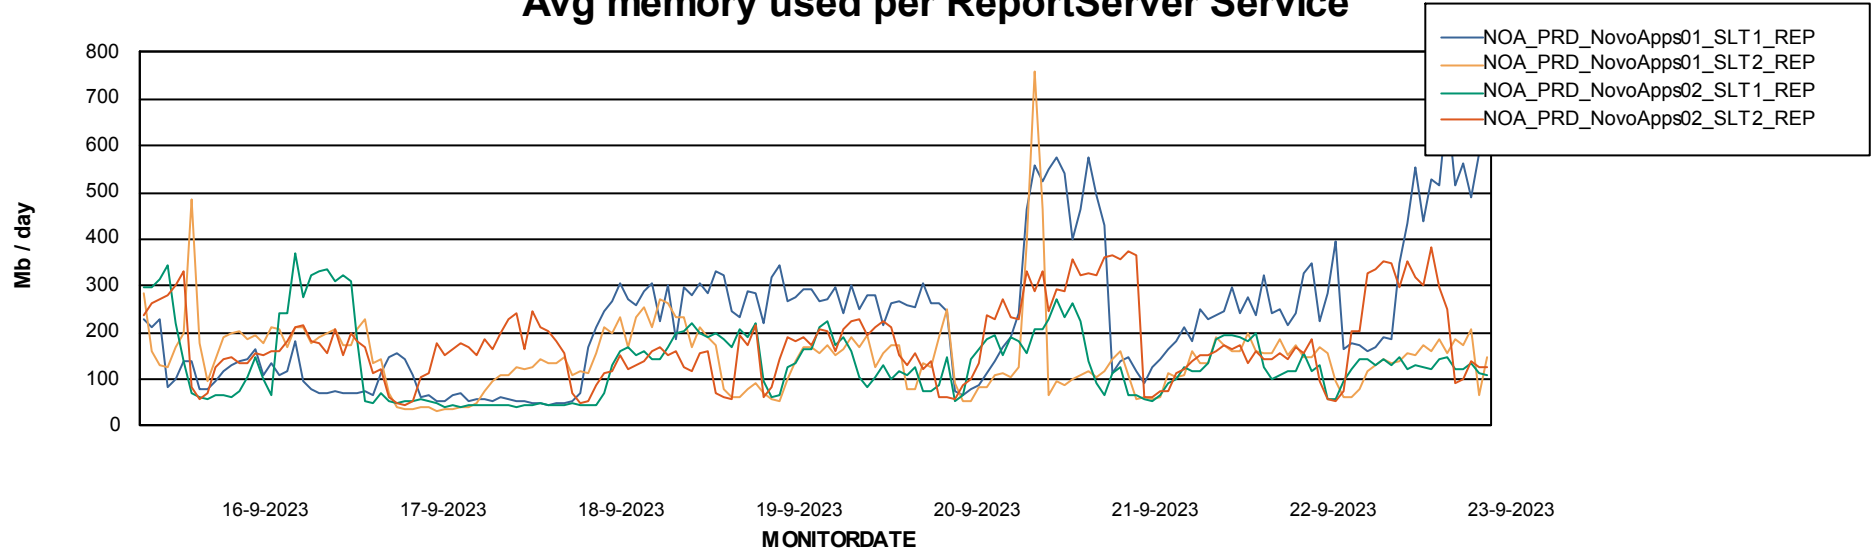

ABSSolute Application ReportServer Services

Avg memory used per ReportServer Service