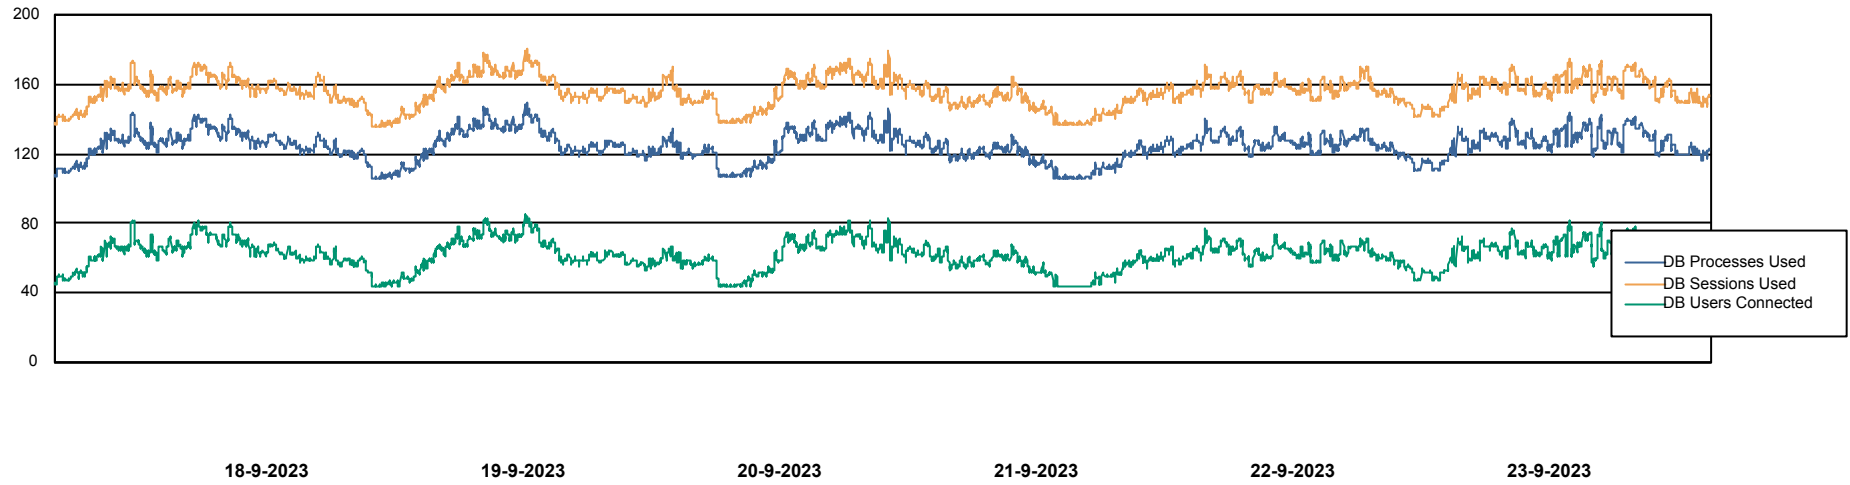

Weekly SLA Customer Report

Customer NOA_Production (24/7)
Database ID 116

Database Performance NOA_BI_NOVOBI_Production

Weekly SLA Customer Report

Customer NOA_Production (24/7)
Database ID 116

Database Performance NOA_PRD_NovoABS01_DB