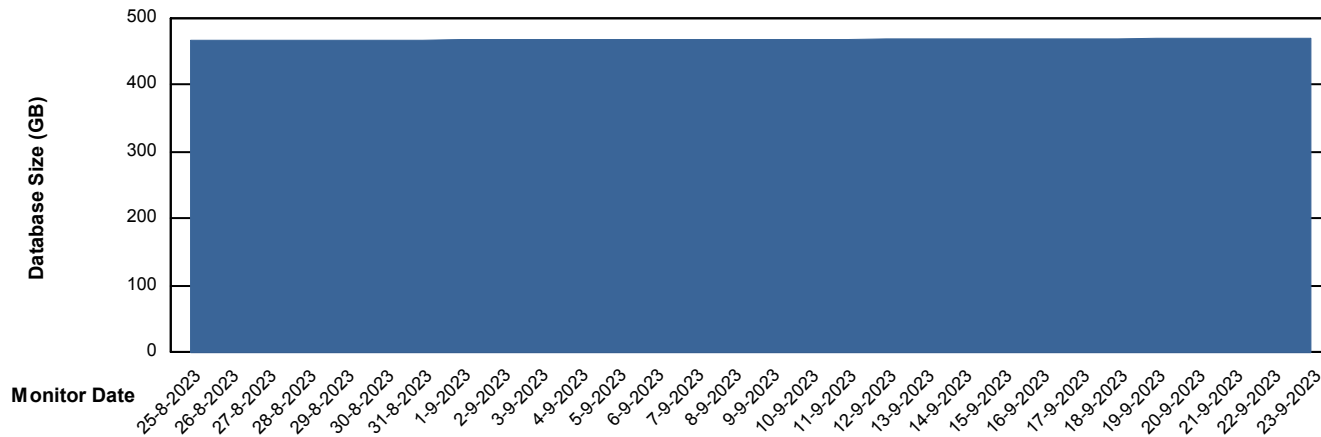

DATABASE SIZE NIXDB_Production

Database growth over last month