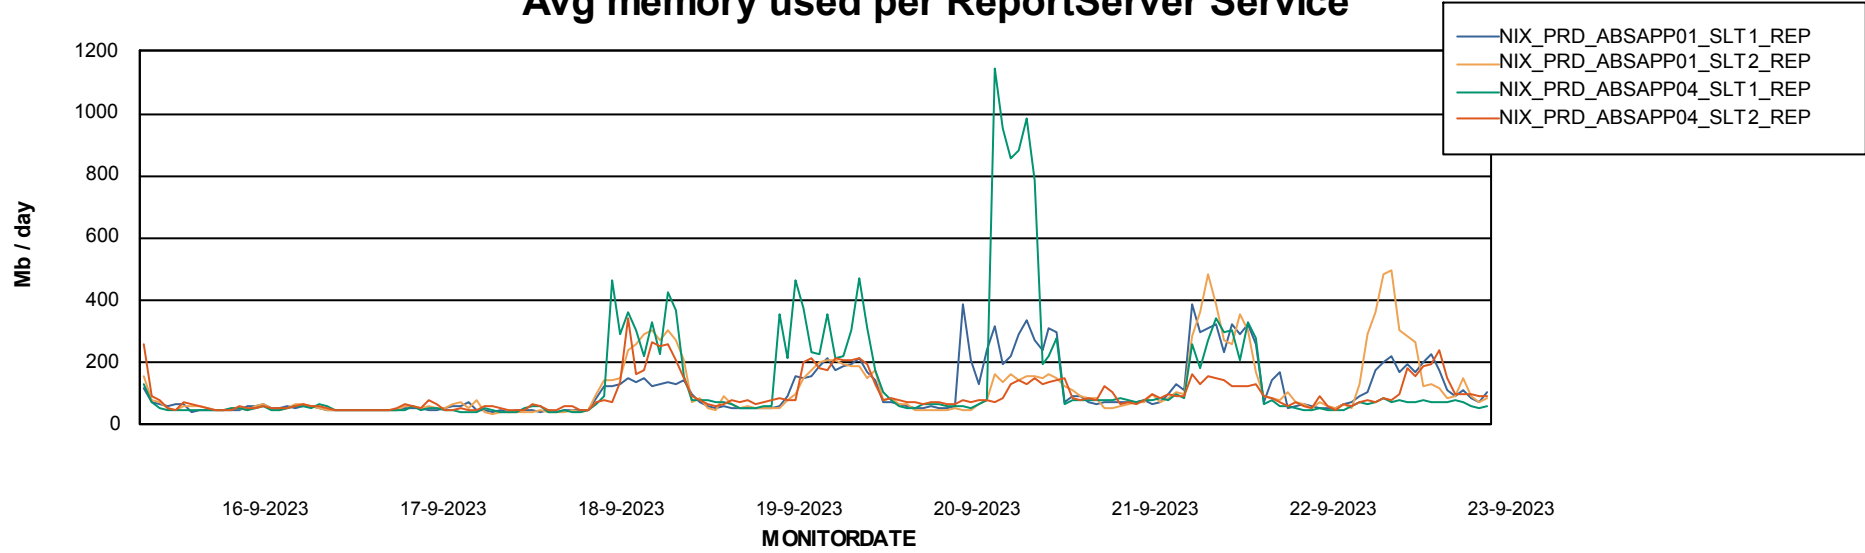

Avg memory used per ABS Server Service

Avg users per day per ABS server

Weekly SLA Customer Report

Customer NIX_Production
Database ID 51

ABSSolute Application ReportServer Services

Avg memory used per ReportServer Service