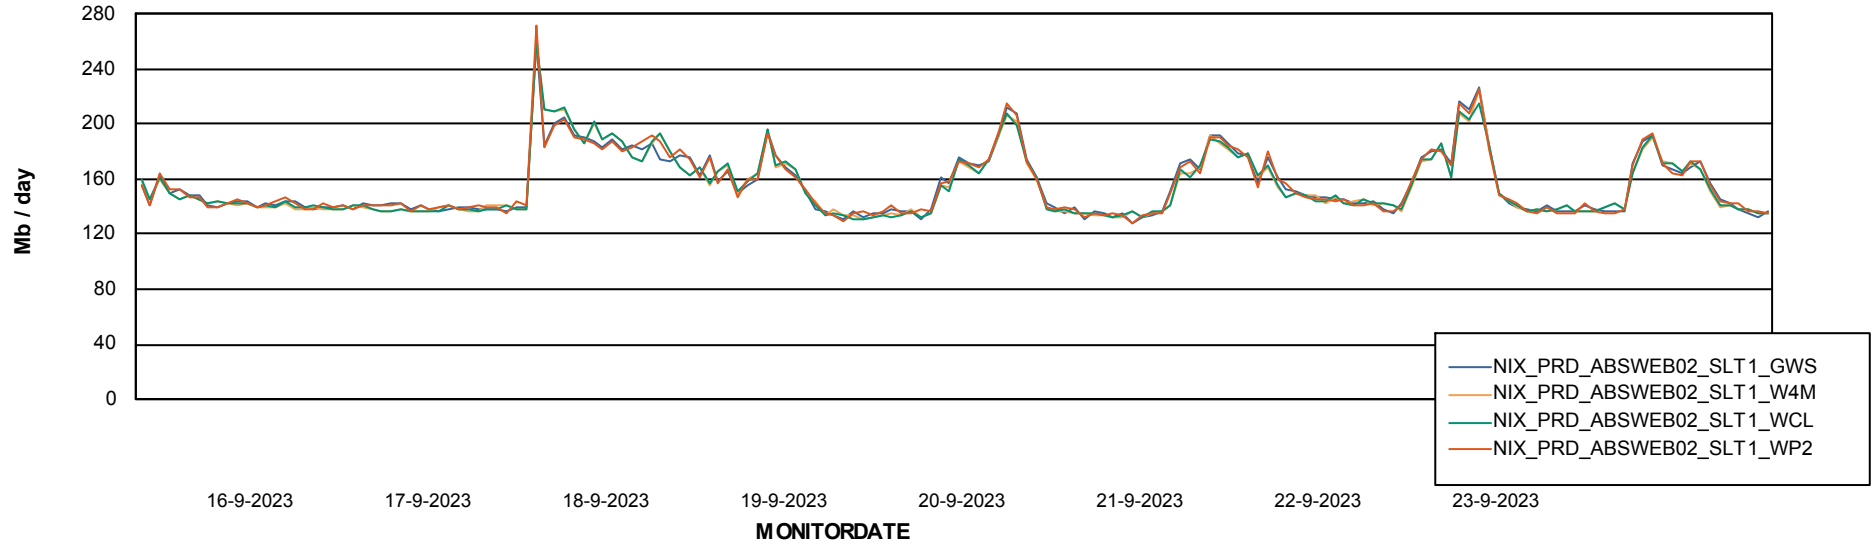

ABSSolute Web Component Services

Avg memory used per ABS Web component