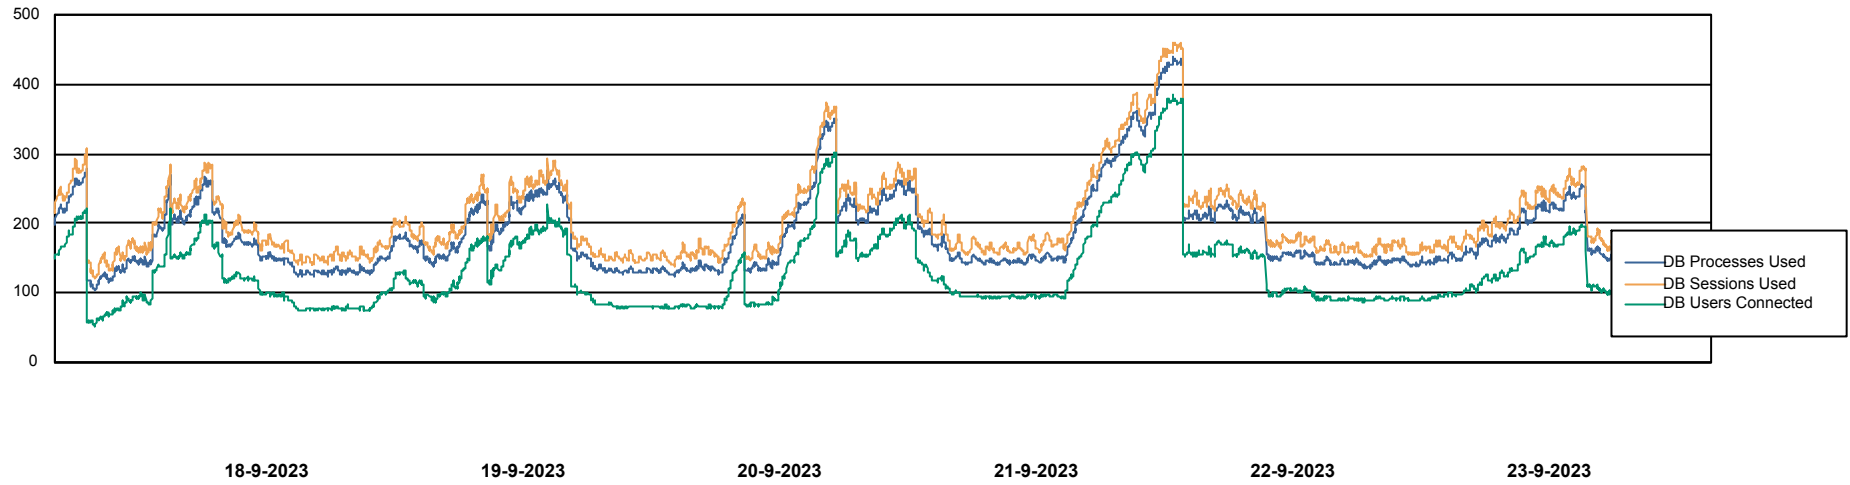

Weekly SLA Customer Report

Customer NIX_Production
Database ID 51

Database Performance NIXDB_BI

Weekly SLA Customer Report

Customer NIX_Production
Database ID 51

Database Performance NIXDB_Production

Weekly SLA Customer Report

Customer NIX_Production
Database ID 51

Database Performance NIXDB_Standby

Weekly SLA Customer Report

Customer NIX_Production
Database ID 51

DATABASE SIZE NIXDB_BI

Database growth over last month

DATABASE SIZE NIXDB_Production