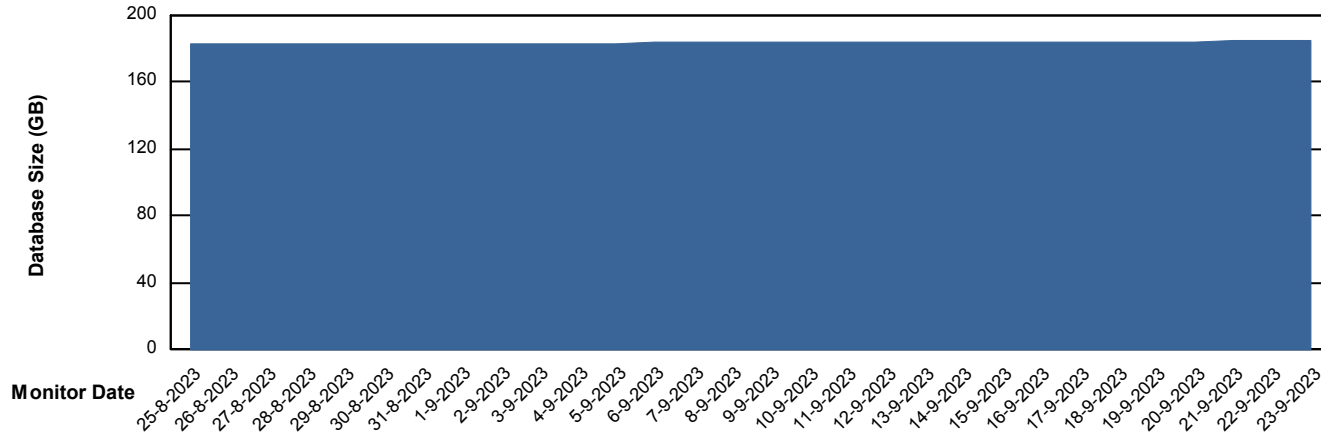

Customer NIX_Production
Database ID 51

Database Performance NIXDB_Standby

Weekly SLA Customer Report

Customer NIX_Production
Database ID 51

DATABASE SIZE NIXDB_BI

Database growth over last month

DATABASE SIZE NIXDB_Production