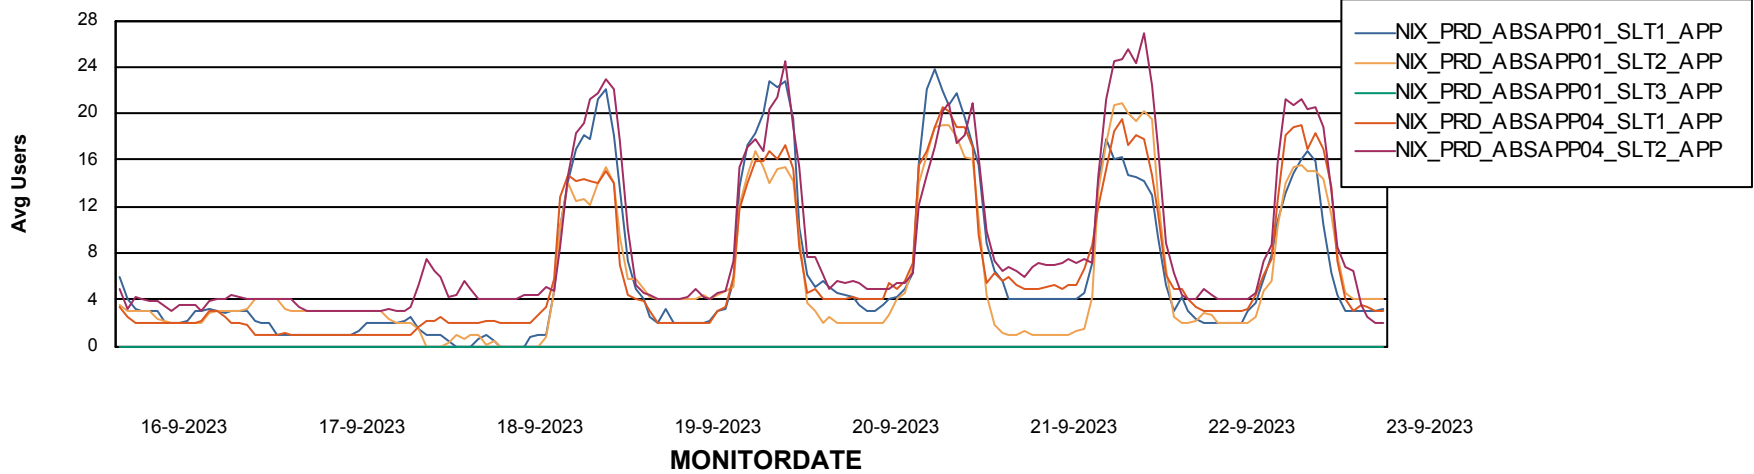

Avg users per day per ABS server