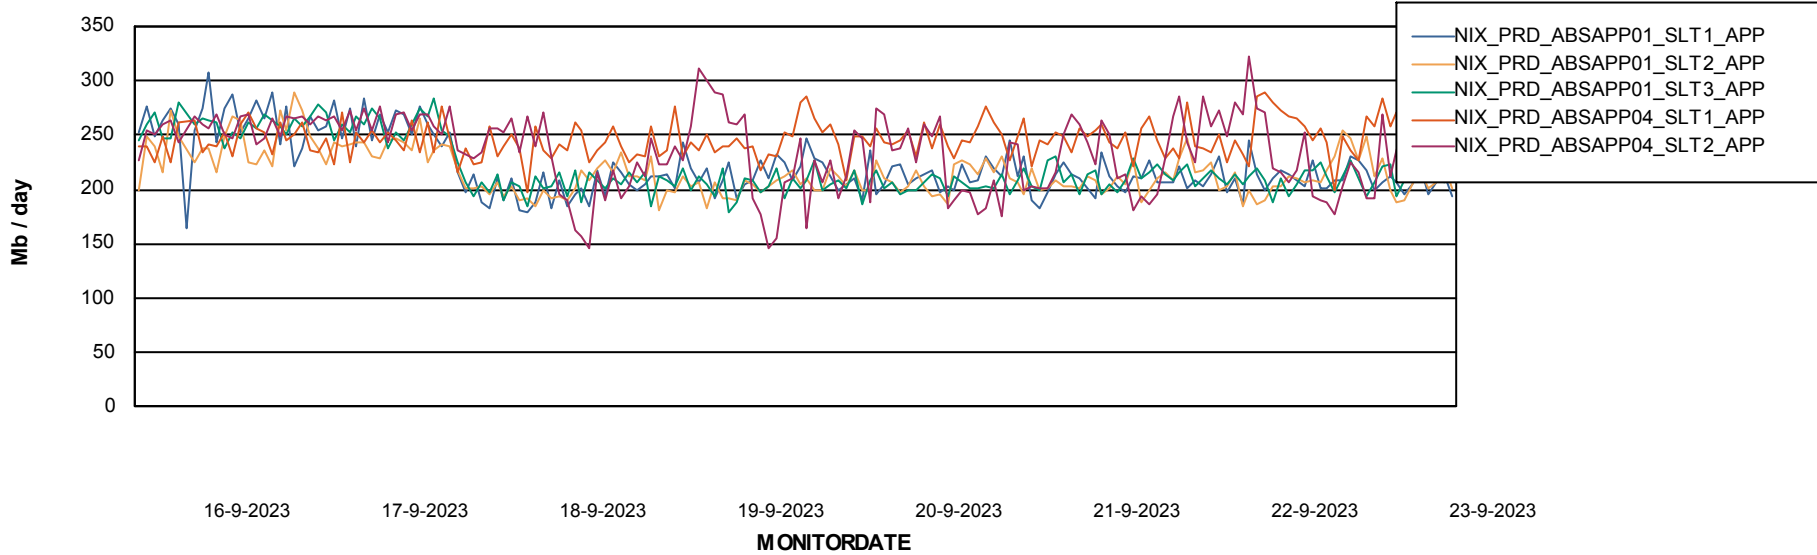

ABSSolute Application Server Services

Avg memory used per ABS Server Service