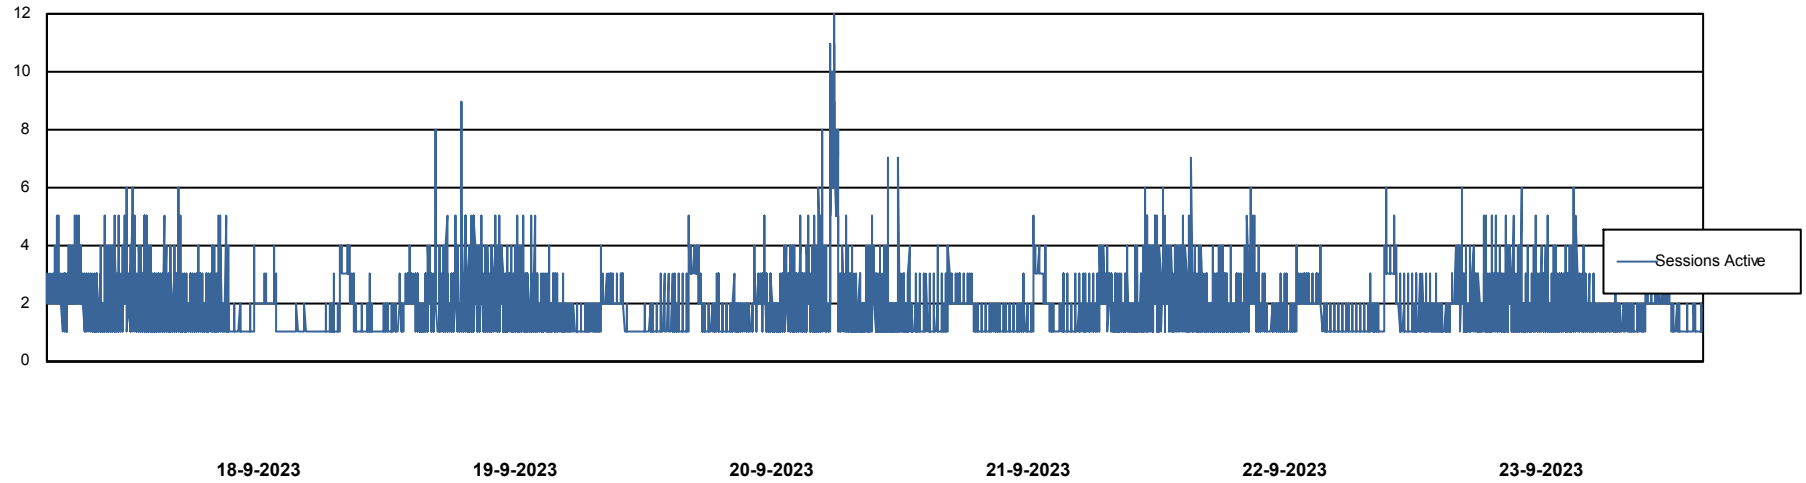

Weekly SLA Customer Report

Customer NIX_Production
Database ID 51

Database Performance NIXDB_BI

Weekly SLA Customer Report

Customer NIX_Production
Database ID 51

Database Performance NIXDB_Production

Weekly SLA Customer Report