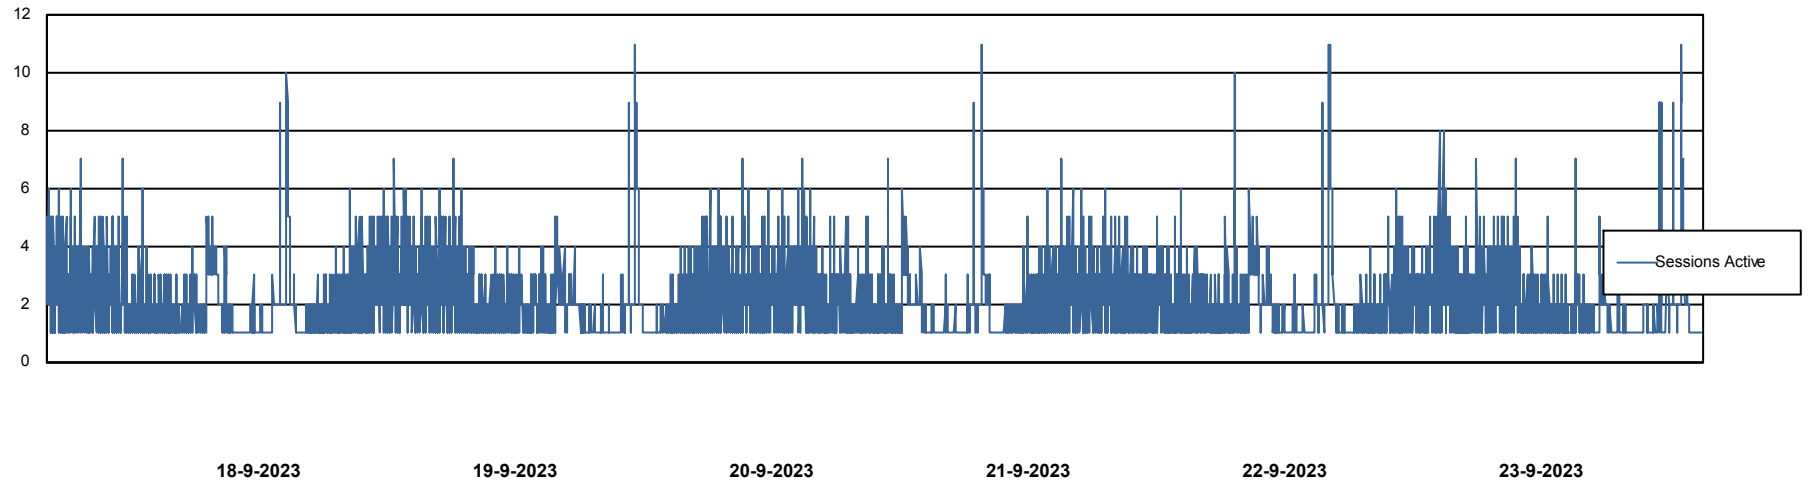

Weekly SLA Customer Report

Customer KLH_Production (24/7)
Database ID 139

Database Performance KLHDB_BI

Weekly SLA Customer Report

Customer KLH_Production (24/7)
Database ID 139

Database Performance KLHDB_Production

Weekly SLA Customer Report

Customer KLH_Production (24/7)
Database ID 139

Database Performance KLHDB_Standby

Weekly SLA Customer Report

Customer KLH_Production (24/7)
Database ID 139

DATABASE SIZE KLHDB_BI