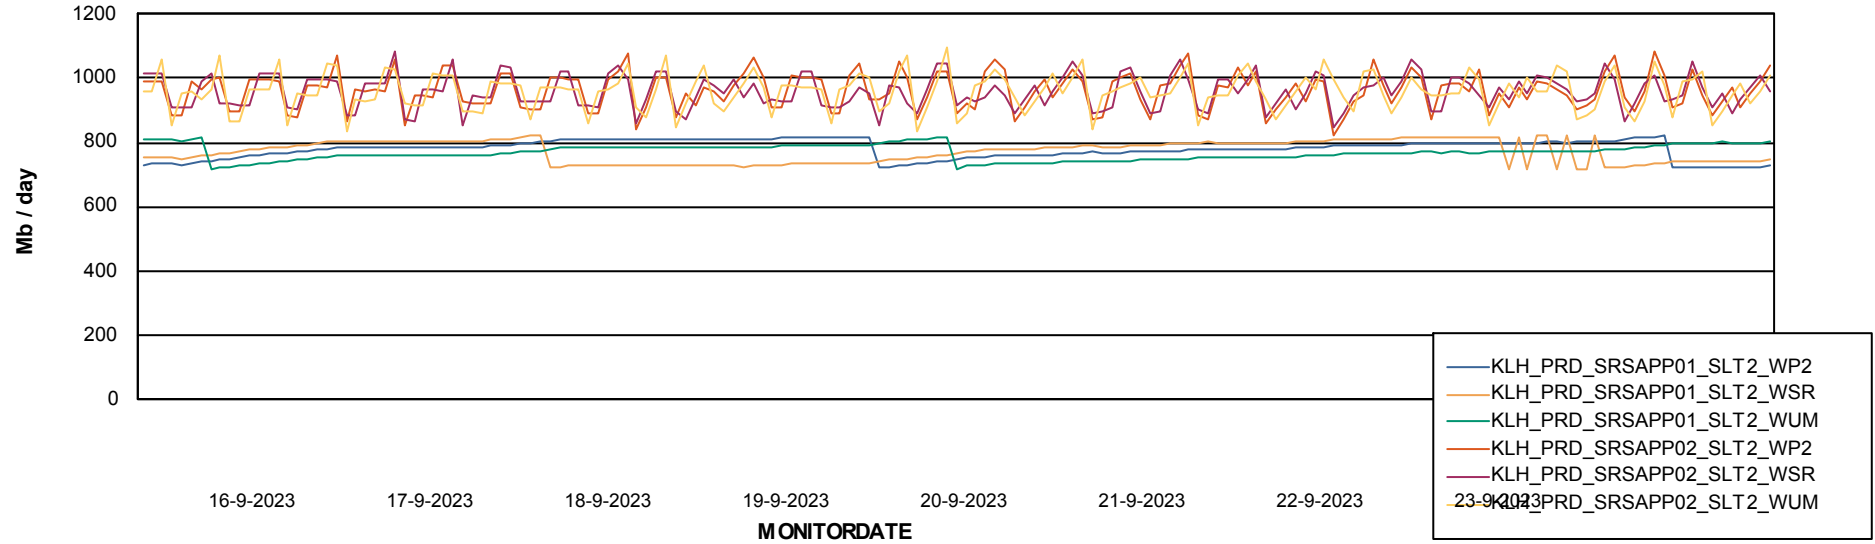

Avg memory used per ReportServer Service

Weekly SLA Customer Report

Customer KLH_Production (24/7)
Database ID 139

ABSolute Web Component Services

Avg memory used per ABS Web component

Weekly SLA Customer Report