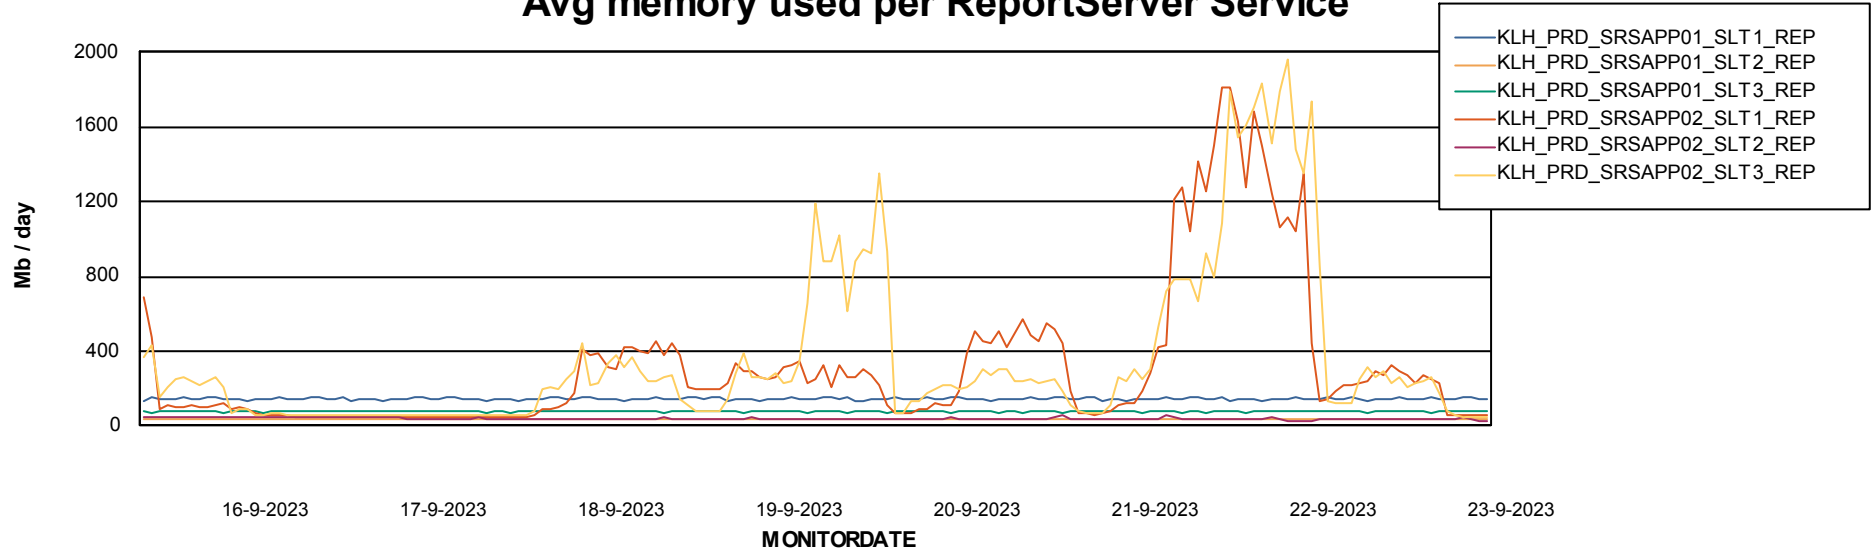

ABSSolute Application ReportServer Services

Avg memory used per ReportServer Service