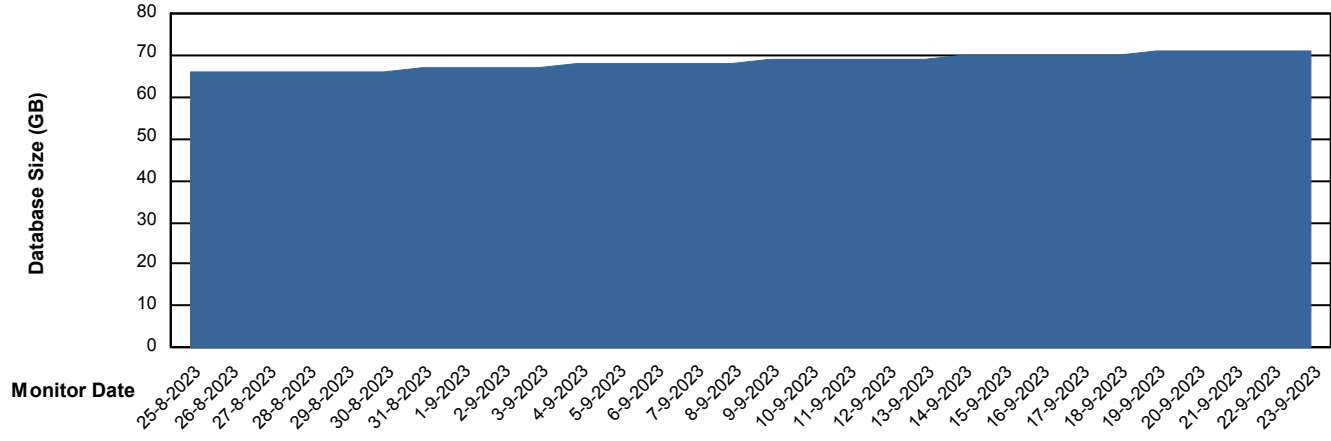

DATABASE SIZE KLHDB_BI

Database growth over last month