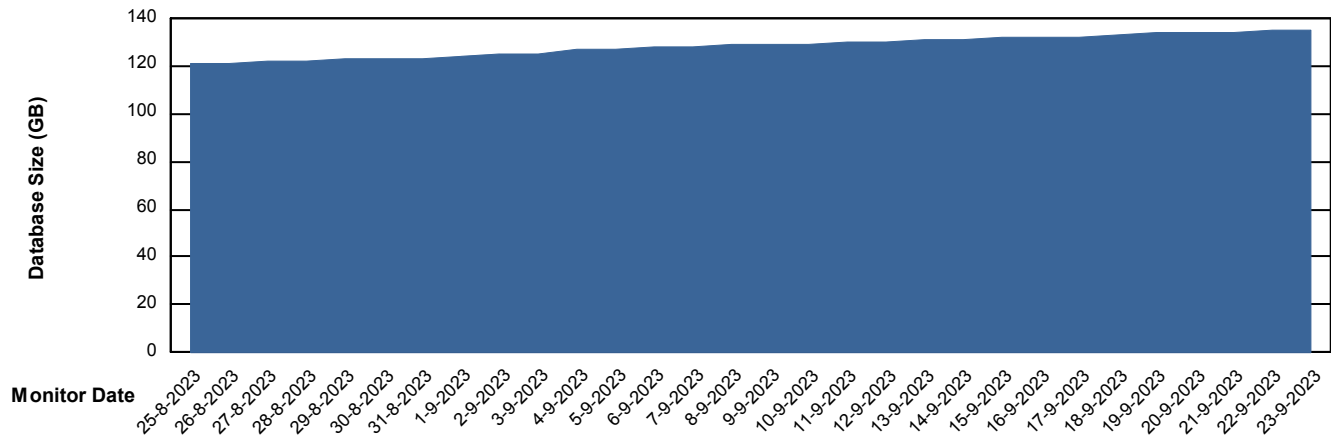

Weekly SLA Customer Report

Customer KLH_Production (24/7)
Database ID 139

Database Performance KLHDB_BI

Weekly SLA Customer Report

Customer KLH_Production (24/7)
Database ID 139

Database Performance KLHDB_Production

Weekly SLA Customer Report

Customer KLH_Production (24/7)
Database ID 139

Database Performance KLHDB_Standby

Weekly SLA Customer Report

Customer KLH_Production (24/7)
Database ID 139

DATABASE SIZE KLHDB_BI

Database growth over last month

DATABASE SIZE KLHDB_Production

Database growth over last month

Weekly SLA Customer Report

Customer KLH_Production (24/7)
Database ID 139

Database Tablespace KLHDB_BI

Date	Tablespace Name	Filesize (Gb)	Usedsize (Gb)	Percentage free
23-9-2023	ABSDATA	28	22	20
	INDX	43	35	19
22-9-2023	ABSDATA	28	22	20
	INDX	43	34	19
21-9-2023	ABSDATA	28	22	20
	INDX	43	34	19
20-9-2023	ABSDATA	28	22	21
	INDX	43	34	20
19-9-2023	ABSDATA	28	22	21
	INDX	43	34	20
18-9-2023	ABSDATA	26	22	15
	INDX	40	34	16
17-9-2023	ABSDATA	26	21	16
	INDX	40	34	16