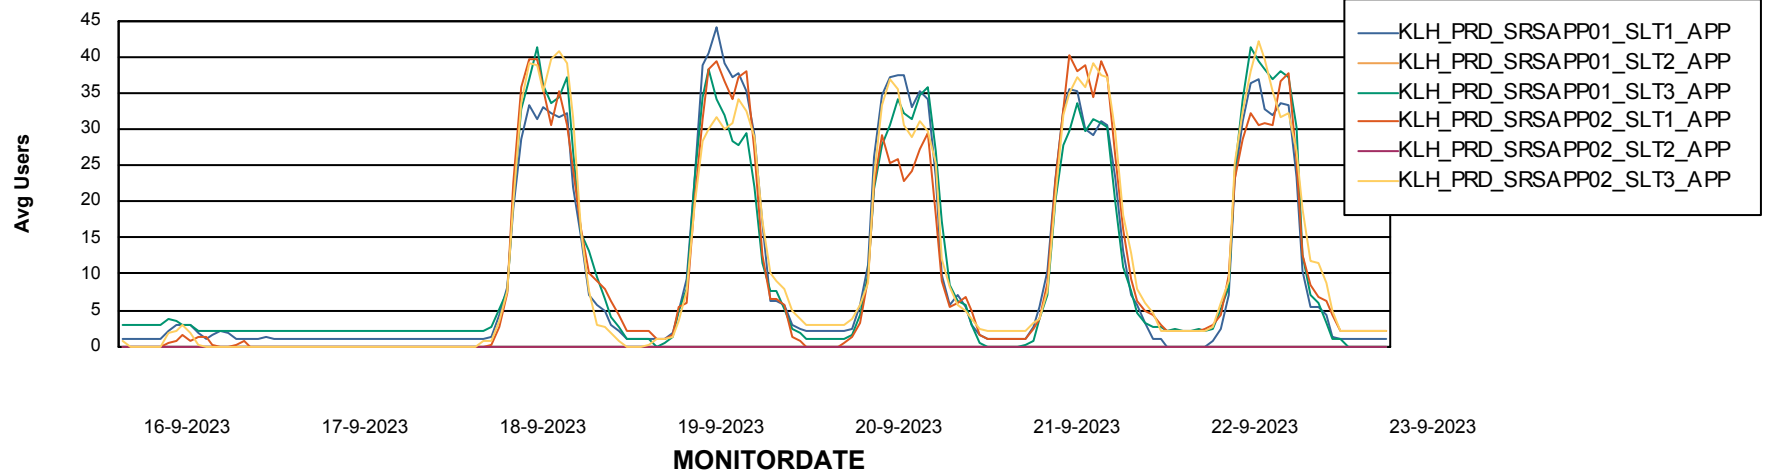

Avg users per day per ABS server