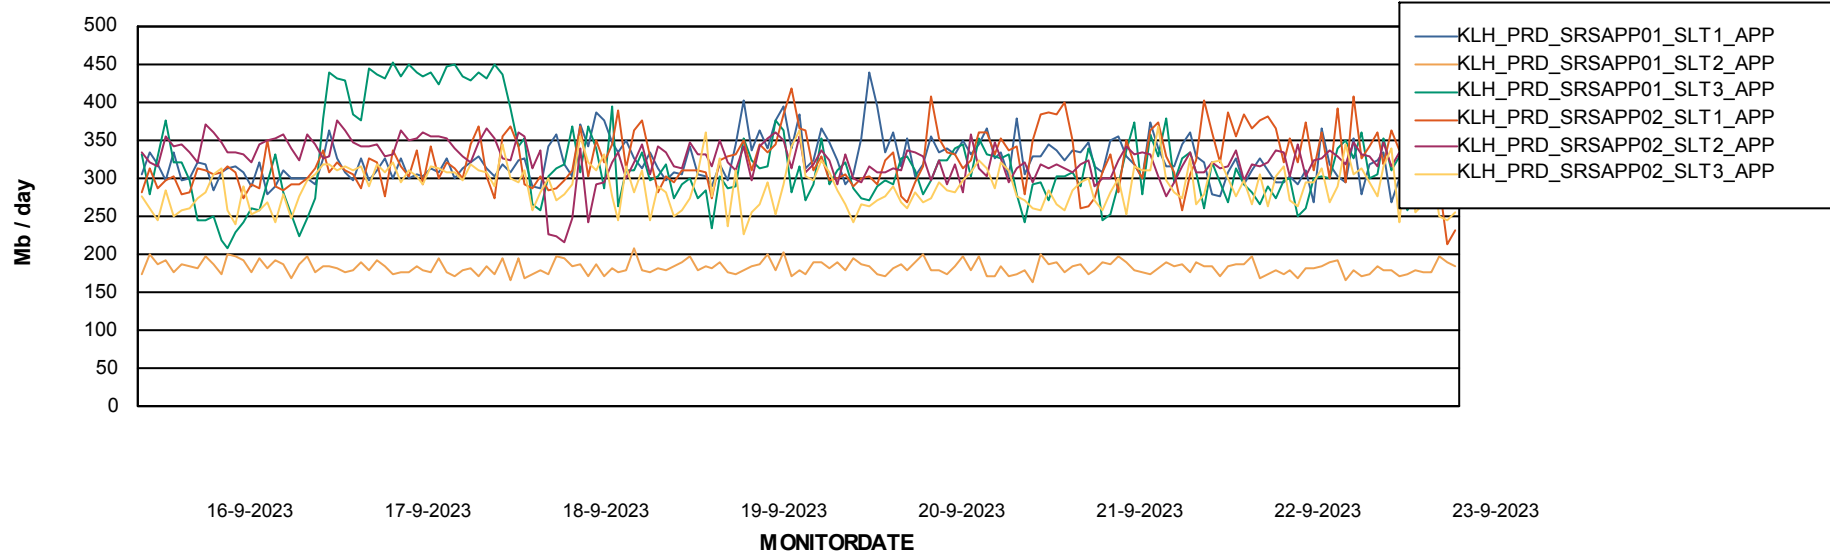

ABSSolute Application Server Services

Avg memory used per ABS Server Service