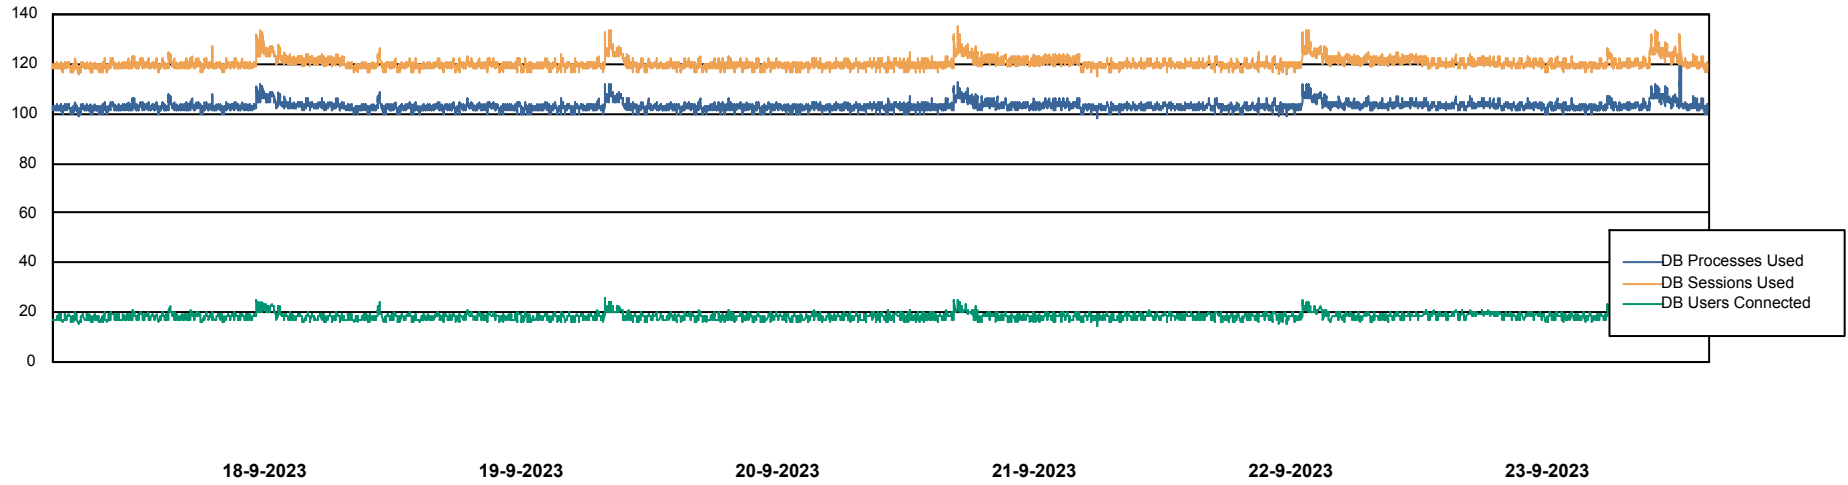

Database Performance KLHDB_BI