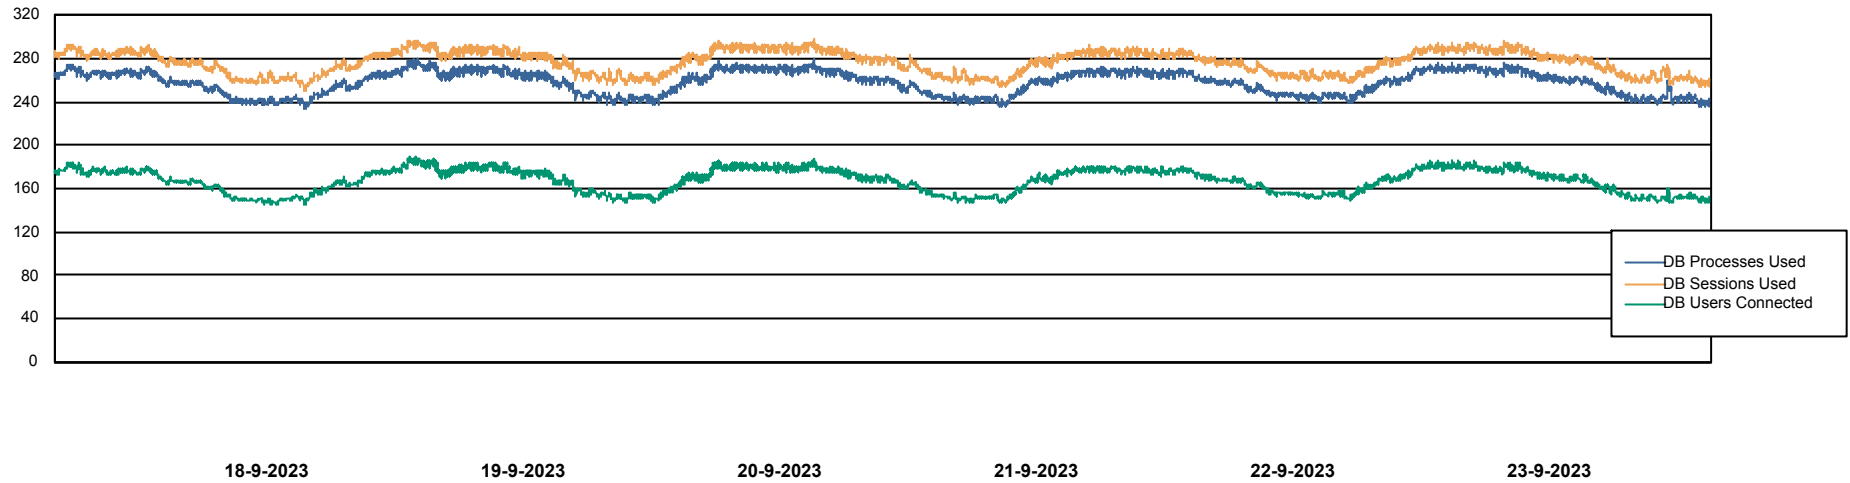

Weekly SLA Customer Report

Customer KLH_Production (24/7)
Database ID 139

Database Performance KLHDB_BI

Weekly SLA Customer Report

Customer KLH_Production (24/7)
Database ID 139

Database Performance KLHDB_Production

Weekly SLA Customer Report

Customer KLH_Production (24/7)
Database ID 139

Database Performance KLHDB_Standby

Weekly SLA Customer Report

Customer KLH_Production (24/7)
Database ID 139

DATABASE SIZE KLHDB_BI