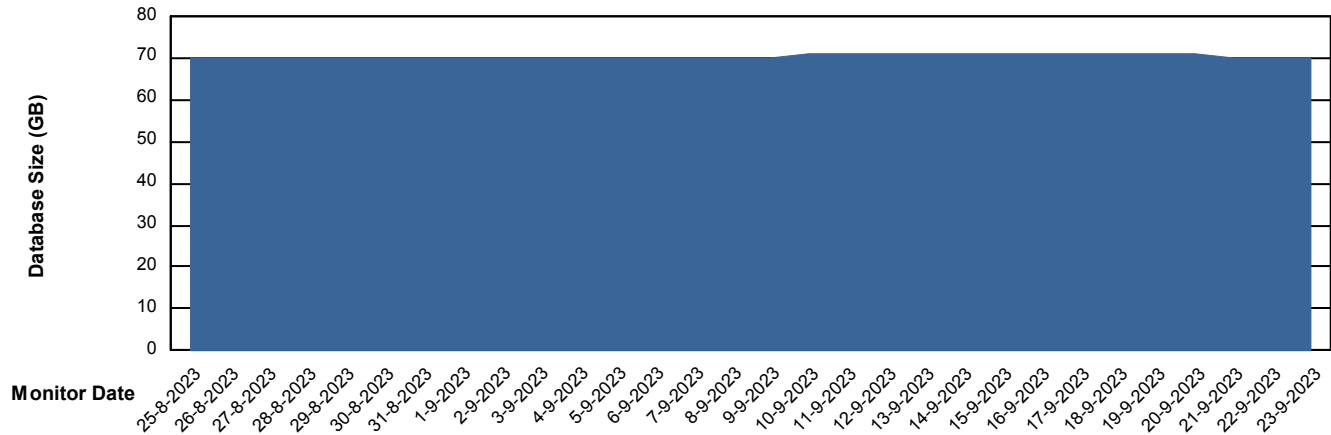

DATABASE SIZE KLA_TST_KLAHQORA04_DB

Database growth over last month