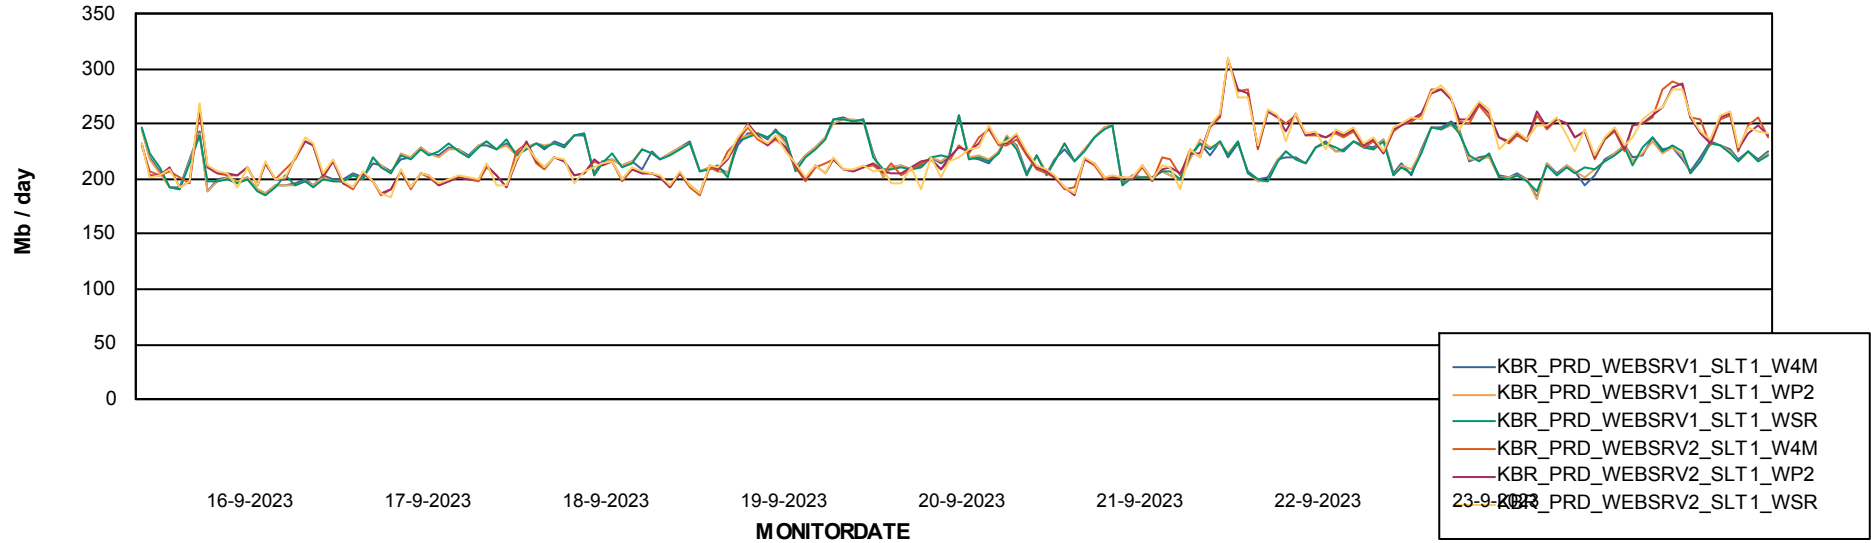

ABSSolute Web Component Services

Avg memory used per ABS Web component