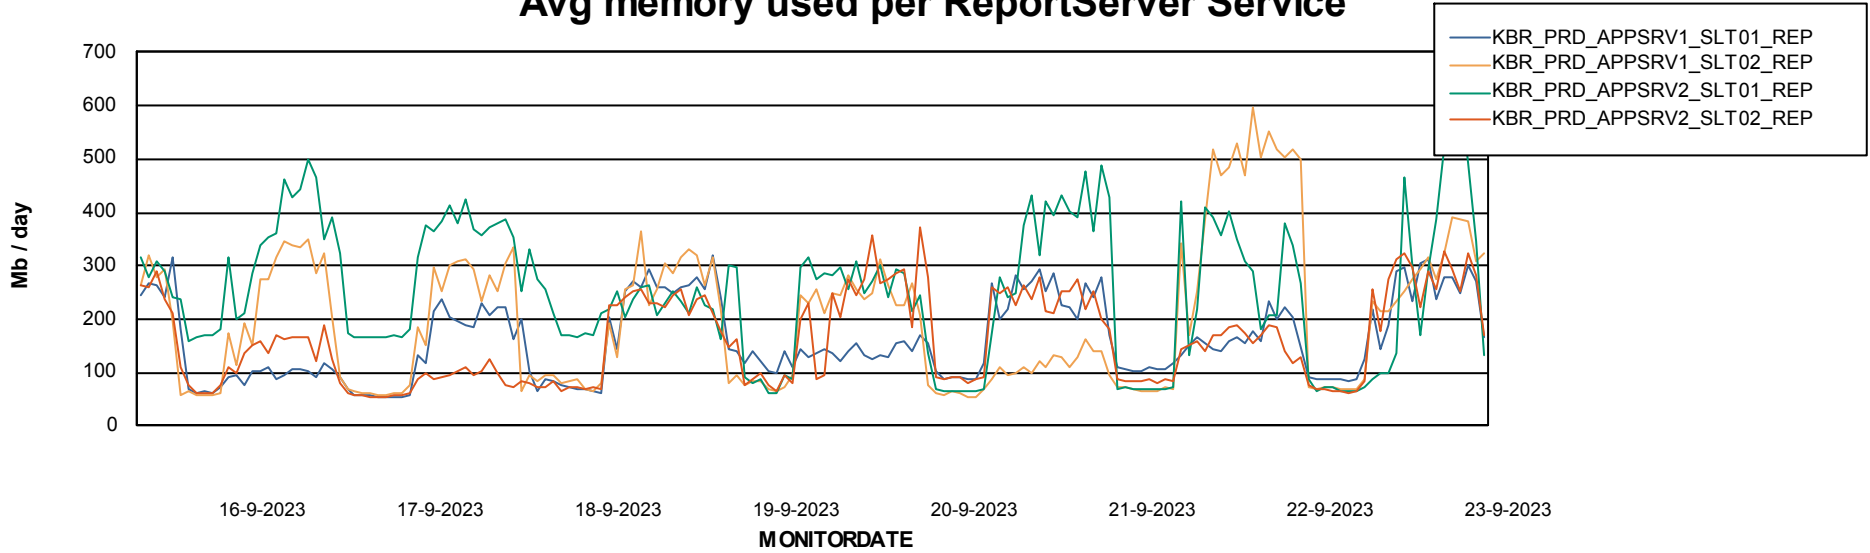

ABSSolute Application Server Services

Avg memory used per ReportServer Service