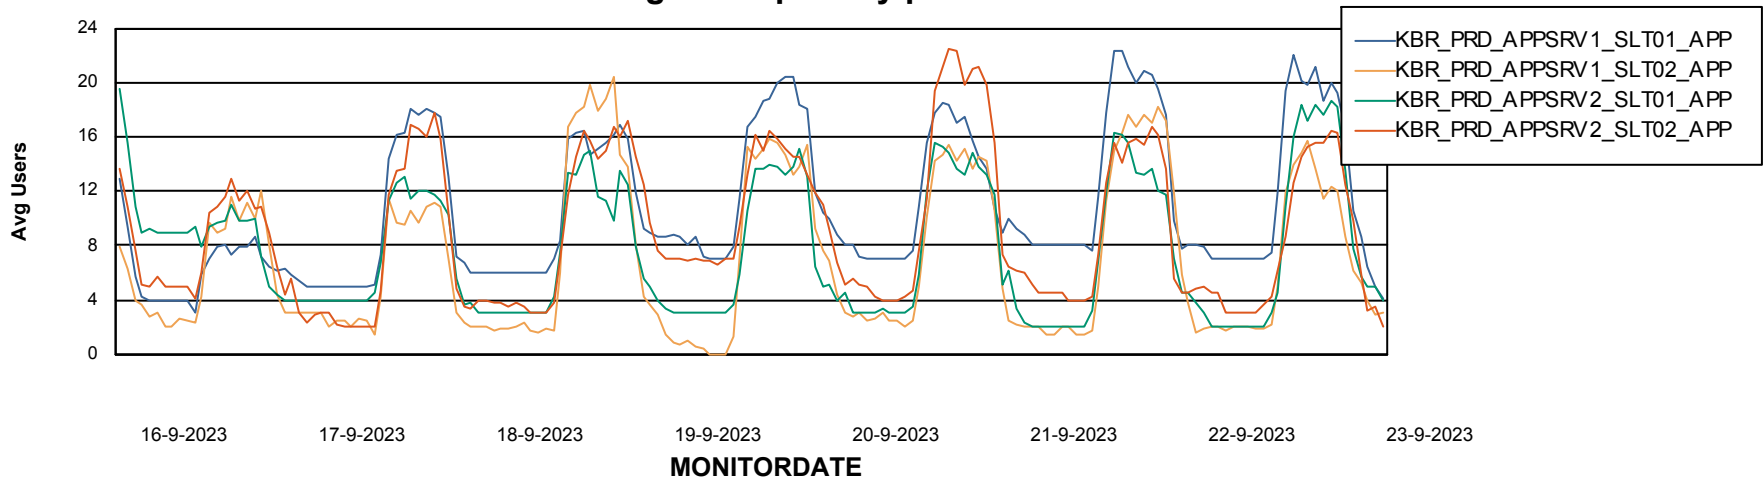

Avg users per day per ABS server