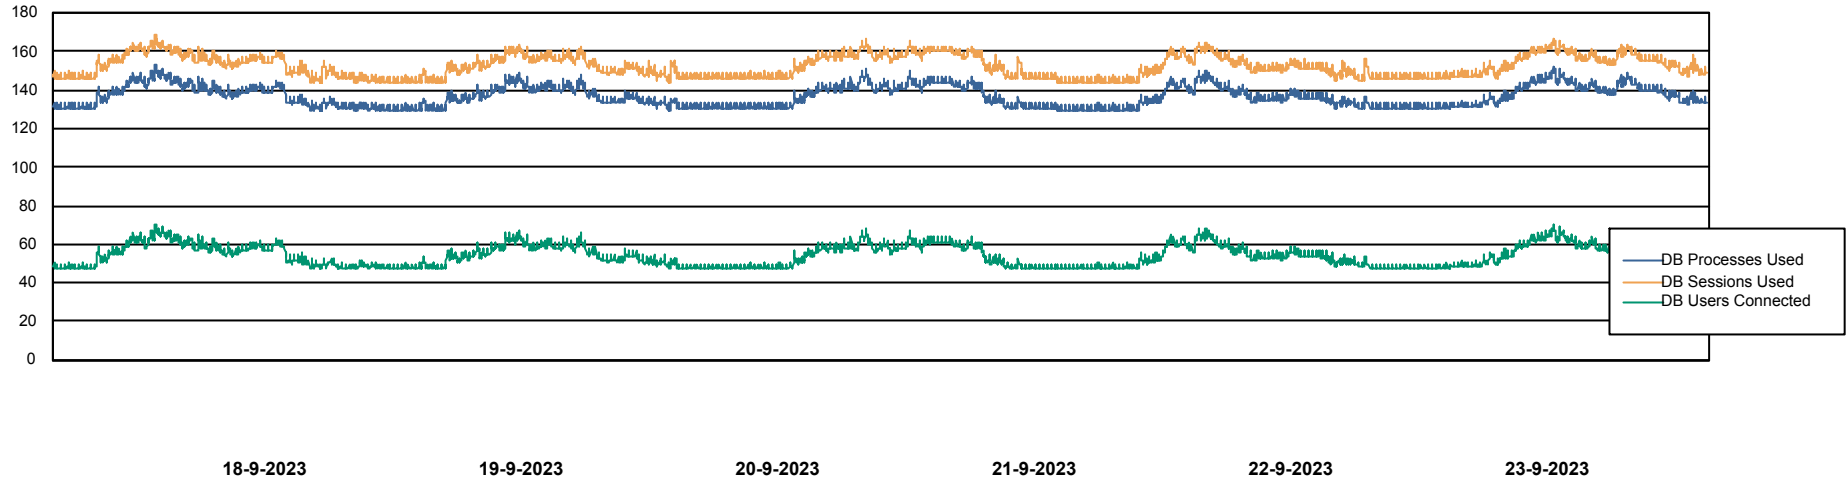

Weekly SLA Customer Report

Customer KBR_Production
Database ID 117

Harddisk Usage KBR_PRD_WEBSRV2

	Free disk space on / (%)	Total disk space on / (Gb)	Used disk space on / (Gb)	Free disk space on /boot (%)	Total disk space on /boot (Gb)	Used disk space on /boot (Gb)
23-9-2023	83	55	9	59	1	0
22-9-2023	83	55	9	59	1	0
21-9-2023	83	55	9	59	1	0
20-9-2023	83	55	9	59	1	0
19-9-2023	83	55	9	59	1	0
18-9-2023	83	55	9	59	1	0
17-9-2023	83	55	9	59	1	0

Weekly SLA Customer Report

Customer KBR_Production
Database ID 117

Database Performance BI-DBSRV_DB

Weekly SLA Customer Report

Customer KBR_Production
Database ID 117

Database Performance KBR_PRD_DB-SRV1_DB

Weekly SLA Customer Report

Customer KBR_Production
Database ID 117

Database Performance KBR_PRD_DB-SRV2_SDB

Weekly SLA Customer Report

Customer KBR_Production
Database ID 117

DATABASE SIZE BI-DBSRV_DB

Database growth over last month