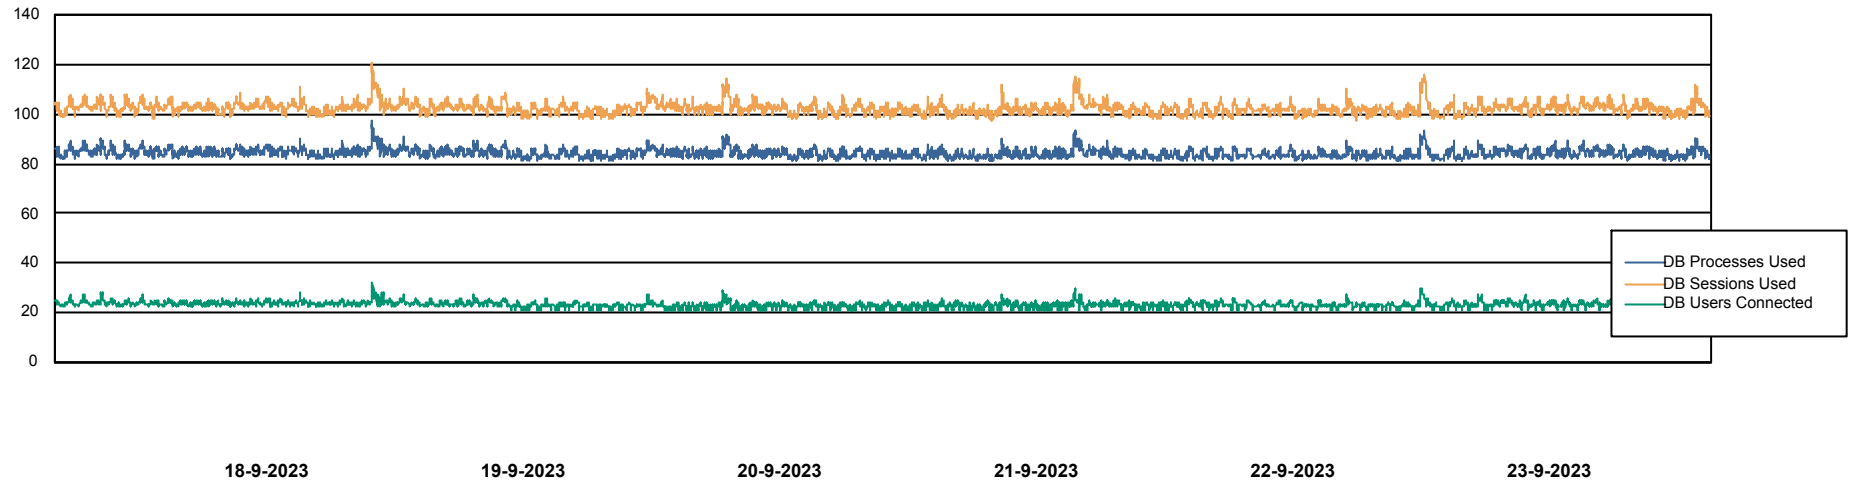

Database Performance BI-DBSRV_DB