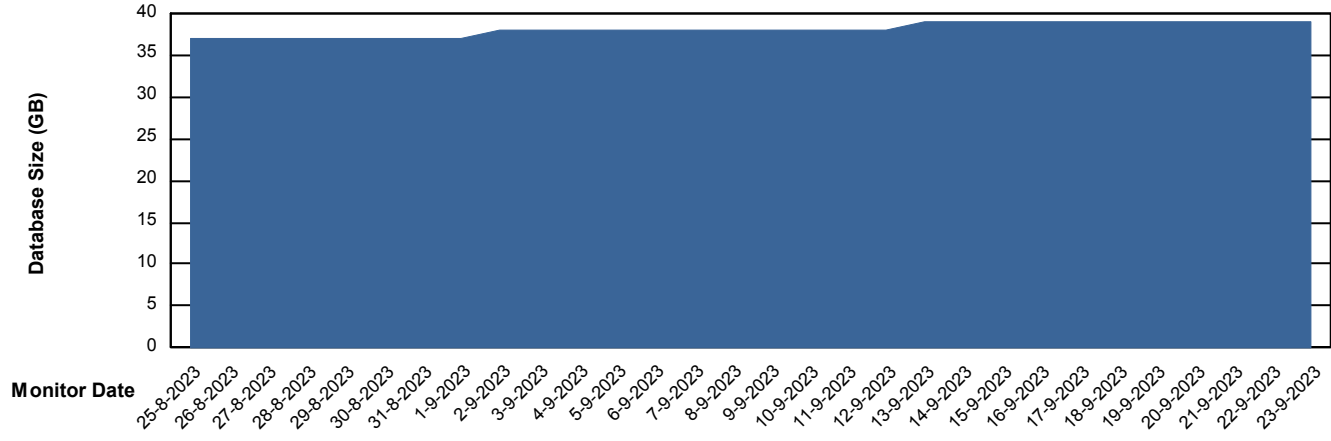

Weekly SLA Customer Report

Customer KBR_Production
Database ID 117

Database Performance BI-DBSRV_DB

Weekly SLA Customer Report

Customer KBR_Production
Database ID 117

Database Performance KBR_PRD_DB-SRV1_DB

Weekly SLA Customer Report

Customer KBR_Production
Database ID 117

Database Performance KBR_PRD_DB-SRV2_SDB

Weekly SLA Customer Report

Customer KBR_Production
Database ID 117

DATABASE SIZE BI-DBSRV_DB

Database growth over last month