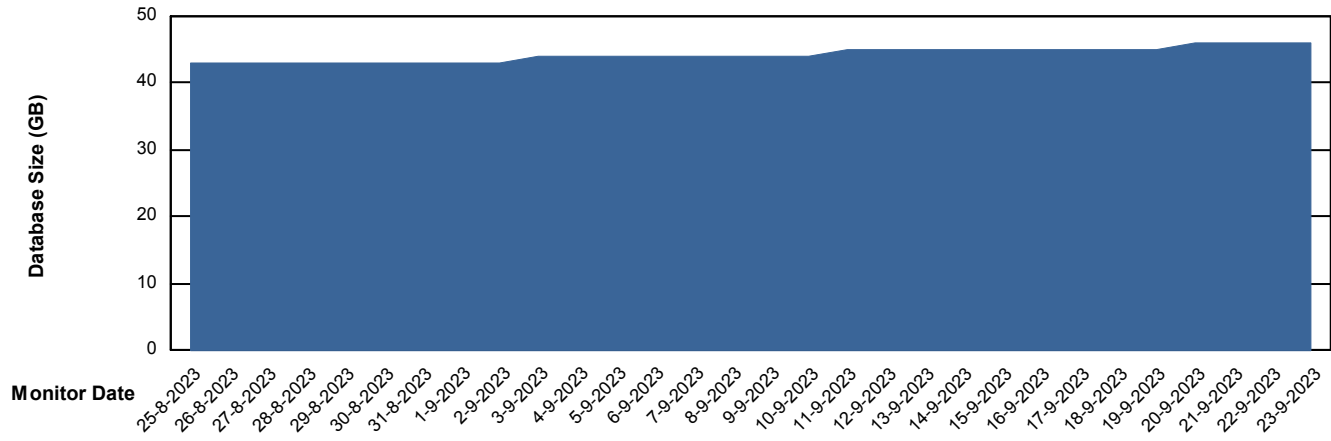

DATABASE SIZE KBR_PRD_DB-SRV1_DB

Database growth over last month