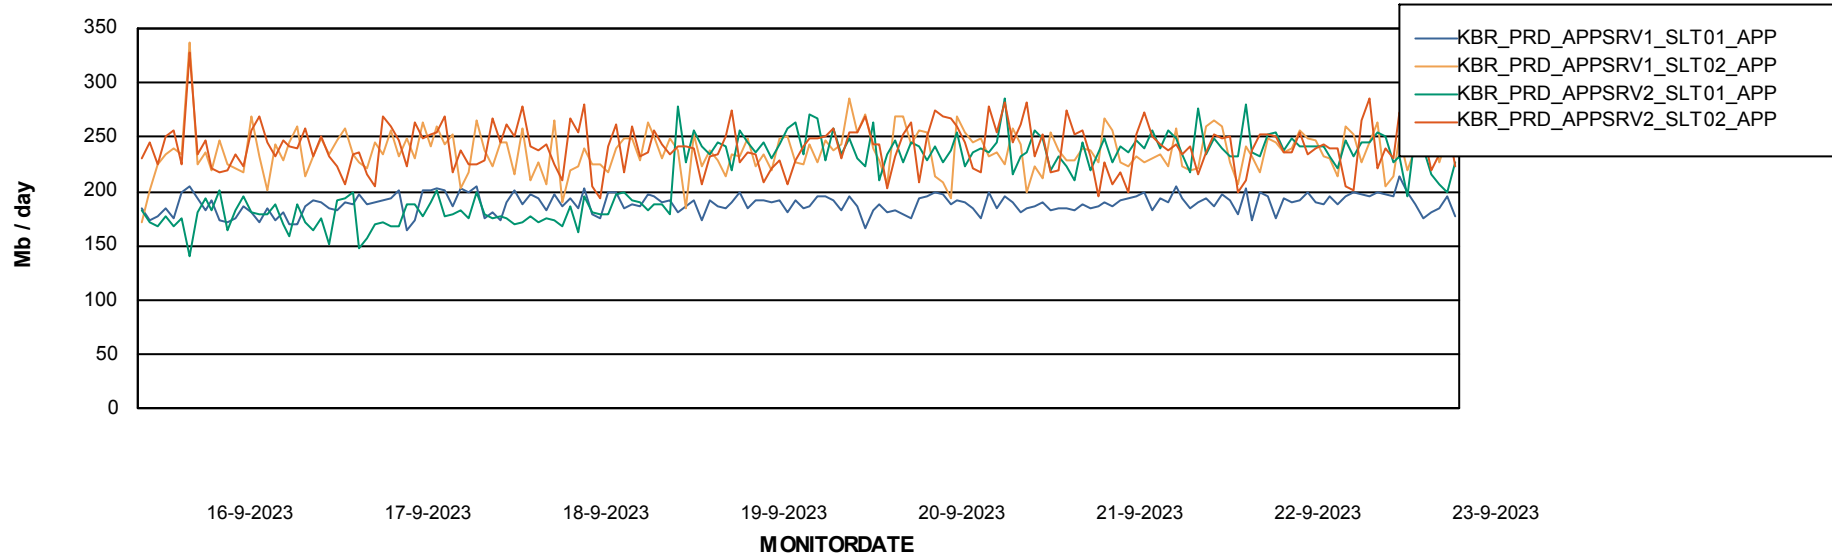

ABSSolute Application Server Services

Avg memory used per ABS Server Service