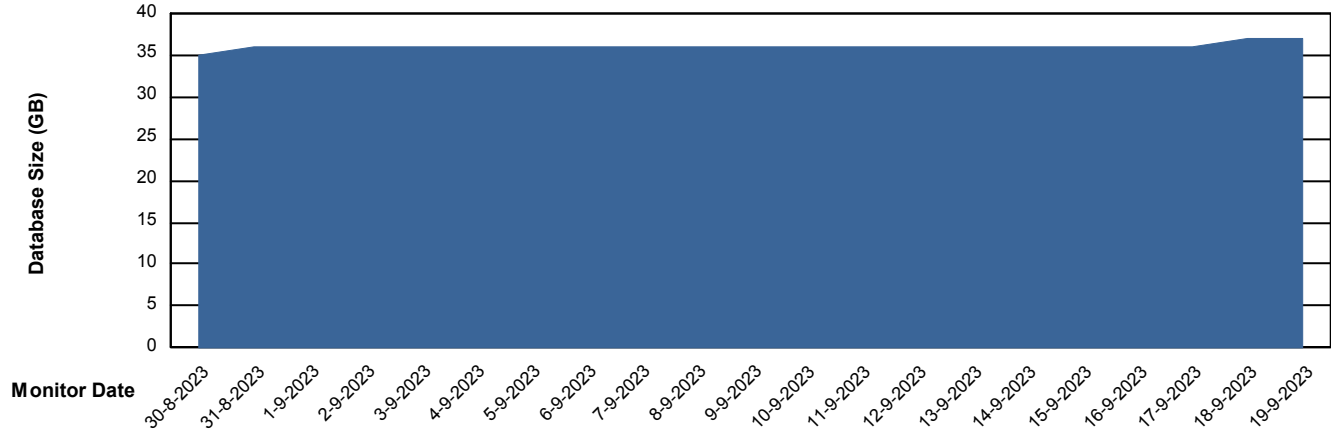

DATABASE SIZE HUE_PRD_S-ORABI2_DB

Database growth over last month