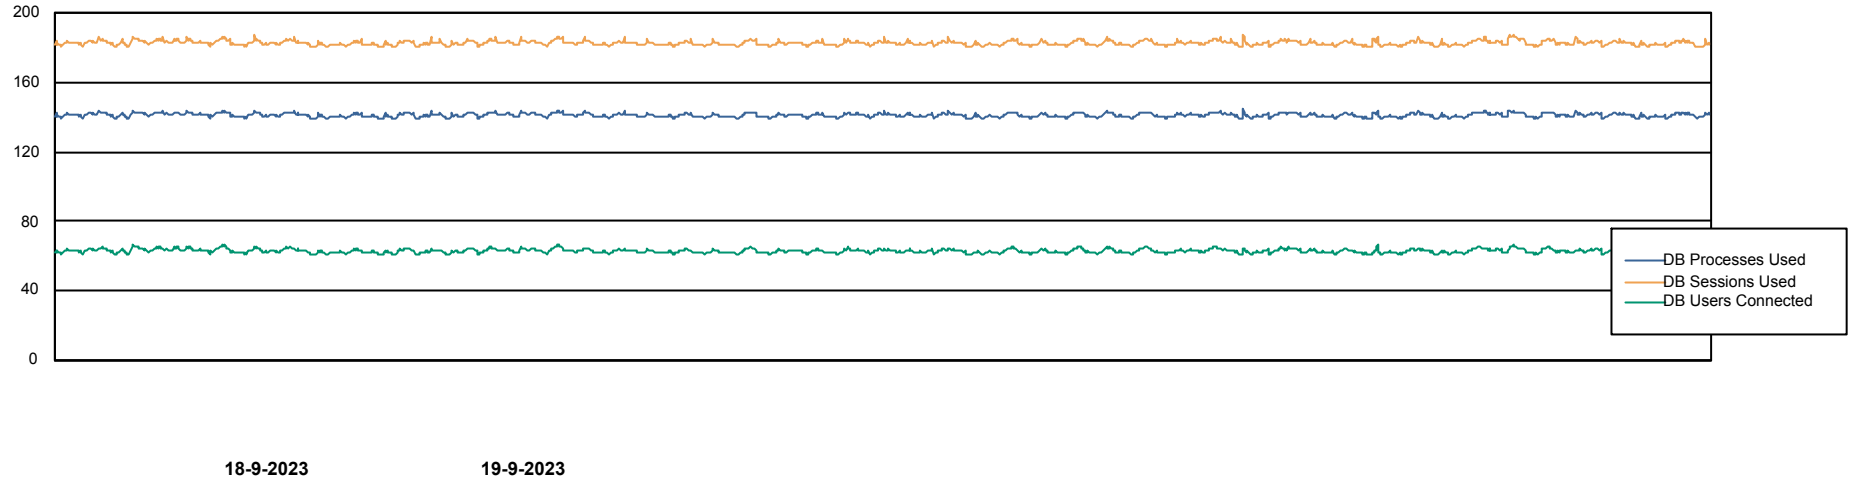

Database Performance HUE_PRD_S-ORABI2_DB