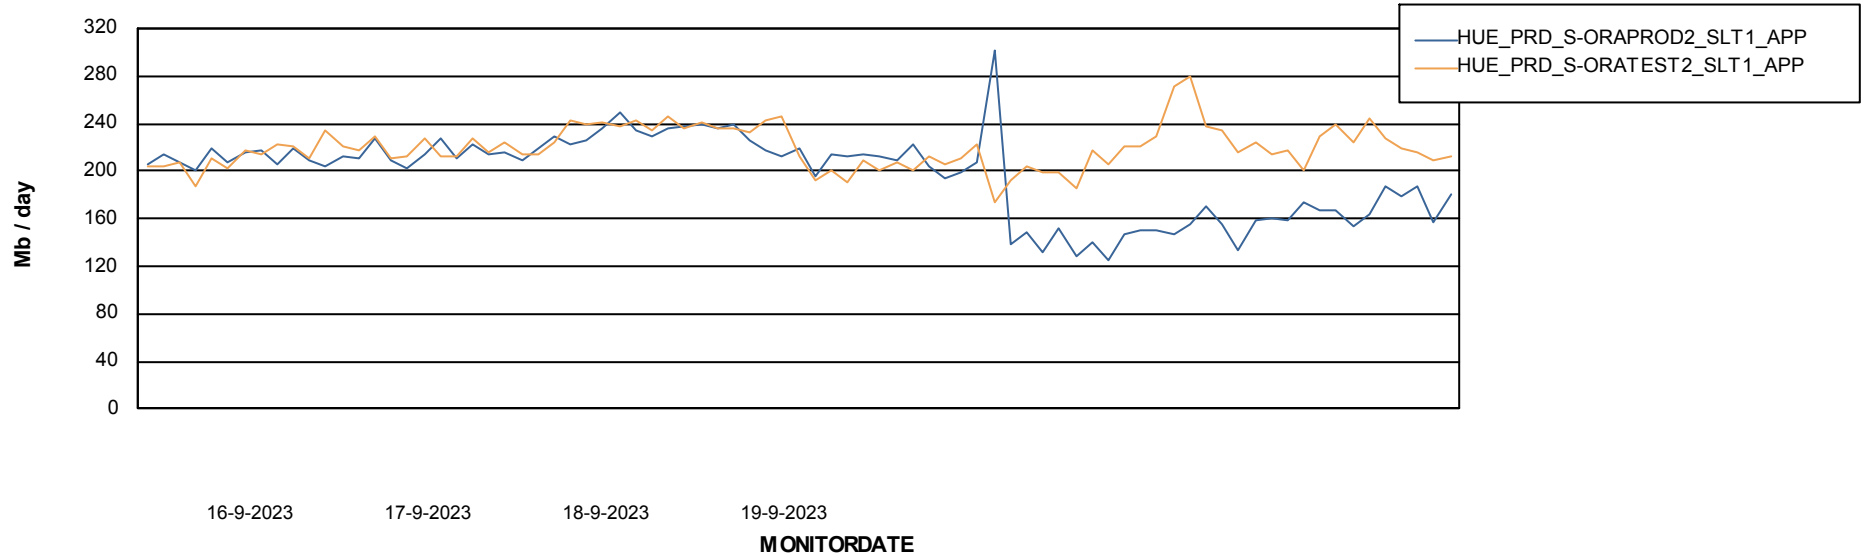

ABSSolute Application Server Services

Avg memory used per ABS Server Service