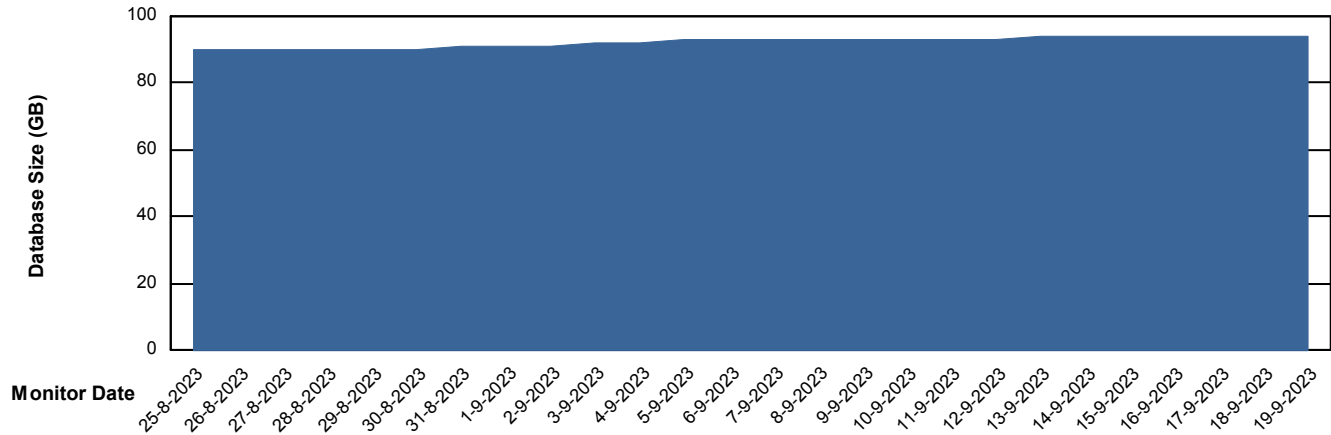

DATABASE SIZE HUE_PRD_S-ORAPROD2_DB

Database growth over last month