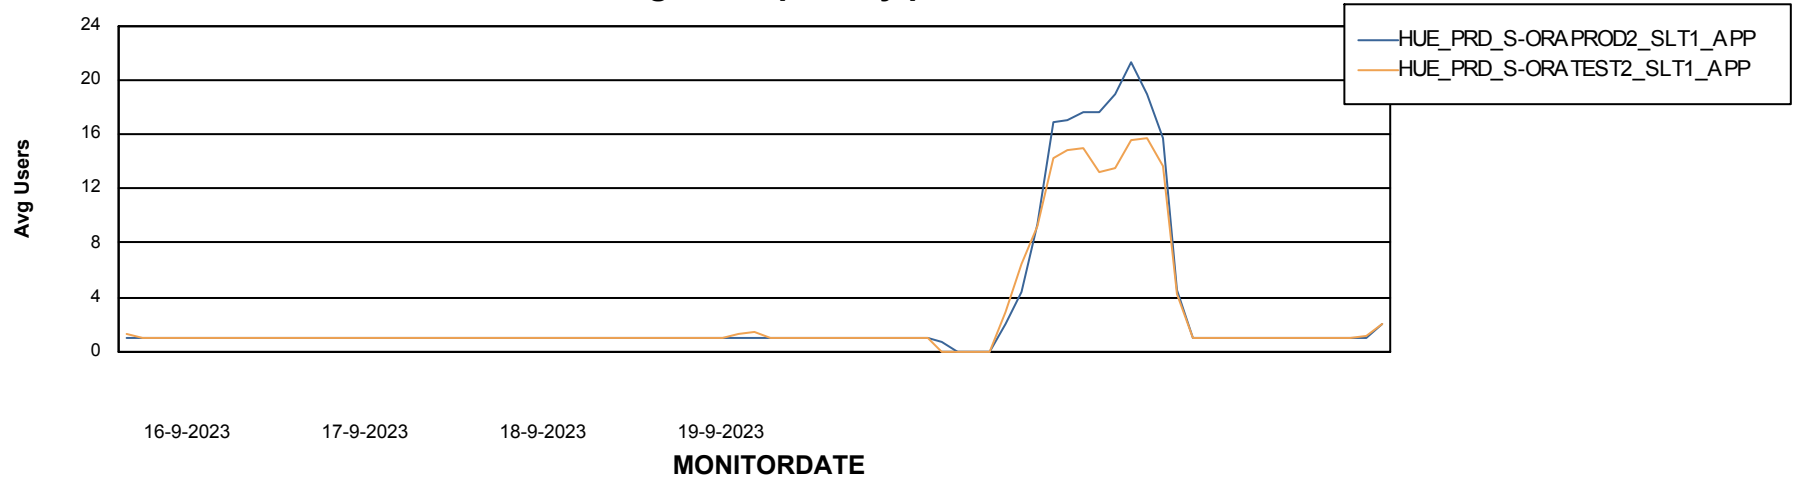

Avg users per day per ABS server