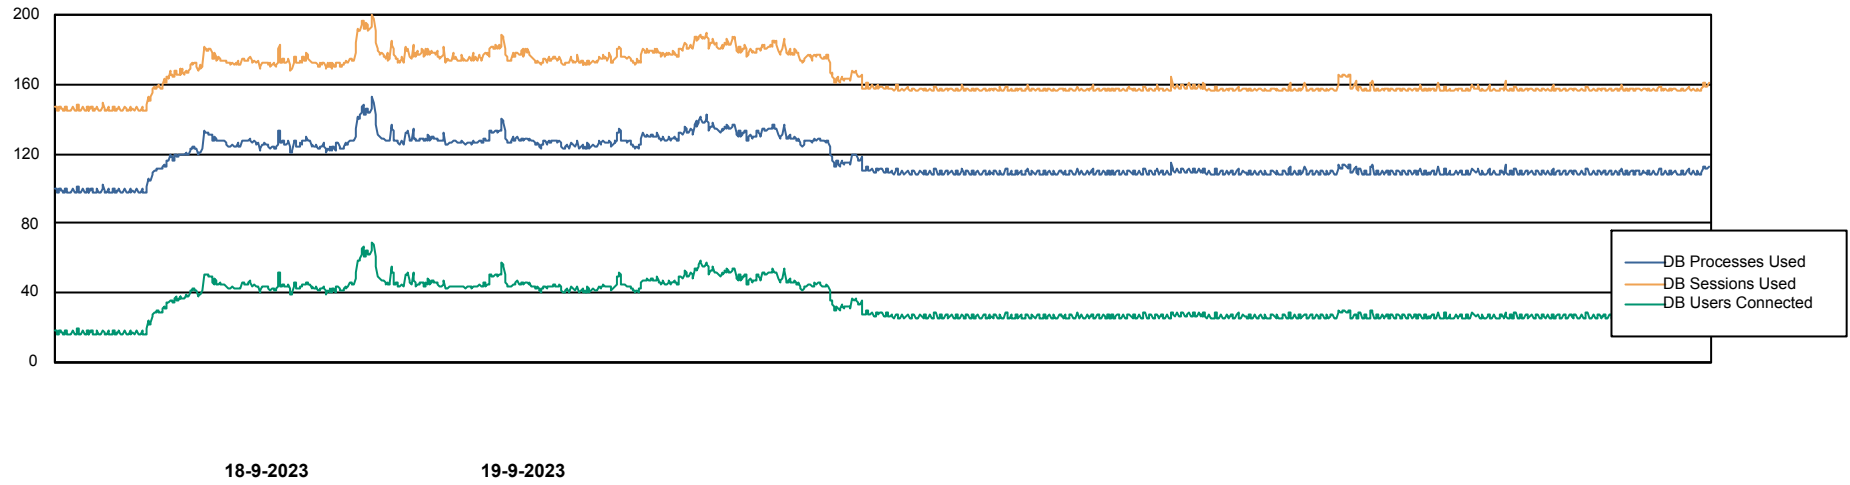

Weekly SLA Customer Report

Customer HUE_Production
Database ID 154

Database Performance HUE_PRD_S-ORABI2_DB

Weekly SLA Customer Report

Customer HUE_Production
Database ID 154

Database Performance HUE_PRD_S-ORAPROD2_DB