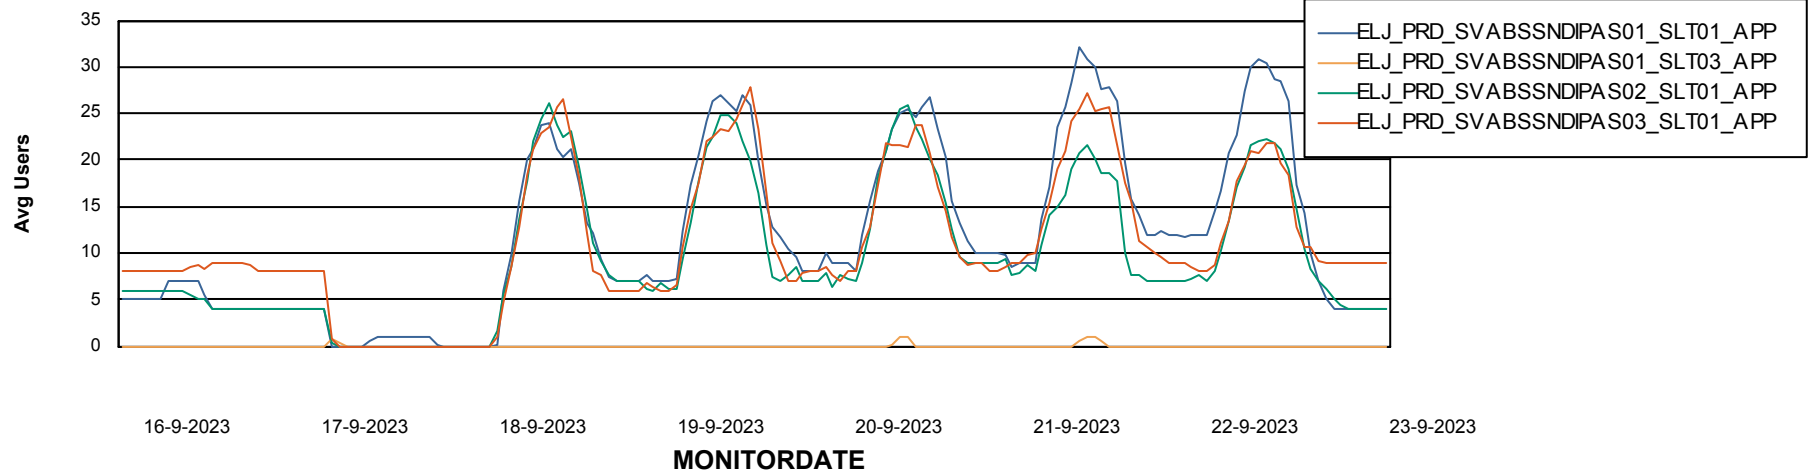

Weekly SLA Customer Report

Customer ELJ Production
Database ID 72

ABSSolute Application Server Services

Avg memory used per ABS Server Service

Avg users per day per ABS server

Weekly SLA Customer Report

Customer ELJ Production
Database ID 72