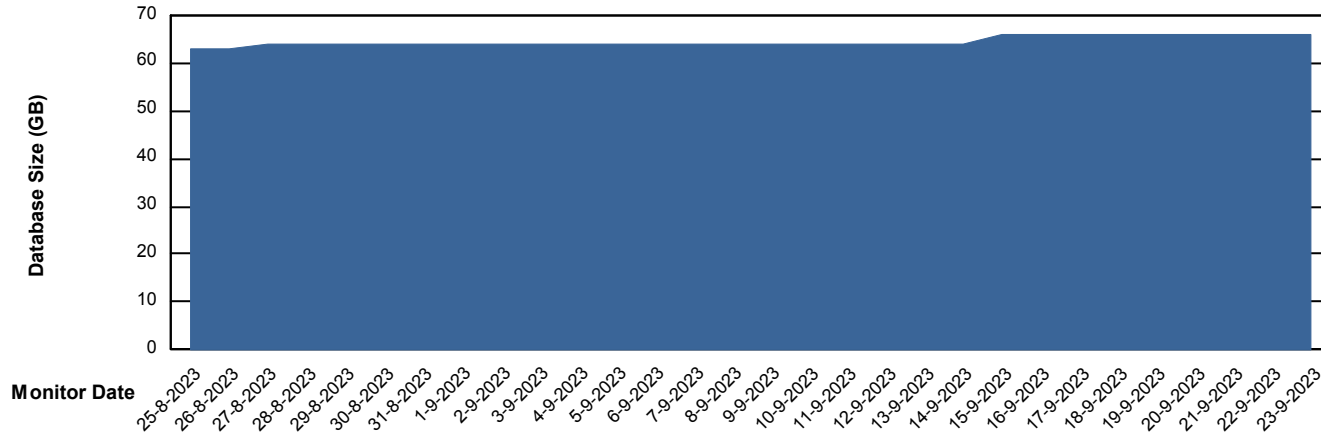

Weekly SLA Customer Report

Customer ELJ Production
Database ID 72

Database Performance ELJDB_BI_FRASEQXPRDDB03

Weekly SLA Customer Report

Customer ELJ Production
Database ID 72

DATABASE SIZE ELJ_FRASEQXPRDDB01_PROD_DB

Database growth over last month

DATABASE SIZE ELJDB_BI_FRASEQXPRDDB03

Database growth over last month

Weekly SLA Customer Report

Customer ELJ Production
 Database ID 72

Database Tablespace ELJ_FRASEQXPRDDB01_PROD_DB