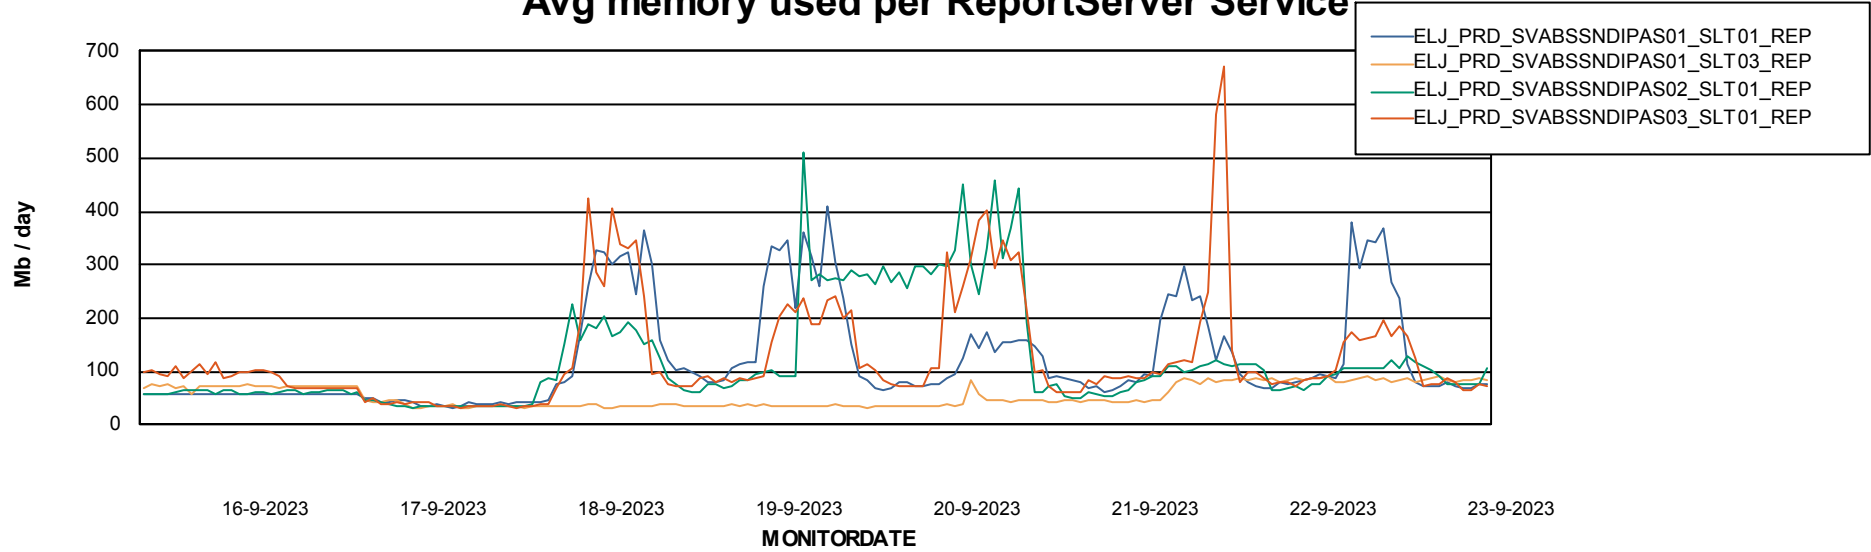

ABSSolute Application ReportServer Services

Avg memory used per ReportServer Service