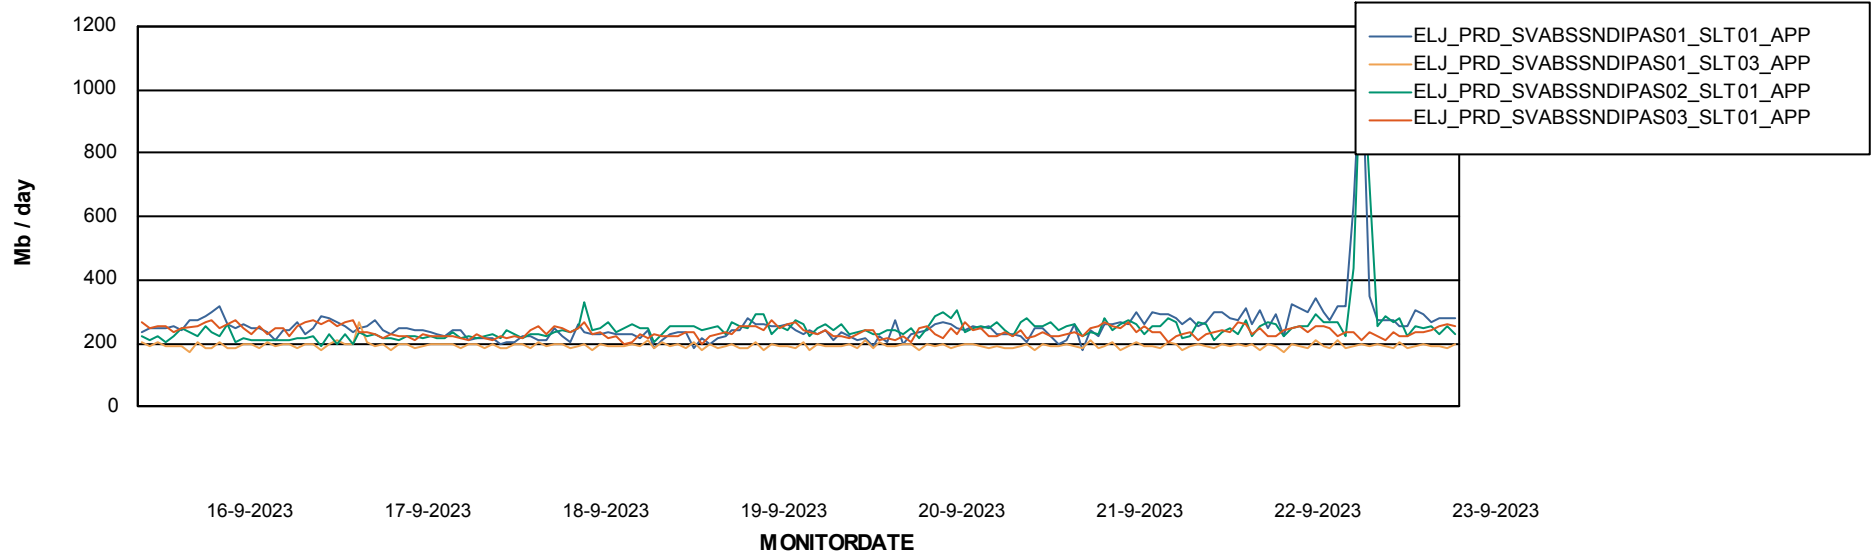

ABSSolute Application Server Services

Avg memory used per ABS Server Service