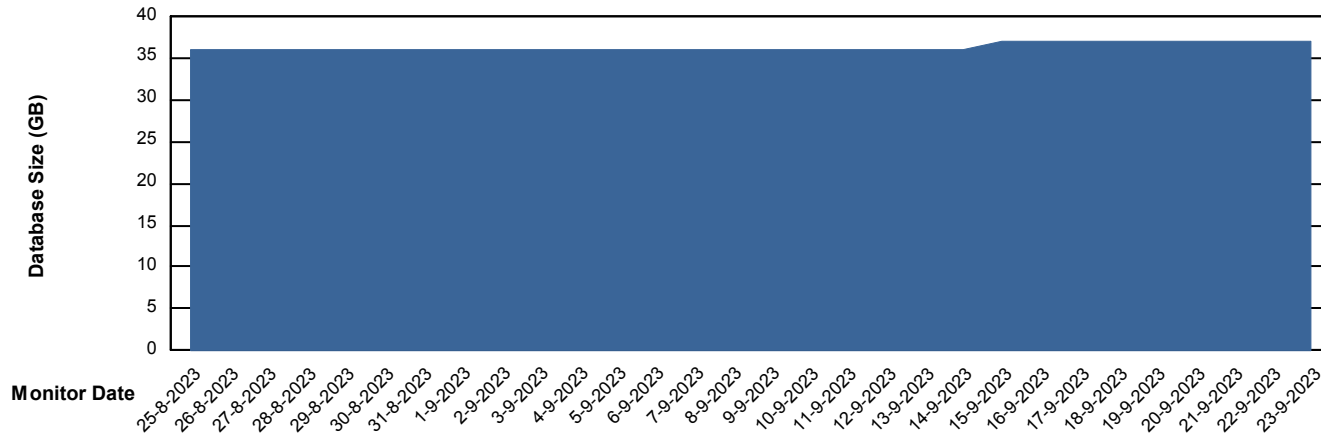

Weekly SLA Customer Report

Customer ELJ Production
Database ID 72

Database Performance ELJDB_BI_FRASEQXPRDDB03

Weekly SLA Customer Report

Customer ELJ Production
Database ID 72

DATABASE SIZE ELJ_FRASEQXPRDDB01_PROD_DB

Database growth over last month

DATABASE SIZE ELJDB_BI_FRASEQXPRDDB03

Database growth over last month

Weekly SLA Customer Report

Customer ELJ Production
 Database ID 72

Database Tablespace ELJ_FRASEQXPRDDB01_PROD_DB