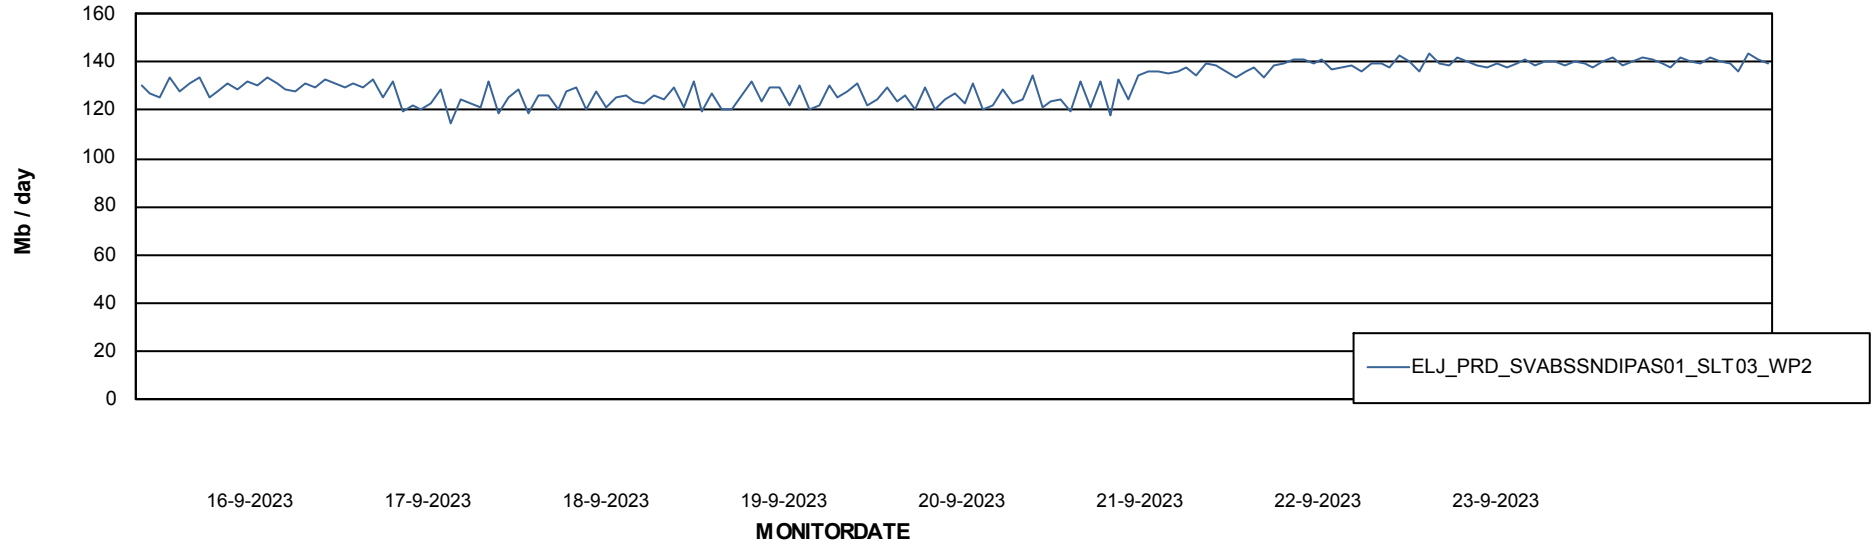

ABSSolute Application ReportServer Services

Avg memory used per ReportServer Service

Weekly SLA Customer Report

Customer ELJ Production
Database ID 72

ABSSolute Web Component Services

Avg memory used per ABS Web component