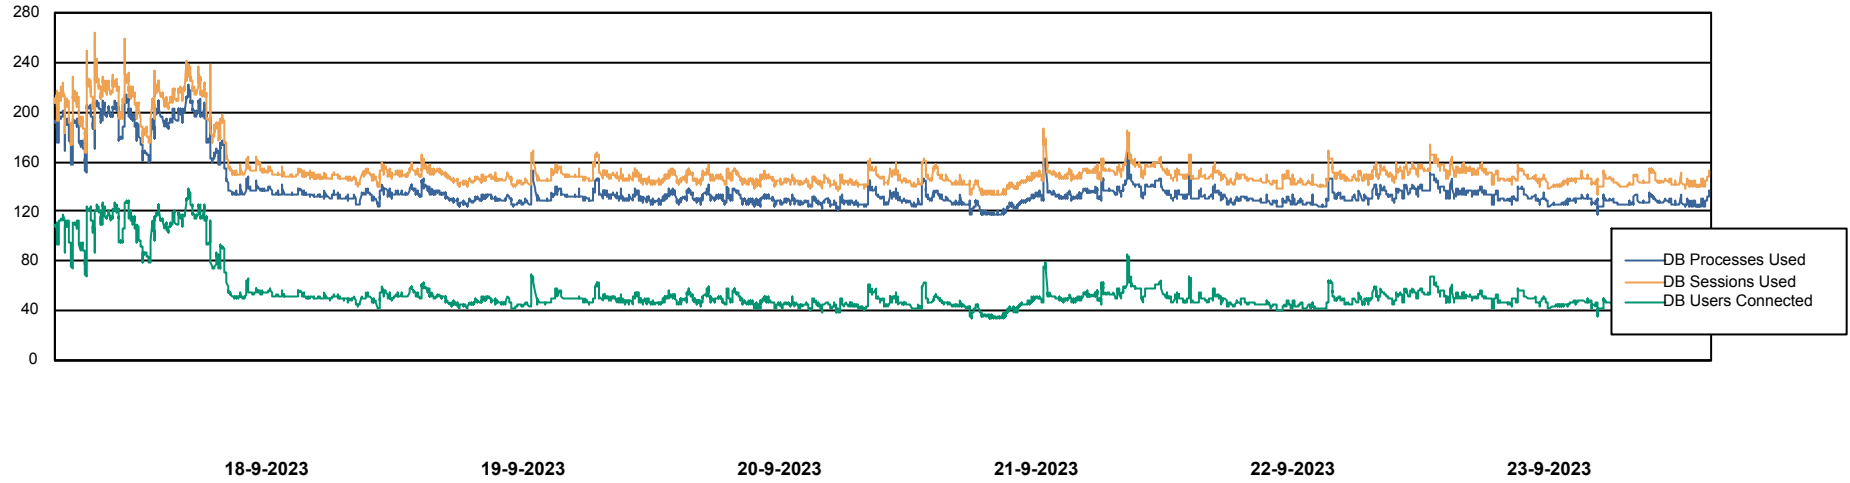

Weekly SLA Customer Report

Customer ELI_Production
Database ID 62

Database Performance ELIDB_BI

Weekly SLA Customer Report

Customer ELI_Production
Database ID 62

Database Performance ELIDB_Production

Weekly SLA Customer Report