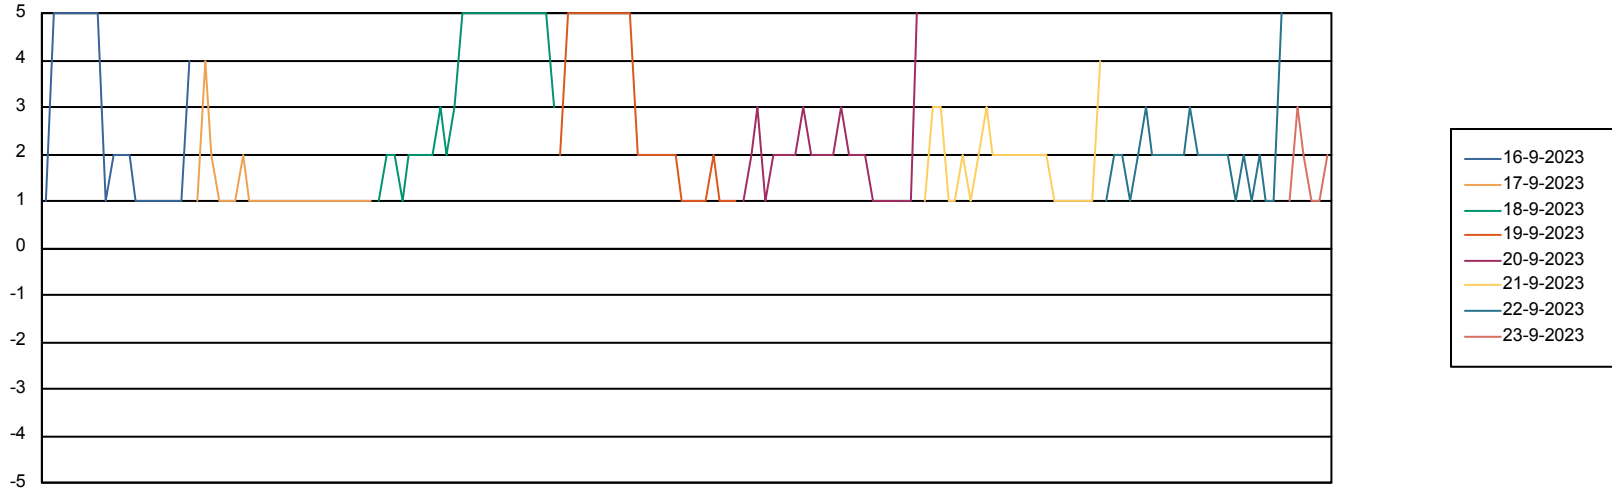

Standby Database Health ELI_Production

Recovery lag for last 7 days