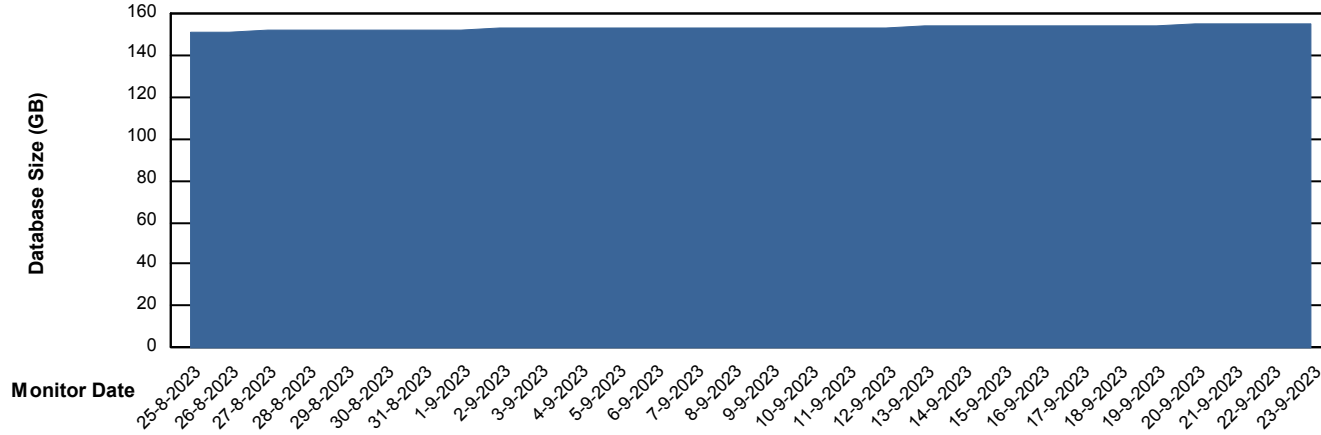

Customer ELI_Production
Database ID 62

Database Performance ELIDB_Standby

Weekly SLA Customer Report

Customer ELI_Production
Database ID 62

DATABASE SIZE ELIDB_BI

Database growth over last month

DATABASE SIZE ELIDB_Production

Database growth over last month

Weekly SLA Customer Report

Customer ELI_Production
Database ID 62

Database Tablespace ELIDB_BI

Date	Tablespace Name	Filesize (Gb)	Usedsize (Gb)	Percentage free
23-9-2023	ABSDATA	100	78	22
	INDX	100	74	26
22-9-2023	ABSDATA	100	78	22
	INDX	100	74	26
21-9-2023	ABSDATA	100	78	22
	INDX	100	74	26
20-9-2023	ABSDATA	100	78	22
	INDX	100	73	27
19-9-2023	ABSDATA	100	78	22
	INDX	100	73	27
18-9-2023	ABSDATA	100	78	22
	INDX	100	73	27
17-9-2023	ABSDATA	100	78	22
	INDX	100	73	27