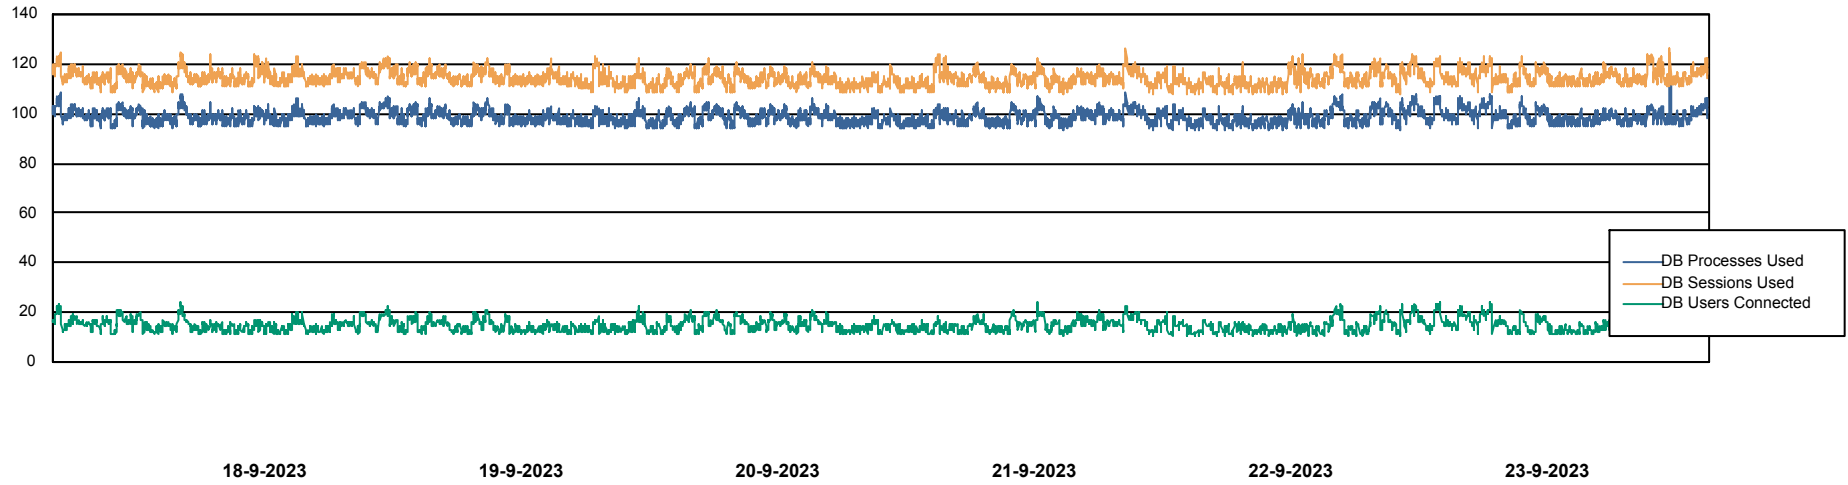

Database Performance ELIDB_BI