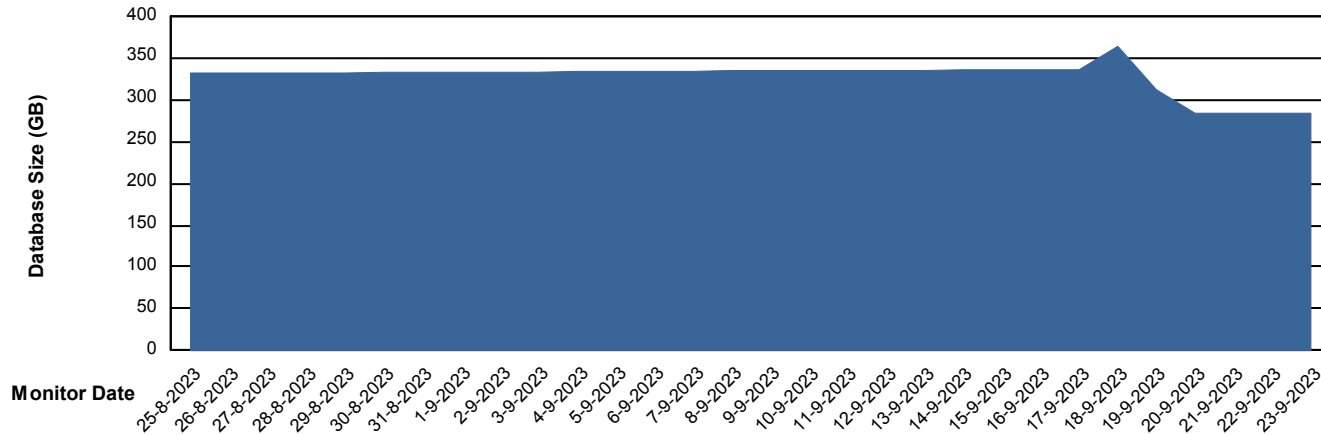

Customer ELI_Production
Database ID 62

Database Performance ELIDB_Standby

Weekly SLA Customer Report

Customer ELI_Production
Database ID 62

DATABASE SIZE ELIDB_BI

Database growth over last month

DATABASE SIZE ELIDB_Production

Database growth over last month

Weekly SLA Customer Report

Customer ELI_Production
Database ID 62

Database Tablespace ELIDB_BI

Date	Tablespace Name	Filesize (Gb)	Usedsize (Gb)	Percentage free
23-9-2023	ABSDATA	100	78	22
	INDX	100	74	26
22-9-2023	ABSDATA	100	78	22
	INDX	100	74	26
21-9-2023	ABSDATA	100	78	22
	INDX	100	74	26
20-9-2023	ABSDATA	100	78	22
	INDX	100	73	27
19-9-2023	ABSDATA	100	78	22
	INDX	100	73	27
18-9-2023	ABSDATA	100	78	22
	INDX	100	73	27
17-9-2023	ABSDATA	100	78	22
	INDX	100	73	27