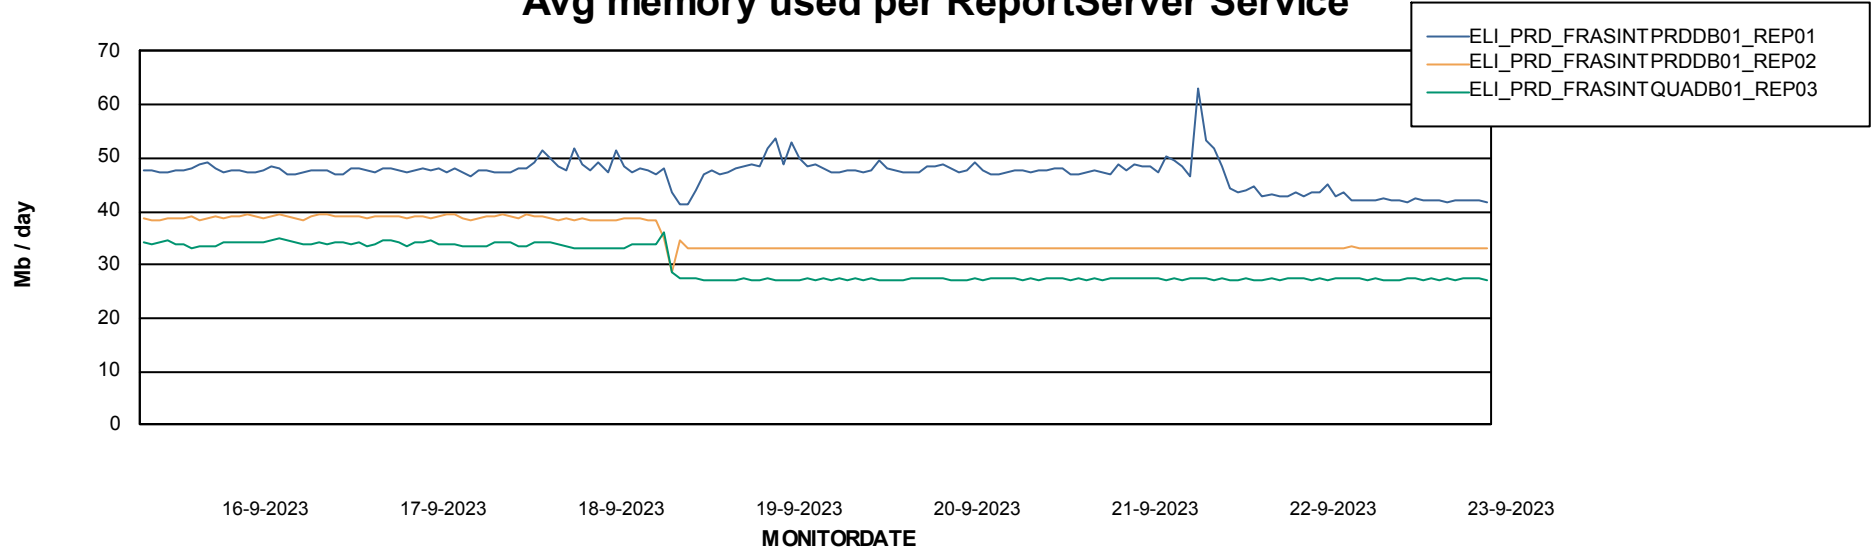

Avg memory used per ABS Server Service

Avg users per day per ABS server

Weekly SLA Customer Report

Customer ELI_Production
Database ID 62

ABSSolute Application ReportServer Services

Avg memory used per ReportServer Service