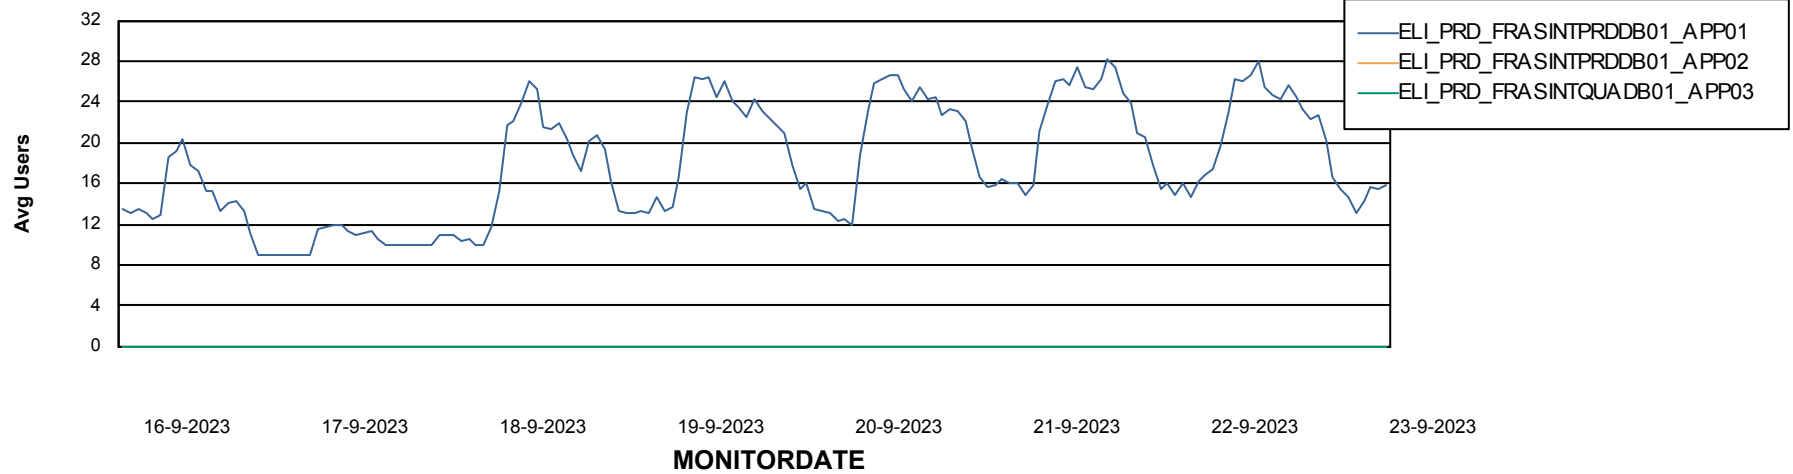

Avg users per day per ABS server