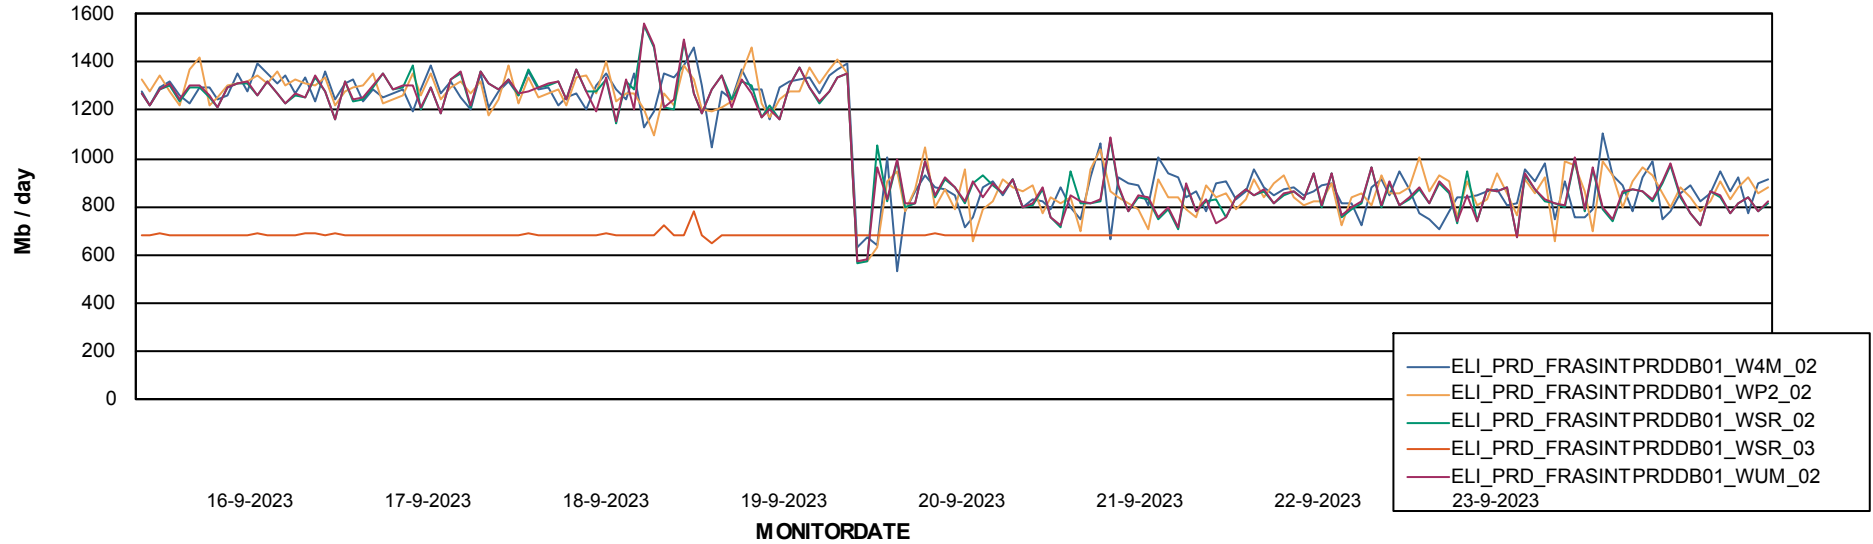

ABSSolute Web Component Services

Avg memory used per ABS Web component