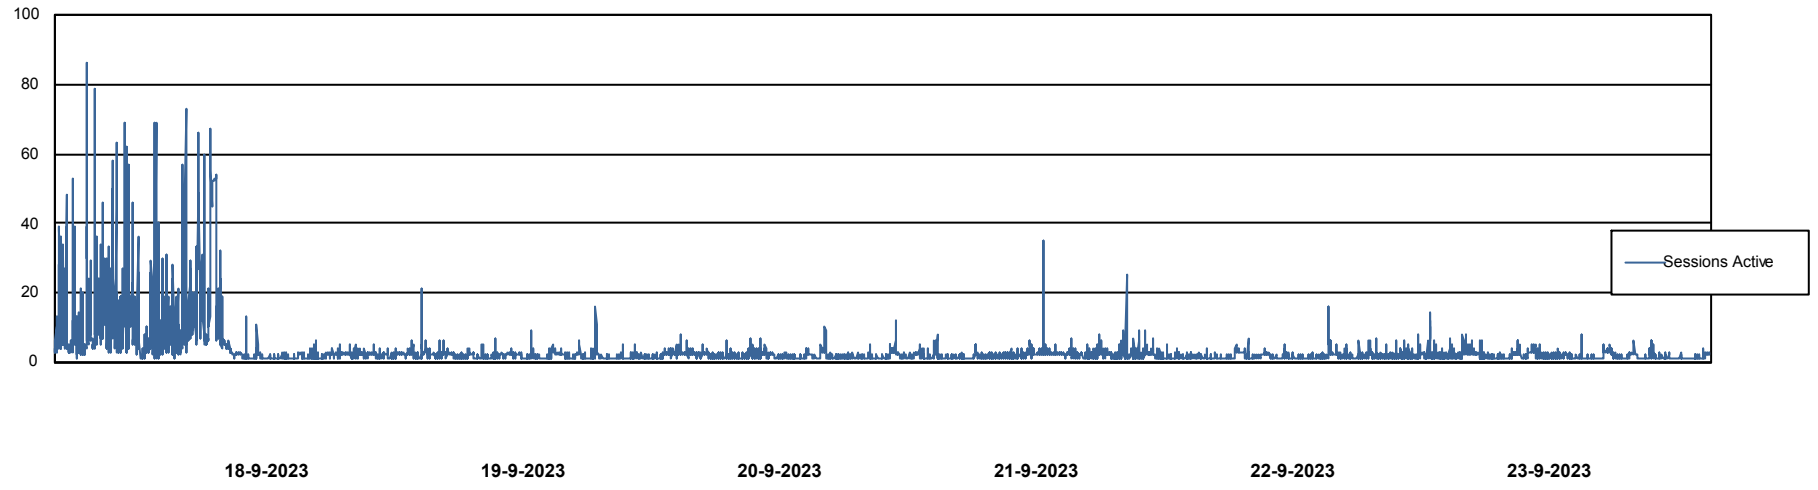

Weekly SLA Customer Report

Customer ELI_Production
Database ID 62

Database Performance ELIDB_BI

Weekly SLA Customer Report

Customer ELI_Production
Database ID 62

Database Performance ELIDB_Production

Weekly SLA Customer Report

Customer ELI_Production
Database ID 62

Database Performance ELIDB_Standby

Weekly SLA Customer Report

Customer ELI_Production
Database ID 62

DATABASE SIZE ELIDB_BI

Database growth over last month

DATABASE SIZE ELIDB_Production