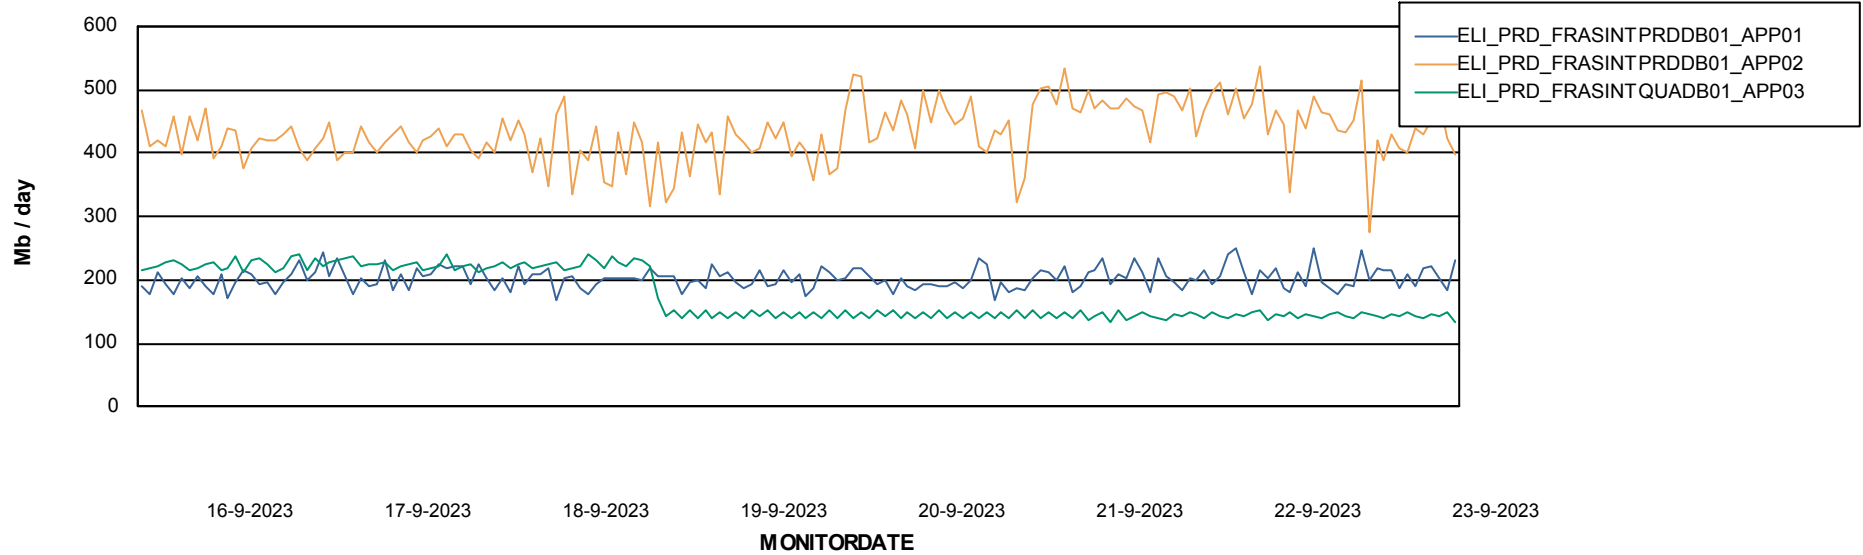

ABSSolute Application Server Services

Avg memory used per ABS Server Service