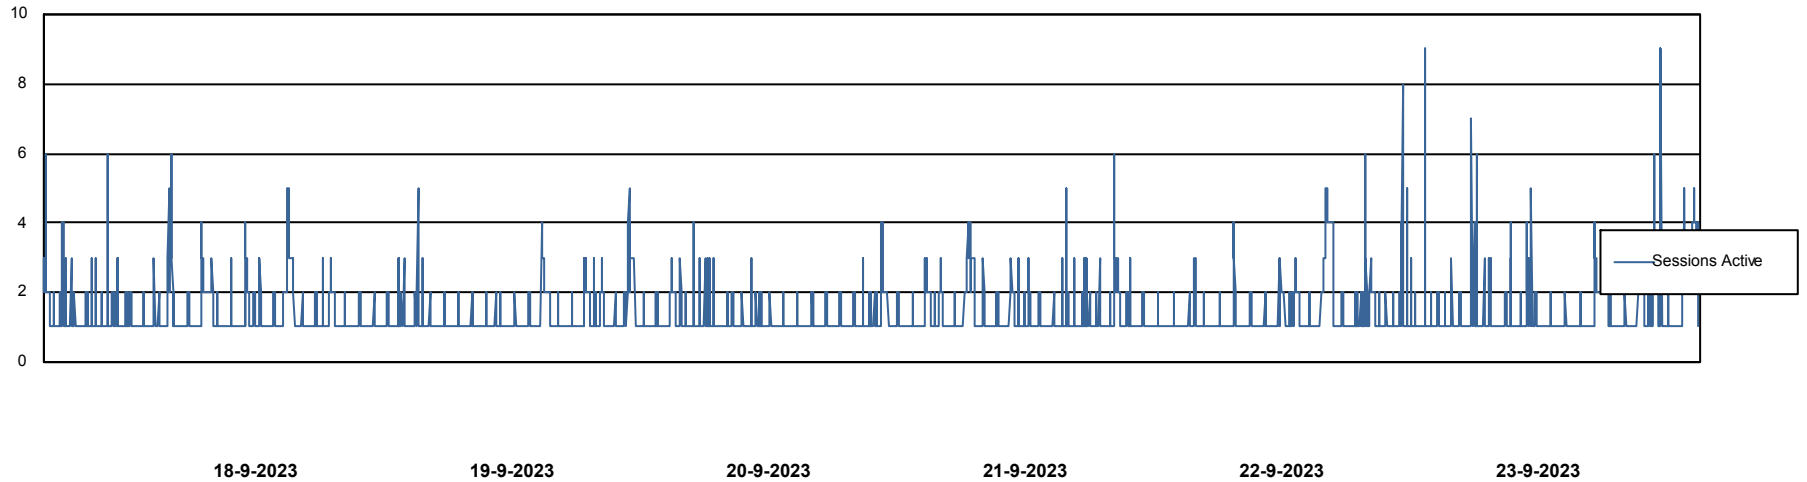

Harddisk Usage ELI_PRD_FRASINTPRDDB01

	Free disk space on / (%)	Total disk space on / (Gb)	Used disk space on / (Gb)	Free disk space on /abs (%)	Total disk space on /abs (Gb)	Used disk space on /abs (Gb)	Free disk space on /abs/dumpf	Total disk space on /abs/dumpf	Used disk space on /abs/dumpf	Free disk space on /backup (%)
23-9-2023	45	26	15	81	100	19	85	150	22	85
22-9-2023	45	26	15	81	100	19	88	150	17	88
21-9-2023	45	26	15	81	100	19	89	150	17	89
20-9-2023	45	26	14	82	100	18	88	150	18	88
19-9-2023	45	26	14	82	100	18	86	150	21	86
18-9-2023	45	26	15	82	100	18	85	150	23	85
17-9-2023	45	26	15	82	100	18	85	150	23	85

Weekly SLA Customer Report

Customer ELI_Production
Database ID 62

Database Performance ELIDB_BI

Weekly SLA Customer Report

Customer ELI_Production
Database ID 62

Database Performance ELIDB_Production

Weekly SLA Customer Report