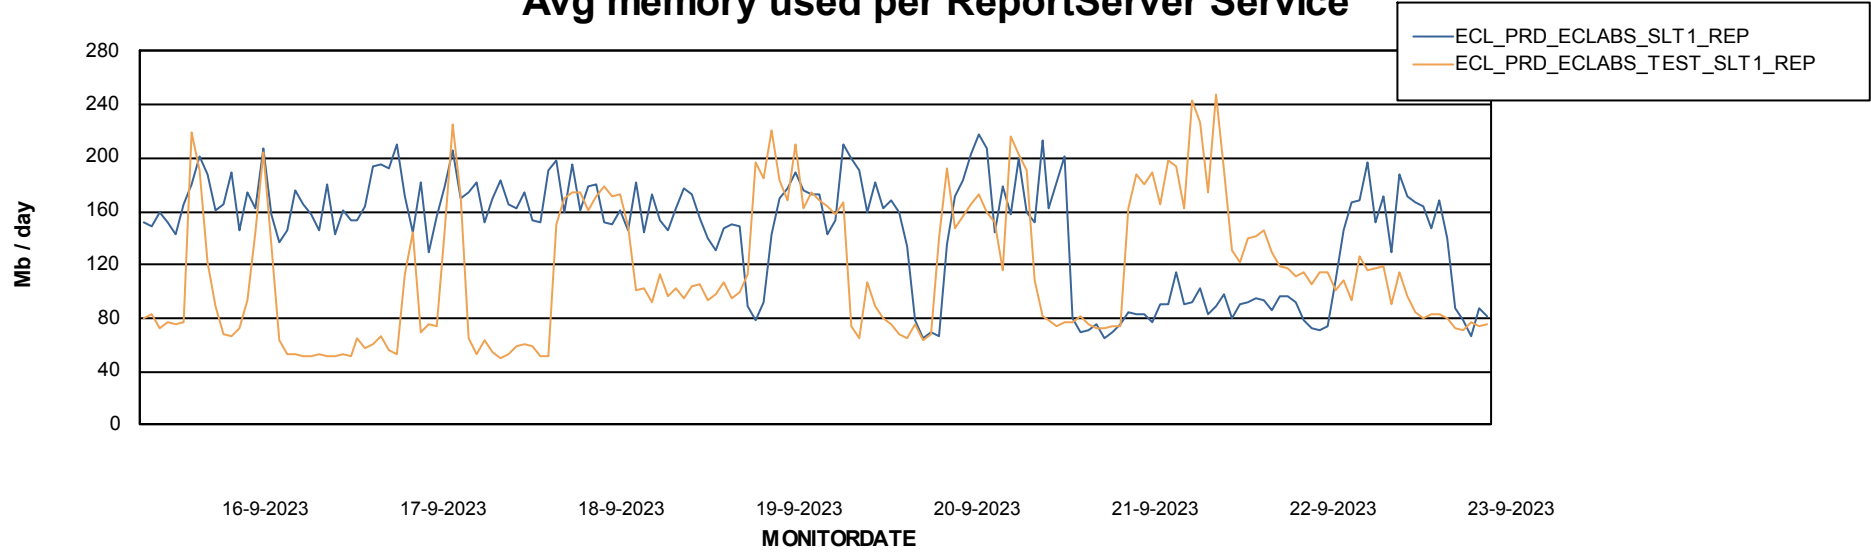

Avg users per day per ABS server

Weekly SLA Customer Report

Customer ECL_Production
Database ID 156

ABSSolute Application ReportServer Services

Avg memory used per ReportServer Service

Weekly SLA Customer Report