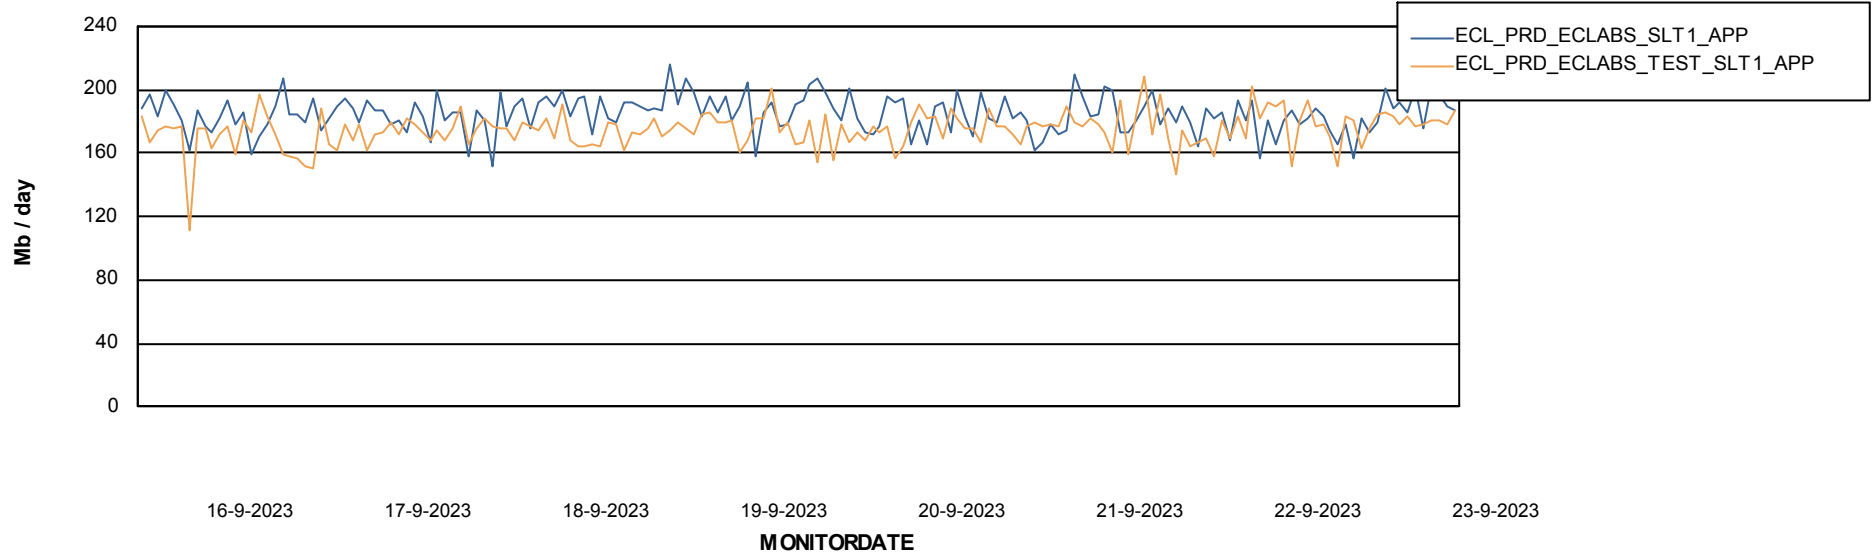

Standby Database Health ECL_Production

Recovery lag for last 7 days

Weekly SLA Customer Report

Customer ECL_Production
Database ID 156

ABSSolute Application Server Services

Avg memory used per ABS Server Service

Avg users per day per ABS server

Weekly SLA Customer Report

Customer ECL_Production
Database ID 156

ABSSolute Application ReportServer Services

Avg memory used per ReportServer Service

Weekly SLA Customer Report