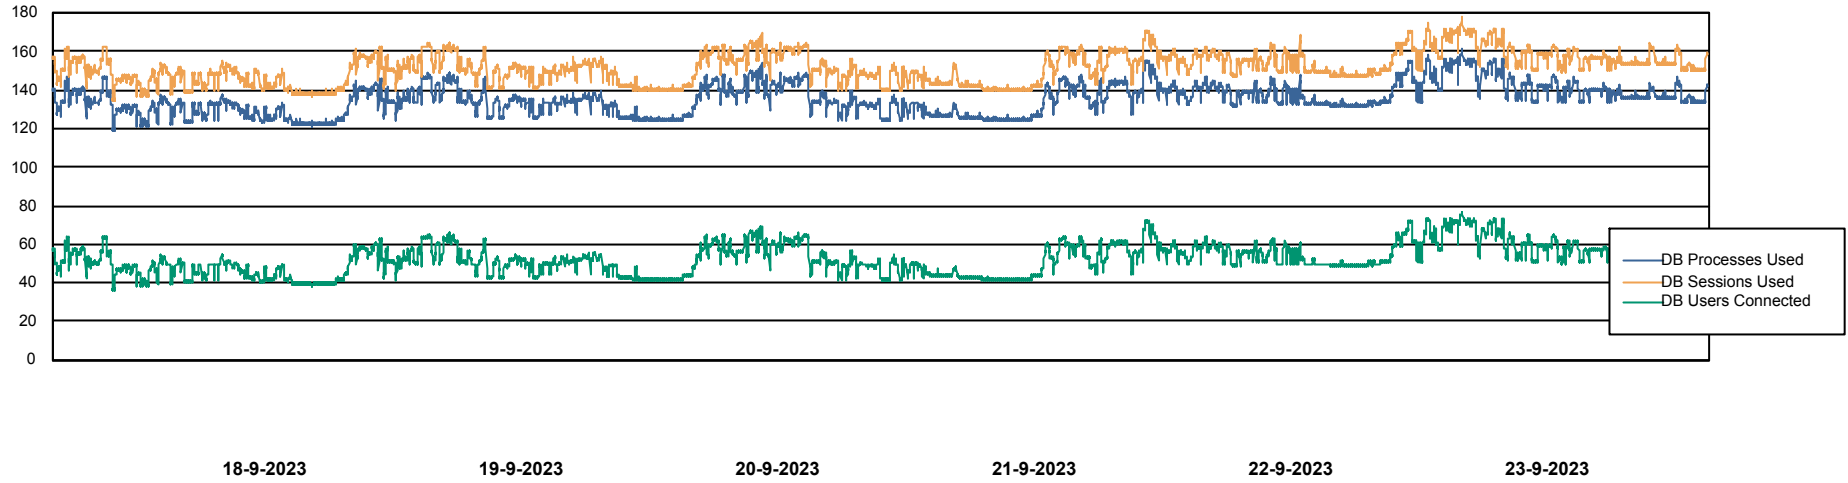

Weekly SLA Customer Report

Customer ECL_Production
Database ID 156

Harddisk Usage ECL_PRD_ECLABS-WEB

	Free disk space on C: (%)	Total disk space on C: (Gb)	Used disk space on C: (Gb)
23-9-2023	58	99	42
22-9-2023	58	99	42
21-9-2023	58	99	42
20-9-2023	58	99	42
19-9-2023	58	99	42
18-9-2023	58	99	42
17-9-2023	58	99	42

Weekly SLA Customer Report

Customer ECL_Production
Database ID 156

Database Performance ECL_PRD_ECLABS_DB_Production

Weekly SLA Customer Report

Customer ECL_Production
Database ID 156

Database Performance ECL_TEST_ECLABS-TEST_DB_STB (ECL_Standby DB)