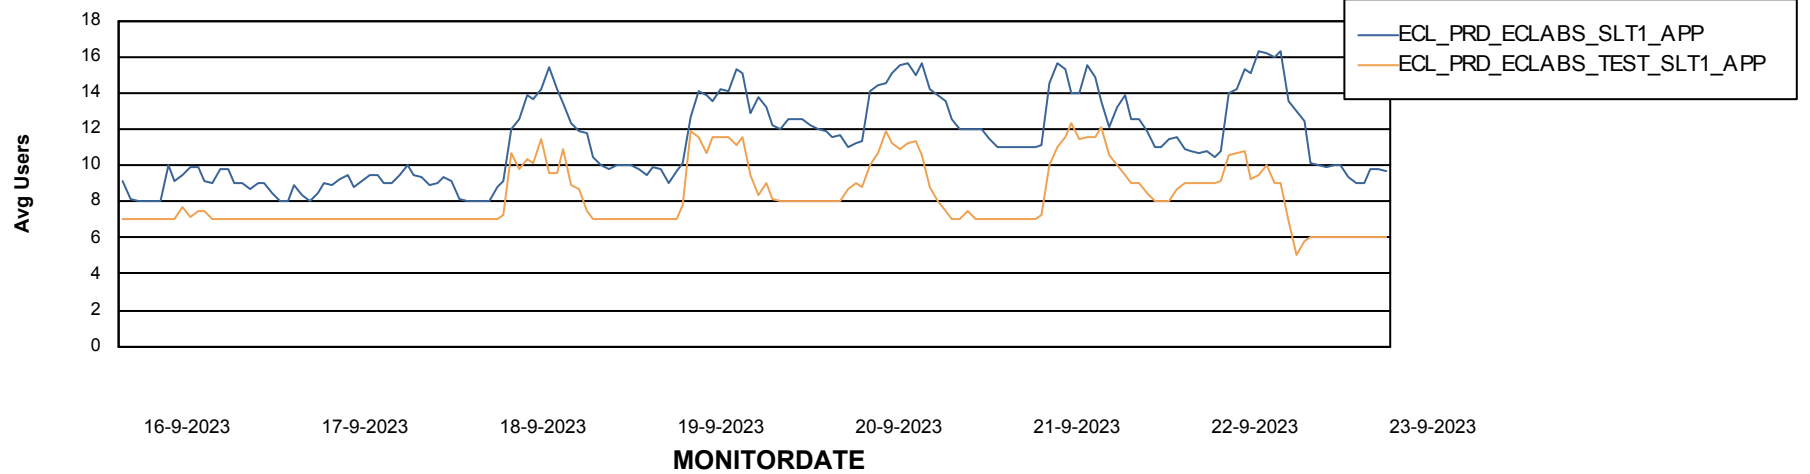

Standby Database Health ECL_Production

Recovery lag for last 7 days

Weekly SLA Customer Report

Customer ECL_Production
Database ID 156

ABSSolute Application Server Services

Avg memory used per ABS Server Service

Avg users per day per ABS server

Weekly SLA Customer Report

Customer ECL_Production
Database ID 156

ABSSolute Application ReportServer Services

Avg memory used per ReportServer Service

Weekly SLA Customer Report