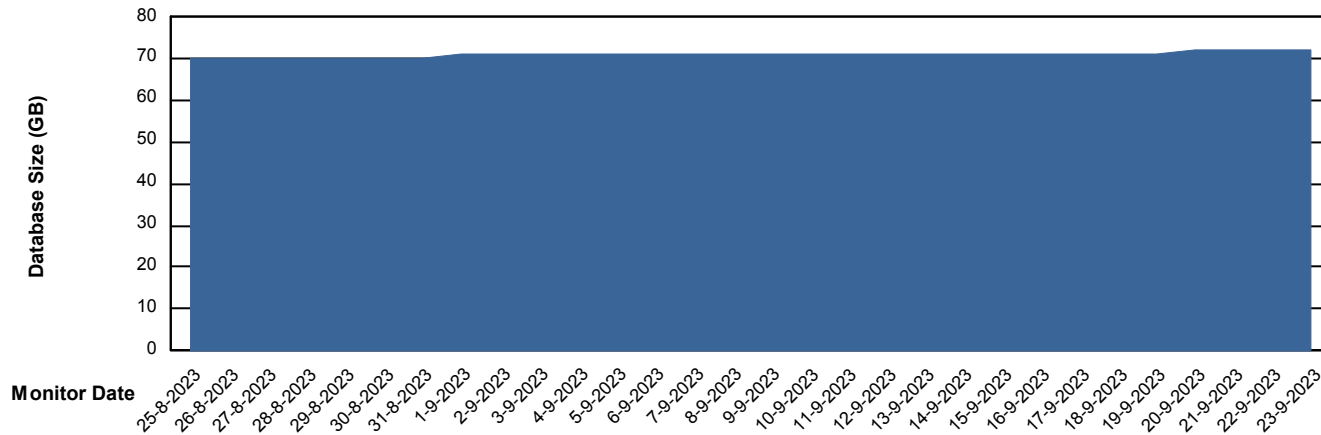

DATABASE SIZE ECL_PRD_ECLABS_DB_Production

Database growth over last month