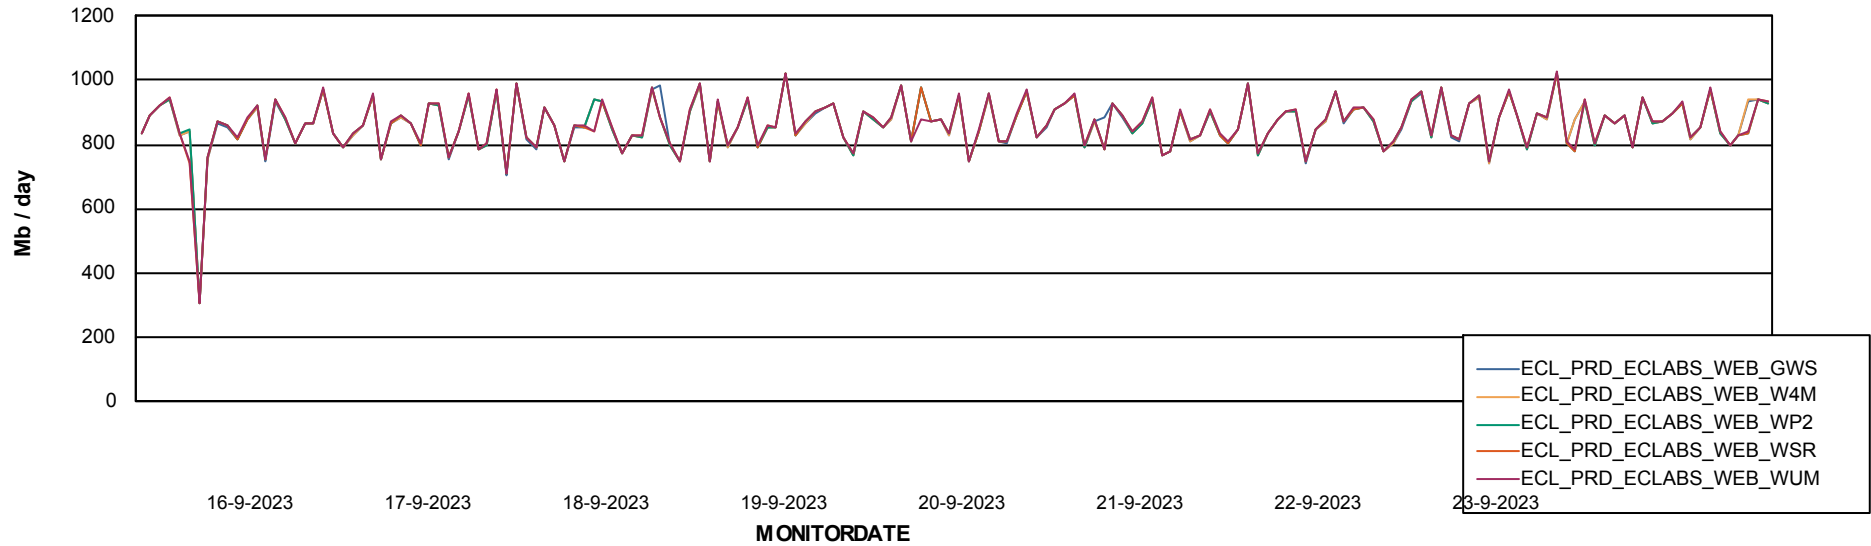

ABSSolute Web Component Services

Avg memory used per ABS Web component