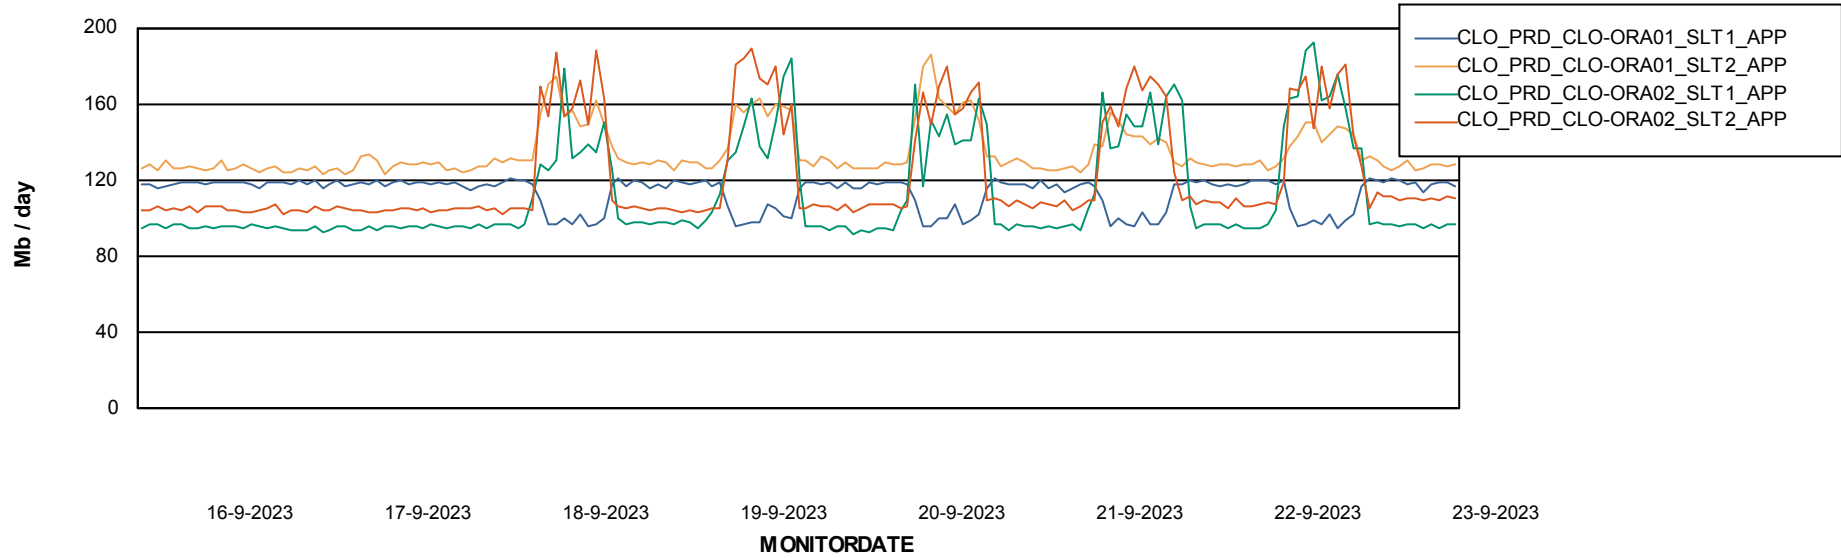

Standby Database Health CLO Production

Recovery lag for last 7 days

Weekly SLA Customer Report

Customer CLO Production
Database ID 38

ABSSolute Application Server Services

Avg memory used per ABS Server Service