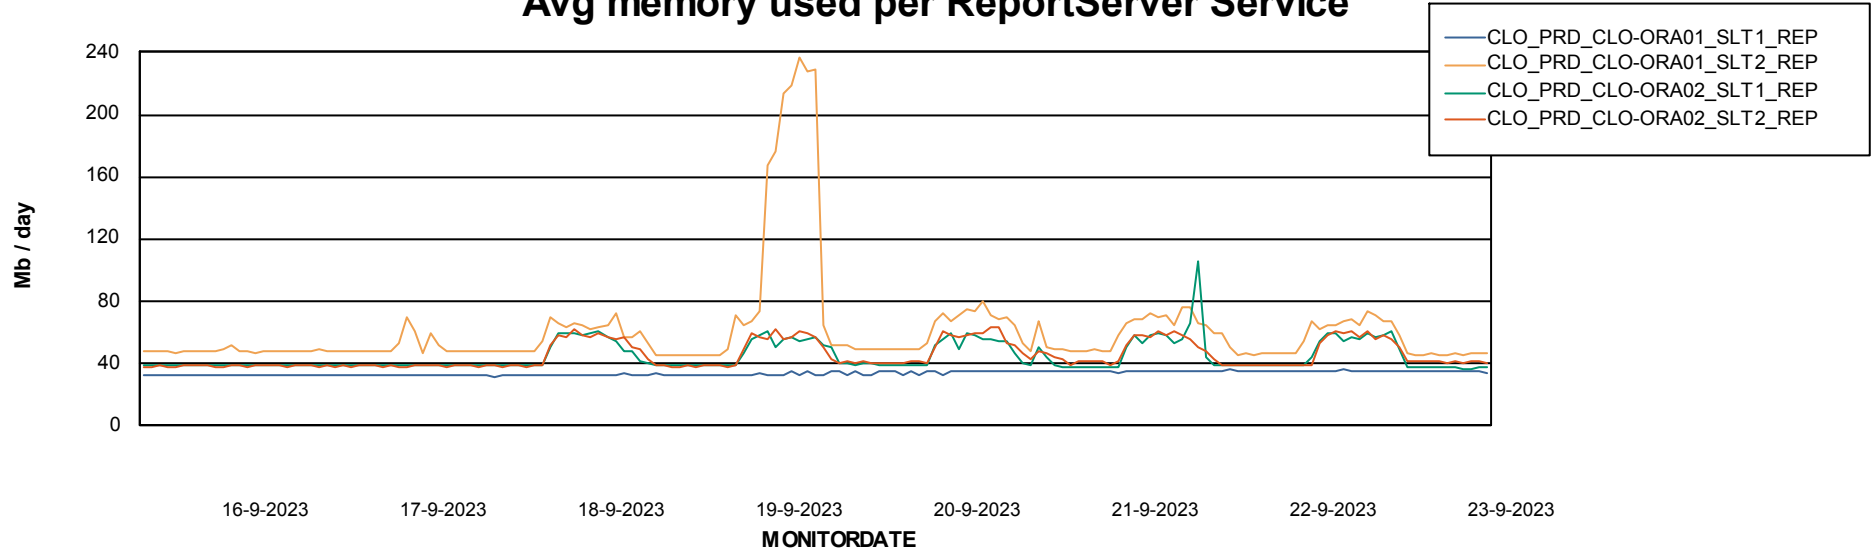

Avg users per day per ABS server

Weekly SLA Customer Report

Customer CLO Production
Database ID 38

ABSSolute Application ReportServer Services

Avg memory used per ReportServer Service

Weekly SLA Customer Report