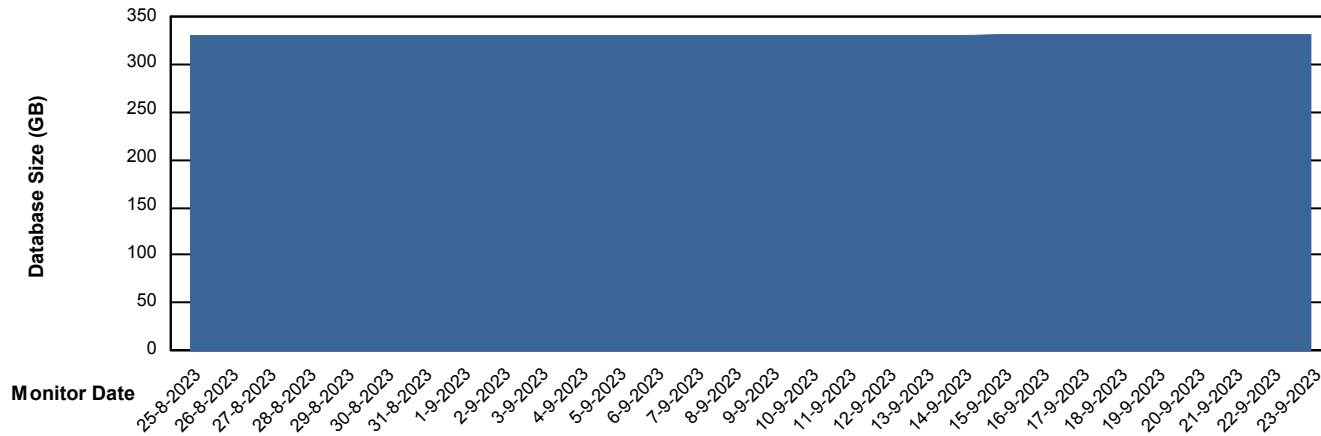

DATABASE SIZE CLODB_PRD_CLO-ORA01

Database growth over last month