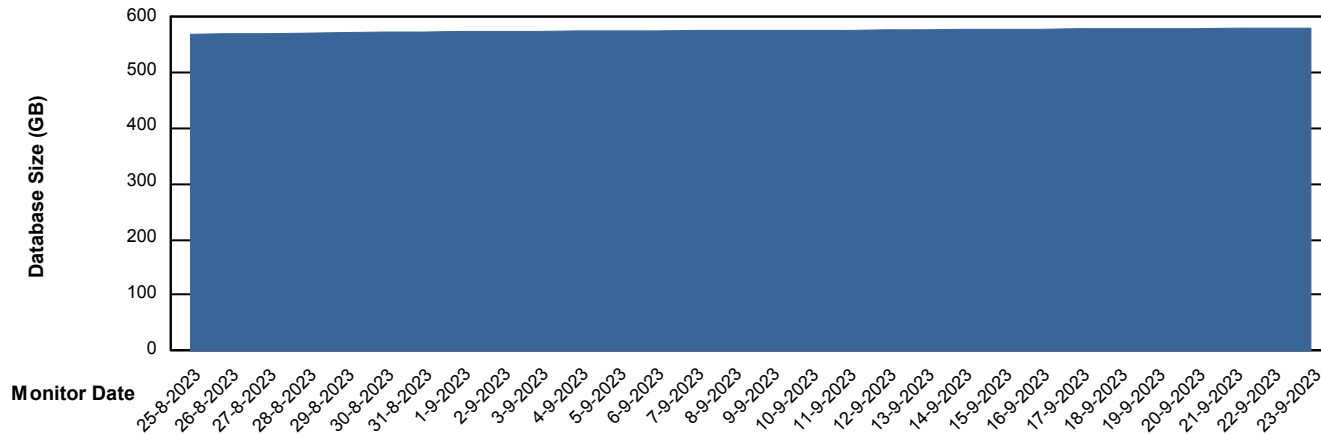

DATABASE SIZE BGG_PRD_DEDC-DB07_DB_Production

Database growth over last month