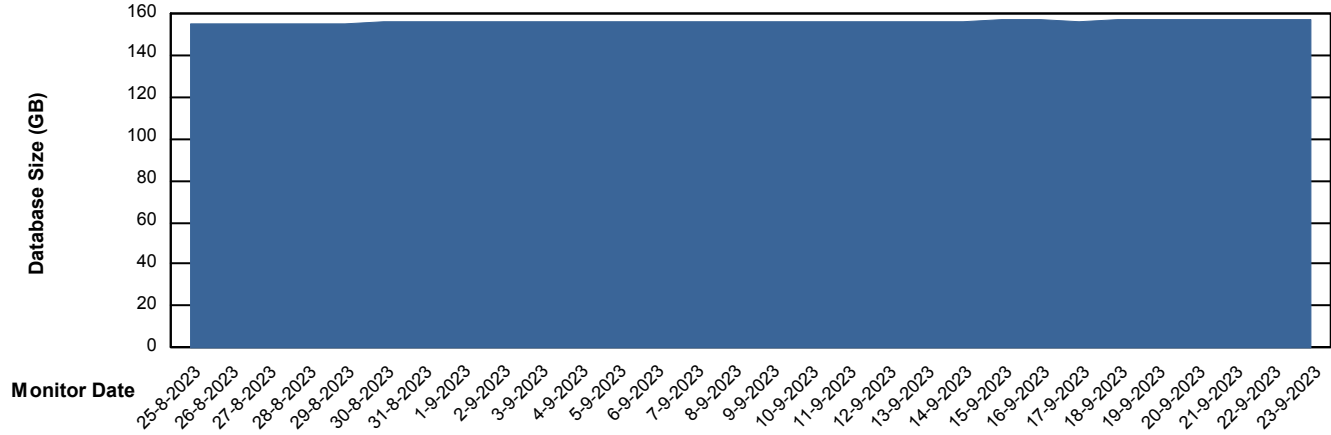

DATABASE SIZE AUJ Prod. BI DB (PABSBI1 server)

Database growth over last month