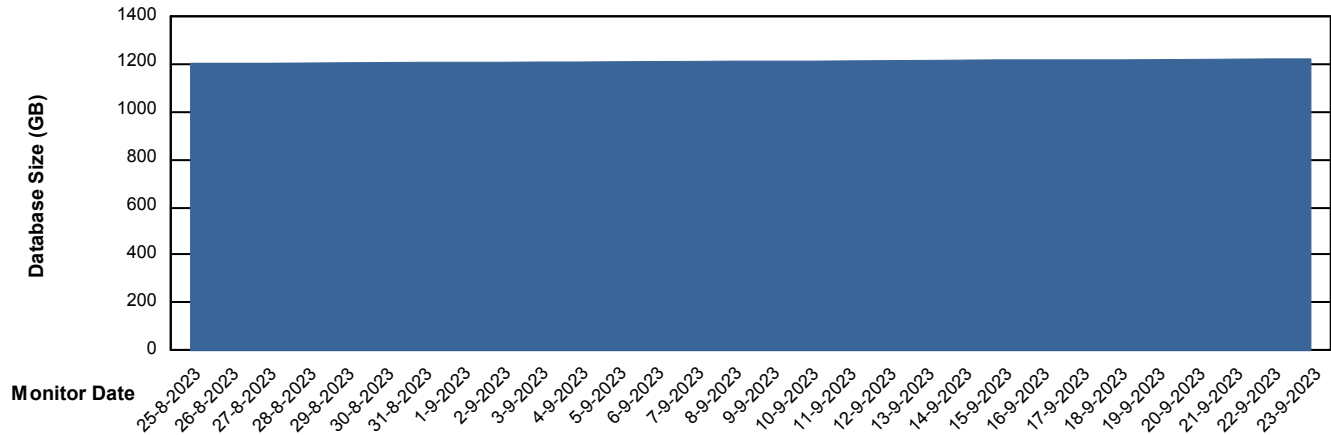

Weekly SLA Customer Report

Customer AUJ Production
Database ID 41

DATABASE SIZE AUJ Prod. BI DB (PABSBI1 server)

Database growth over last month

DATABASE SIZE AUJ_DB1_Primary

Database growth over last month