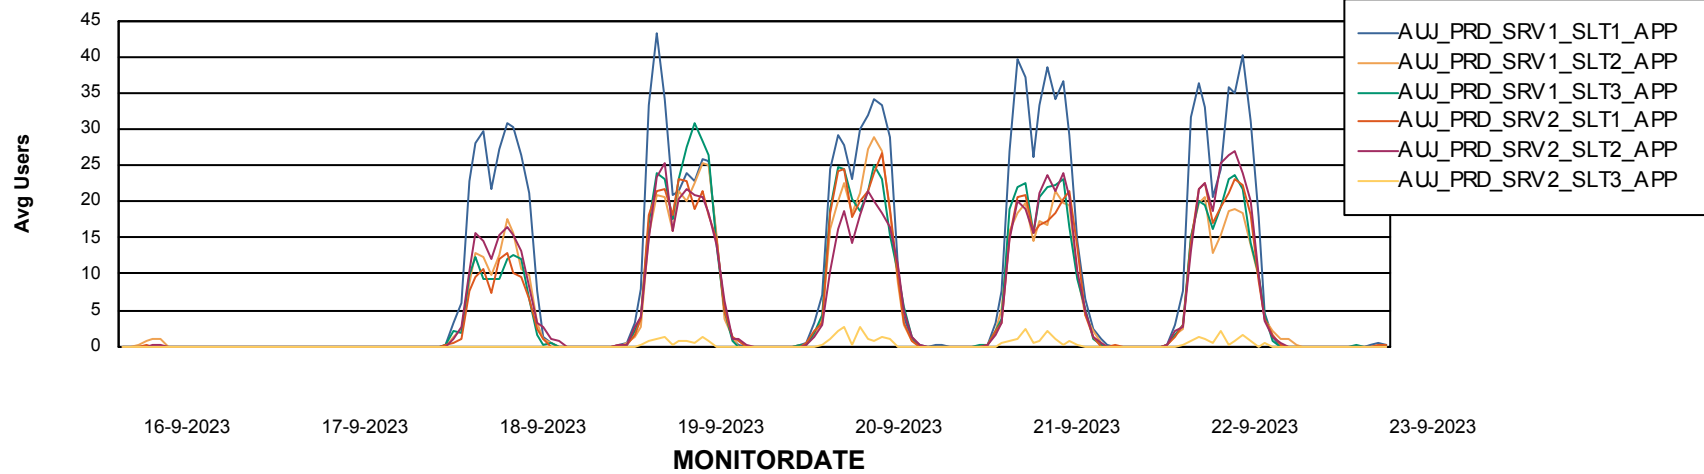

Weekly SLA Customer Report

Customer AUJ Production
Database ID 41

ABSSolute Application Server Services

Avg memory used per ABS Server Service

Avg users per day per ABS server

Weekly SLA Customer Report

Customer AUJ Production
Database ID 41