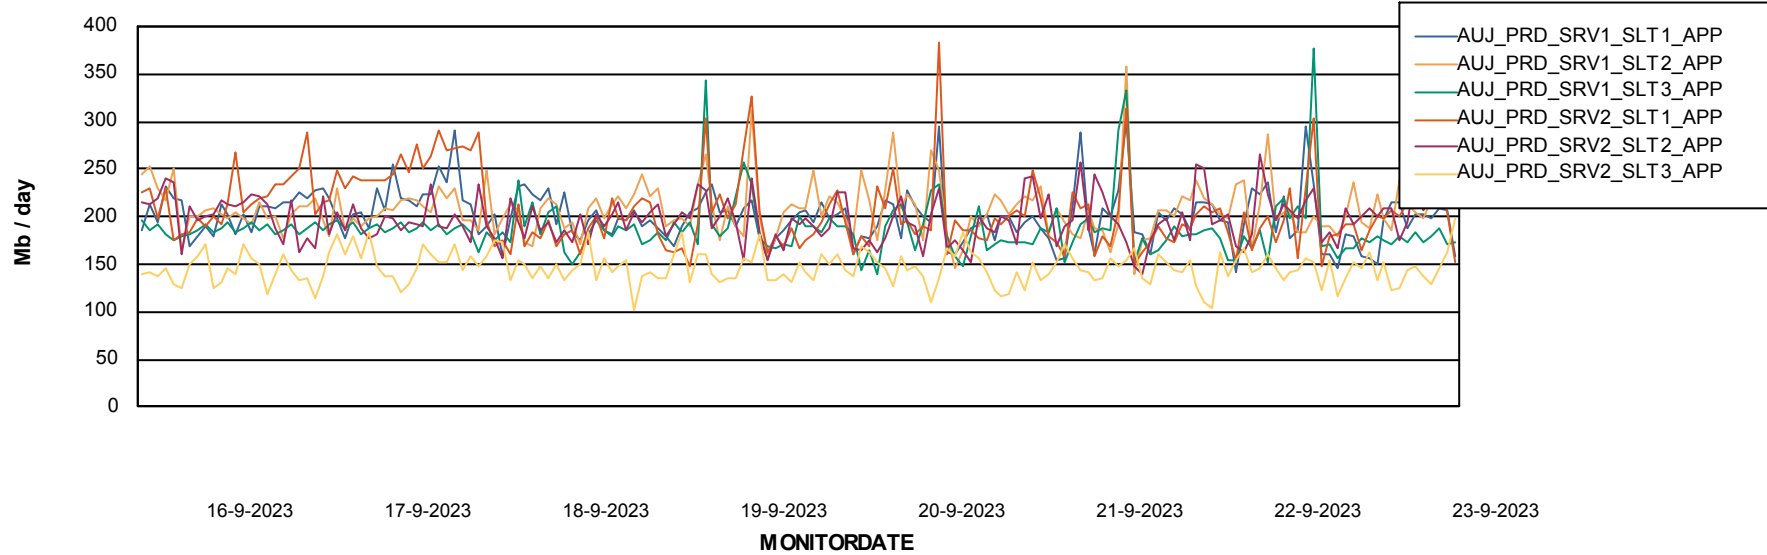

ABSSolute Application Server Services

Avg memory used per ABS Server Service