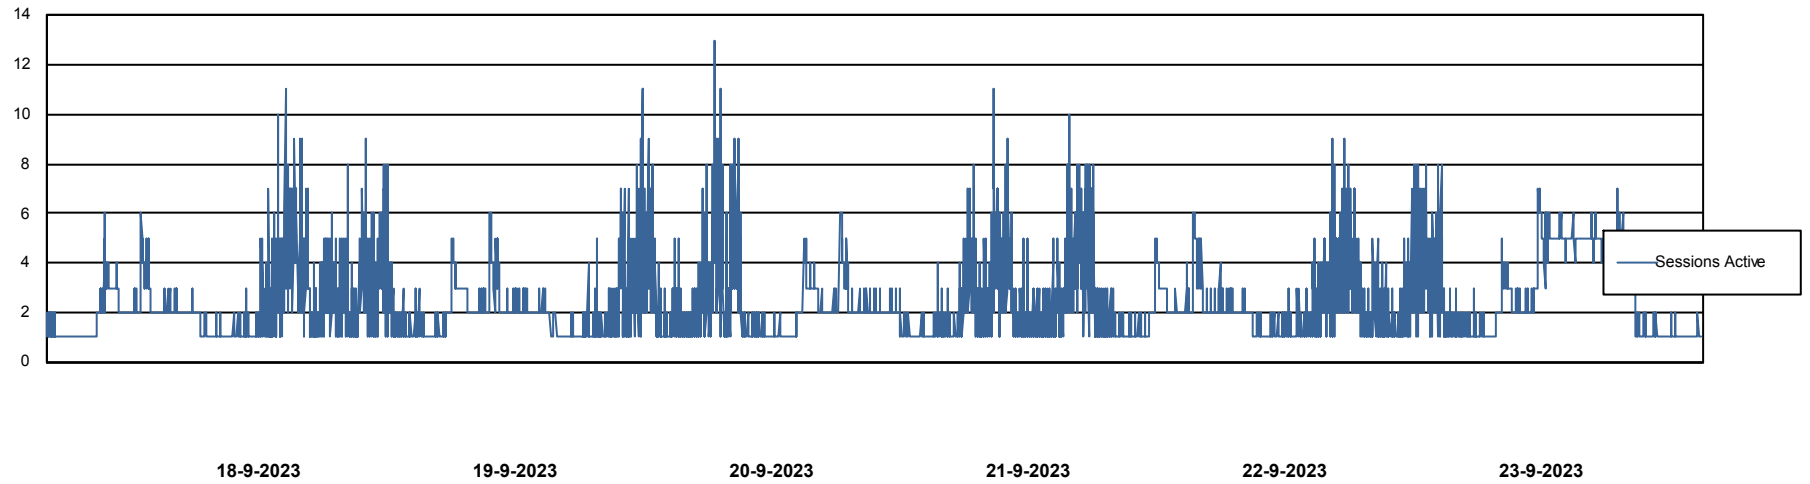

Weekly SLA Customer Report

Customer AUJ Production
Database ID 41

Database Performance AUJ Prod. BI DB (PABSBI1 server)

Weekly SLA Customer Report

Customer AUJ Production
Database ID 41

Database Performance AUJ_DB1_Primary