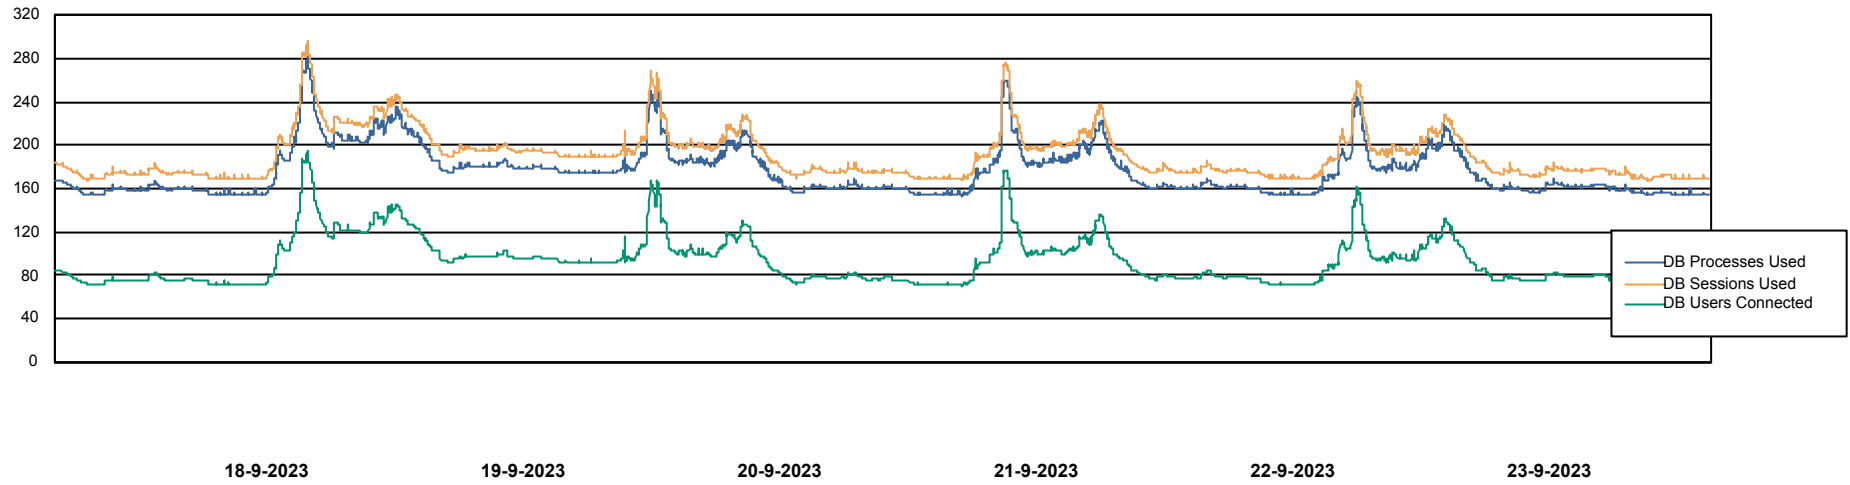

Weekly SLA Customer Report

Customer AUJ Production
Database ID 41

Database Performance AUJ Prod. BI DB (PABSBI1 server)

Weekly SLA Customer Report

Customer AUJ Production
Database ID 41

Database Performance AUJ_DB1_Primary