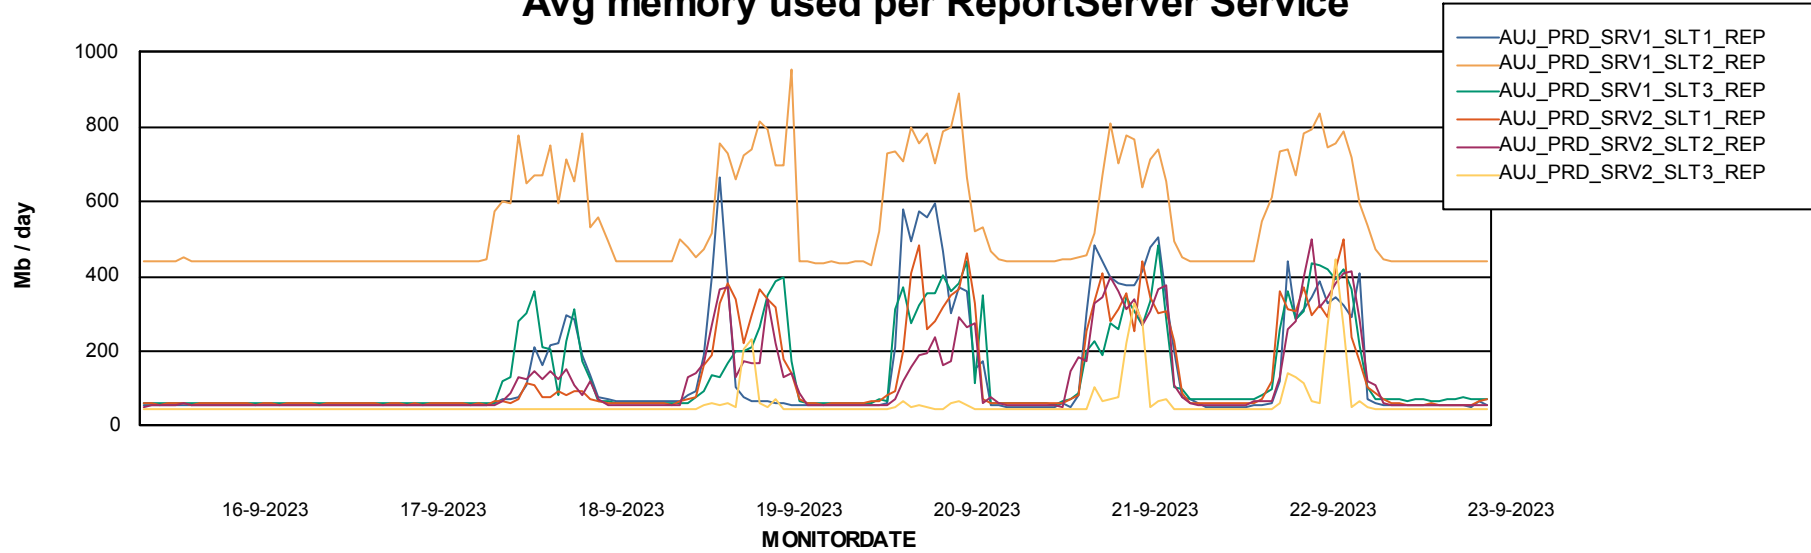

ABSSolute Application ReportServer Services

Avg memory used per ReportServer Service