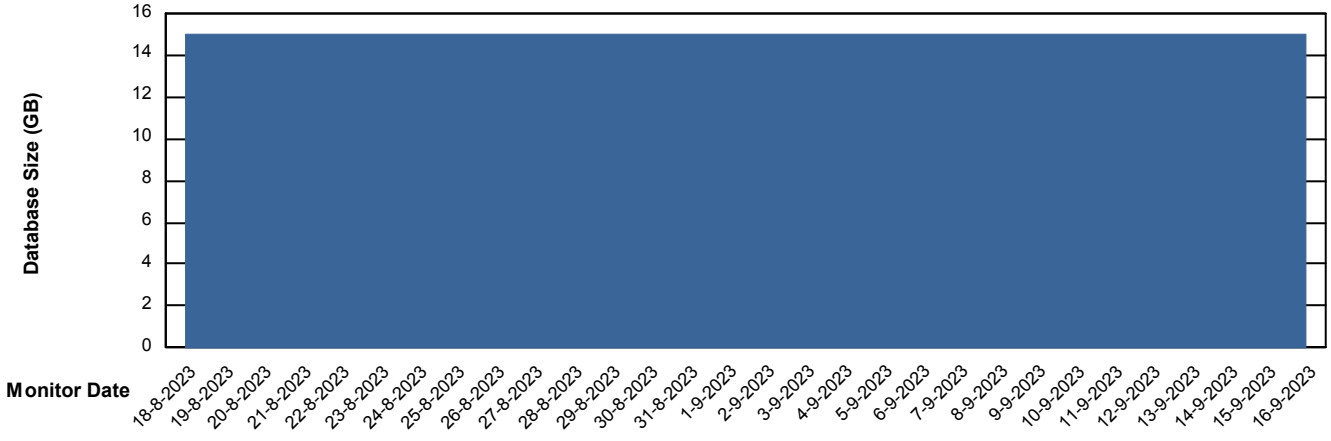

Weekly SLA Customer Report

Customer XMX Production (24/7)
Database ID 146

Database Performance XMX_PROD_ABSDB01_PRDB

Weekly SLA Customer Report

Customer XMX Production (24/7)
Database ID 146

Database Performance XMX_PROD_ABSDB02_SBDB

DB Processes Max 0
DB Processes Max 4
DB Processes Max 1,000

Weekly SLA Customer Report

Customer XMX Production (24/7)
 Database ID 146

DATABASE SIZE XMX_PROD_ABSDB01_PRDB

Database growth over last month

Database Tablespace XMX_PROD_ABSDB01_PRDB