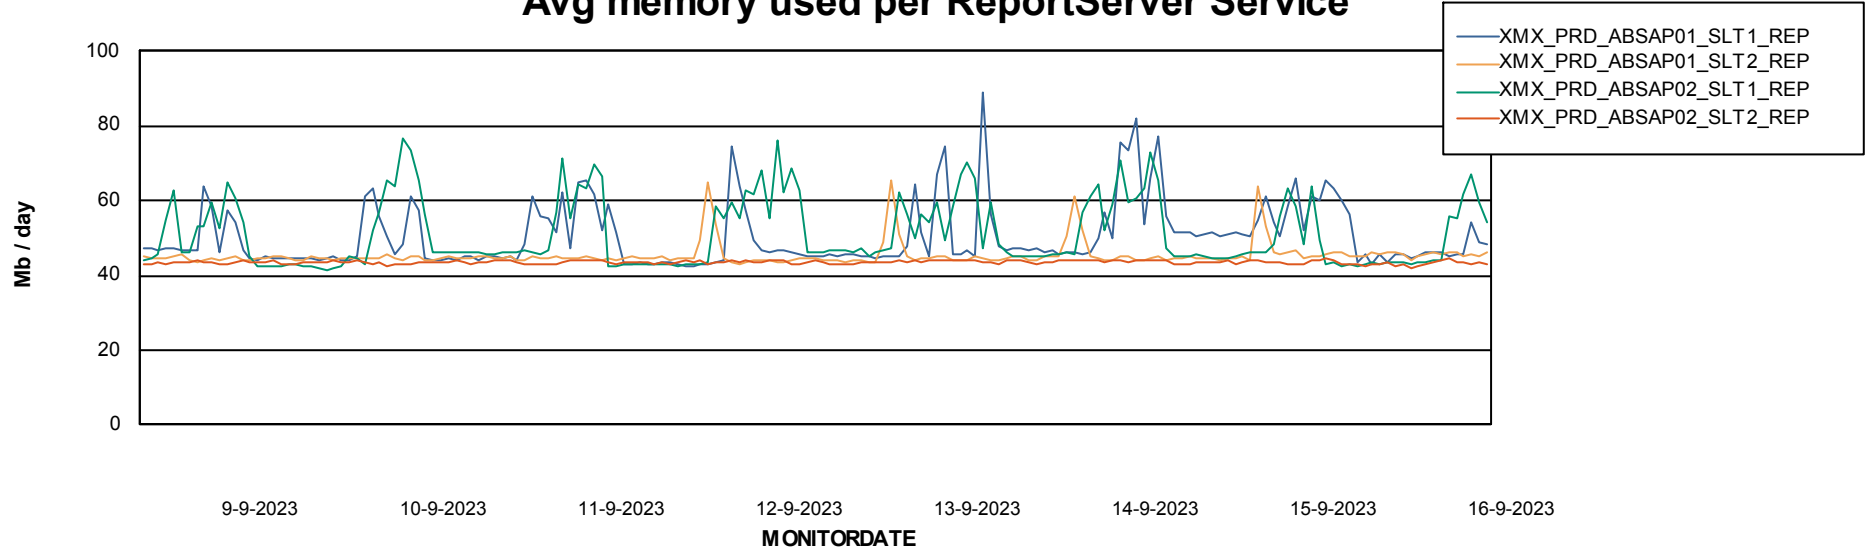

ABSSolute Application ReportServer Services

Avg memory used per ReportServer Service