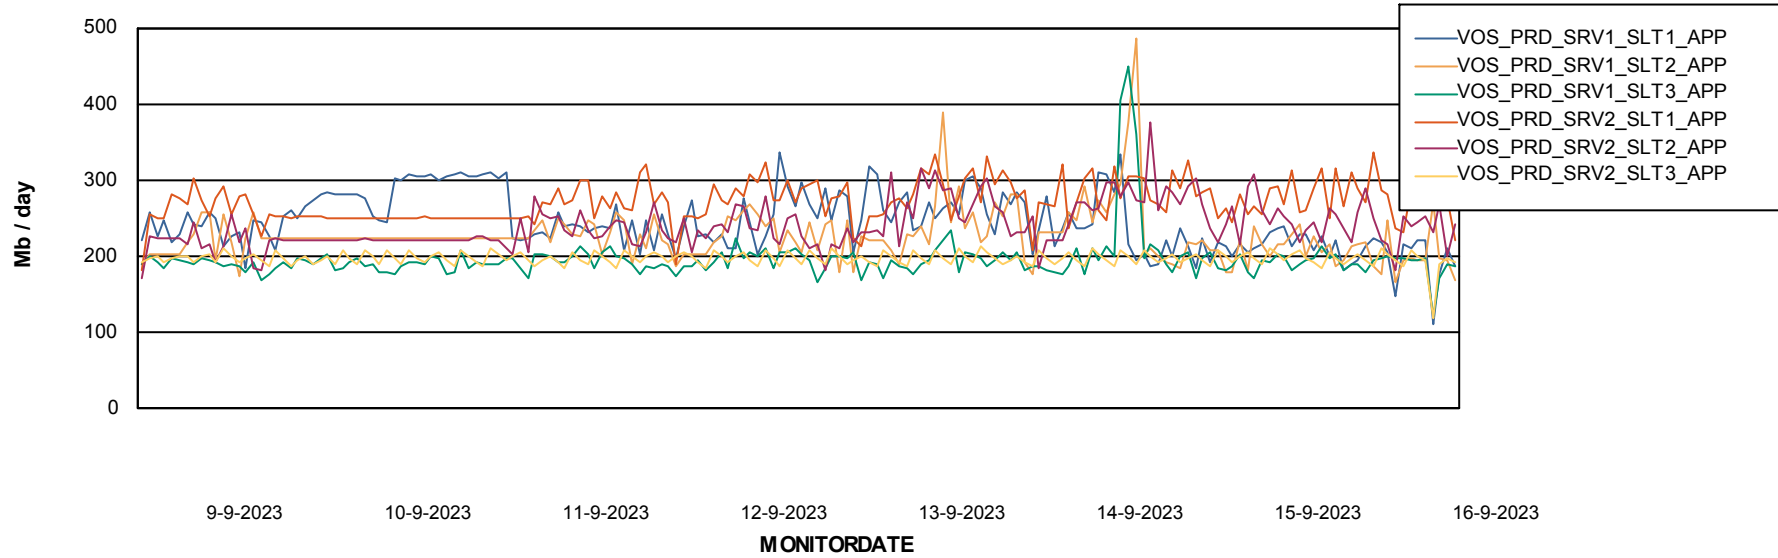

ABSSolute Application Server Services

Avg memory used per ABS Server Service