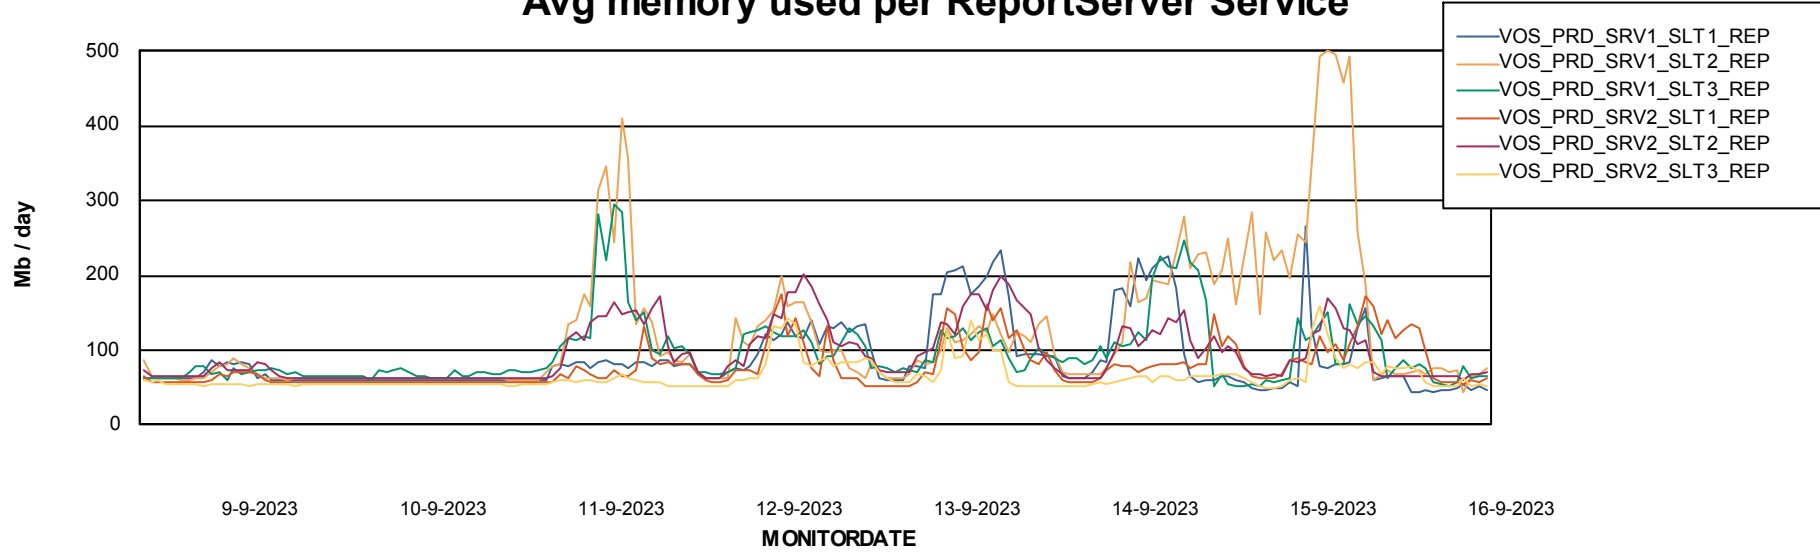

ABSSolute Application ReportServer Services

Avg memory used per ReportServer Service