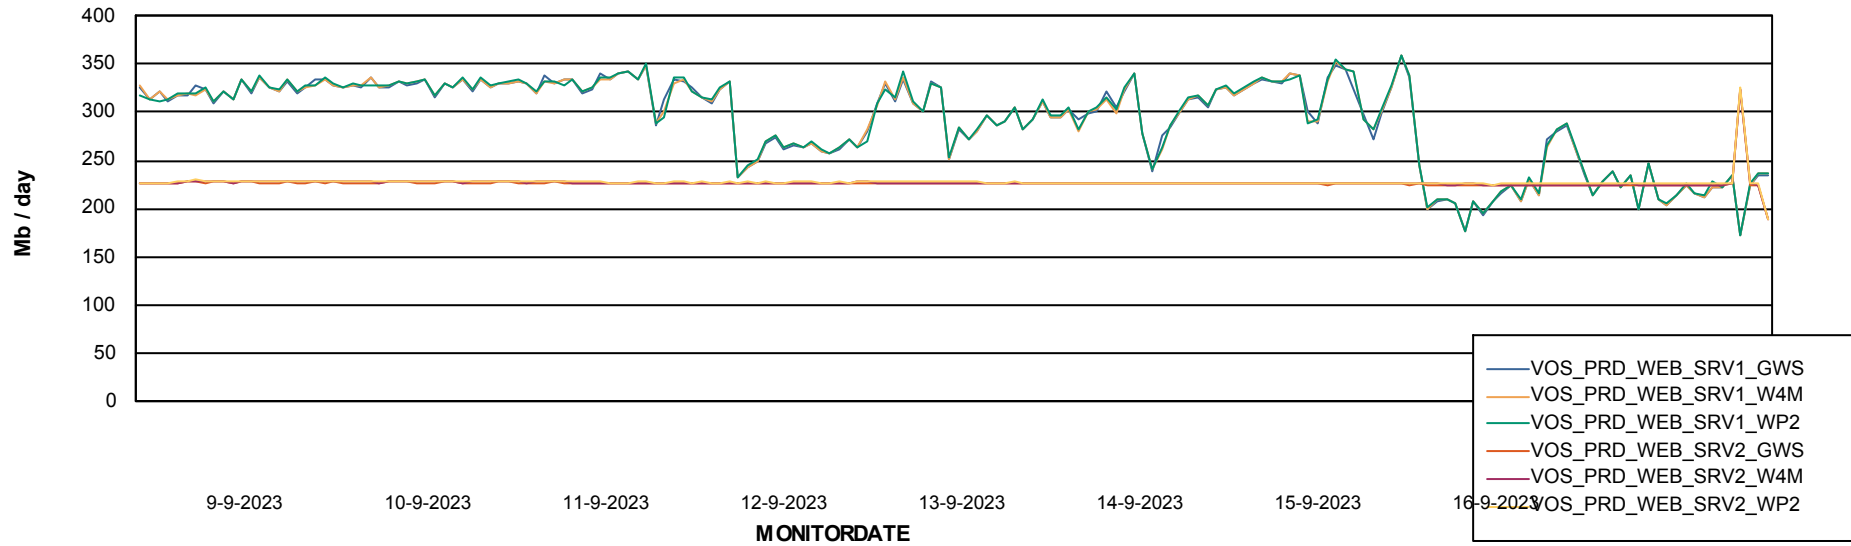

ABSSolute Application ReportServer Services

Avg memory used per ReportServer Service

Weekly SLA Customer Report

Customer VOS_Production
Database ID 143

ABSSolute Web Component Services

Avg memory used per ABS Web component