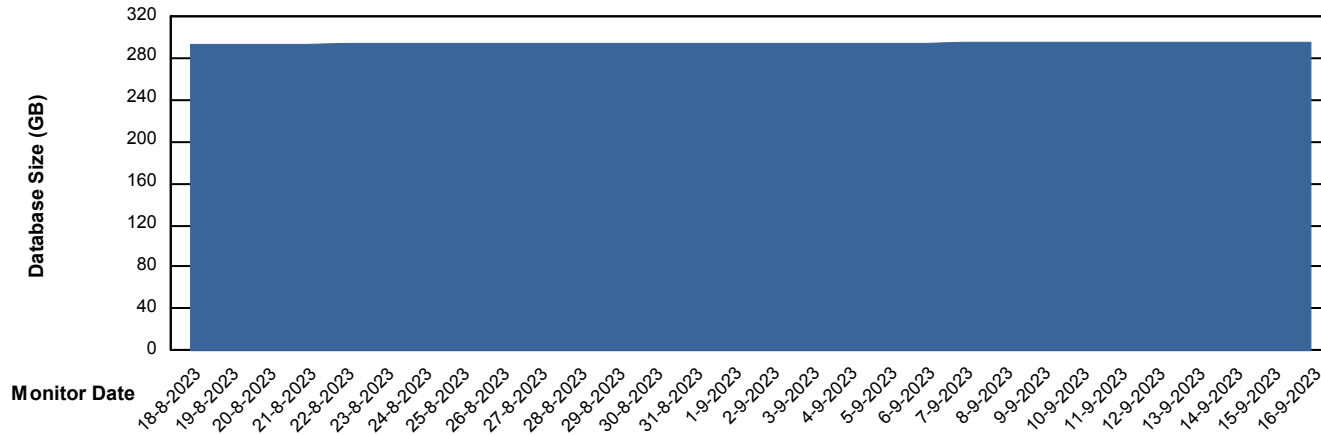

DATABASE SIZE VOSDB_Production

Database growth over last month