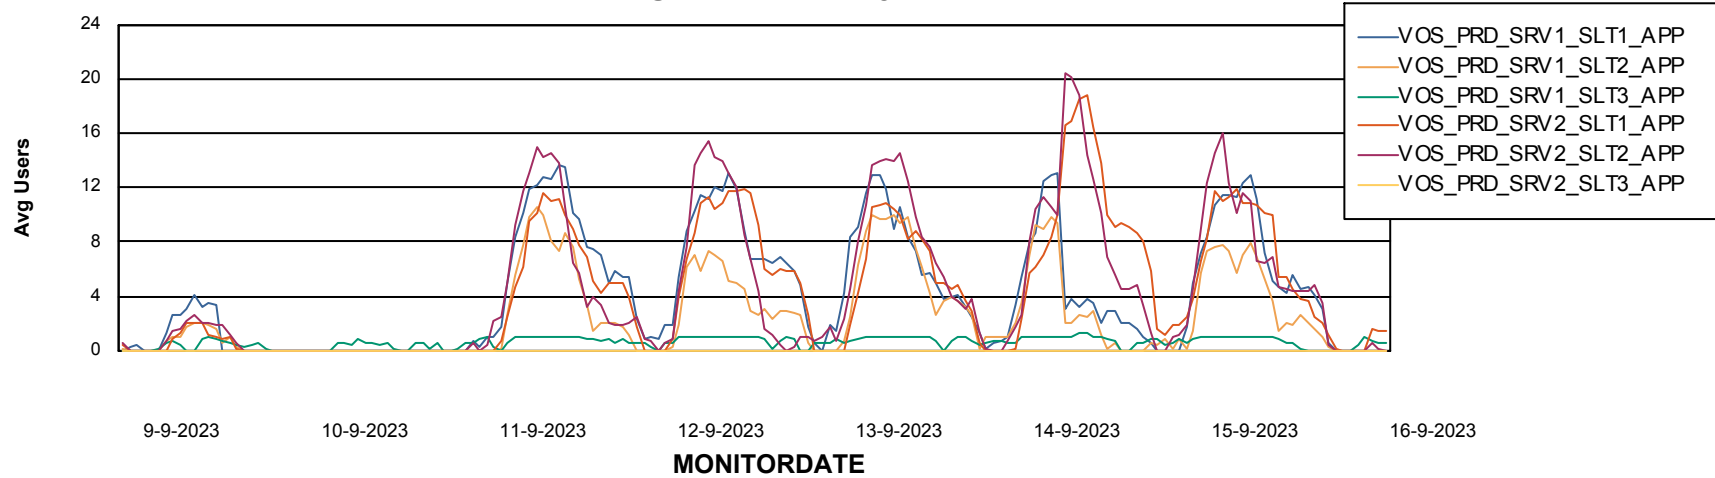

Weekly SLA Customer Report

Customer VOS_Production
Database ID 143

ABSSolute Application Server Services

Avg memory used per ABS Server Service

Avg users per day per ABS server

Weekly SLA Customer Report

Customer VOS_Production
Database ID 143