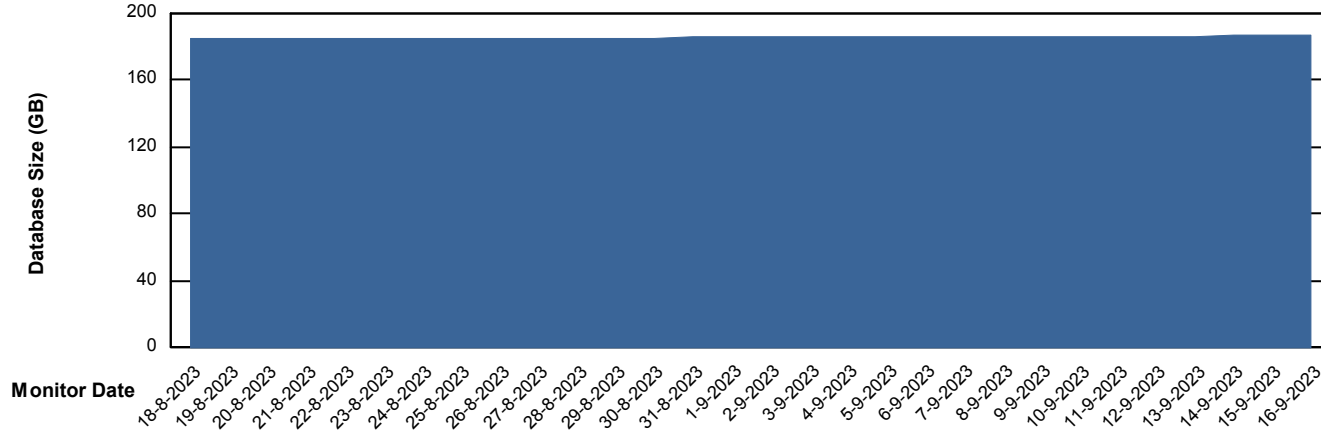

Customer VOS_Production
Database ID 143

Database Performance VOSDB_Standby

DB Processes Max 1,000

Weekly SLA Customer Report

Customer VOS_Production
Database ID 143

DATABASE SIZE VOSDB_BI

Database growth over last month