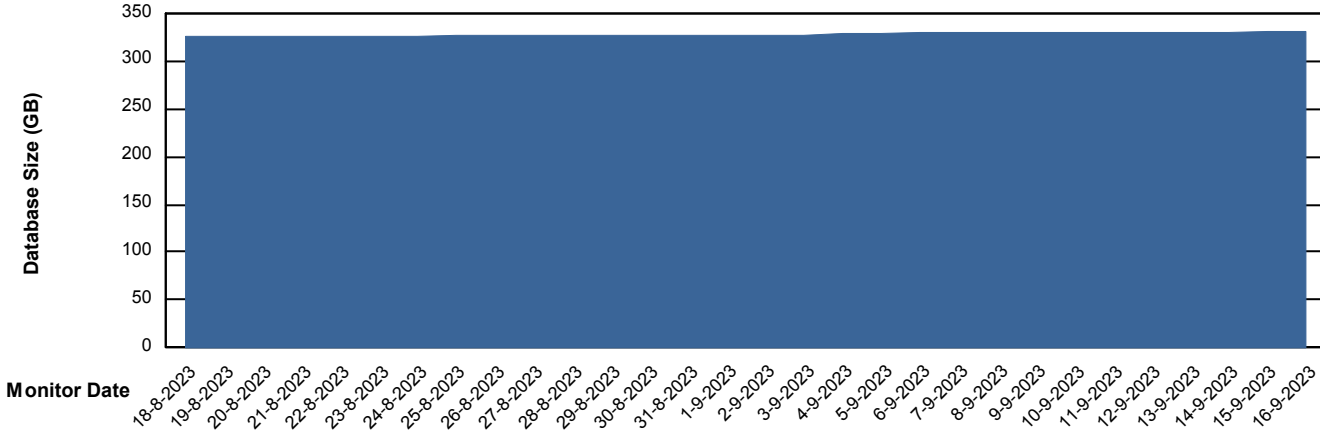

Database growth over last month

Database Tablespace STKDB_Production

Date	Tablespace Name	Filesize (Gb)	Usedsize (Gb)	Percentage free
16-9-2023	ABSDATA	200	132	34
	INDX	225	188	16
15-9-2023	ABSDATA	200	132	34
	INDX	225	188	16
14-9-2023	ABSDATA	200	132	34
	INDX	225	188	16
13-9-2023	ABSDATA	200	132	34
	INDX	225	188	16
12-9-2023	ABSDATA	200	132	34
	INDX	225	188	16
11-9-2023	ABSDATA	200	132	34
	INDX	225	188	16
10-9-2023	ABSDATA	200	132	34
	INDX	225	188	16