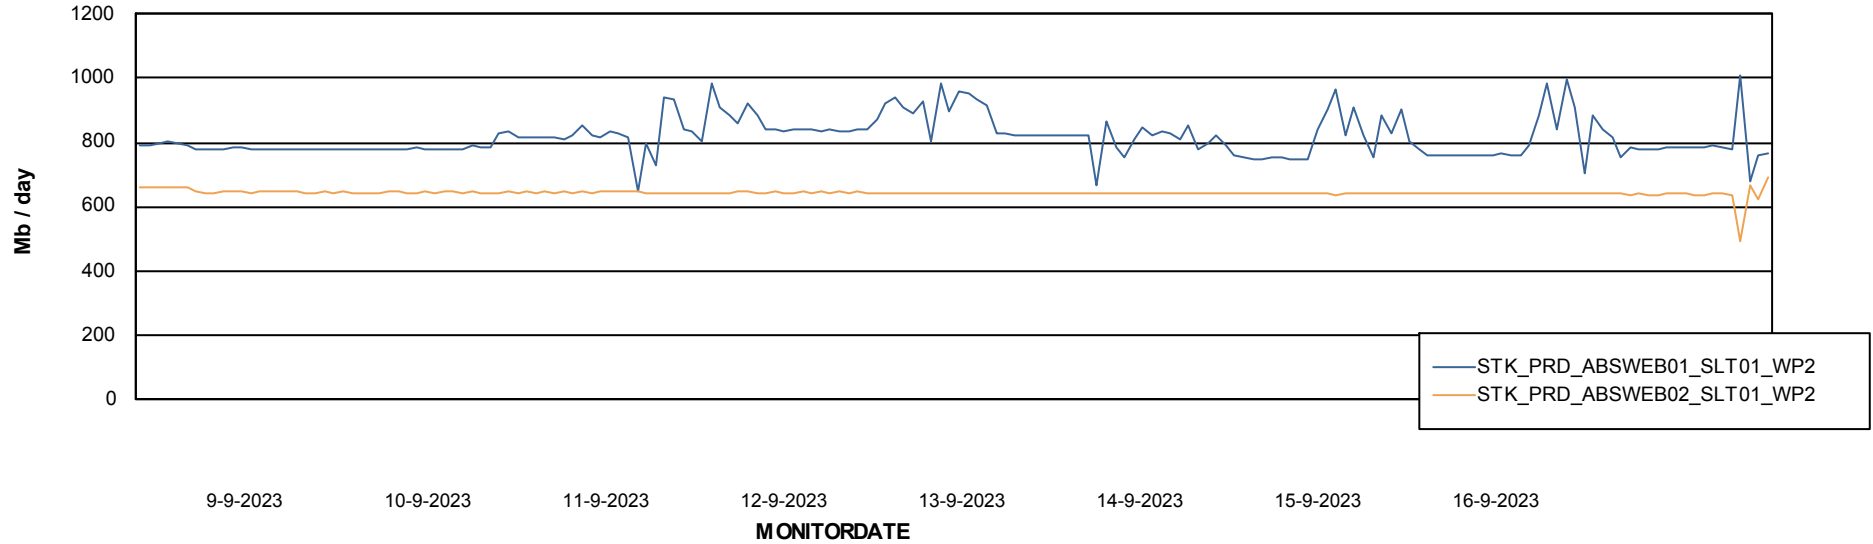

ABSSolute Web Component Services

Avg memory used per ABS Web component