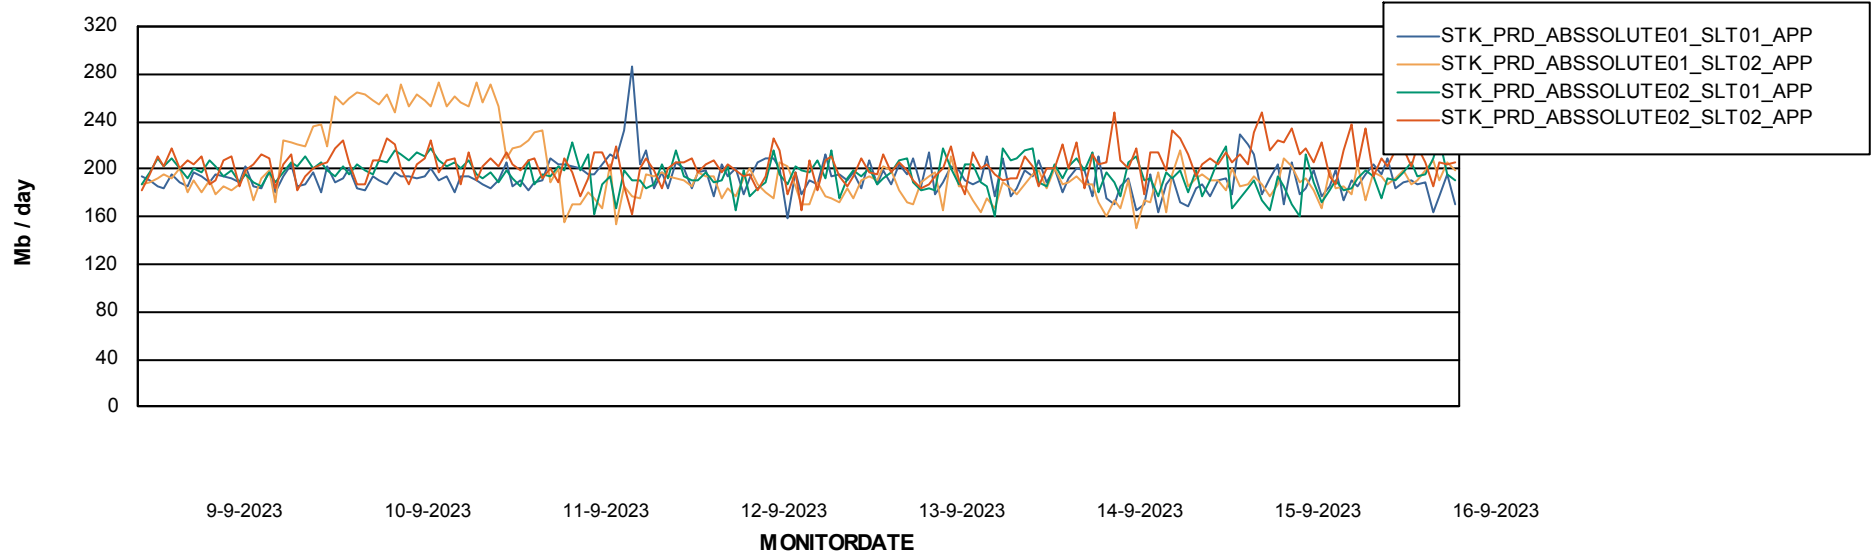

ABSSolute Application Server Services

Avg memory used per ABS Server Service