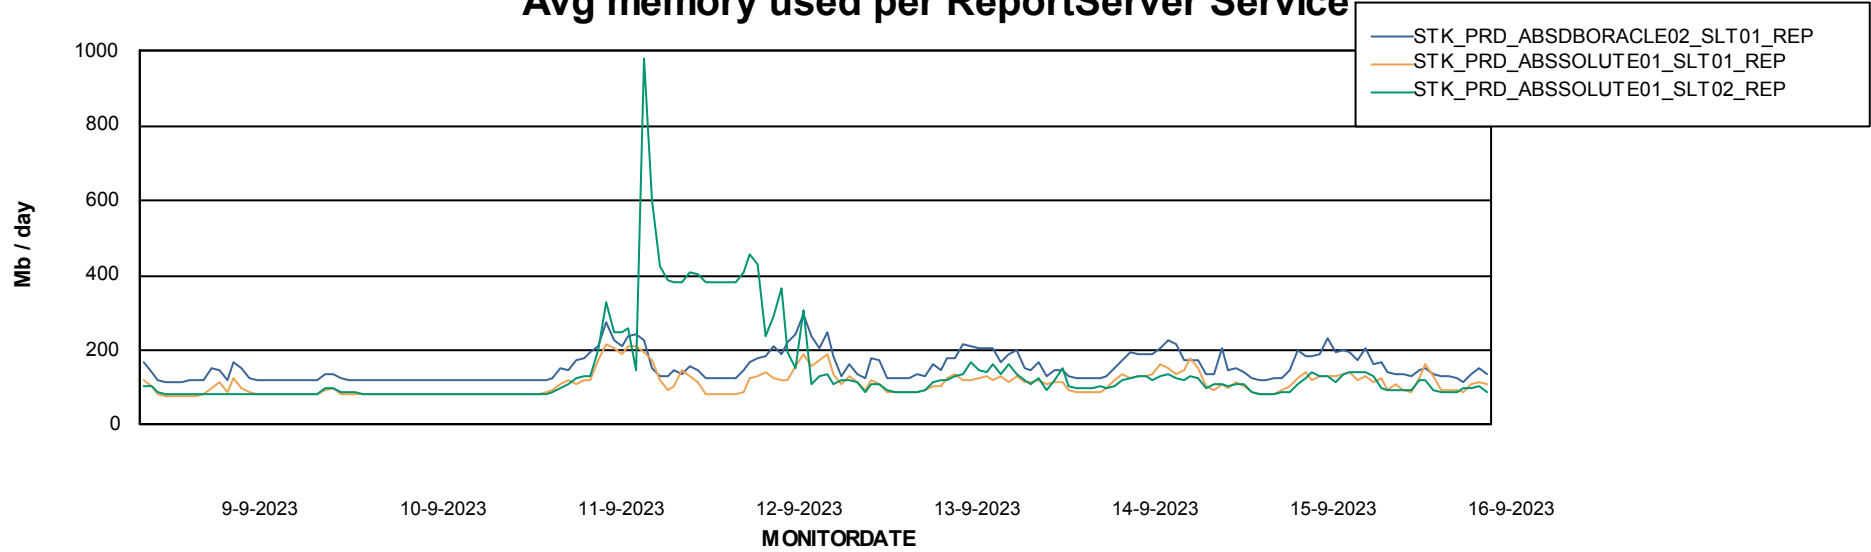

Avg memory used per ABS Server Service

Avg users per day per ABS server

Weekly SLA Customer Report

Customer STK_Production
Database ID 82

ABSSolute Application ReportServer Services

Avg memory used per ReportServer Service