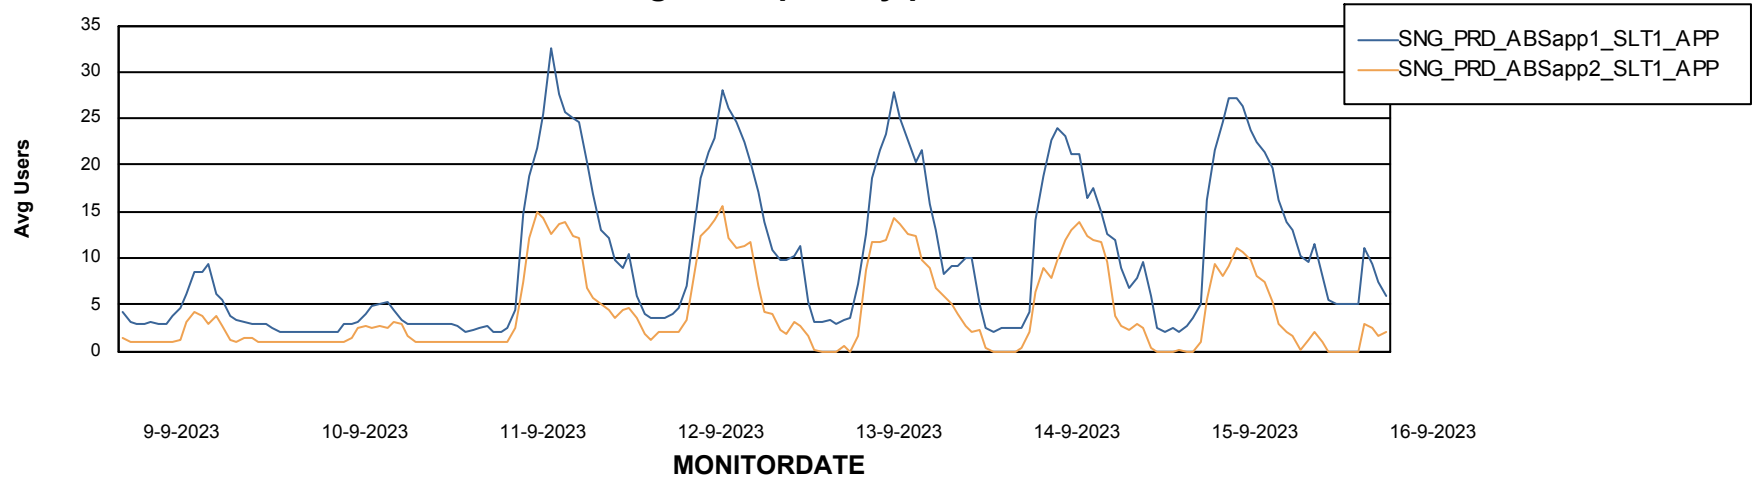

Database Performance SNG_PRD_ORACLE1

Weekly SLA Customer Report

Customer SNG_Production
 Database ID 70

DATABASE SIZE SNG_PRD_ORACLE1

Database growth over last month

Database Tablespace SNG_PRD_ORACLE1

Date	Tablespace Name	Filesize (Gb)	Usedsize (Gb)	Percentage free
16-9-2023	ABSDATA	54	40	25
	INDX	135	110	19
15-9-2023	ABSDATA	54	40	25
	INDX	135	110	19
14-9-2023	ABSDATA	54	40	25
	INDX	135	109	19
13-9-2023	ABSDATA	54	40	25
	INDX	135	109	19
12-9-2023	ABSDATA	54	40	25
	INDX	135	109	19
11-9-2023	ABSDATA	54	40	26
	INDX	135	109	19
10-9-2023	ABSDATA	54	40	26
	INDX	135	109	19

Weekly SLA Customer Report

Customer SNG_Production
Database ID 70

ABSSolute Application Server Services

Avg memory used per ABS Server Service

Avg users per day per ABS server

Weekly SLA Customer Report

Customer SNG_Production
Database ID 70