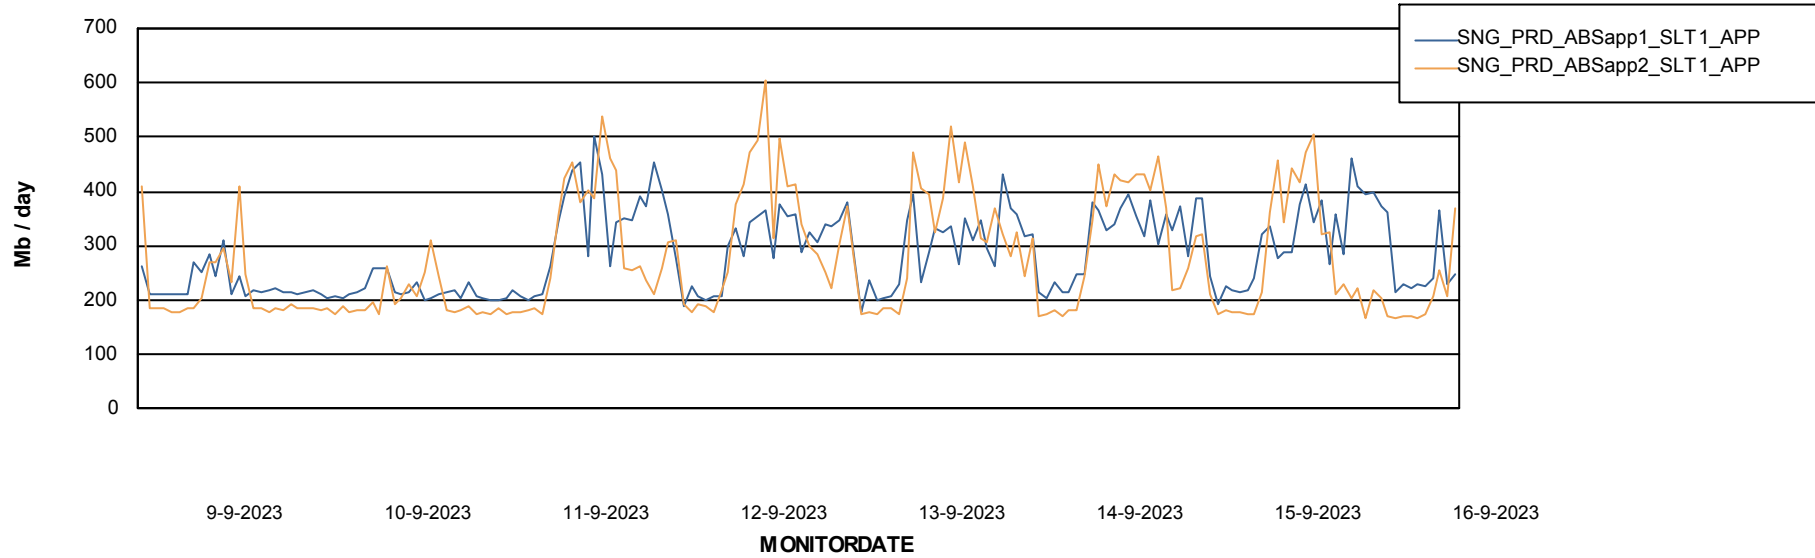

Database Performance SNG_PRD_ORACLE1

Weekly SLA Customer Report

Customer SNG_Production
 Database ID 70

DATABASE SIZE SNG_PRD_ORACLE1

Database growth over last month

Database Tablespace SNG_PRD_ORACLE1

Date	Tablespace Name	Filesize (Gb)	Usedsize (Gb)	Percentage free
16-9-2023	ABSDATA	54	40	25
	INDX	135	110	19
15-9-2023	ABSDATA	54	40	25
	INDX	135	110	19
14-9-2023	ABSDATA	54	40	25
	INDX	135	109	19
13-9-2023	ABSDATA	54	40	25
	INDX	135	109	19
12-9-2023	ABSDATA	54	40	25
	INDX	135	109	19
11-9-2023	ABSDATA	54	40	26
	INDX	135	109	19
10-9-2023	ABSDATA	54	40	26
	INDX	135	109	19

Weekly SLA Customer Report

Customer SNG_Production
Database ID 70

ABSSolute Application Server Services

Avg memory used per ABS Server Service

Avg users per day per ABS server

Weekly SLA Customer Report

Customer SNG_Production
Database ID 70