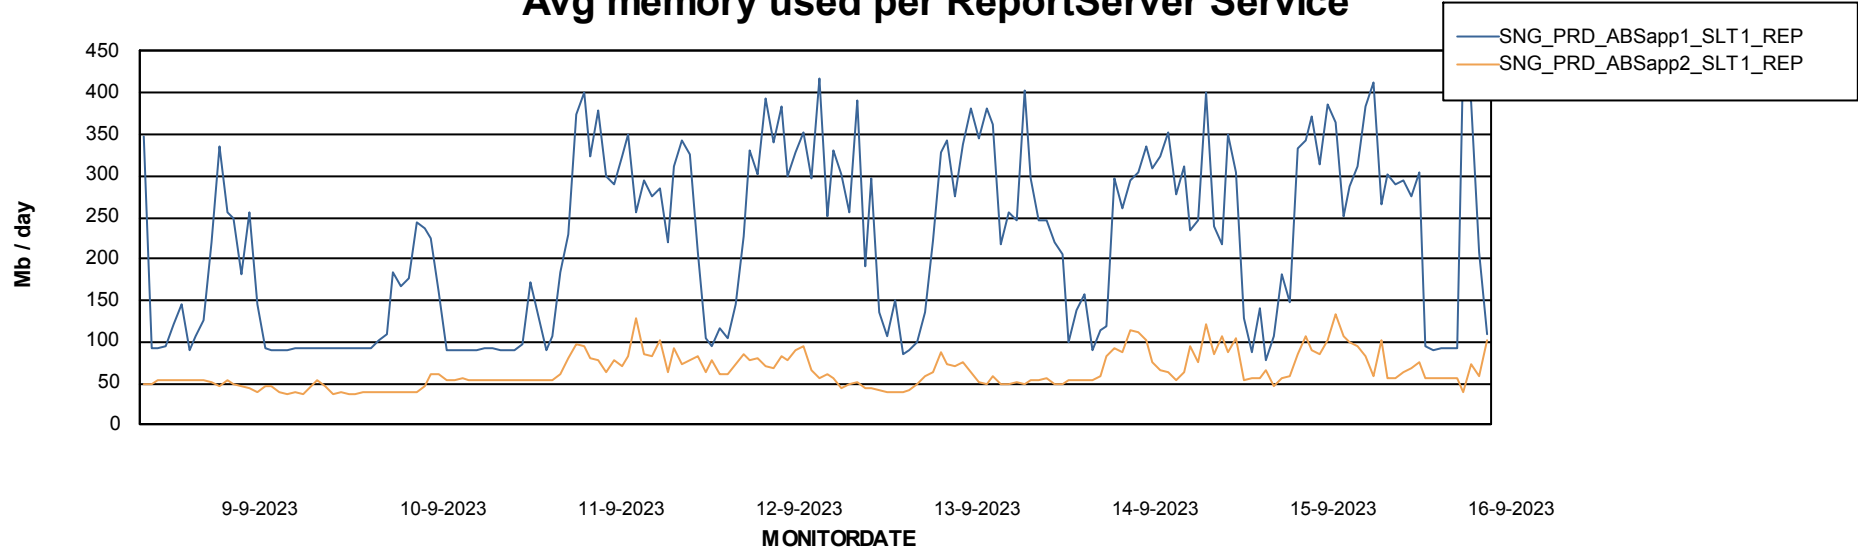

ABSSolute Application ReportServer Services

Avg memory used per ReportServer Service