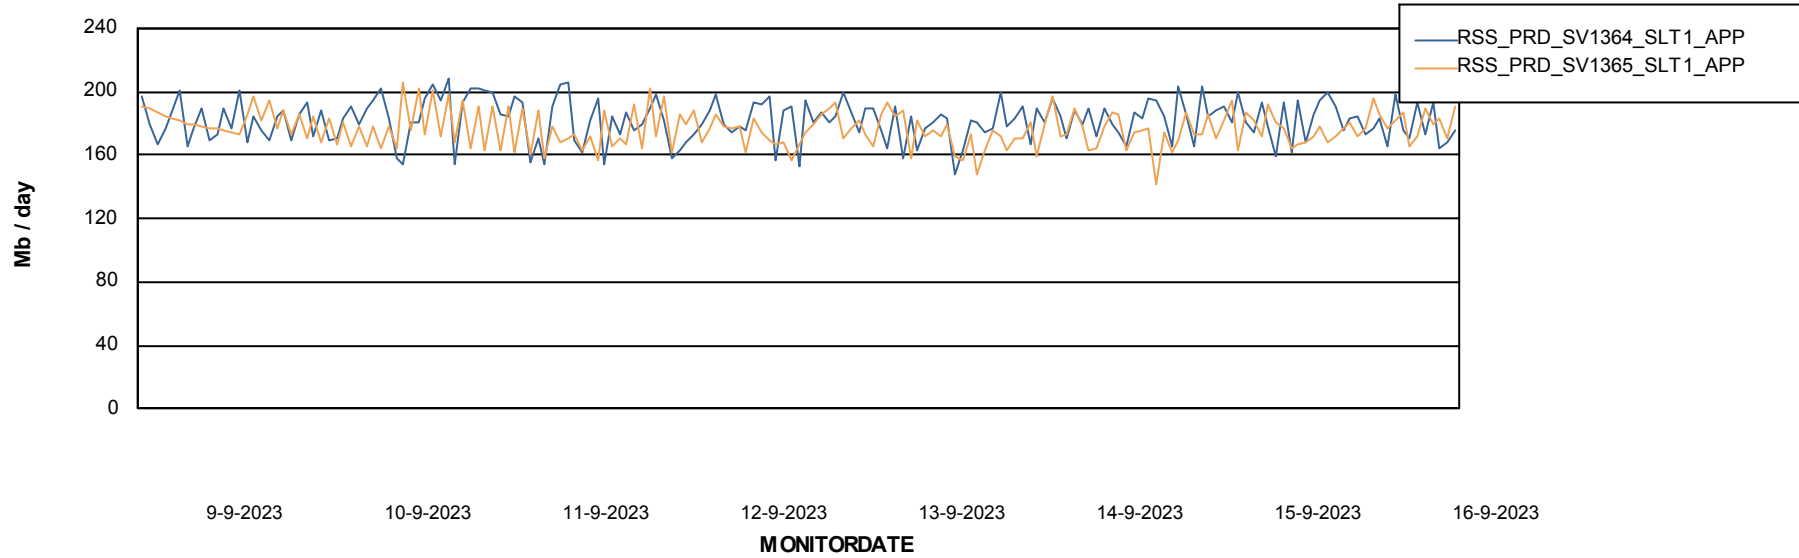

ABSSolute Application Server Services

Avg memory used per ABS Server Service