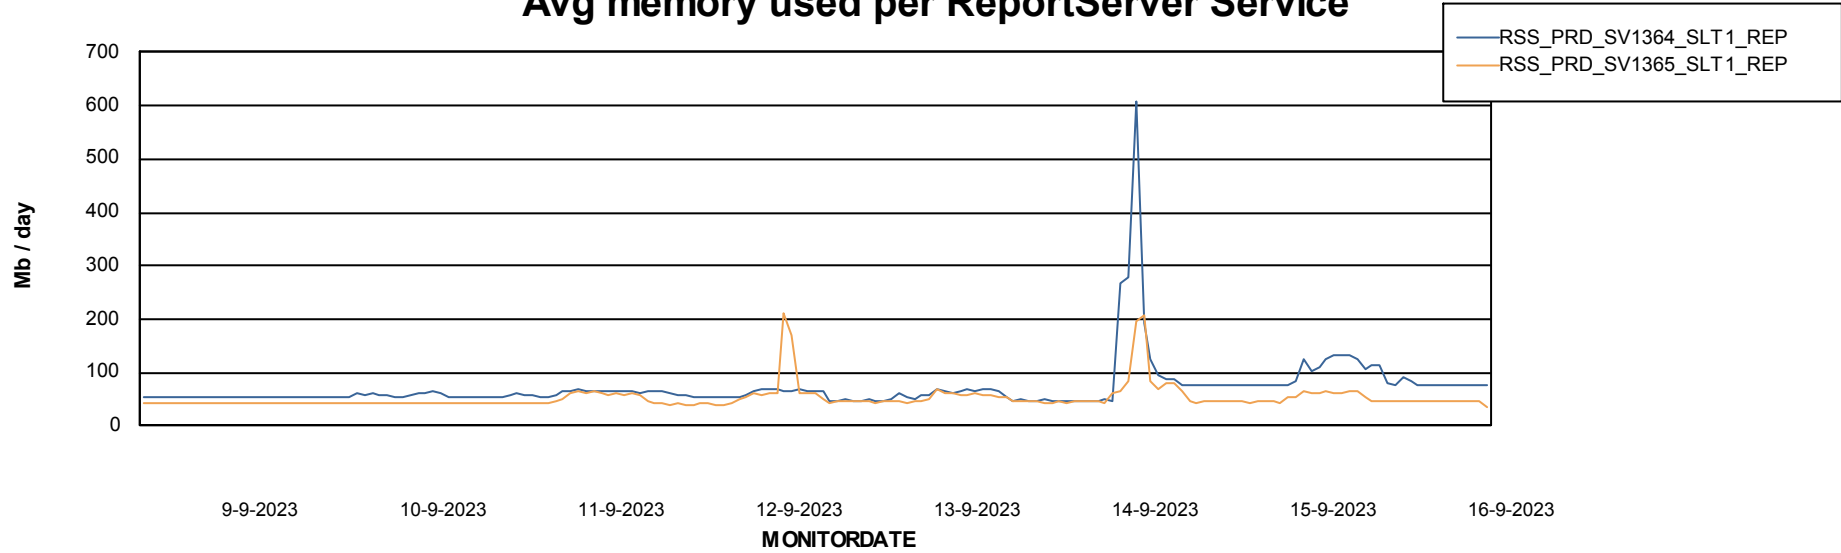

Avg memory used per ABS Server Service

Avg users per day per ABS server

Weekly SLA Customer Report

Customer RSS Production
Database ID 52

ABSSolute Application ReportServer Services

Avg memory used per ReportServer Service

Weekly SLA Customer Report

Customer RSS Production
Database ID 52

ABSSolute Web Component Services

Avg memory used per ABS Web component

Weekly SLA Customer Report

Customer RSS Production
Database ID 52

Disaster per ABS component