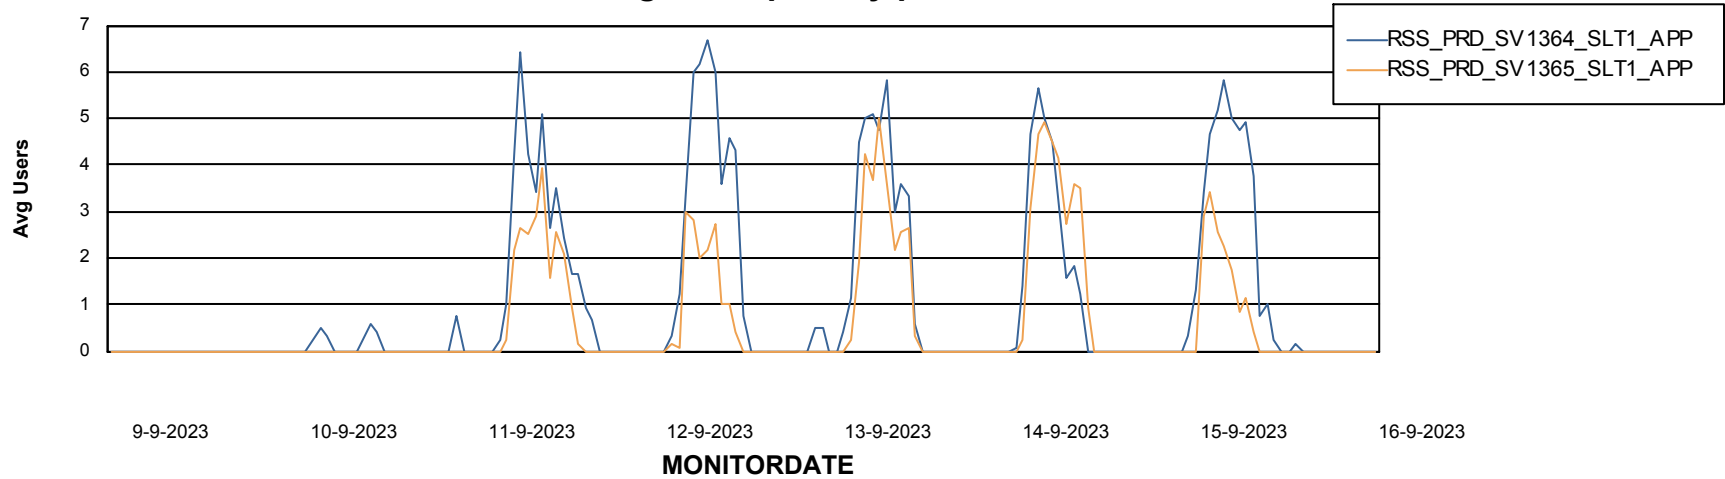

Avg users per day per ABS server