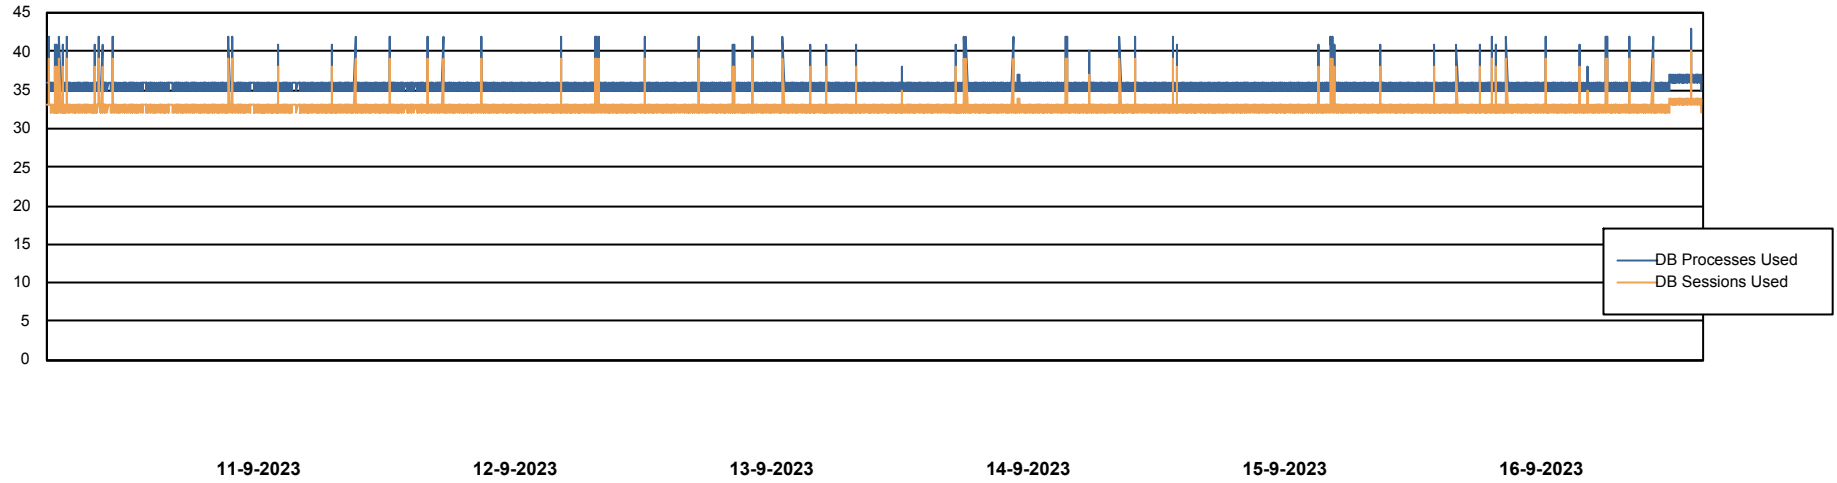

Weekly SLA Customer Report

Customer RFL_Production
Database ID 36

Database Performance RFLDB_Production

Weekly SLA Customer Report

Customer RFL_Production
Database ID 36

Database Performance RFLDB_Standby

DATABASE SIZE RFLDB_Production