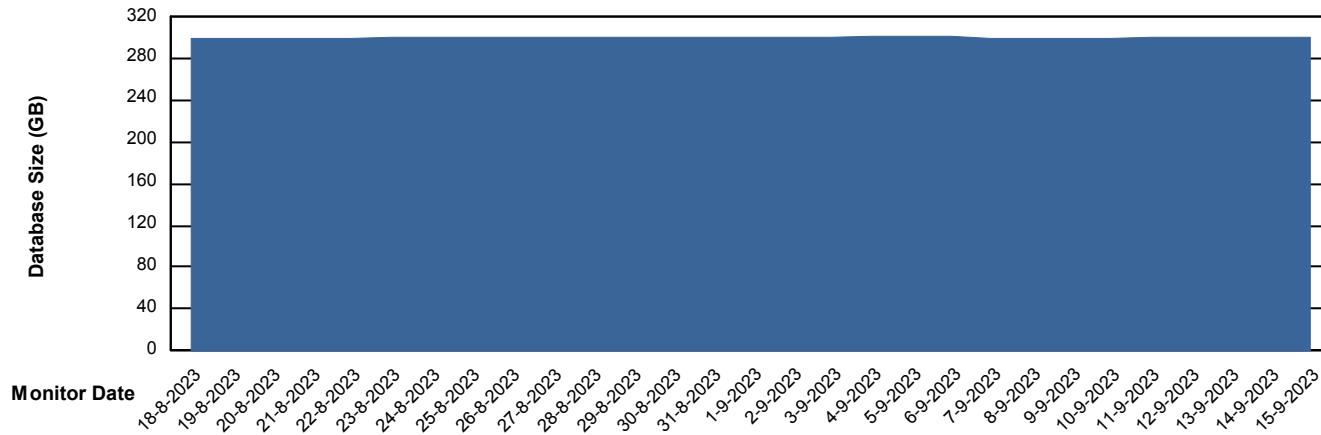

Weekly SLA Customer Report

Customer RFL_Production
Database ID 36

Database Performance RFLDB_Production

Weekly SLA Customer Report

Customer RFL_Production
Database ID 36

Database Performance RFLDB_Standby

DATABASE SIZE RFLDB_Production

Database growth over last month

Weekly SLA Customer Report

Customer RFL_Production
 Database ID 36

Database Tablespace RFLDB_Production

| Date | Tablespace Name | Filesize (Gb) | Usedsize (Gb) | Percentage free |
|-----------|-----------------|---------------|---------------|-----------------|
| 15-9-2023 | ABSDATA | 101 | 78 | 23 |
| | INDX | 254 | 210 | 17 |
| 14-9-2023 | ABSDATA | 101 | 78 | 23 |
| | INDX | 254 | 210 | 17 |
| 13-9-2023 | ABSDATA | 101 | 78 | 23 |
| | INDX | 254 | 210 | 17 |
| 12-9-2023 | ABSDATA | 101 | 78 | 23 |
| | INDX | 254 | 210 | 17 |
| 11-9-2023 | ABSDATA | 101 | 78 | 22 |
| | INDX | 254 | 210 | 18 |
| 10-9-2023 | ABSDATA | 101 | 78 | 23 |
| | INDX | 254 | 209 | 18 |