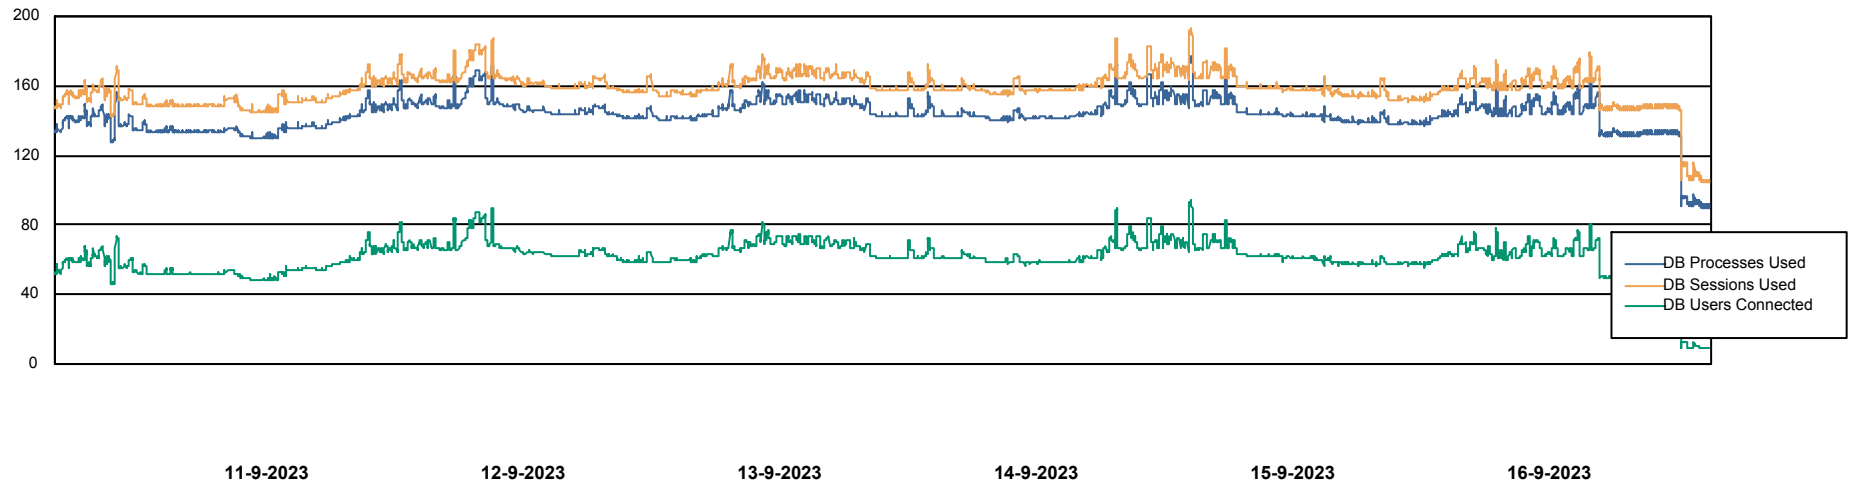

Harddisk Usage RFL_STB

| | Free disk space on C: (%) | Total disk space on C: (Gb) | Used disk space on C: (Gb) | Free disk space on D: (%) | Total disk space on D: (Gb) | Used disk space on D: (Gb) | Free disk space on E: (%) | Total disk space on E: (Gb) | Used disk space on E: (Gb) | Free disk space on F: (%) |
|-----------|---------------------------|-----------------------------|----------------------------|---------------------------|-----------------------------|----------------------------|---------------------------|-----------------------------|----------------------------|---------------------------|
| 16-9-2023 | 72 | 0 | 170 | 69 | 0 | 175 | 40 | 0 | 419 | 62 |
| 15-9-2023 | 72 | 600 | 170 | 69 | 559 | 175 | 40 | 700 | 419 | 62 |
| 14-9-2023 | 72 | 600 | 170 | 69 | 559 | 175 | 40 | 700 | 419 | 56 |
| 13-9-2023 | 72 | 600 | 170 | 69 | 559 | 175 | 40 | 700 | 419 | 44 |
| 12-9-2023 | 72 | 600 | 170 | 69 | 559 | 175 | 40 | 700 | 419 | 44 |
| 11-9-2023 | 72 | 600 | 170 | 69 | 559 | 175 | 40 | 700 | 419 | 46 |
| 10-9-2023 | 72 | 600 | 170 | 69 | 559 | 175 | 40 | 700 | 419 | 47 |

Weekly SLA Customer Report

Customer RFL_Production
Database ID 36

Database Performance RFLDB_Production

Weekly SLA Customer Report

Customer RFL_Production
Database ID 36

Database Performance RFLDB_Standby

DATABASE SIZE RFLDB_Production