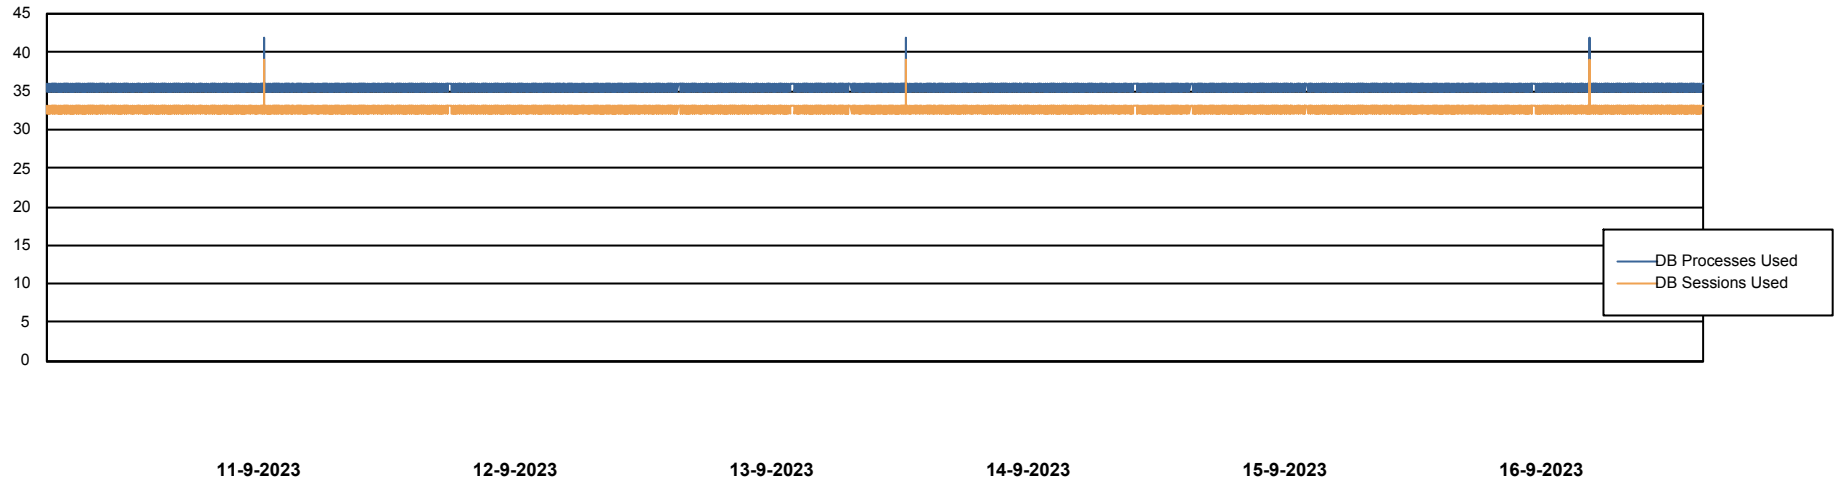

Weekly SLA Customer Report

Customer PHS_Production
Database ID 47

Database Performance PHSDB_Production

Weekly SLA Customer Report

Customer PHS_Production
Database ID 47

Database Performance PHSDB_Standby

DB Processes Max 1,000