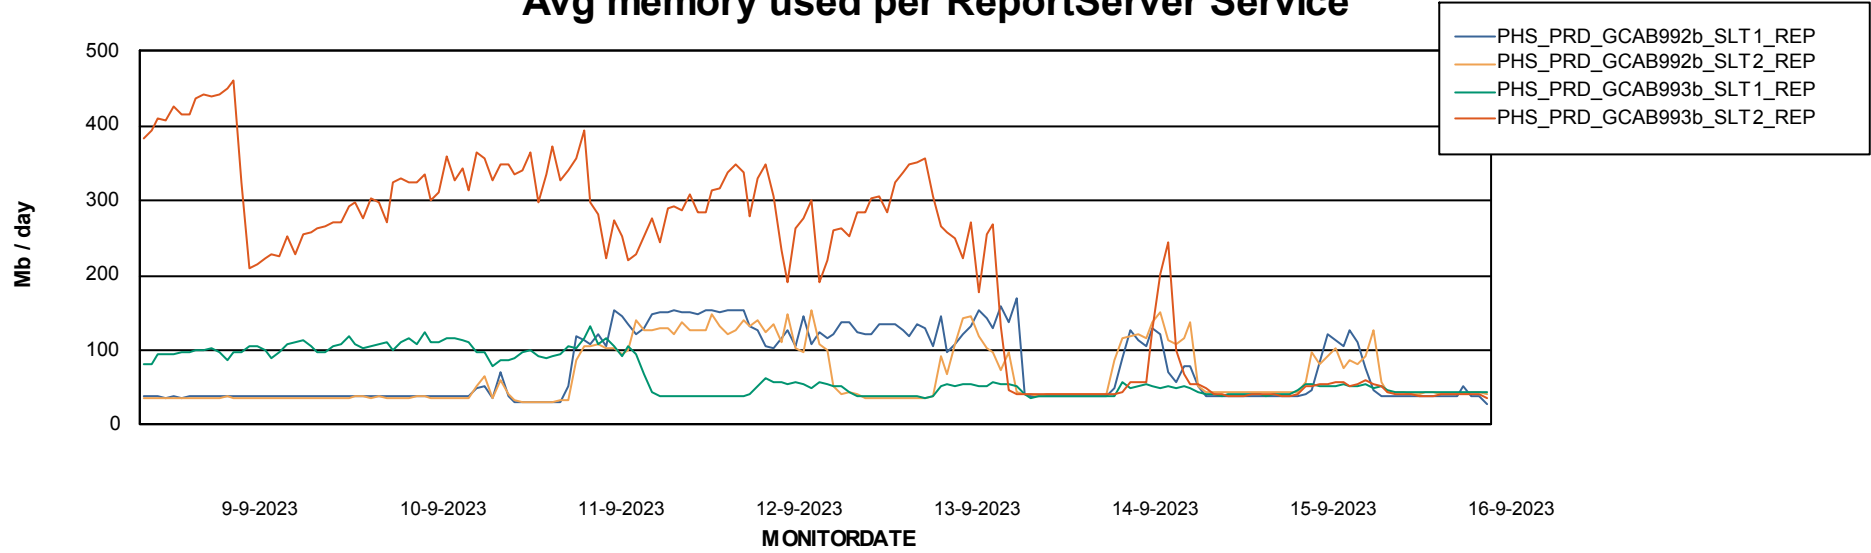

Avg users per day per ABS server

Weekly SLA Customer Report

Customer PHS_Production
Database ID 47

ABSSolute Application ReportServer Services

Avg memory used per ReportServer Service

Weekly SLA Customer Report