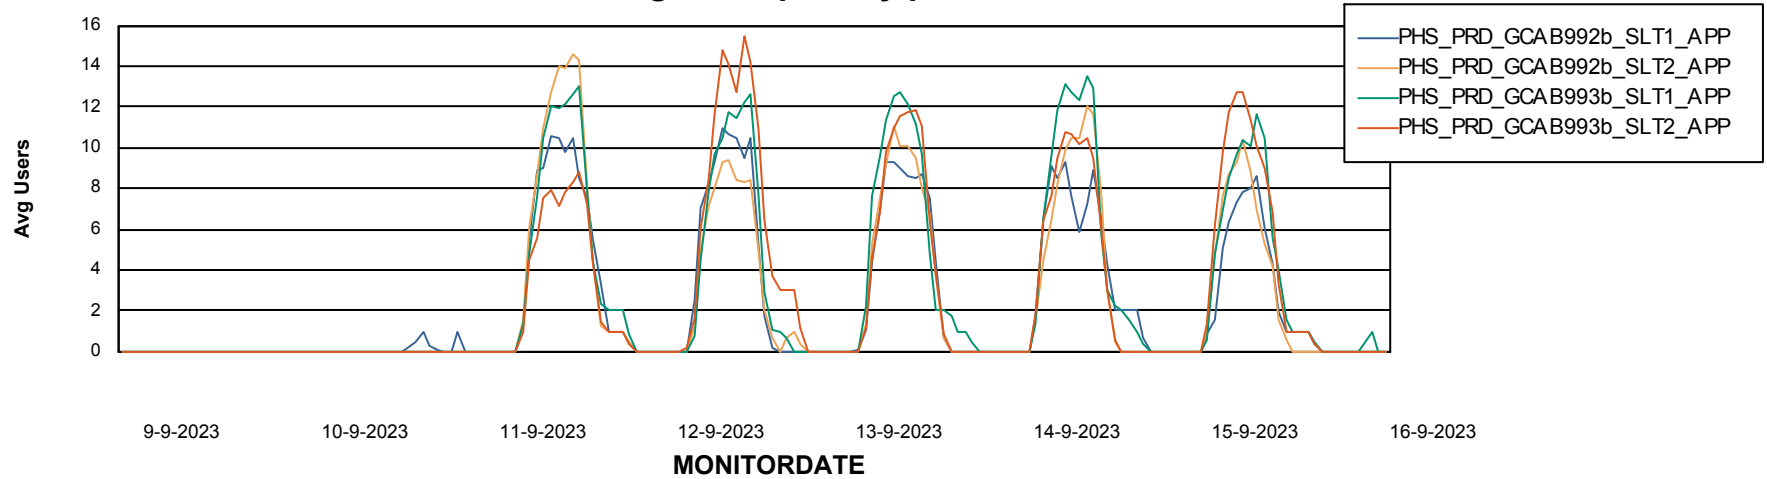

Avg users per day per ABS server