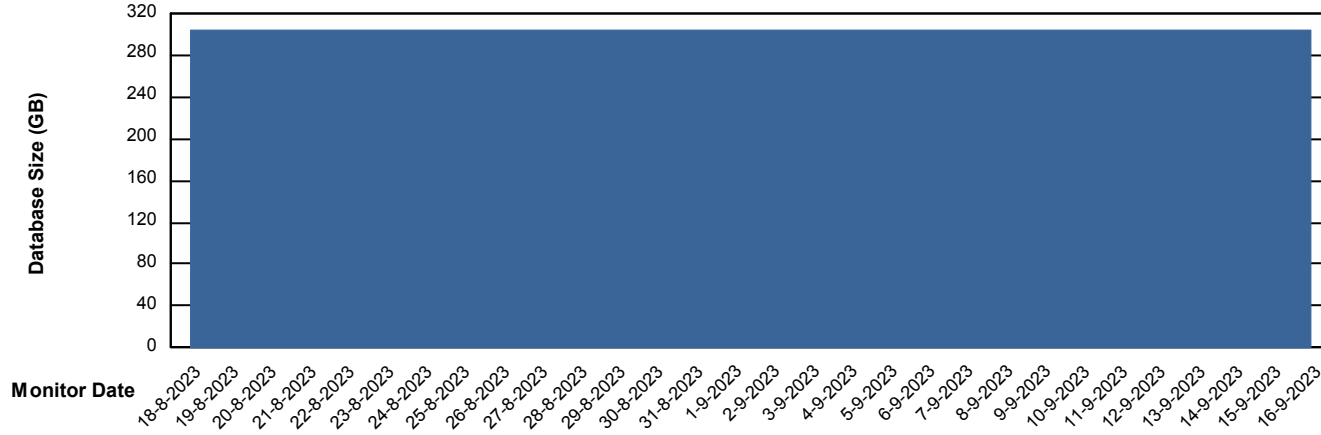

Weekly SLA Customer Report

Customer PHS_Production
Database ID 47

Database Performance PHSDB_Test

Weekly SLA Customer Report

Customer PHS_Production
Database ID 47

DATABASE SIZE PHSDB_Production

Database growth over last month