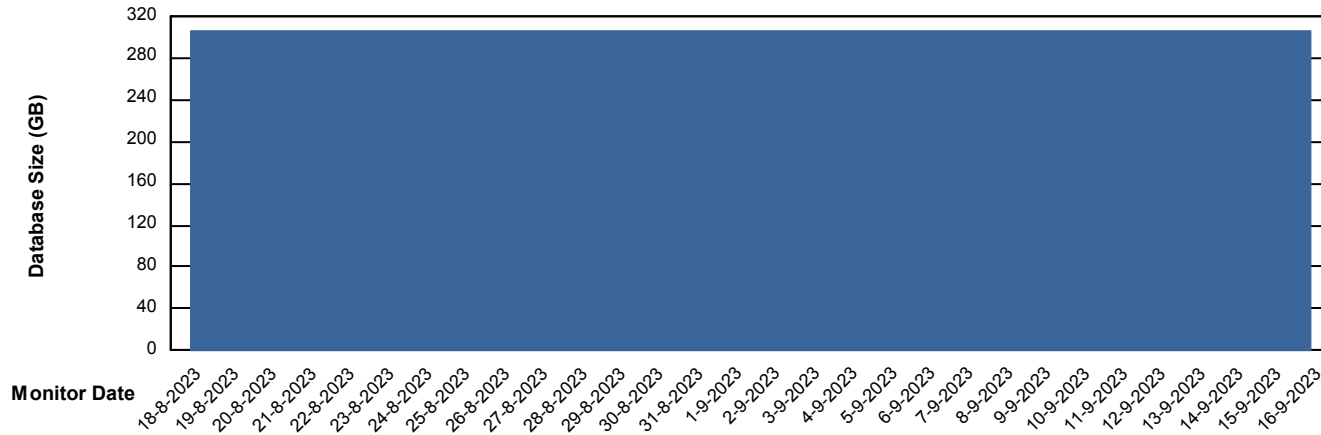

DATABASE SIZE PHSDB_Test

Database growth over last month