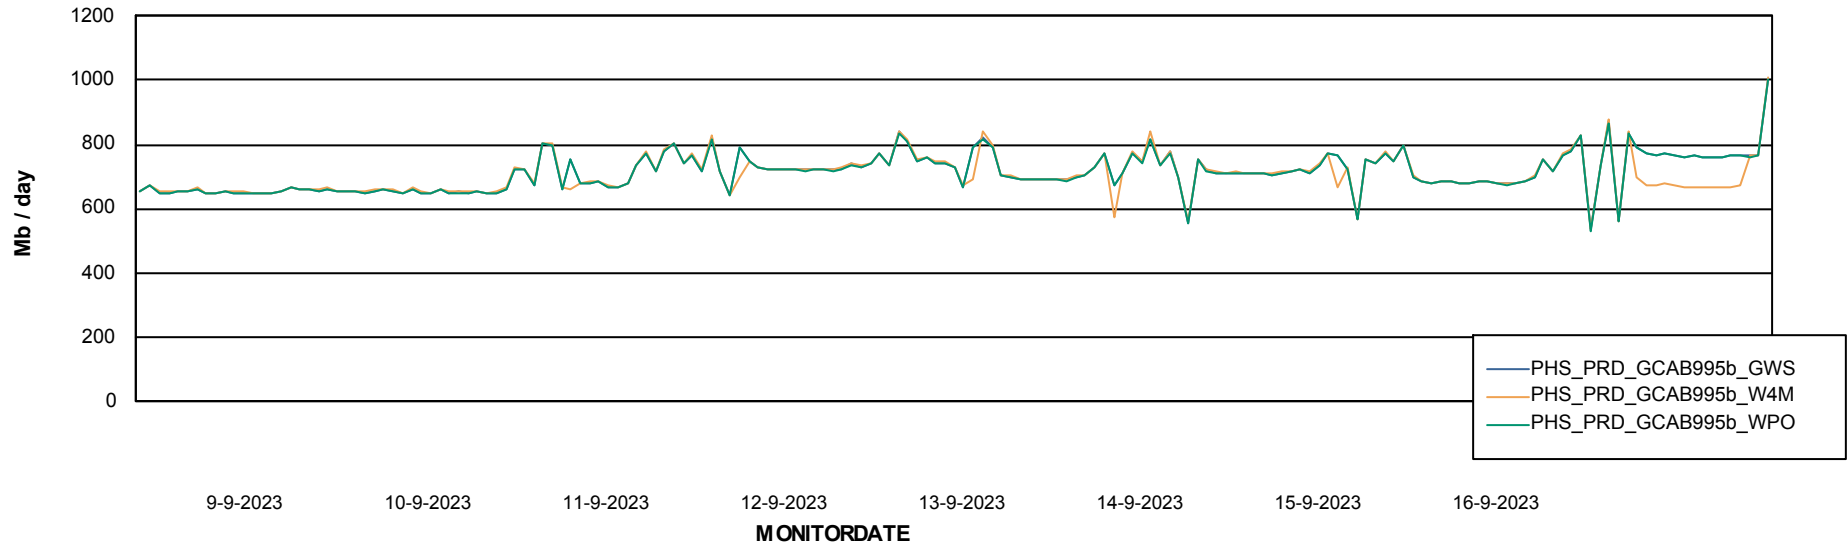

ABSSolute Web Component Services

Avg memory used per ABS Web component