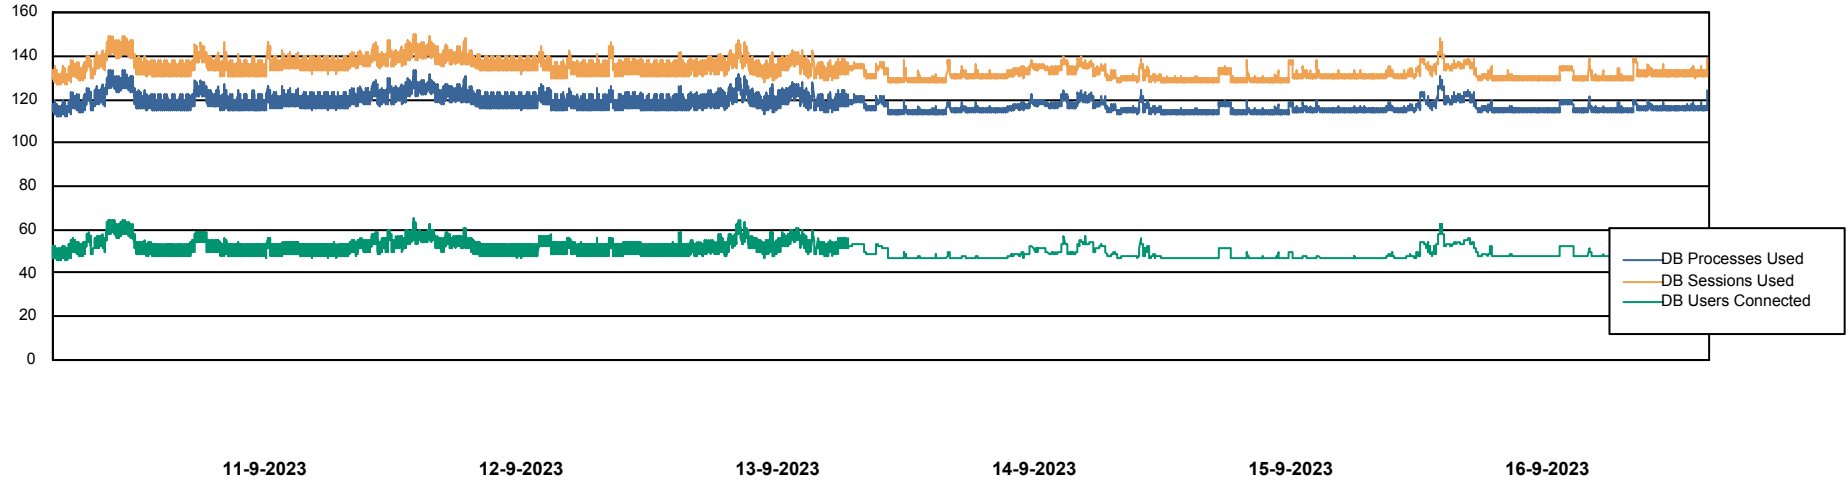

Weekly SLA Customer Report

Customer PHS_Production
Database ID 47

Database Performance PHSDB_Production

Weekly SLA Customer Report

Customer PHS_Production
Database ID 47

Database Performance PHSDB_Standby

DB Processes Max 1,000