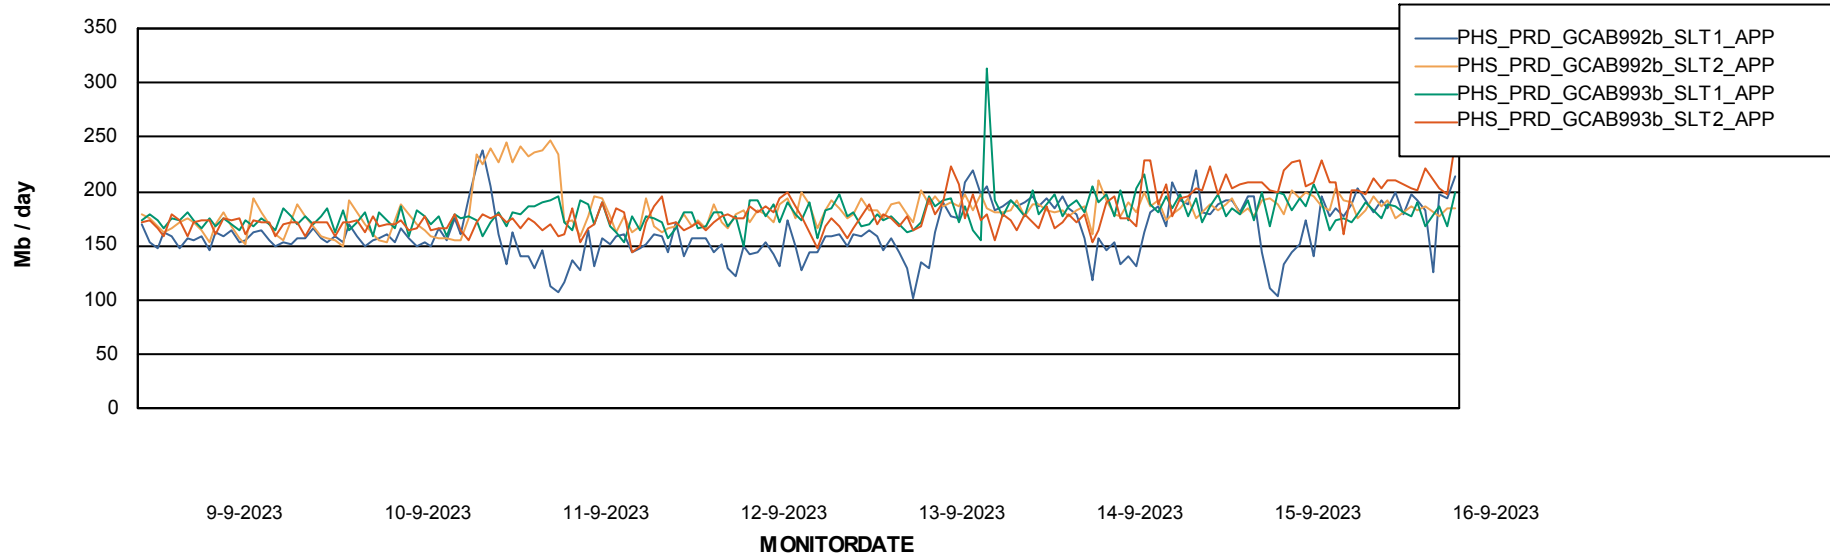

Standby Database Health PHS_Production

Recovery lag for last 7 days

Weekly SLA Customer Report

Customer PHS_Production
Database ID 47

ABSSolute Application Server Services

Avg memory used per ABS Server Service