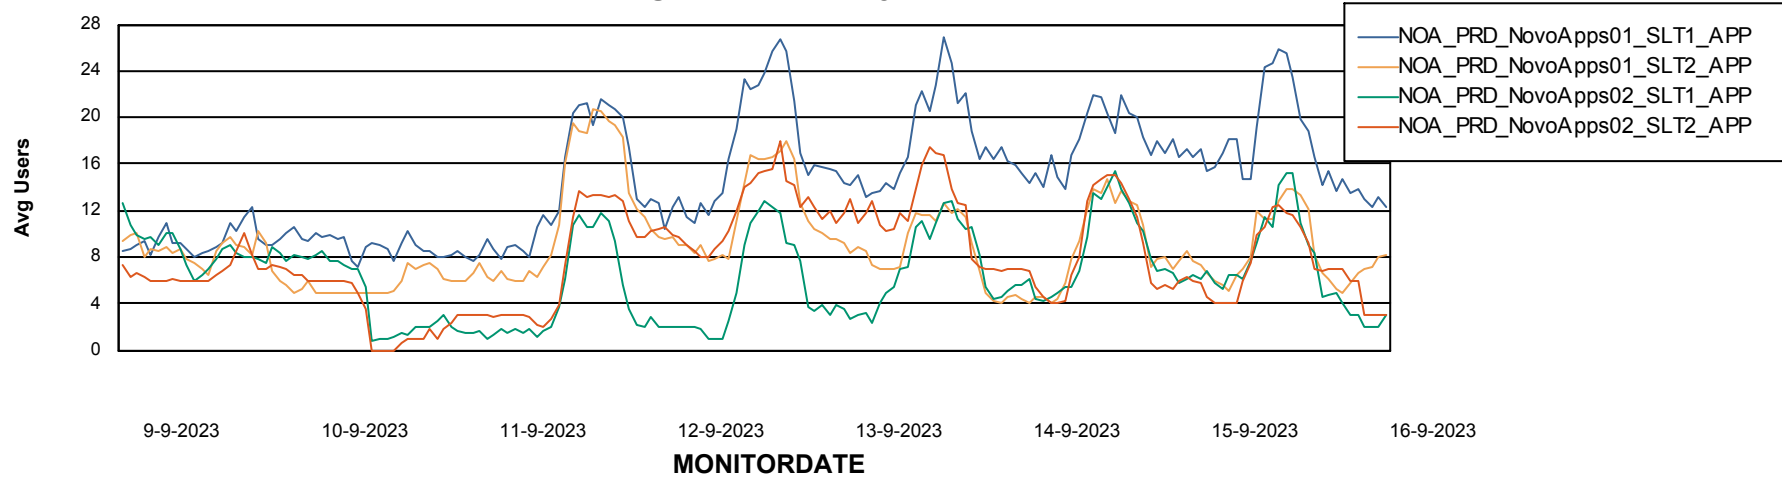

Avg users per day per ABS server