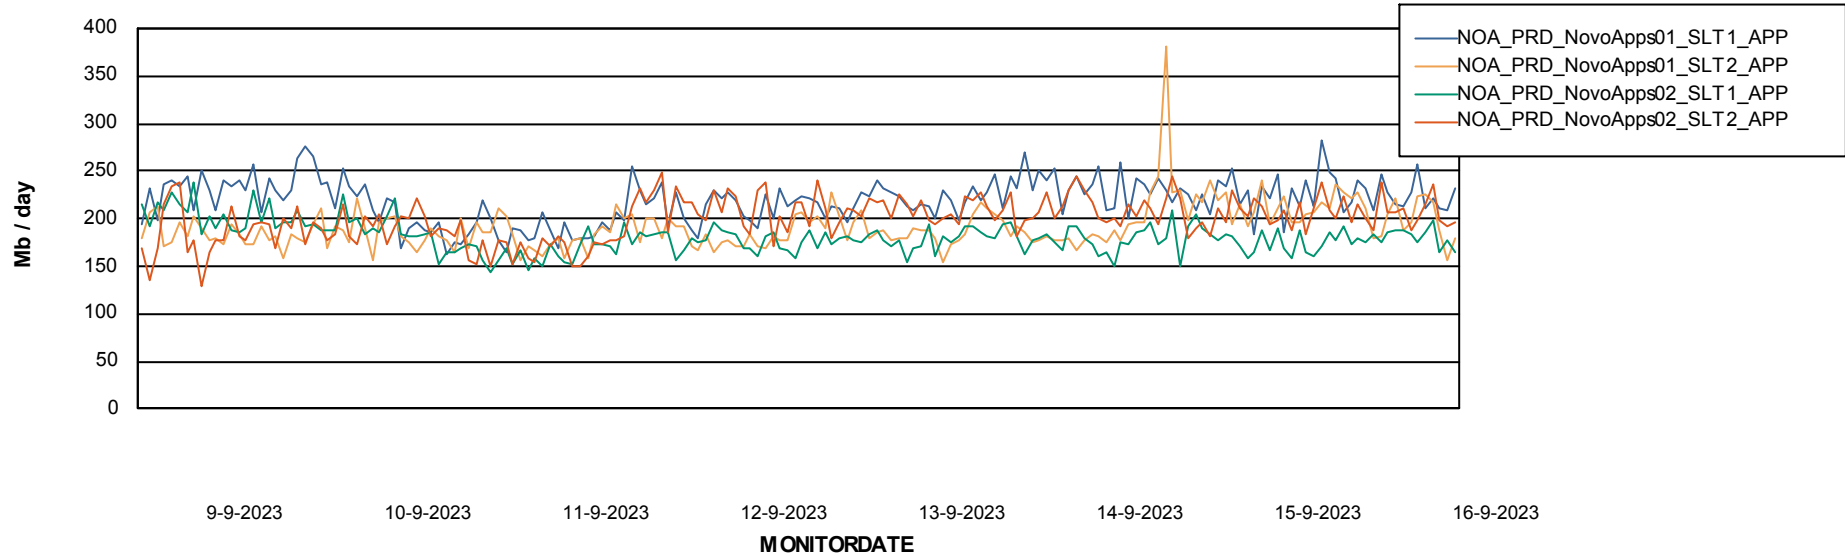

ABSSolute Application Server Services

Avg memory used per ABS Server Service