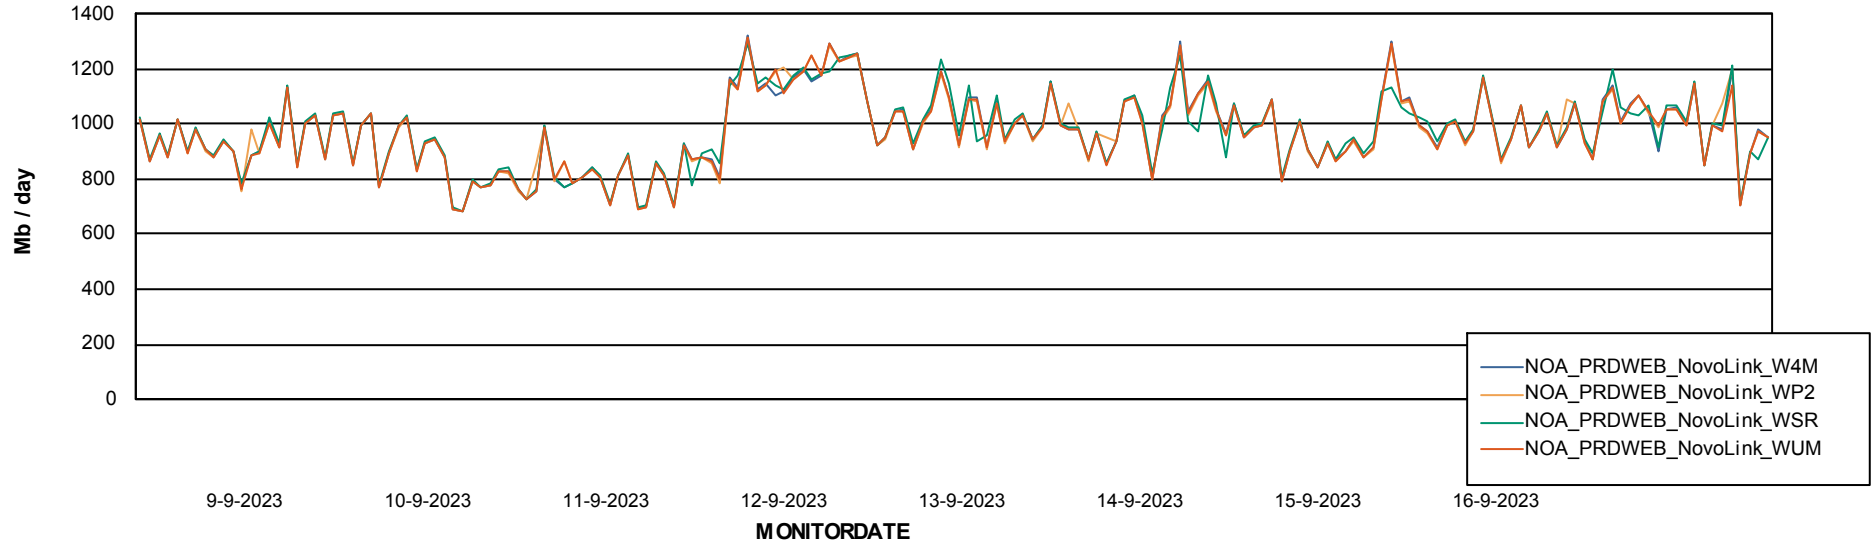

Avg memory used per ReportServer Service

Weekly SLA Customer Report

Customer NOA_Production (24/7)
Database ID 116

ABSSolute Web Component Services

Avg memory used per ABS Web component

Weekly SLA Customer Report