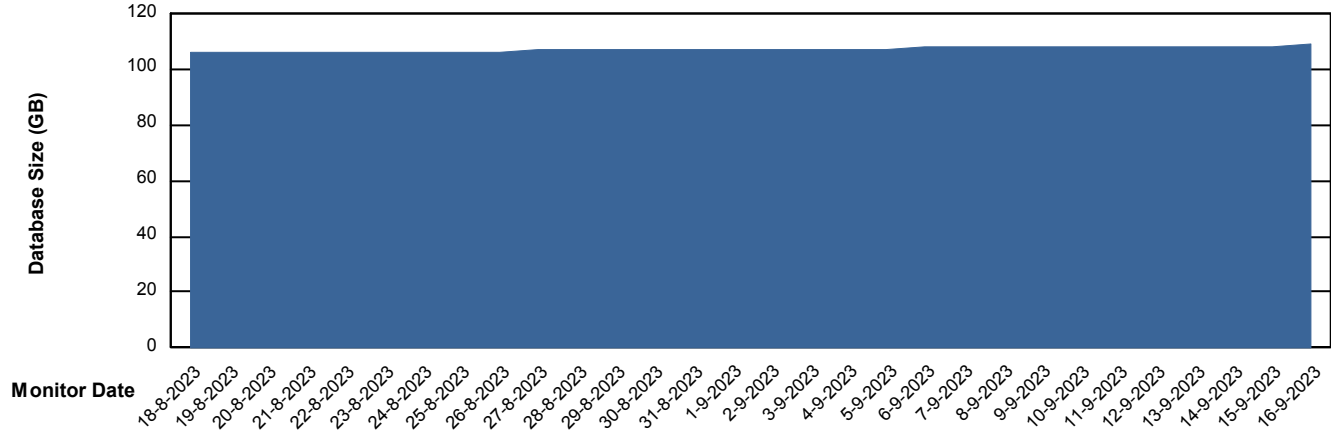

DATABASE SIZE NOA_BI_NOVOBI_Production

Database growth over last month