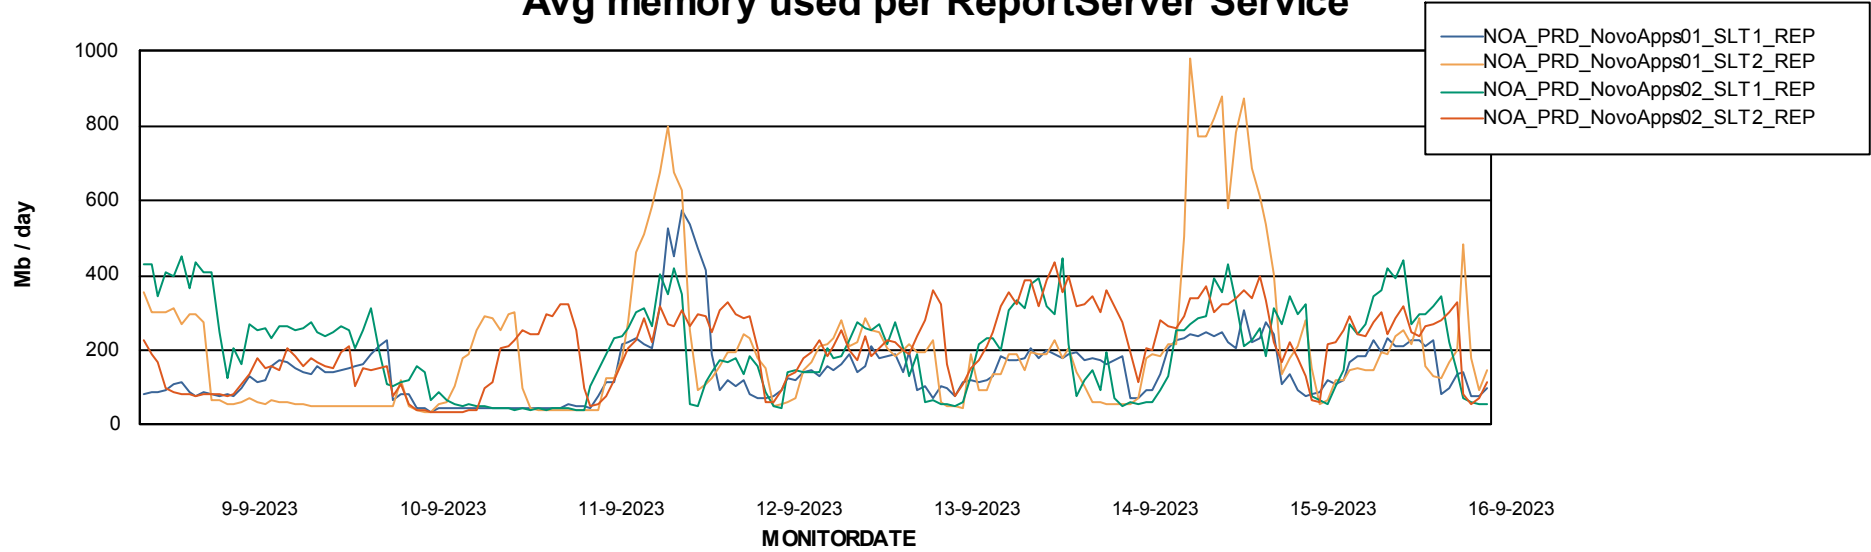

ABSSolute Application ReportServer Services

Avg memory used per ReportServer Service