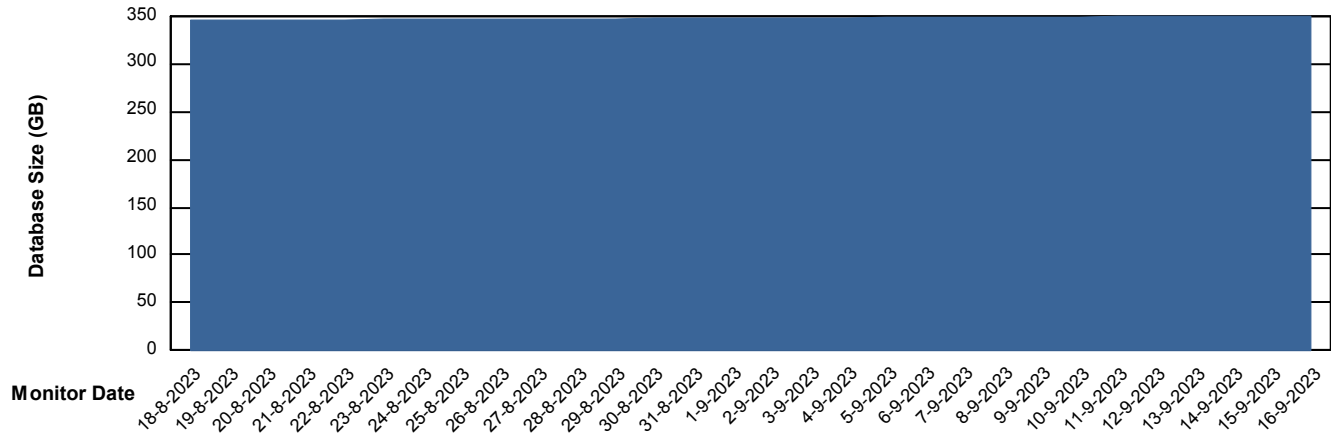

DATABASE SIZE NOA_PRD_NovoABS01_DB

Database growth over last month