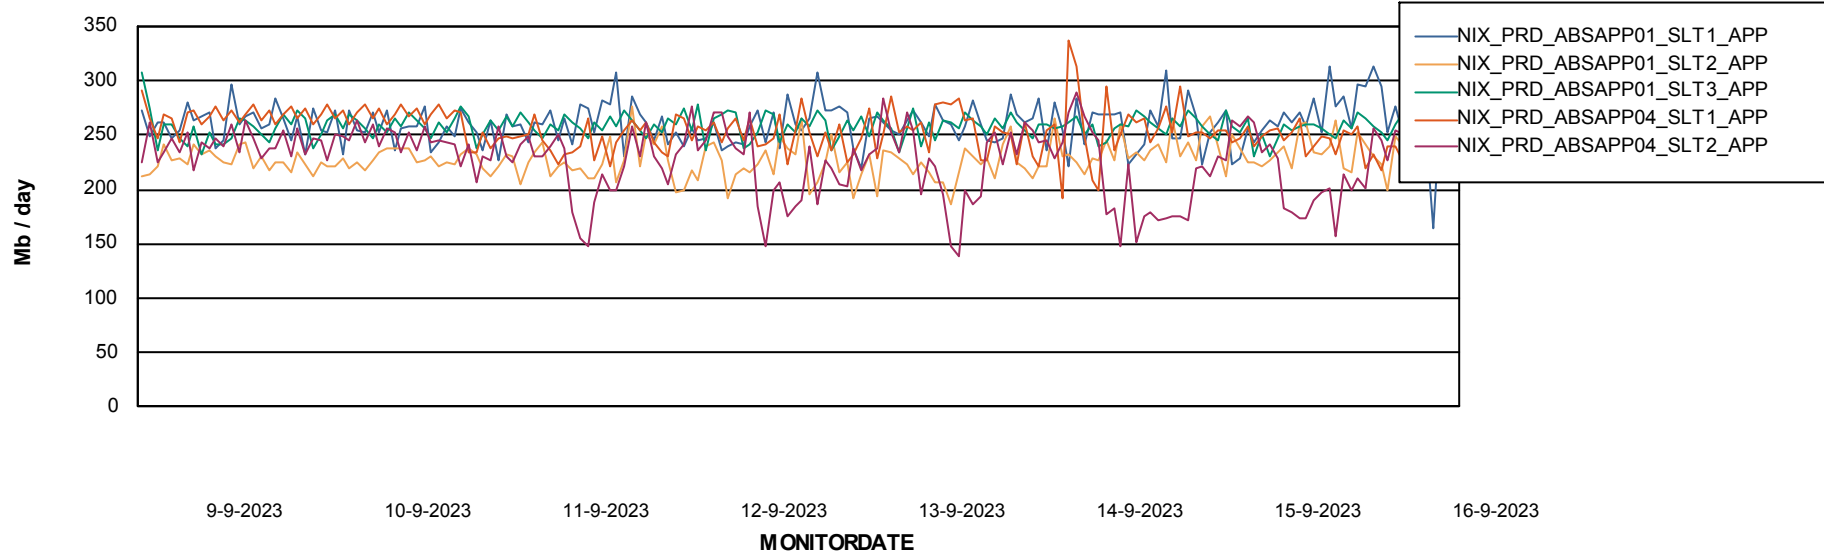

ABSSolute Application Server Services

Avg memory used per ABS Server Service