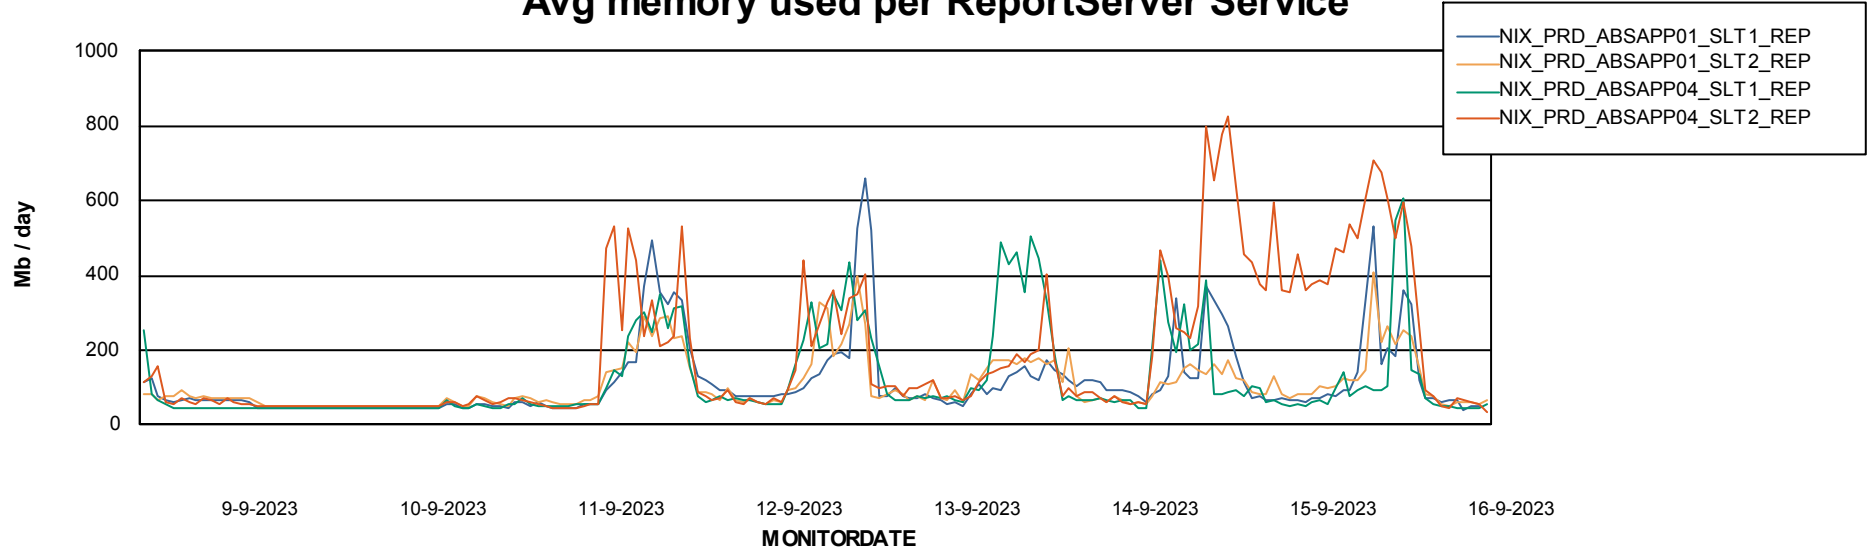

Avg memory used per ABS Server Service

Avg users per day per ABS server

Weekly SLA Customer Report

Customer NIX_Production
Database ID 51

ABSSolute Application ReportServer Services

Avg memory used per ReportServer Service