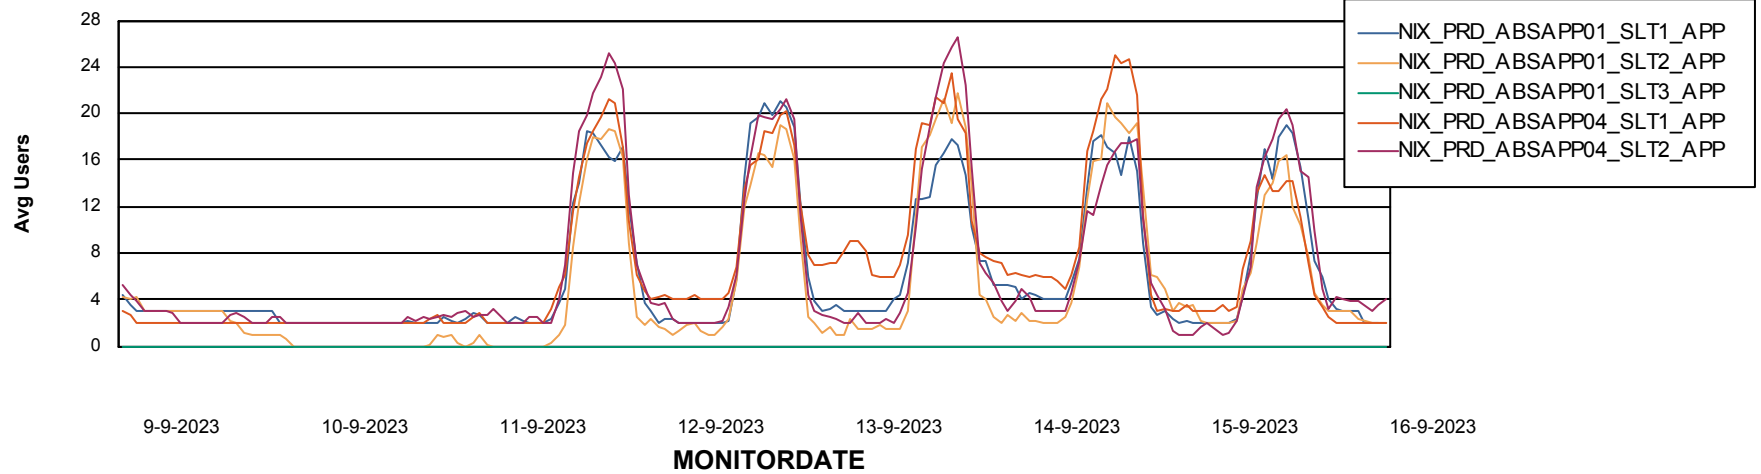

Avg users per day per ABS server