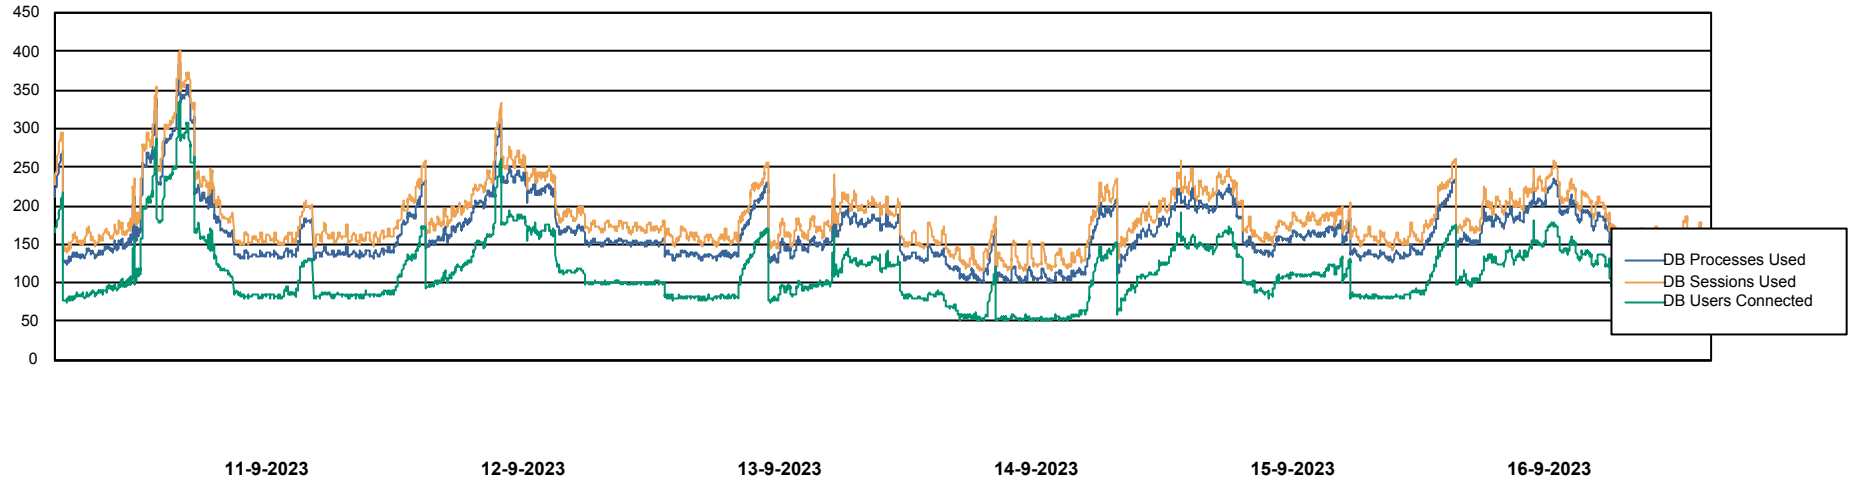

Weekly SLA Customer Report

Customer NIX_Production
Database ID 51

Database Performance NIXDB_BI

Weekly SLA Customer Report

Customer NIX_Production
Database ID 51

Database Performance NIXDB_Production

Weekly SLA Customer Report

Customer NIX_Production
Database ID 51

Database Performance NIXDB_Standby

DB Processes Max 300

Weekly SLA Customer Report

Customer NIX_Production
Database ID 51

DATABASE SIZE NIXDB_BI

Database growth over last month