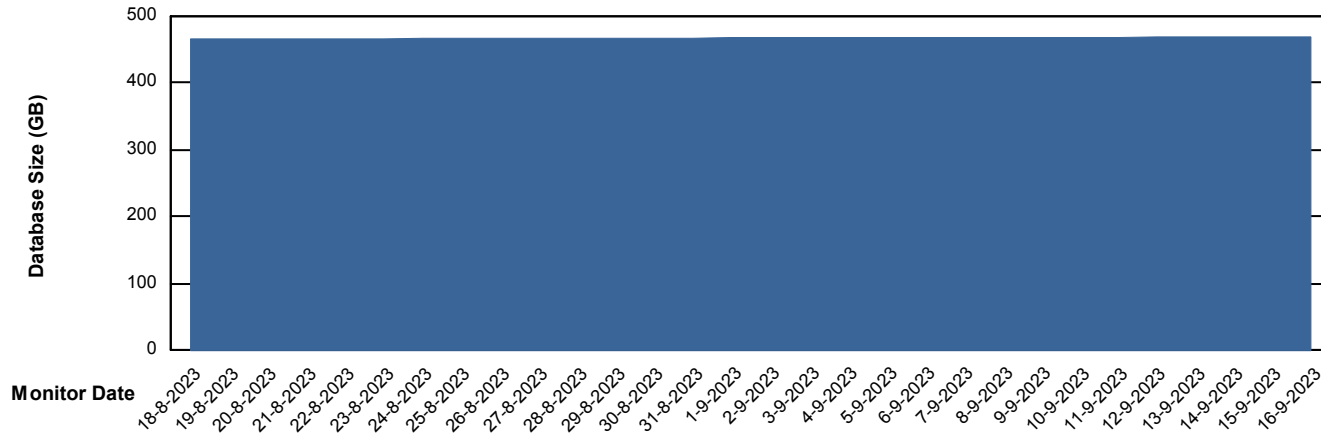

DATABASE SIZE NIXDB_Production

Database growth over last month