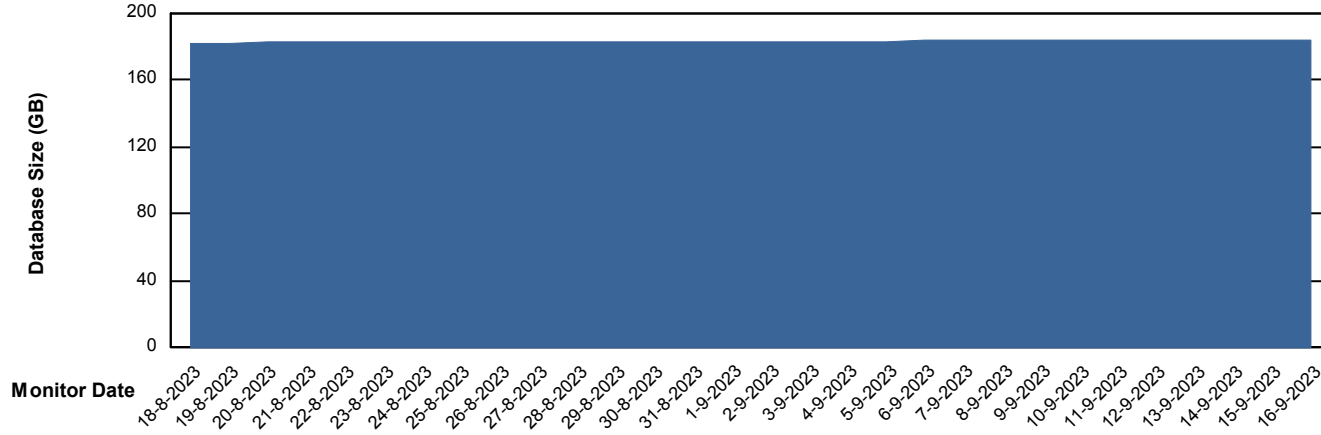

Customer NIX_Production
Database ID 51

Database Performance NIXDB_Standby

DB Processes Max 300

Weekly SLA Customer Report

Customer NIX_Production
Database ID 51

DATABASE SIZE NIXDB_BI

Database growth over last month