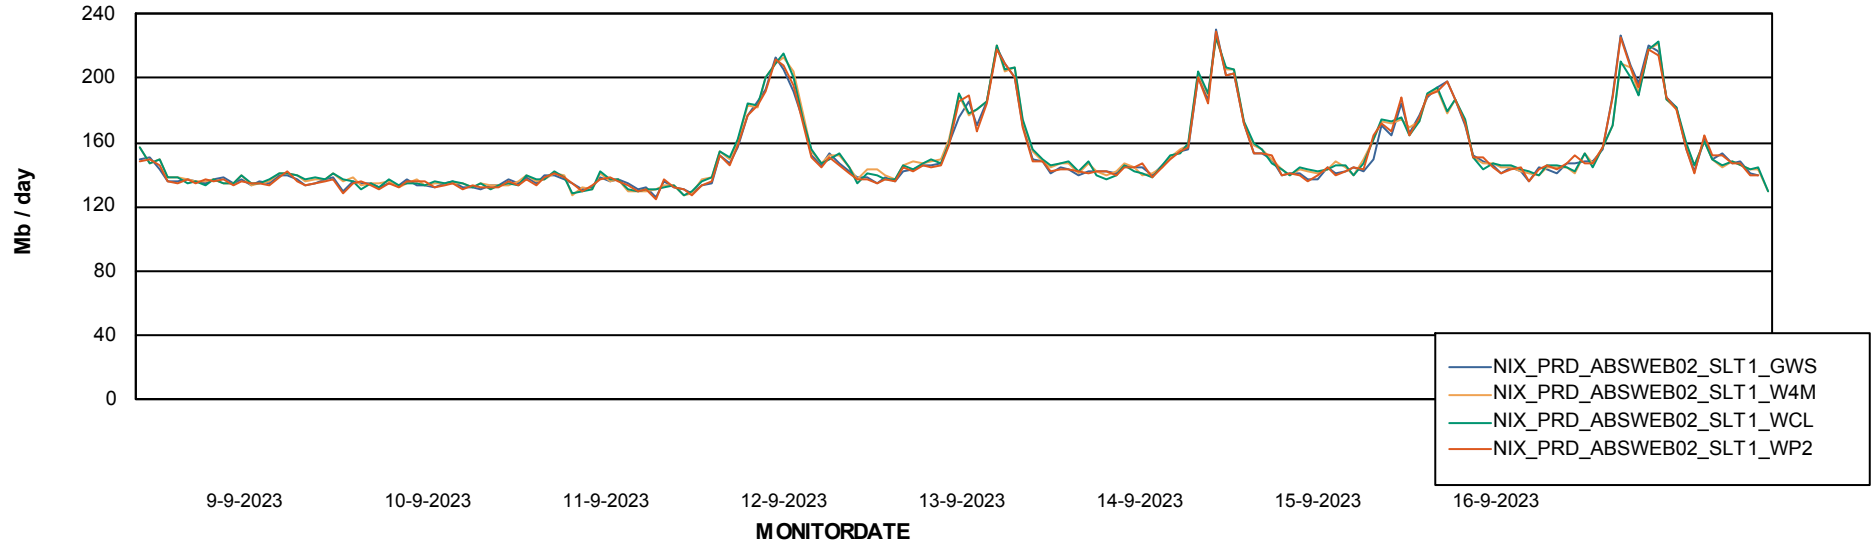

ABSSolute Web Component Services

Avg memory used per ABS Web component