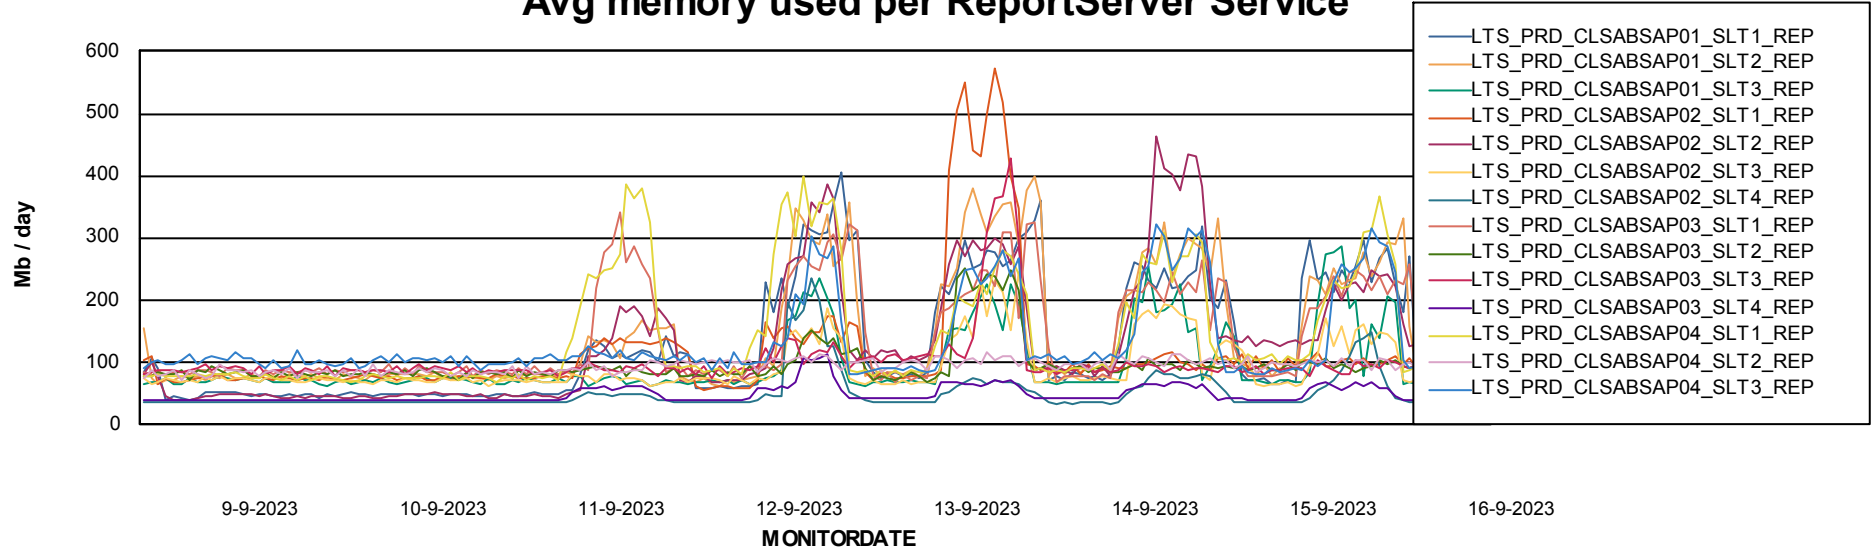

ABSSolute Application ReportServer Services

Avg memory used per ReportServer Service