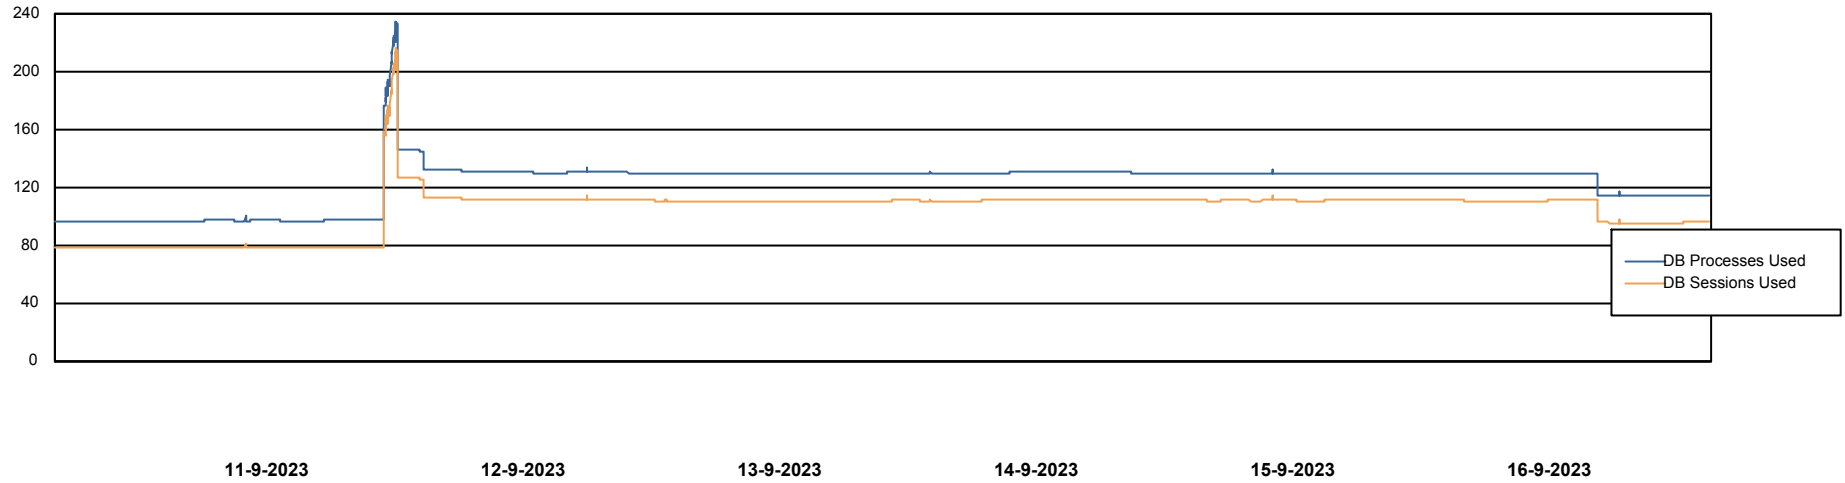

Database Performance LTS_PROD_CLSABSDB02_SBDB

DB Processes Max 4
DB Processes Max 1,000
DB Processes Max 0