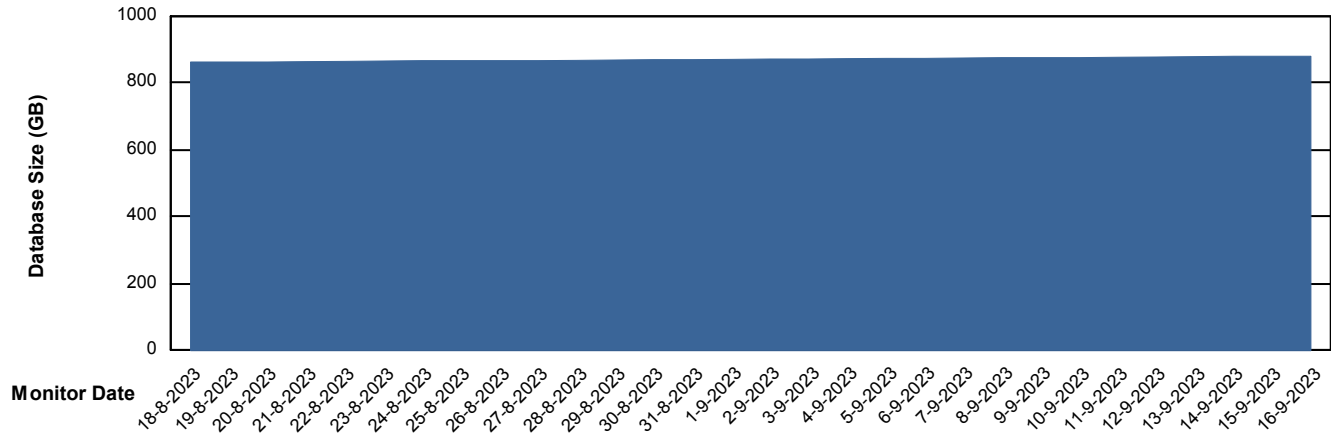

Customer LTS(CleanLease)_Production
Database ID 126

DATABASE SIZE LTS_PROD_CLSABSBI01_BI

Database growth over last month

DATABASE SIZE LTS_PROD_CLSABSDB01_PRDB

Database growth over last month

Weekly SLA Customer Report