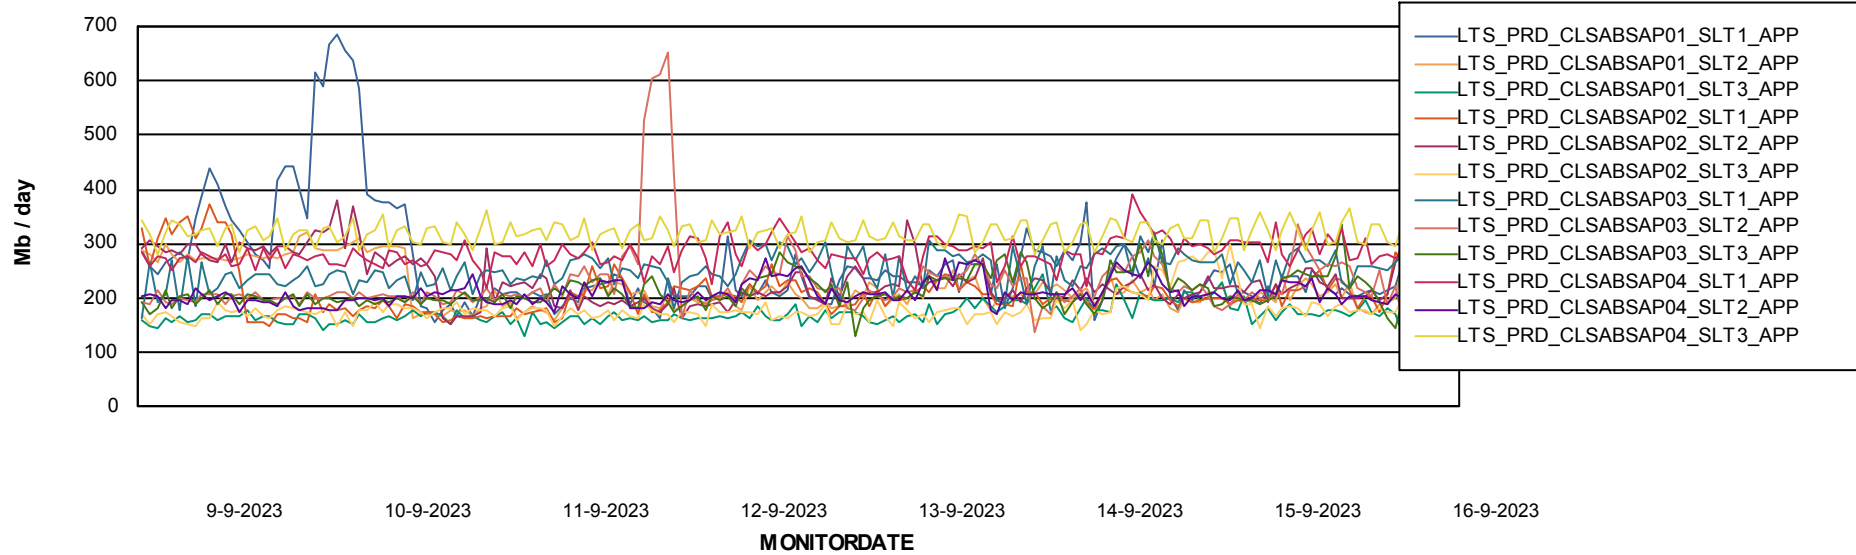

ABSSolute Application Server Services

Avg memory used per ABS Server Service