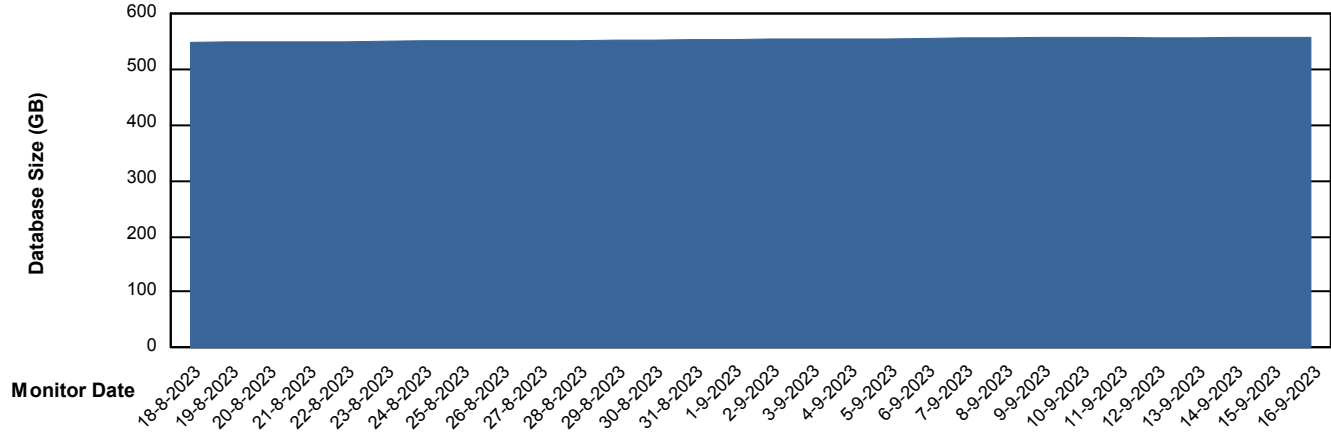

DATABASE SIZE LTS_PROD_CLSABSBI01_BI

Database growth over last month