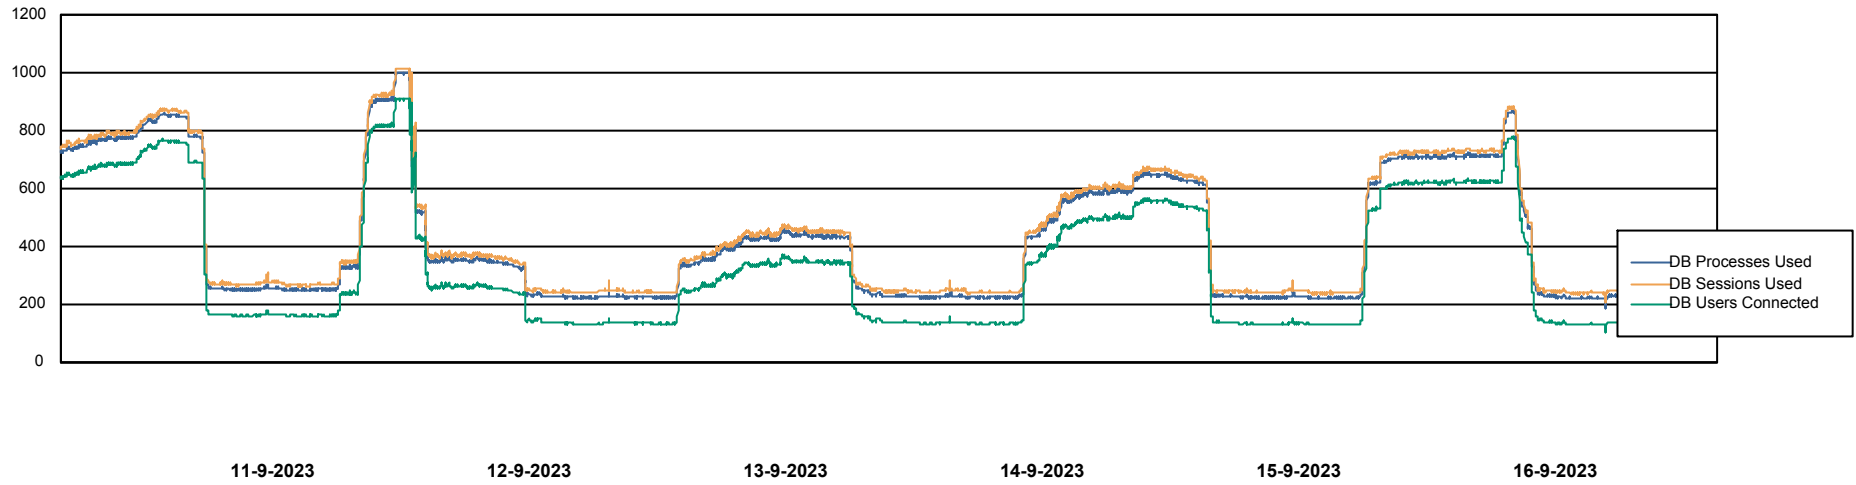

Weekly SLA Customer Report

Customer LTS(CleanLease)_Production
Database ID 126

Database Performance LTS_PROD_CLSABSBI01_BI

Weekly SLA Customer Report

Customer LTS(CleanLease)_Production
Database ID 126

Database Performance LTS_PROD_CLSABSD01_PRDB