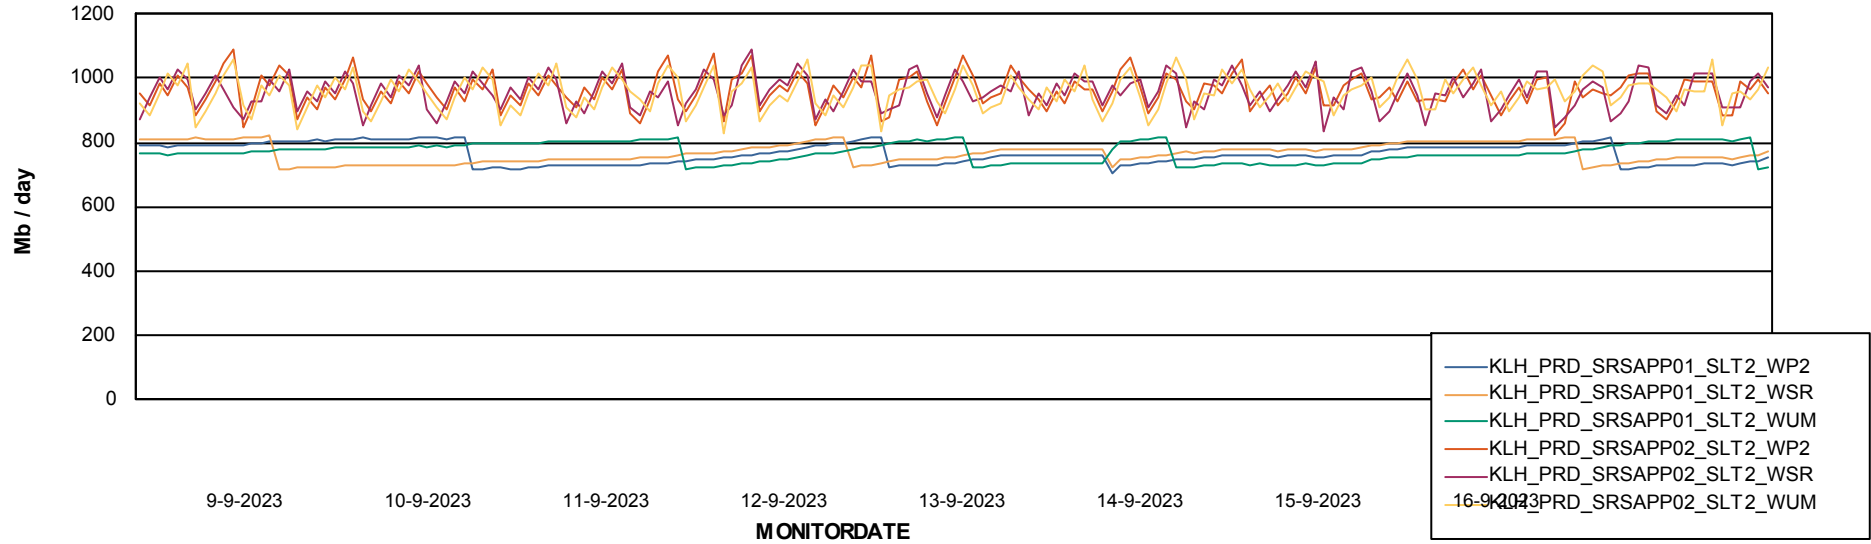

ABSolute Web Component Services

Avg memory used per ABS Web component