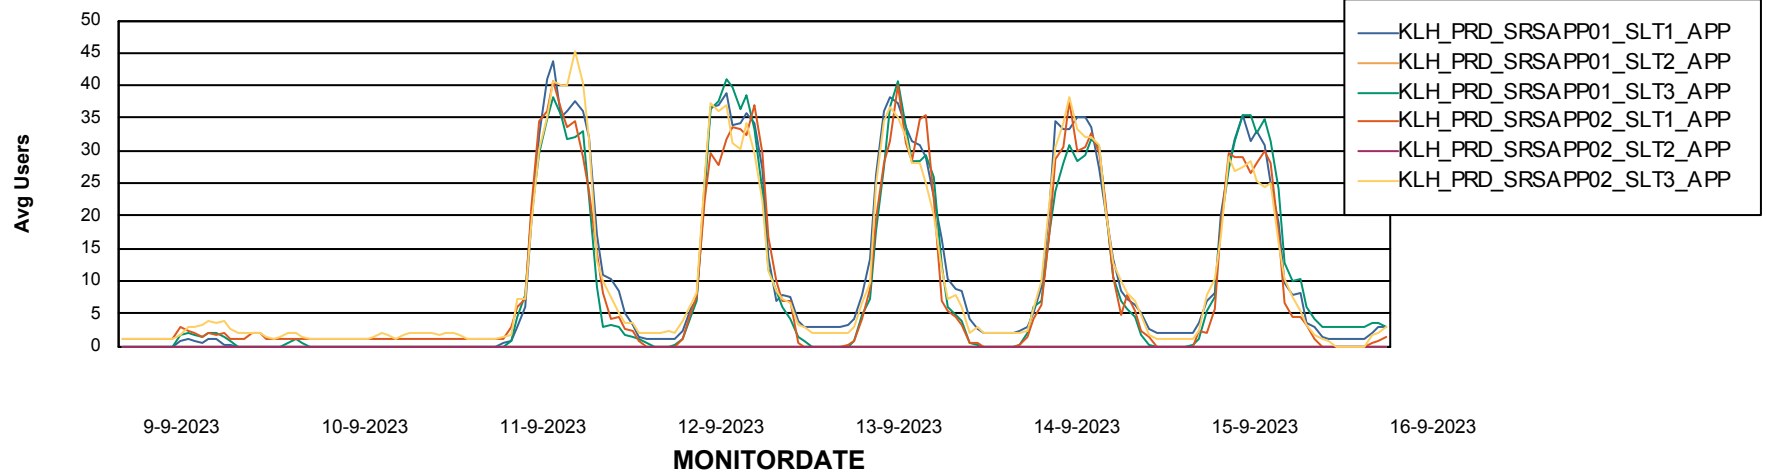

Avg users per day per ABS server