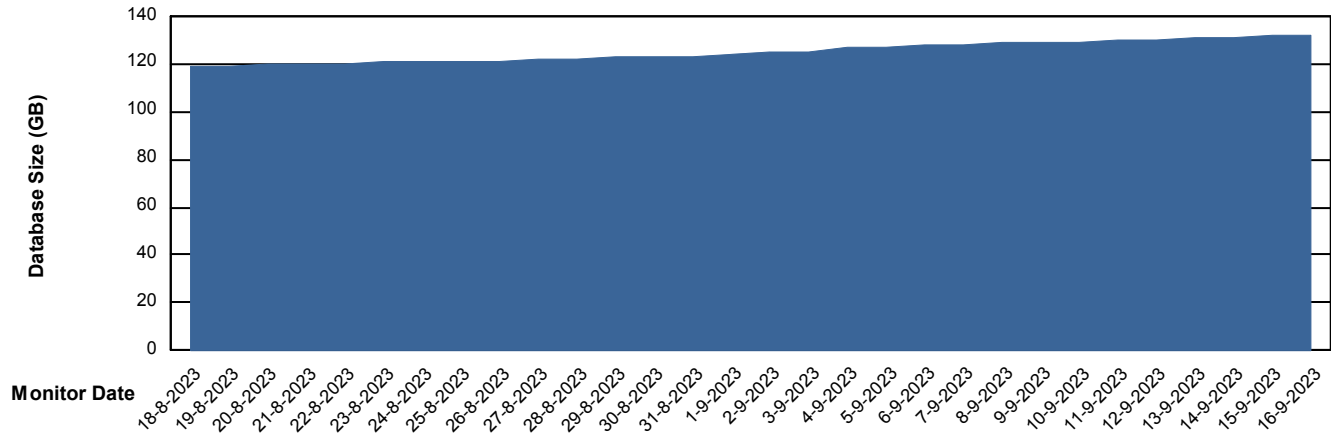

DATABASE SIZE KLHDB_Production

Database growth over last month