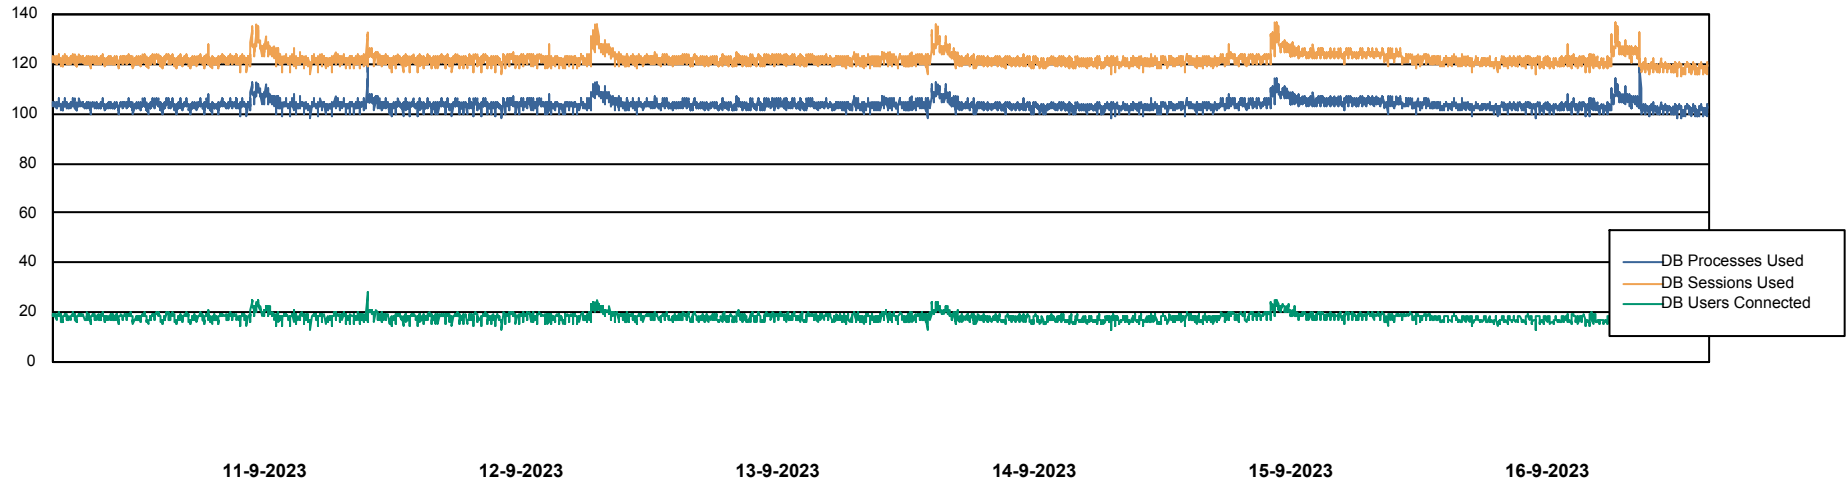

Database Performance KLHDB_BI