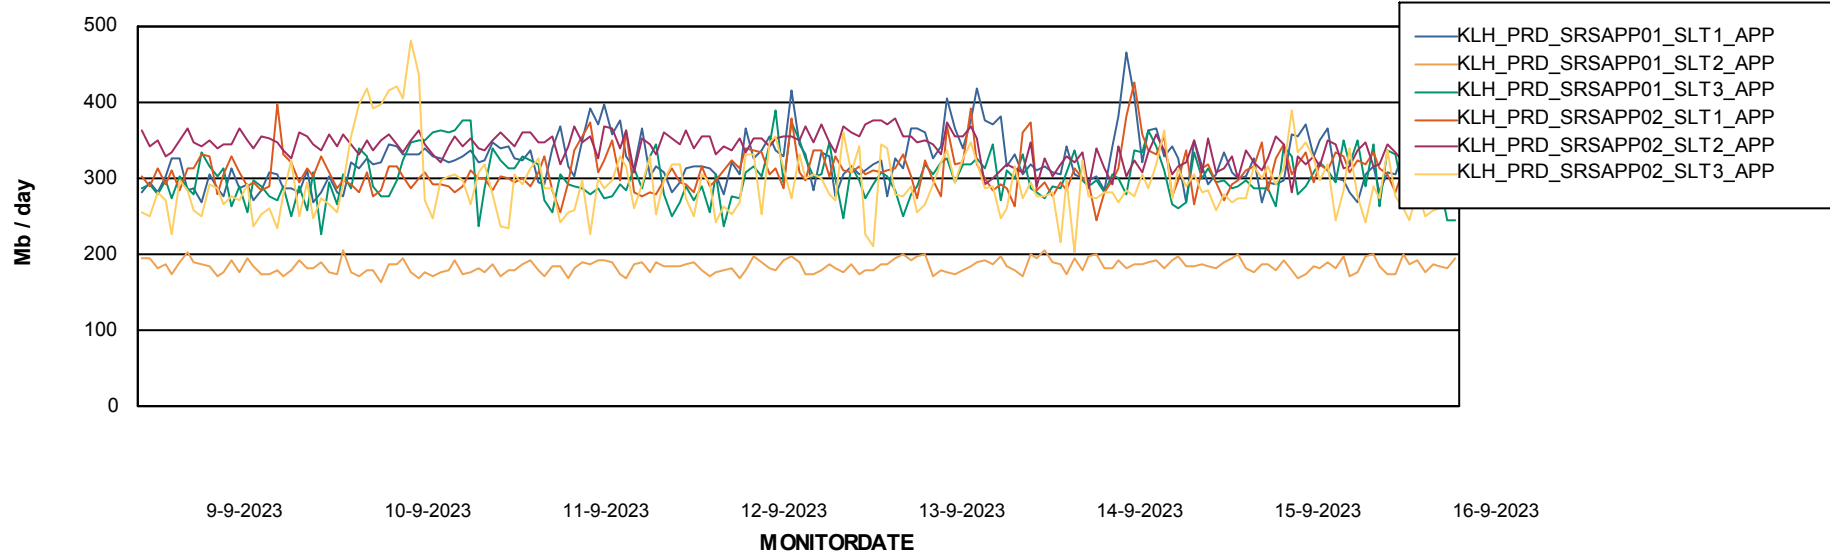

ABSSolute Application Server Services

Avg memory used per ABS Server Service