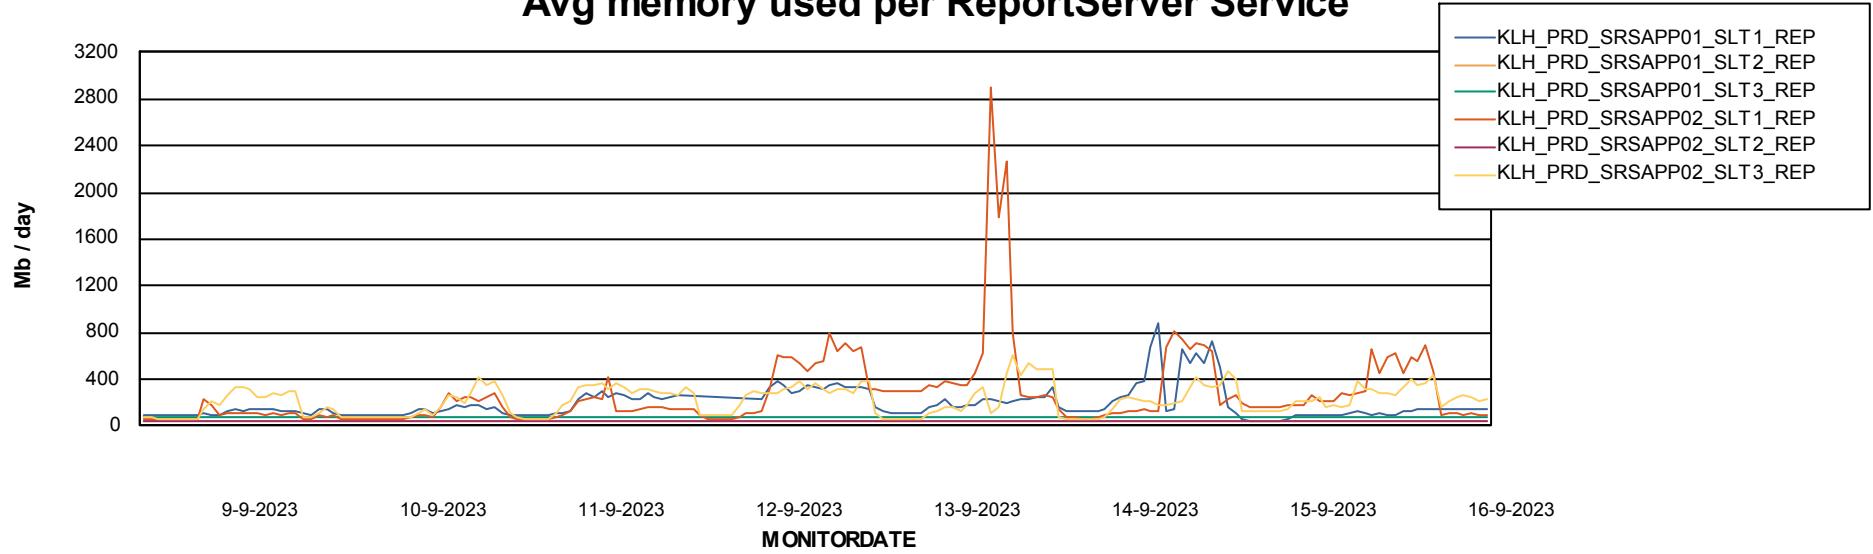

ABSSolute Application ReportServer Services

Avg memory used per ReportServer Service