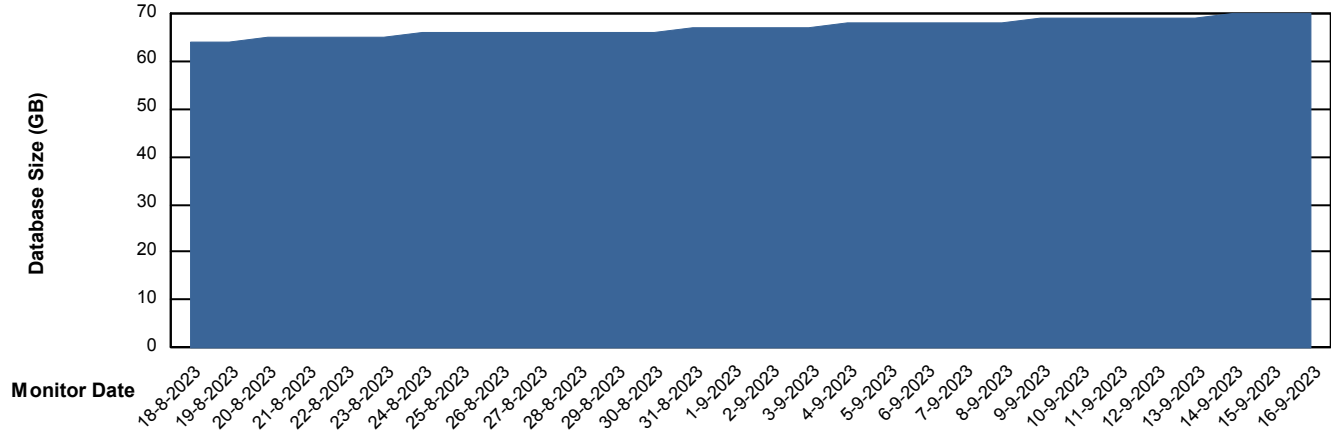

DATABASE SIZE KLHDB_BI

Database growth over last month