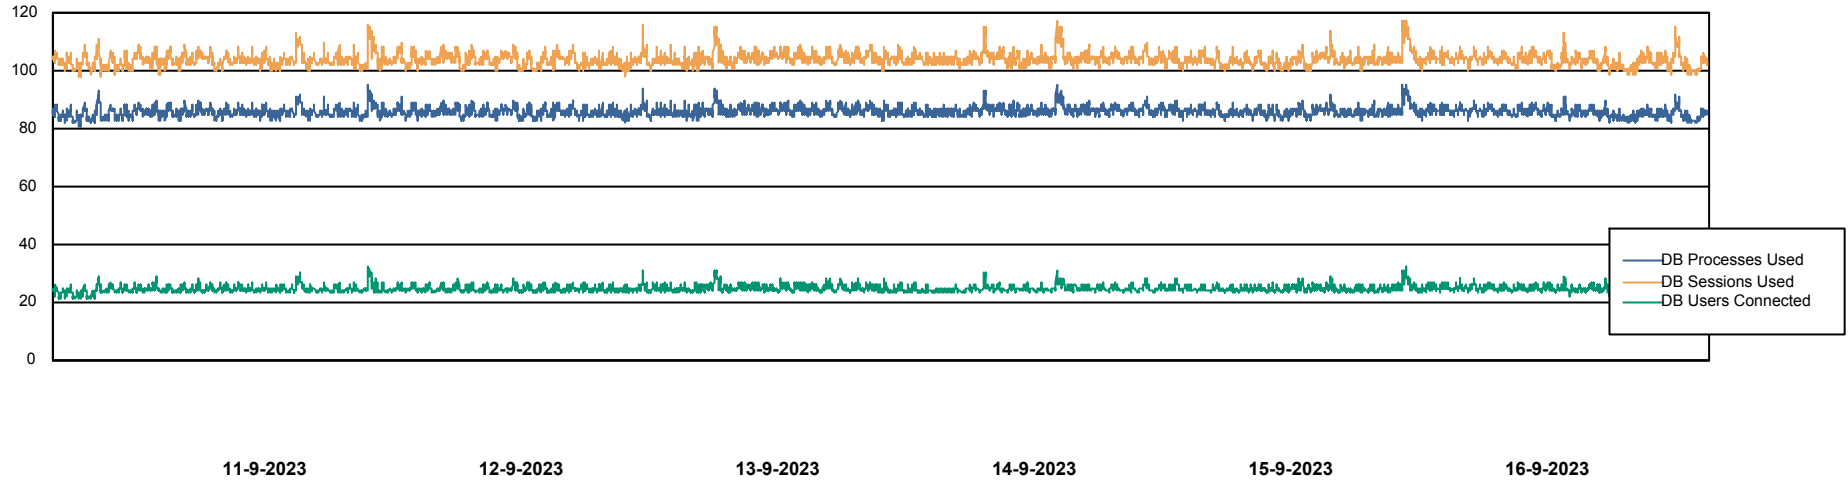

Database Performance BI-DBSRV_DB