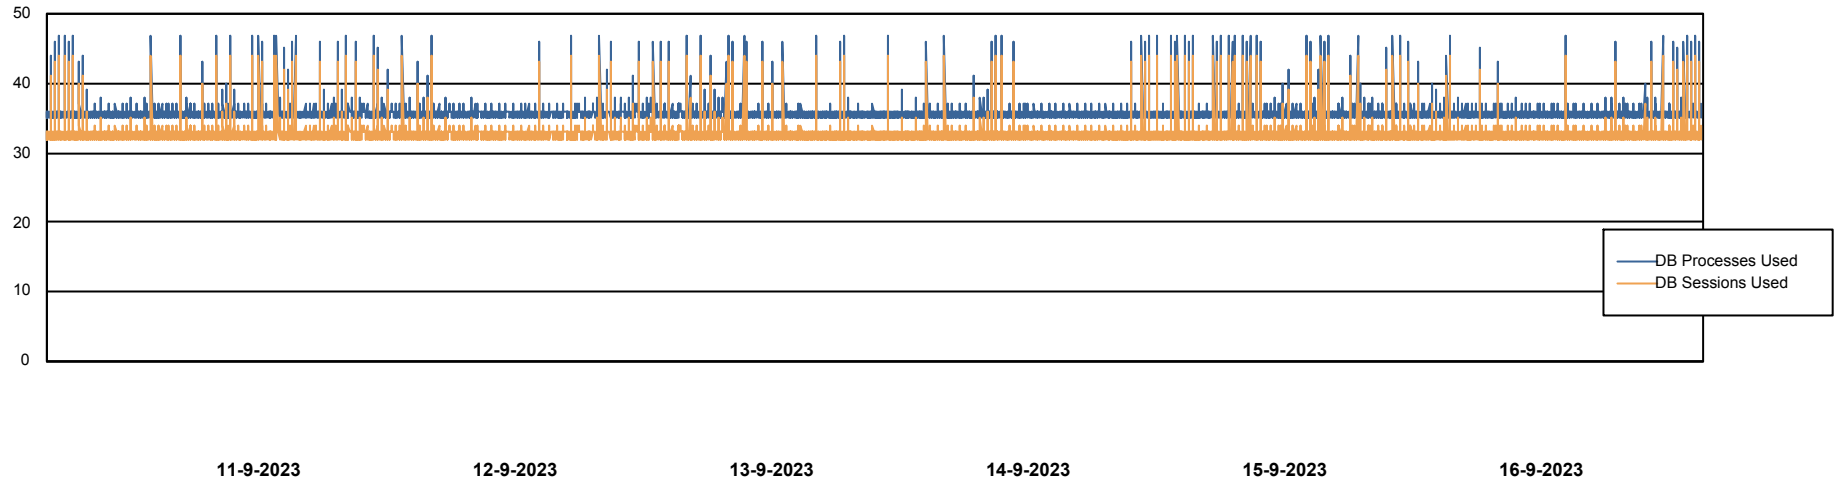

Database Performance KBR_PRD_DB-SRV2_SDB

DB Processes Max 1,000