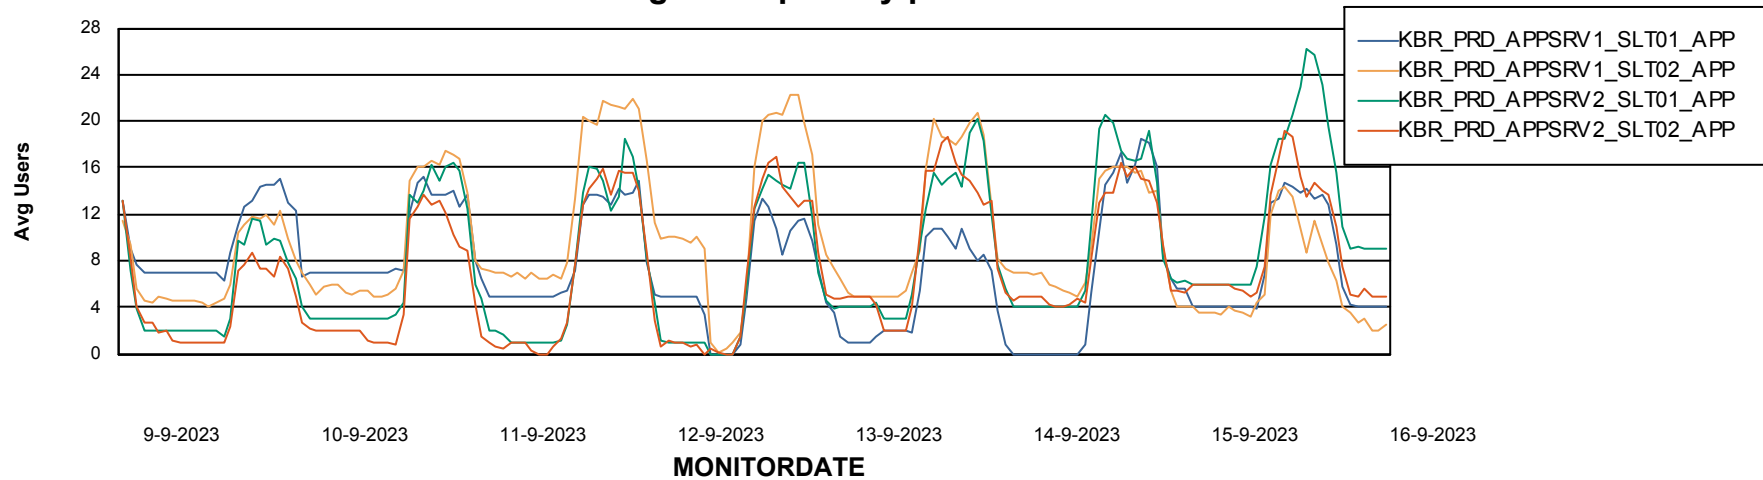

Avg users per day per ABS server