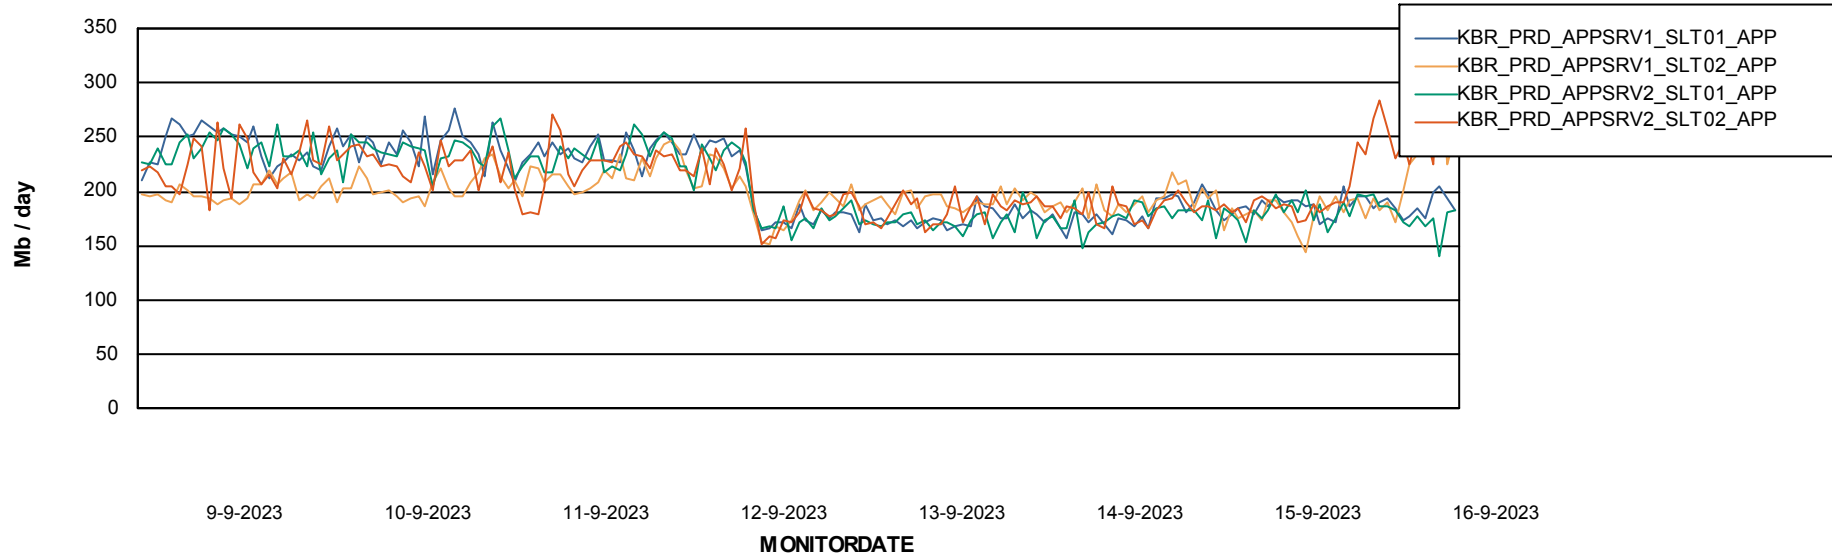

ABSSolute Application Server Services

Avg memory used per ABS Server Service