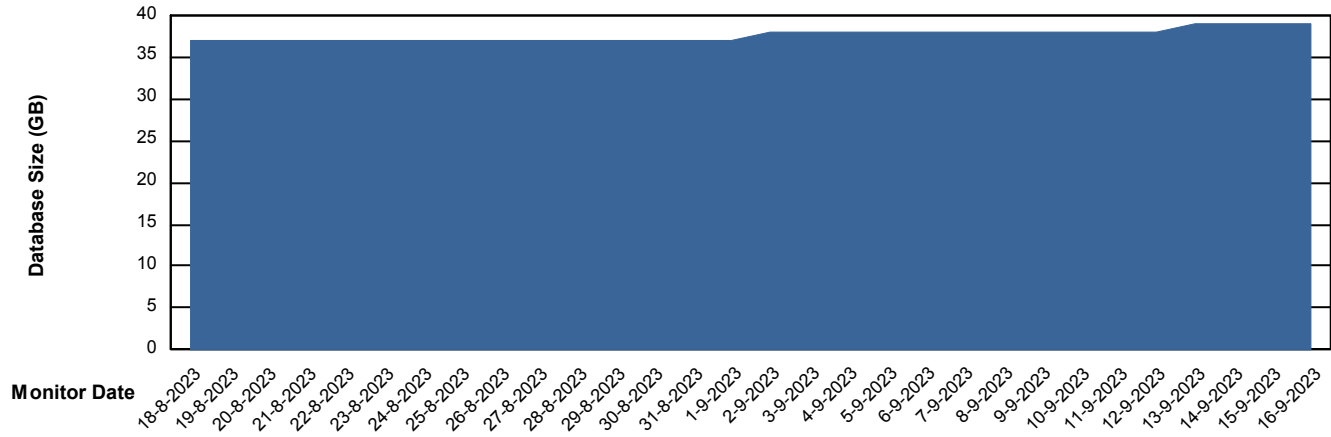

DATABASE SIZE BI-DBSRV_DB

Database growth over last month