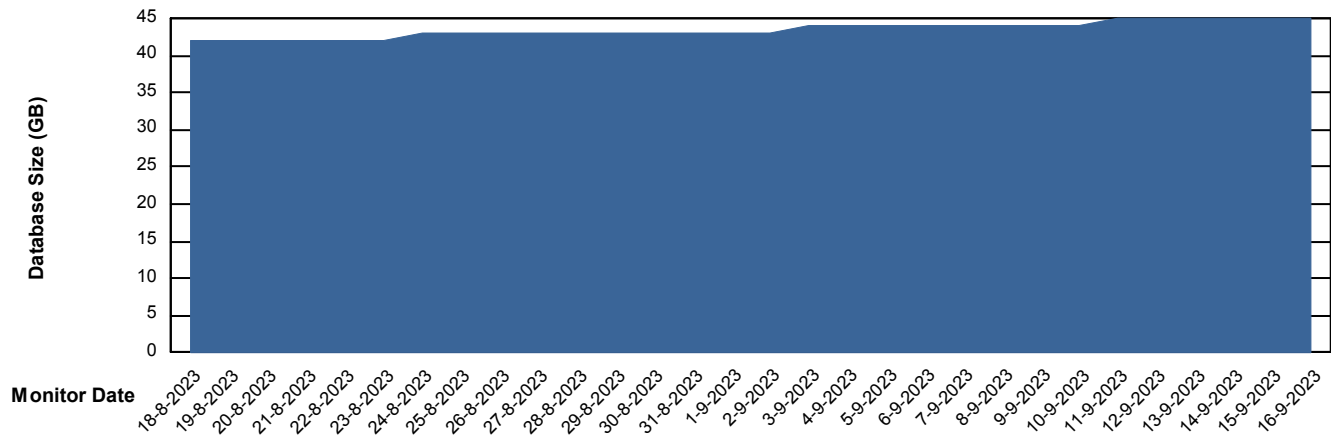

DATABASE SIZE KBR_PRD_DB-SRV1_DB

Database growth over last month