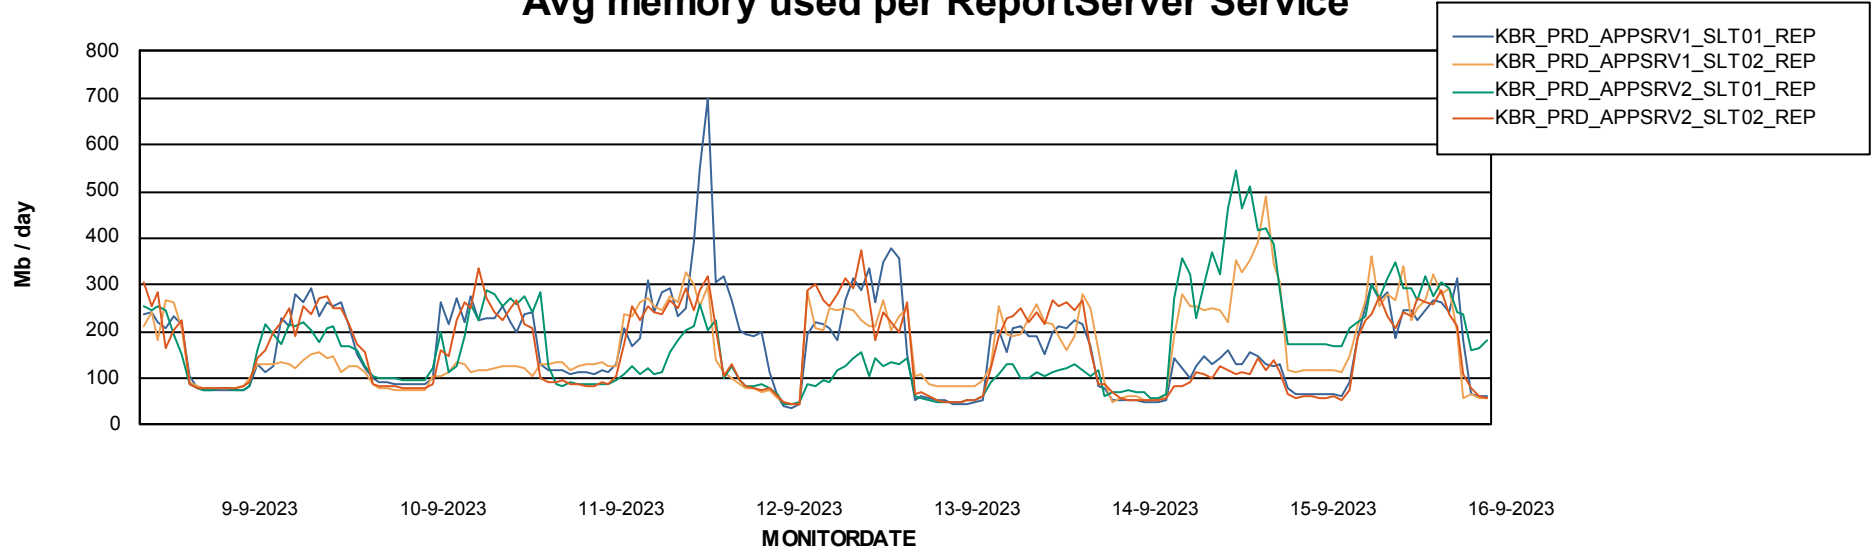

ABSSolute Application Server Services

Avg memory used per ReportServer Service