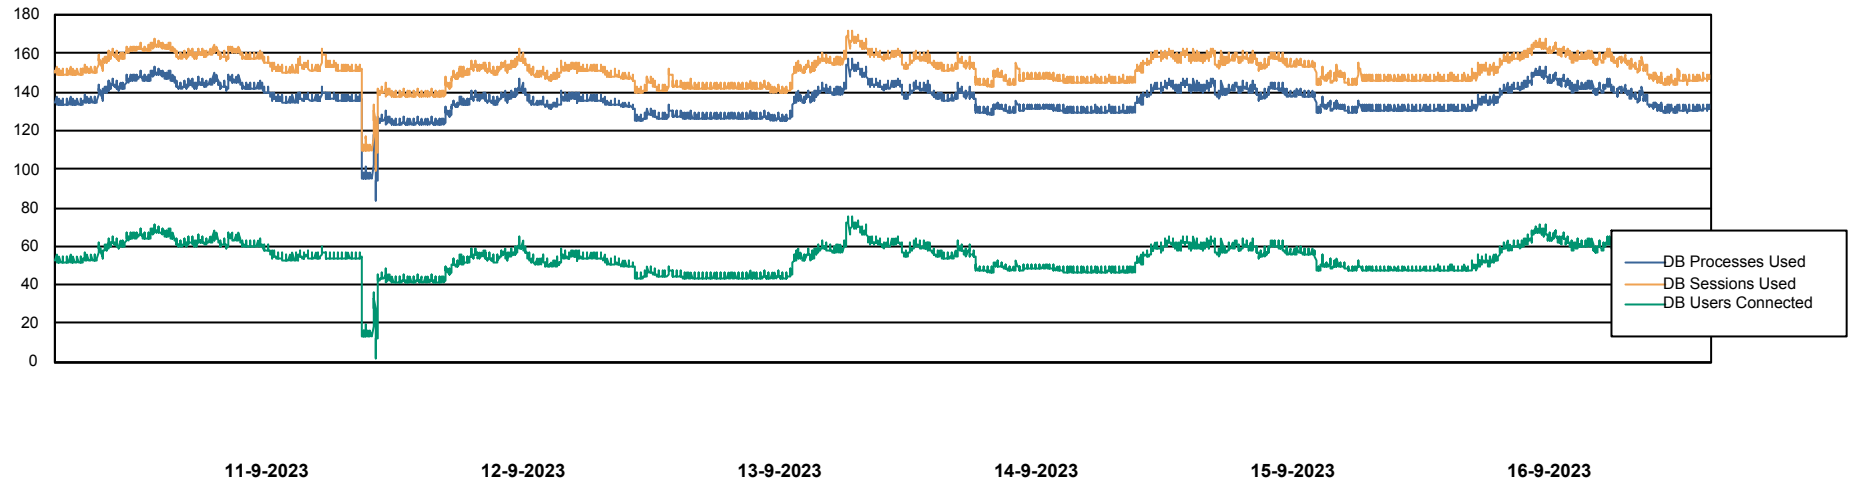

Weekly SLA Customer Report

Customer KBR_Production
Database ID 117

Database Performance BI-DBSRV_DB

Weekly SLA Customer Report

Customer KBR_Production
Database ID 117

Database Performance KBR_PRD_DB-SRV1_DB

Weekly SLA Customer Report

Customer KBR_Production
Database ID 117

Database Performance KBR_PRD_DB-SRV2_SDB

DB Processes Max 1,000

Weekly SLA Customer Report

Customer KBR_Production
Database ID 117

DATABASE SIZE BI-DBSRV_DB