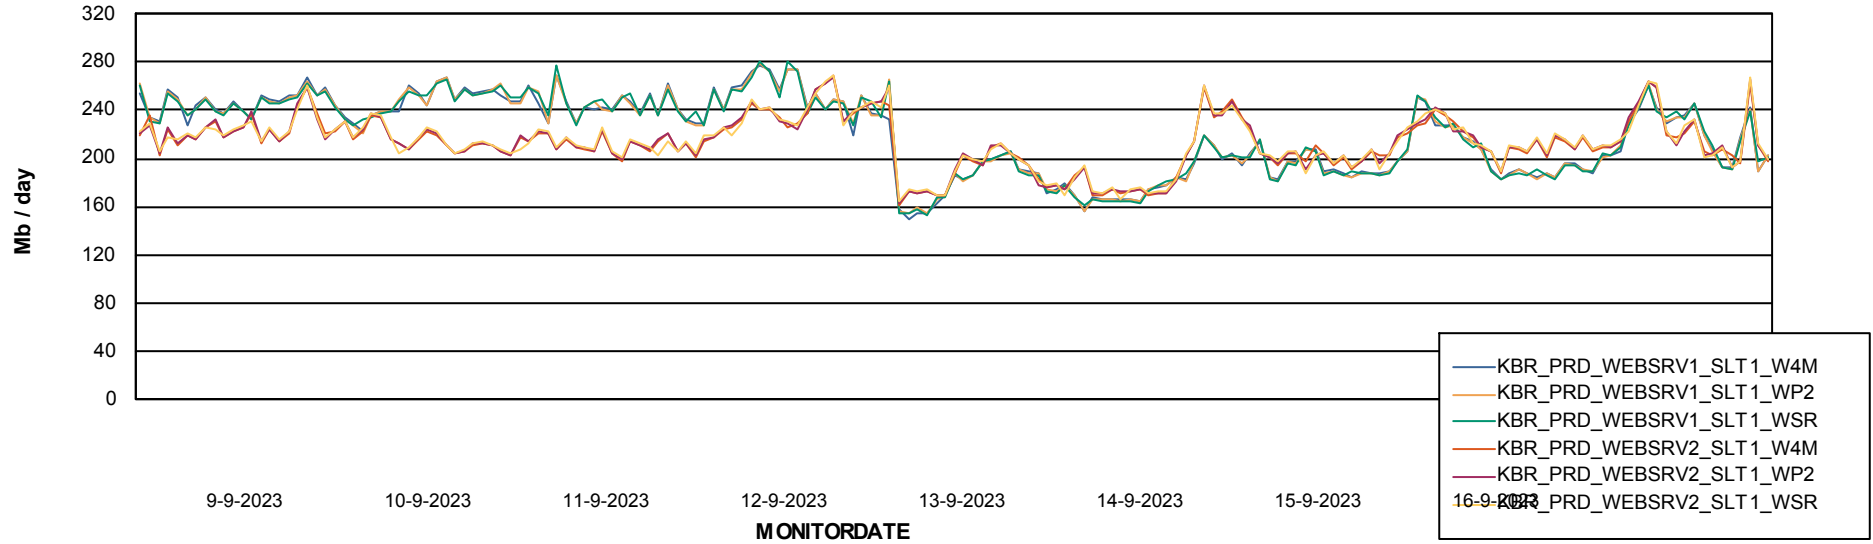

ABSSolute Web Component Services

Avg memory used per ABS Web component