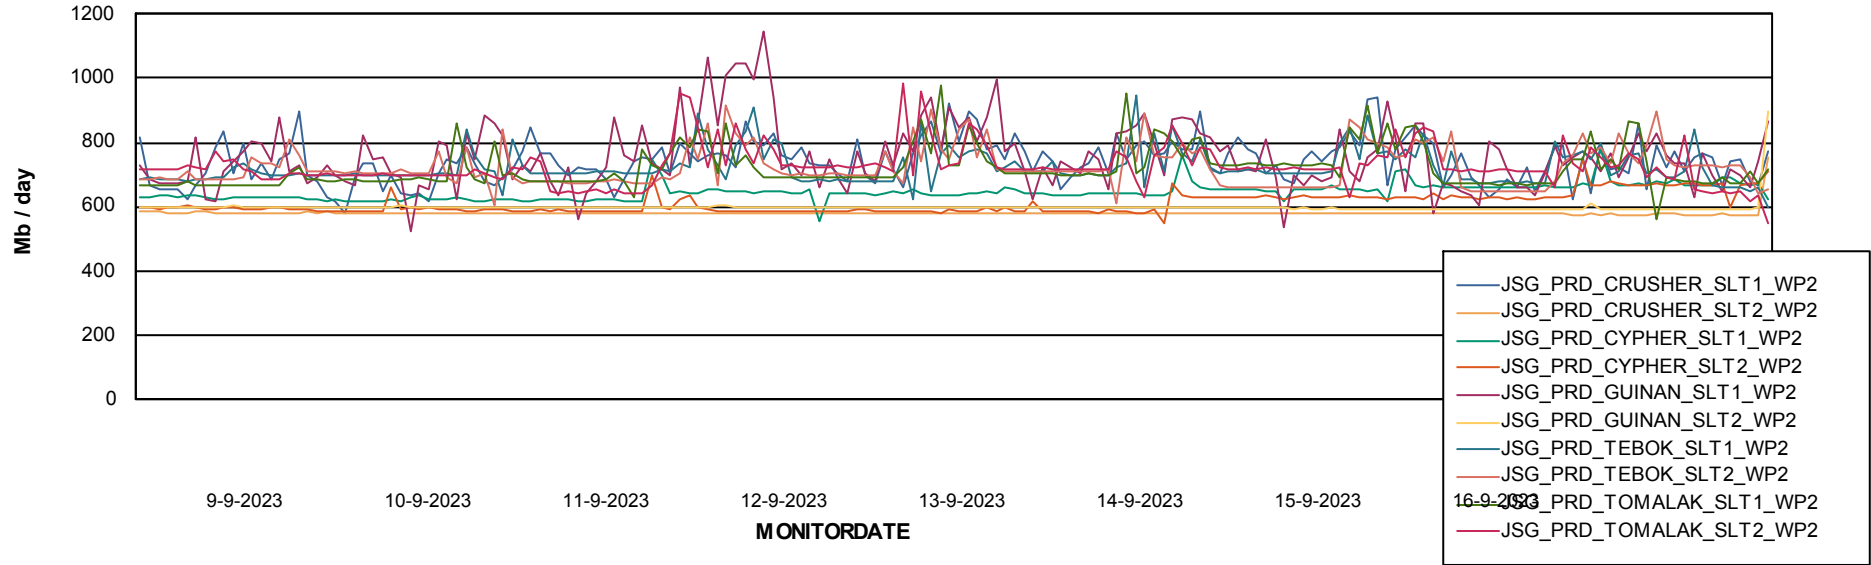

ABSSolute Web Component Services

Avg memory used per ABS Web component