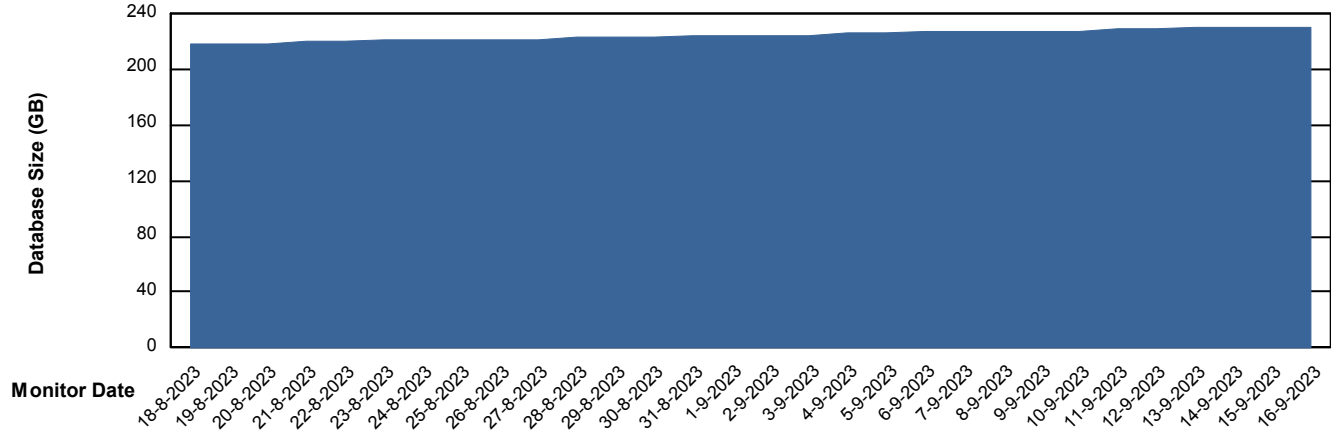

DATABASE SIZE JSG_PRD_BASHIR_DB

Database growth over last month