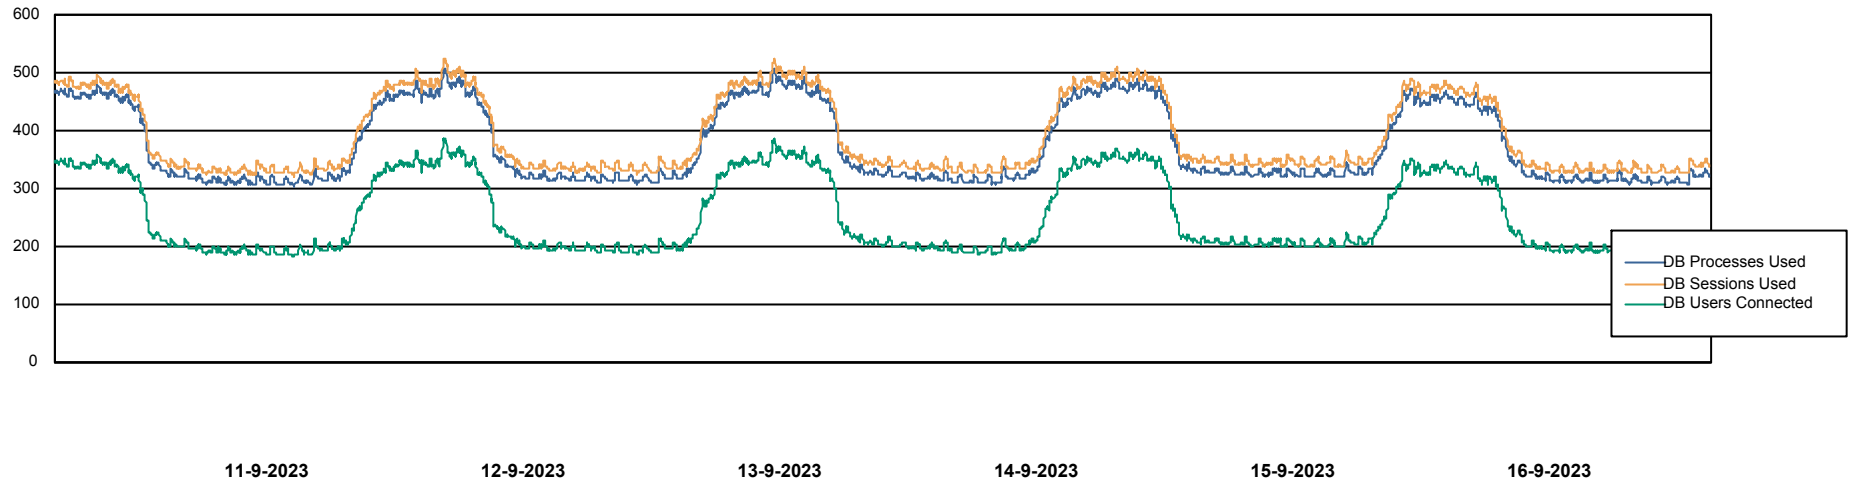

Database Performance JSG_PRD_RIKER_DB