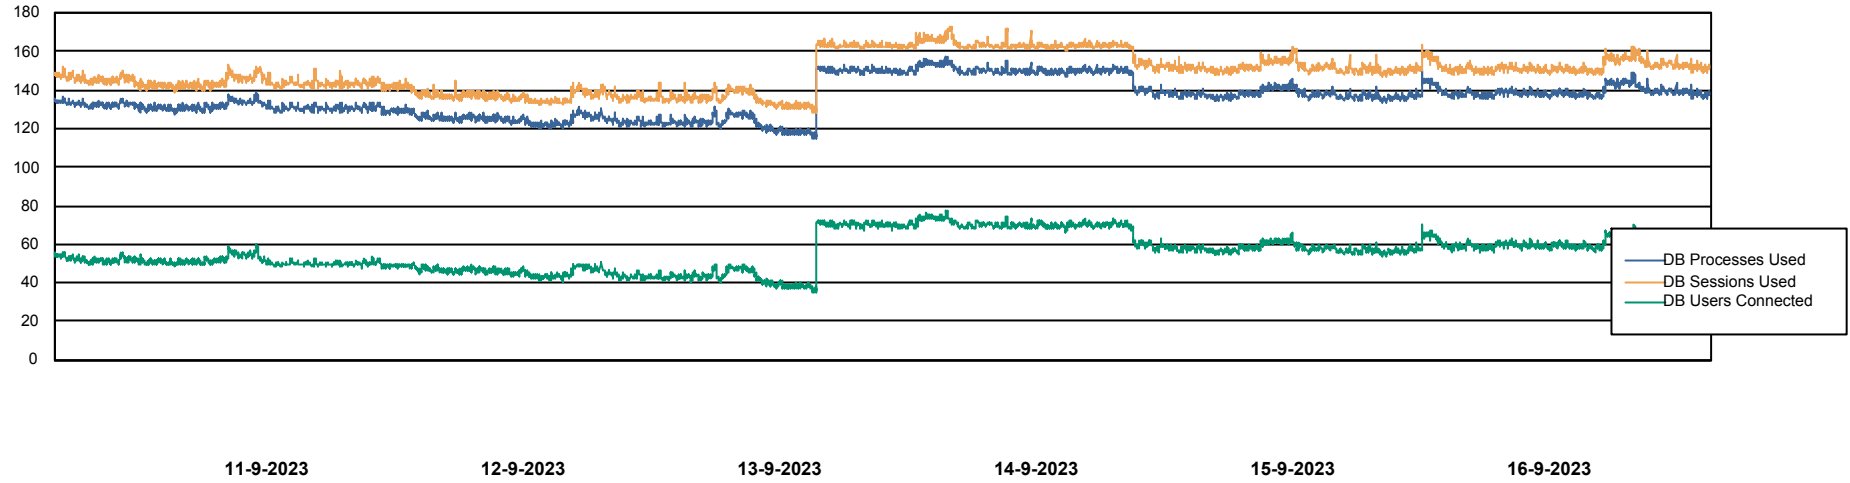

Database Performance JSG_PRD_BASHIR_DB