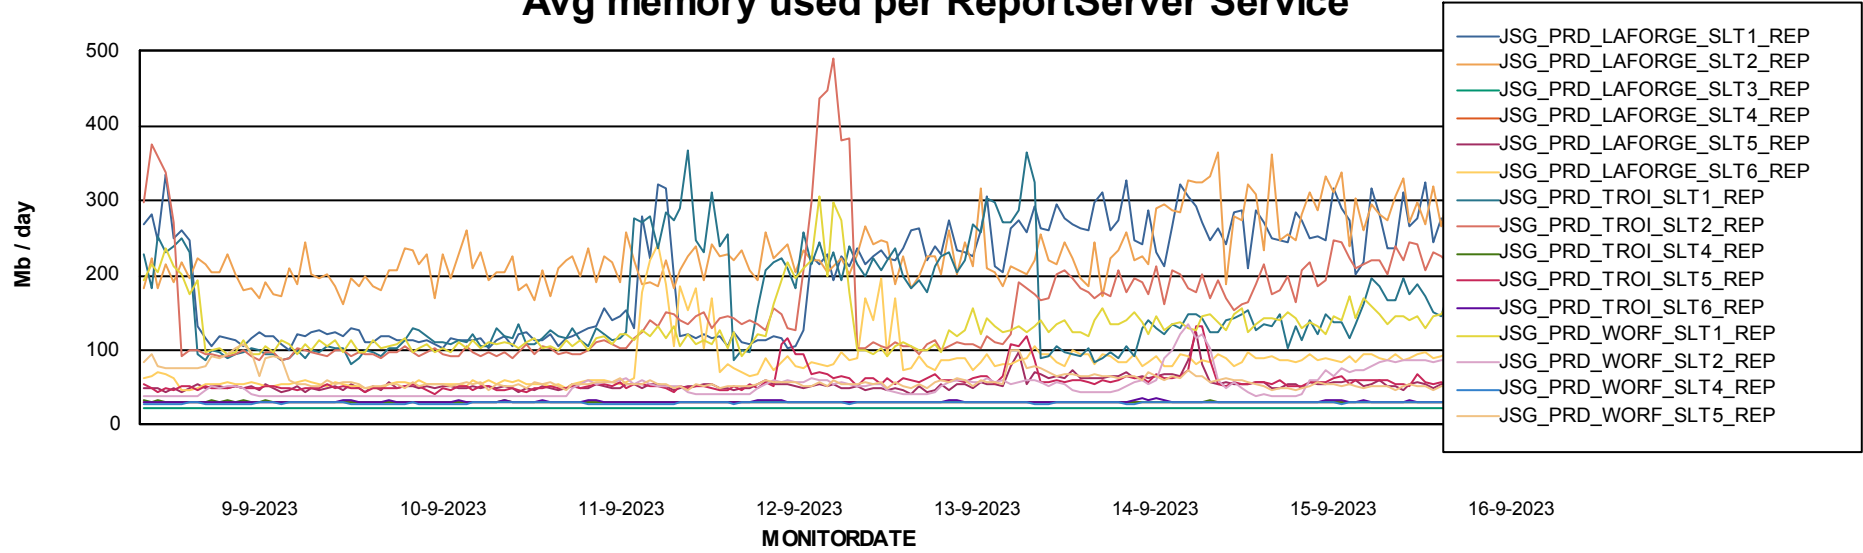

ABSSolute Application ReportServer Services

Avg memory used per ReportServer Service