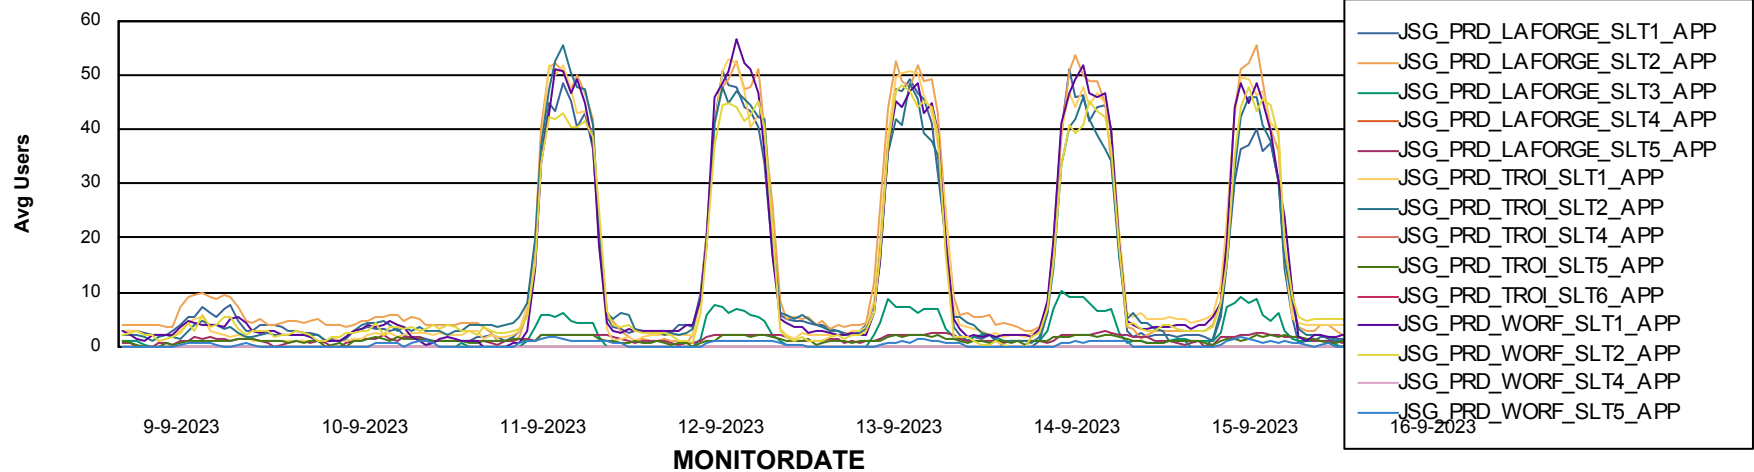

Avg users per day per ABS server