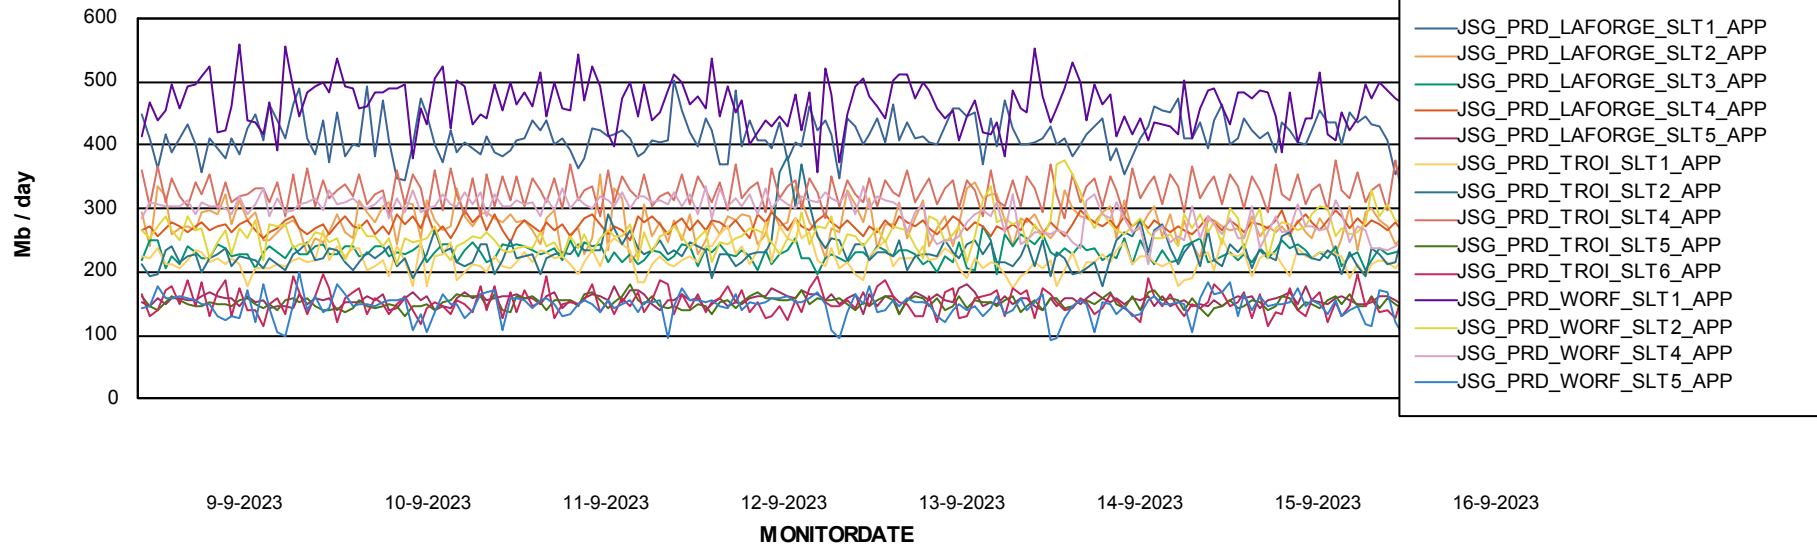

ABSSolute Application Server Services

Avg memory used per ABS Server Service