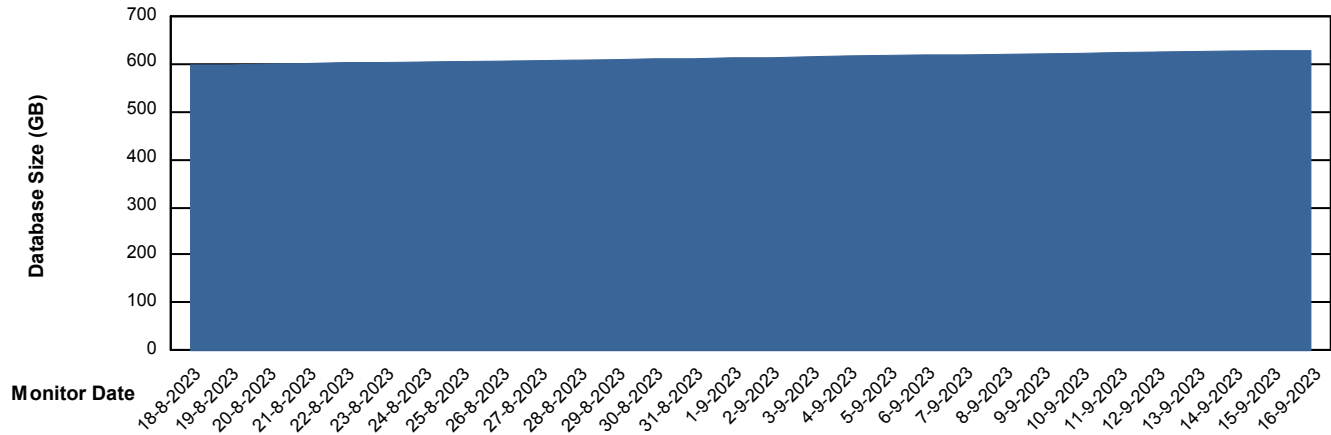

DATABASE SIZE JSG_PRD_RIKER_DB

Database growth over last month