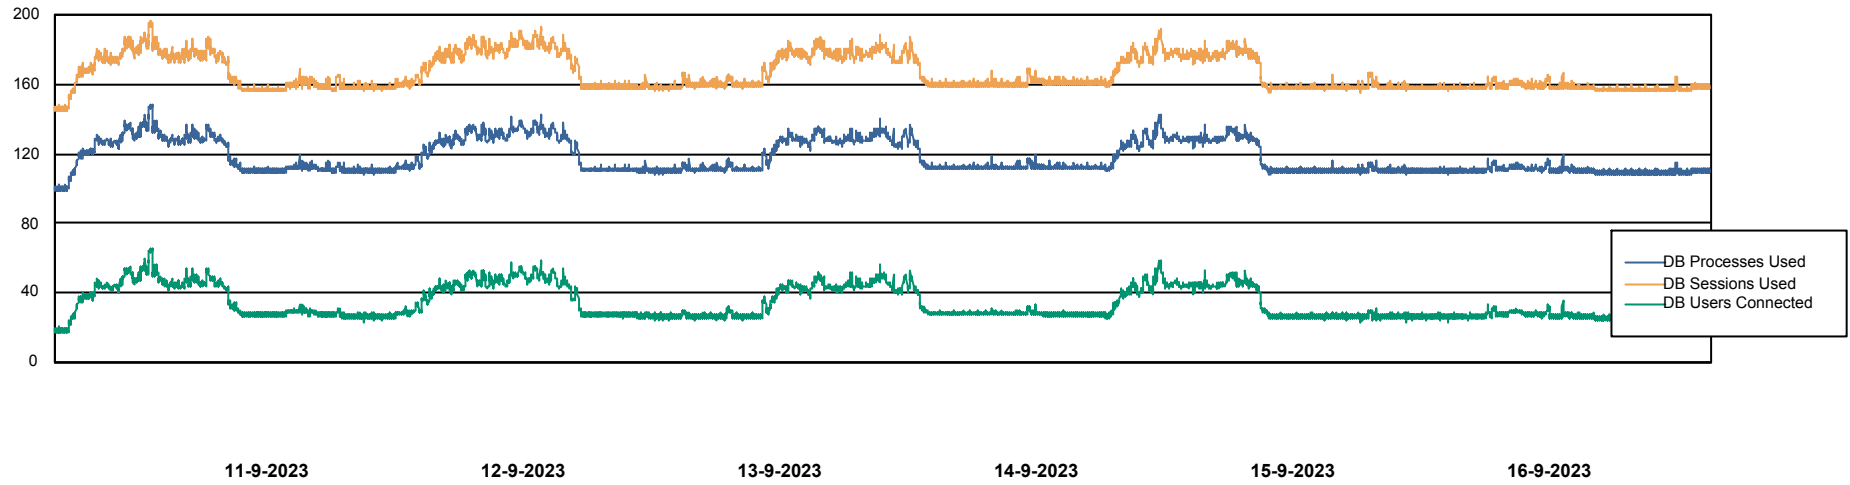

Weekly SLA Customer Report

Customer HUE_Production
Database ID 154

Database Performance HUE_PRD_S-ORABI2_DB

Weekly SLA Customer Report

Customer HUE_Production
Database ID 154

Database Performance HUE_PRD_S-ORAPROD2_DB