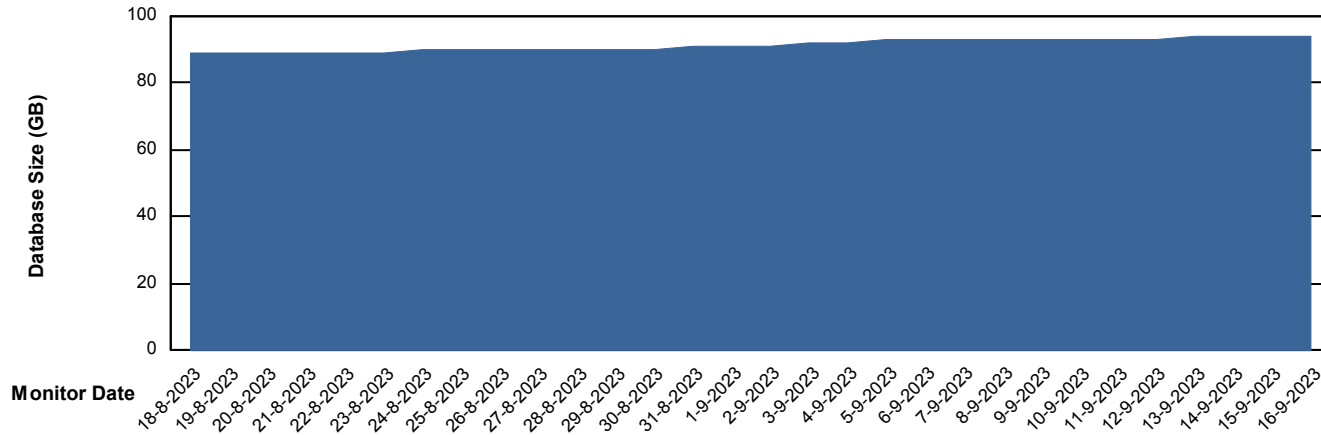

DATABASE SIZE HUE_PRD_S-ORAPROD2_DB

Database growth over last month