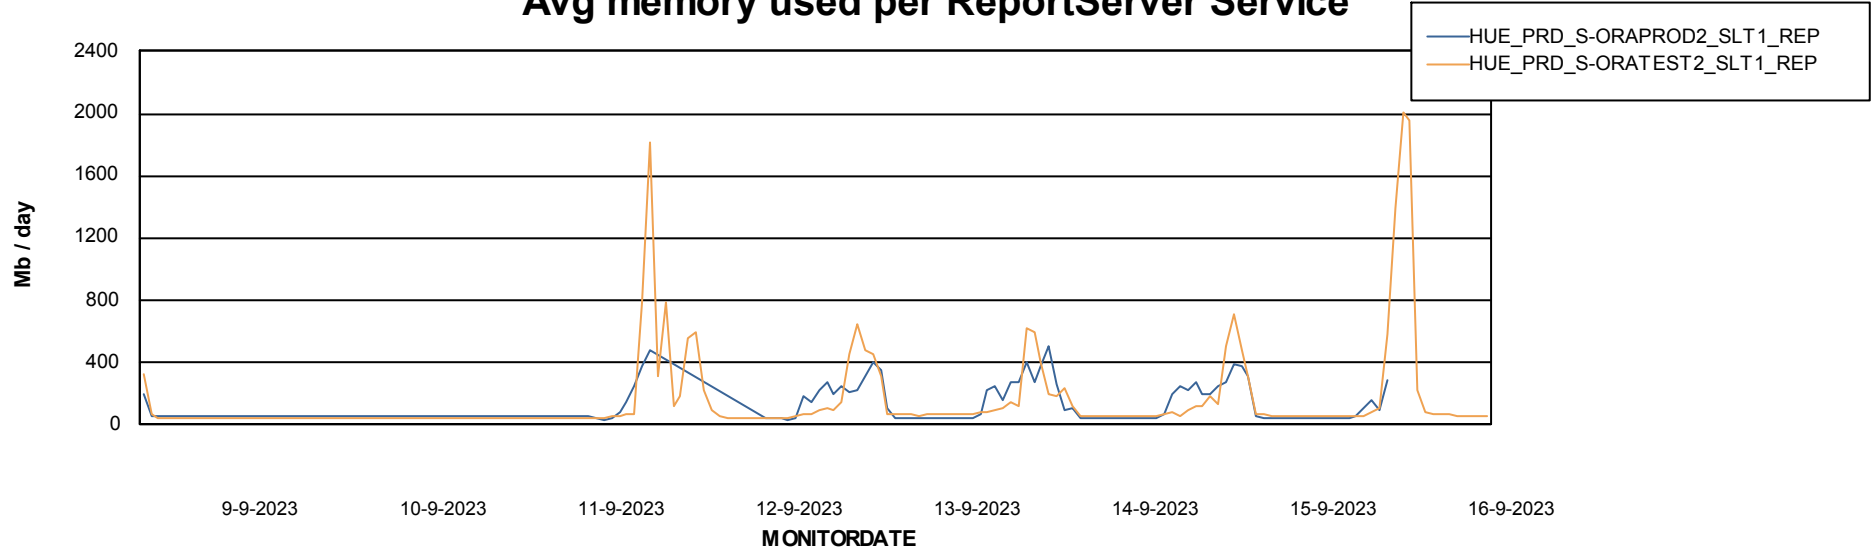

Avg memory used per ABS Server Service

Avg users per day per ABS server

Weekly SLA Customer Report

Customer HUE_Production
Database ID 154

ABSSolute Application ReportServer Services

Avg memory used per ReportServer Service