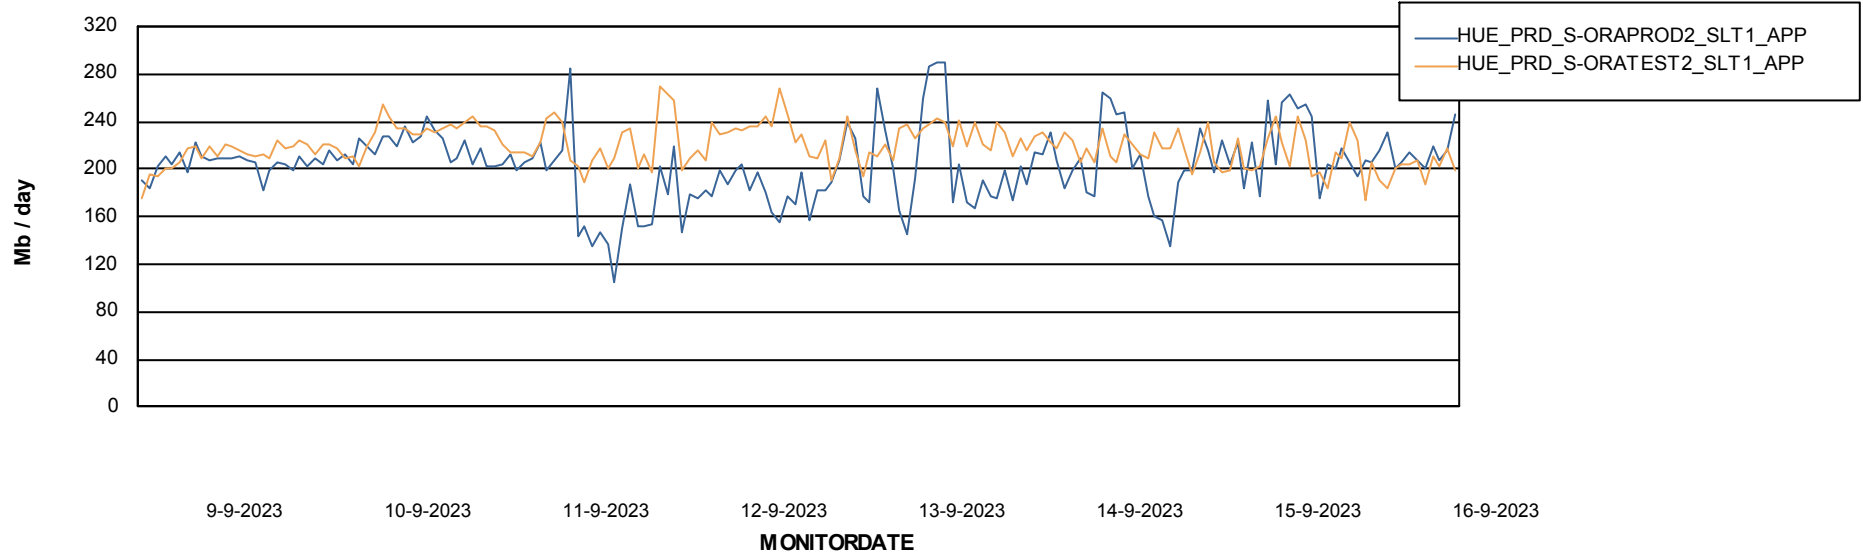

ABSSolute Application Server Services

Avg memory used per ABS Server Service