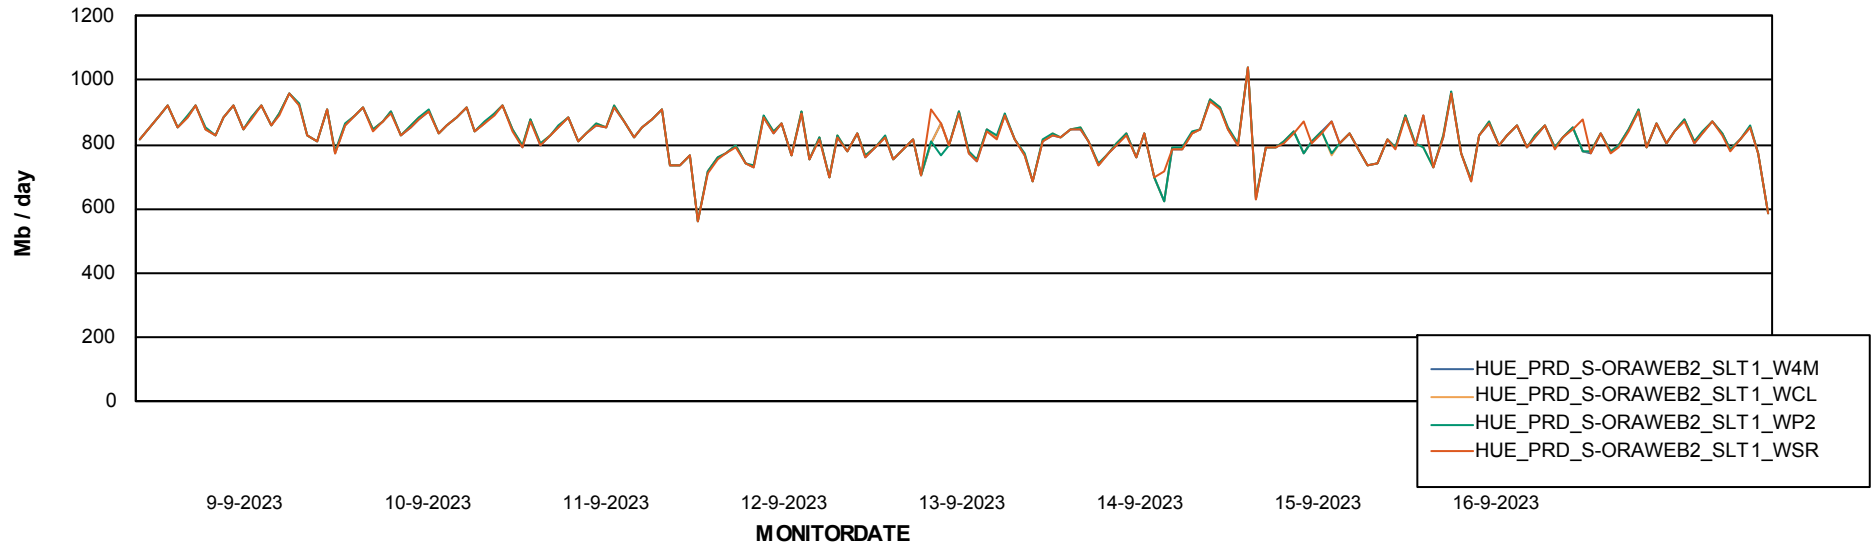

ABSSolute Web Component Services

Avg memory used per ABS Web component