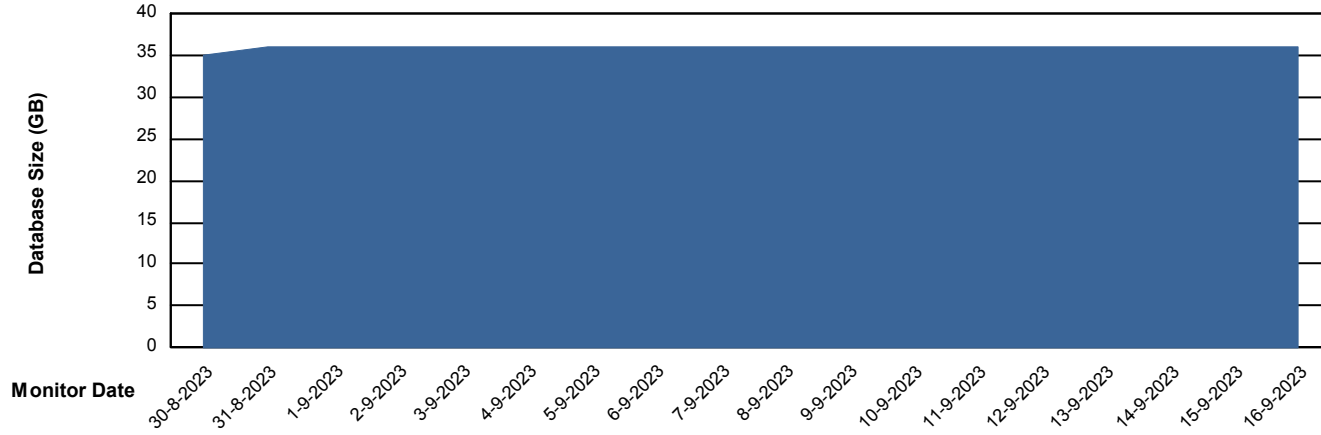

DATABASE SIZE HUE_PRD_S-ORABI2_DB

Database growth over last month