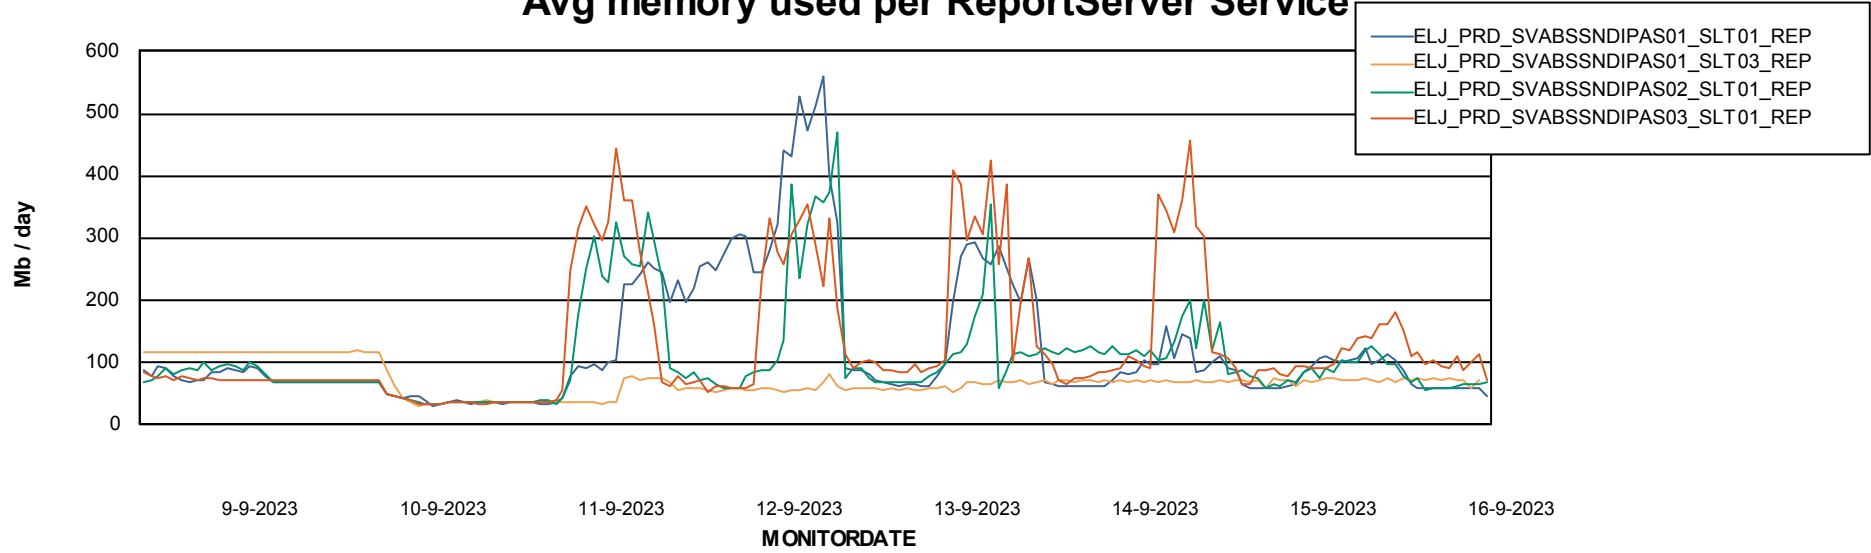

ABSSolute Application ReportServer Services

Avg memory used per ReportServer Service