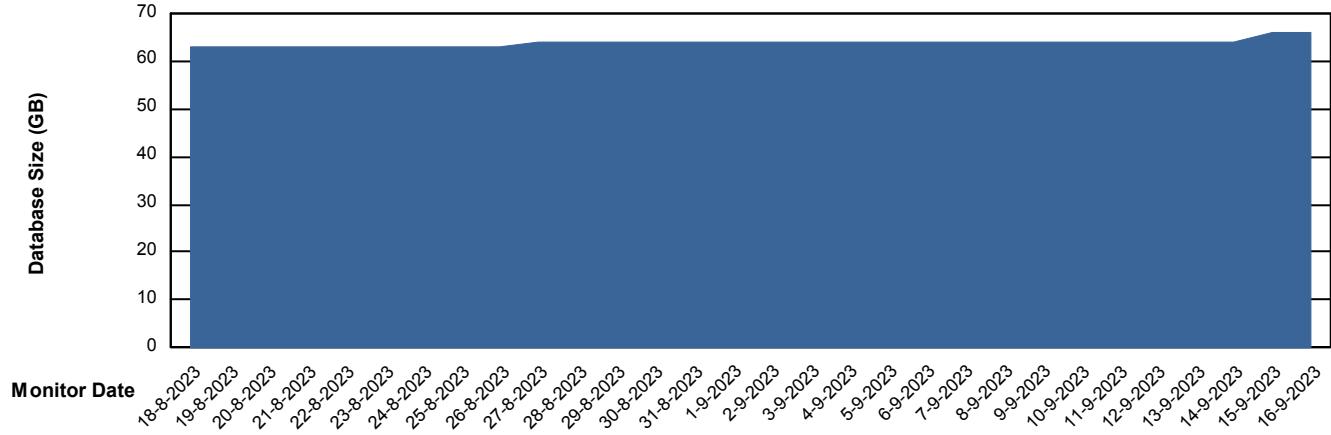

Weekly SLA Customer Report

Customer ELJ Production
Database ID 72

Database Performance ELJDB_BI_FRASEQXPRDDB03

Weekly SLA Customer Report

Customer ELJ Production
Database ID 72

DATABASE SIZE ELJ_FRASEQXPRDDB01_PROD_DB

Database growth over last month

DATABASE SIZE ELJDB_BI_FRASEQXPRDDB03

Database growth over last month

Weekly SLA Customer Report

Customer ELJ Production
Database ID 72

Database Tablespace ELJ_FRASEQXPRDDB01_PROD_DB