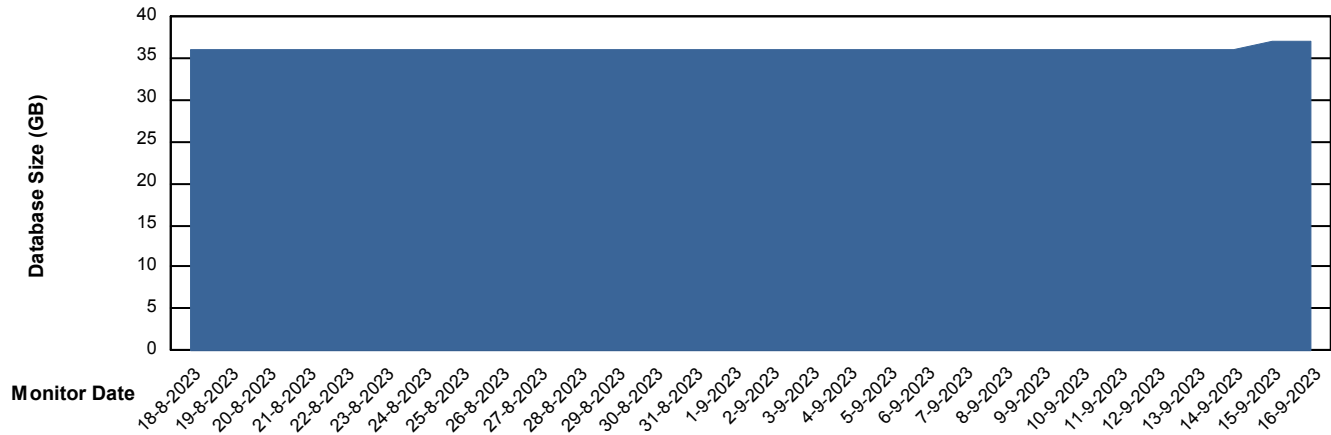

Weekly SLA Customer Report

Customer ELJ Production
Database ID 72

Database Performance ELJDB_BI_FRASEQXPRDDB03

Weekly SLA Customer Report

Customer ELJ Production
Database ID 72

DATABASE SIZE ELJ_FRASEQXPRDDB01_PROD_DB

Database growth over last month

DATABASE SIZE ELJDB_BI_FRASEQXPRDDB03

Database growth over last month

Weekly SLA Customer Report

Customer ELJ Production
Database ID 72

Database Tablespace ELJ_FRASEQXPRDDB01_PROD_DB