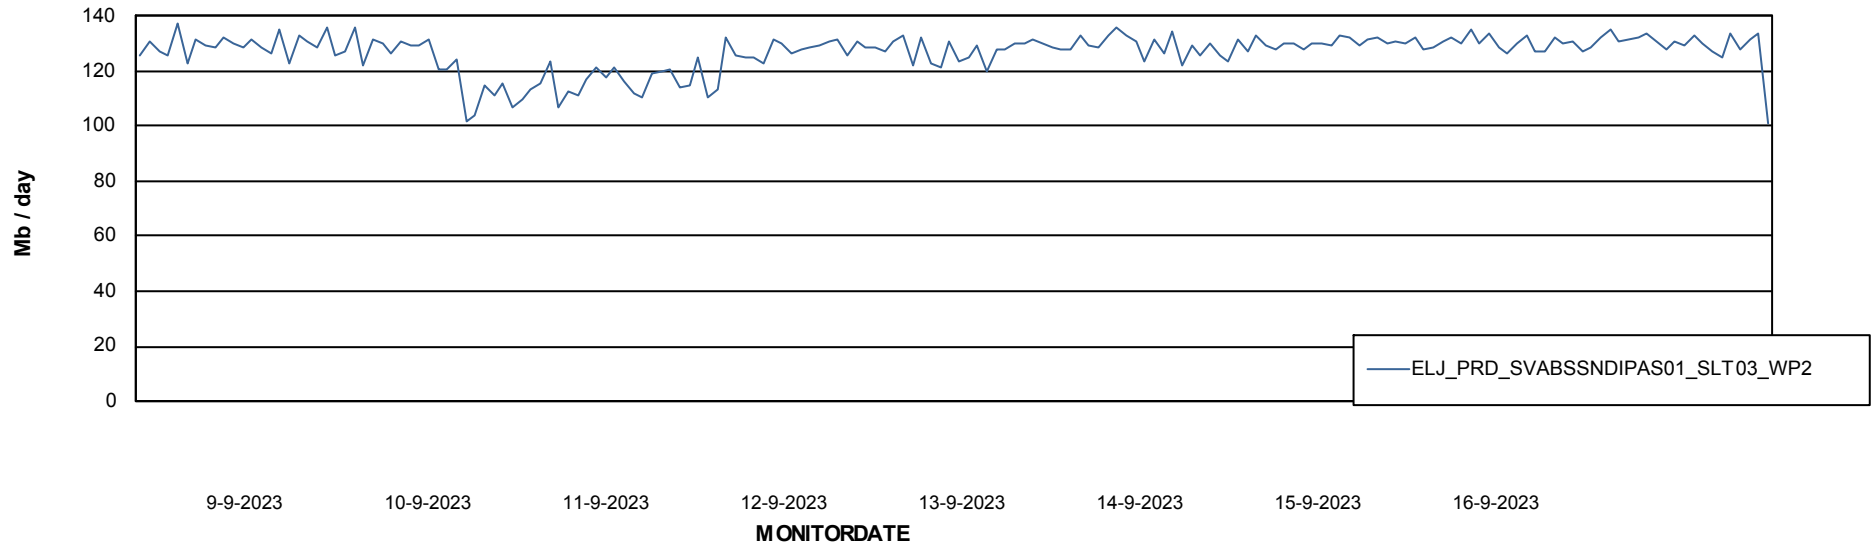

ABSSolute Application ReportServer Services

Avg memory used per ReportServer Service

Weekly SLA Customer Report

Customer ELJ Production
Database ID 72

ABSSolute Web Component Services

Avg memory used per ABS Web component