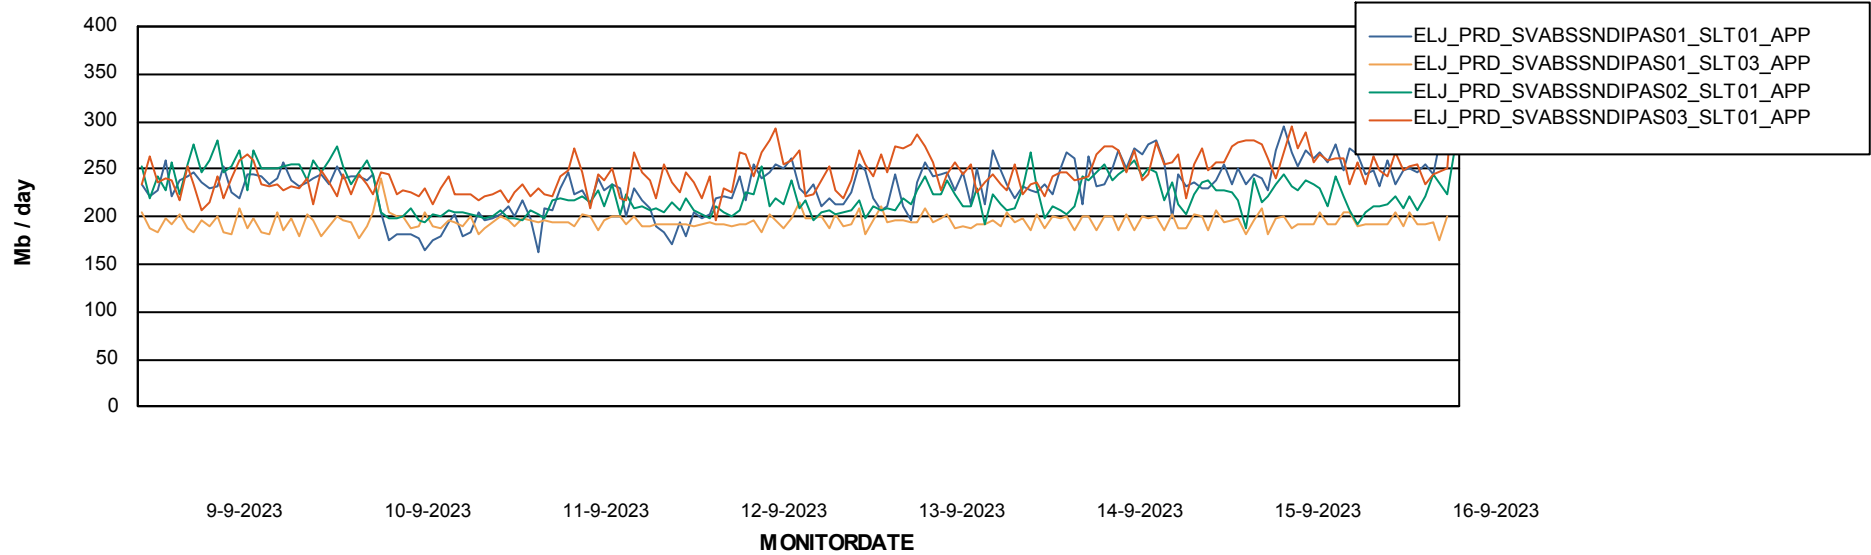

ABSolute Application Server Services

Avg memory used per ABS Server Service