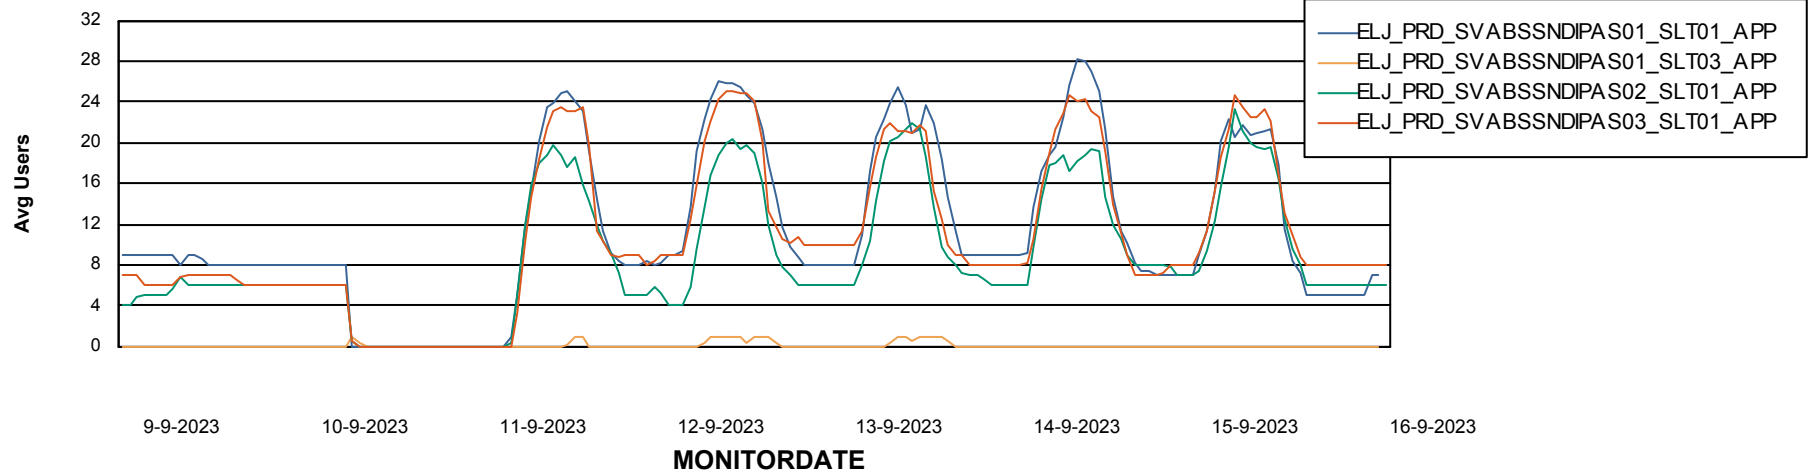

Weekly SLA Customer Report

Customer ELJ Production
Database ID 72

ABSolute Application Server Services

Avg memory used per ABS Server Service

Avg users per day per ABS server

Weekly SLA Customer Report

Customer ELJ Production
Database ID 72