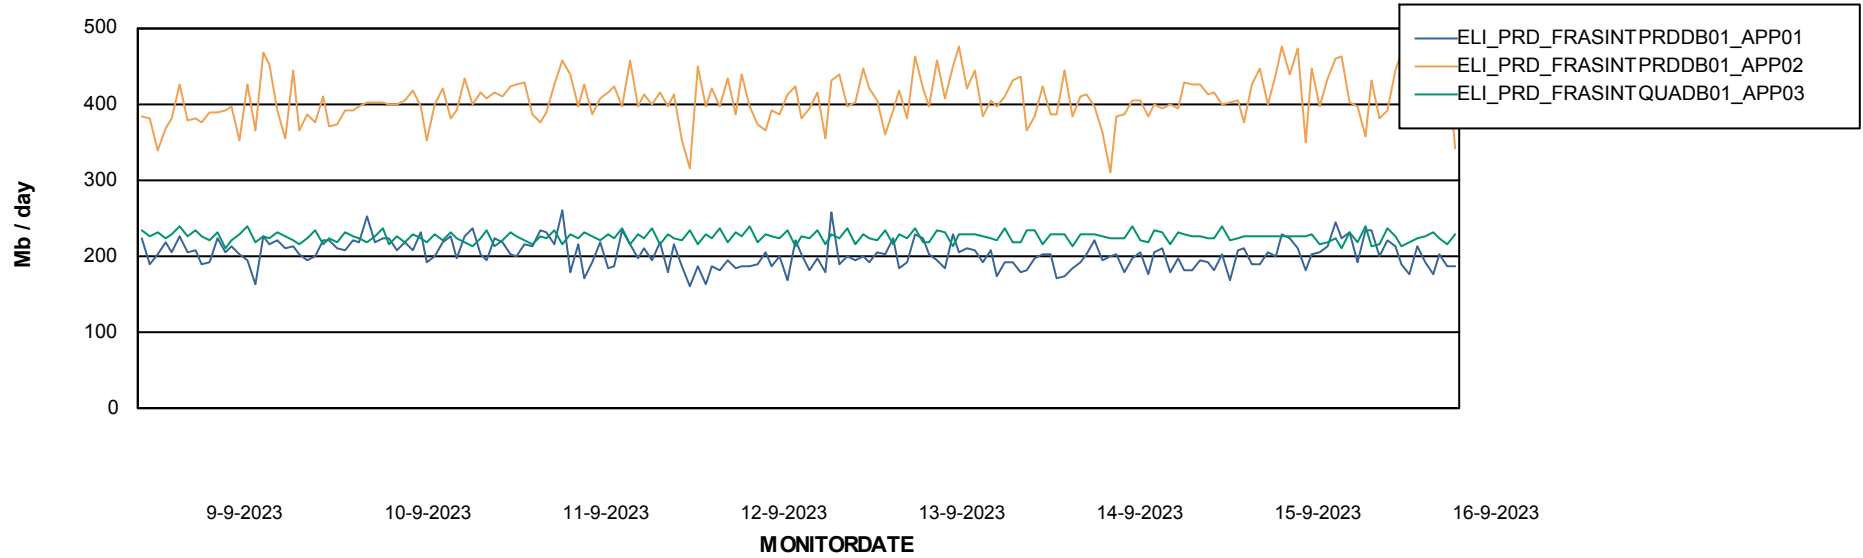

ABSSolute Application Server Services

Avg memory used per ABS Server Service