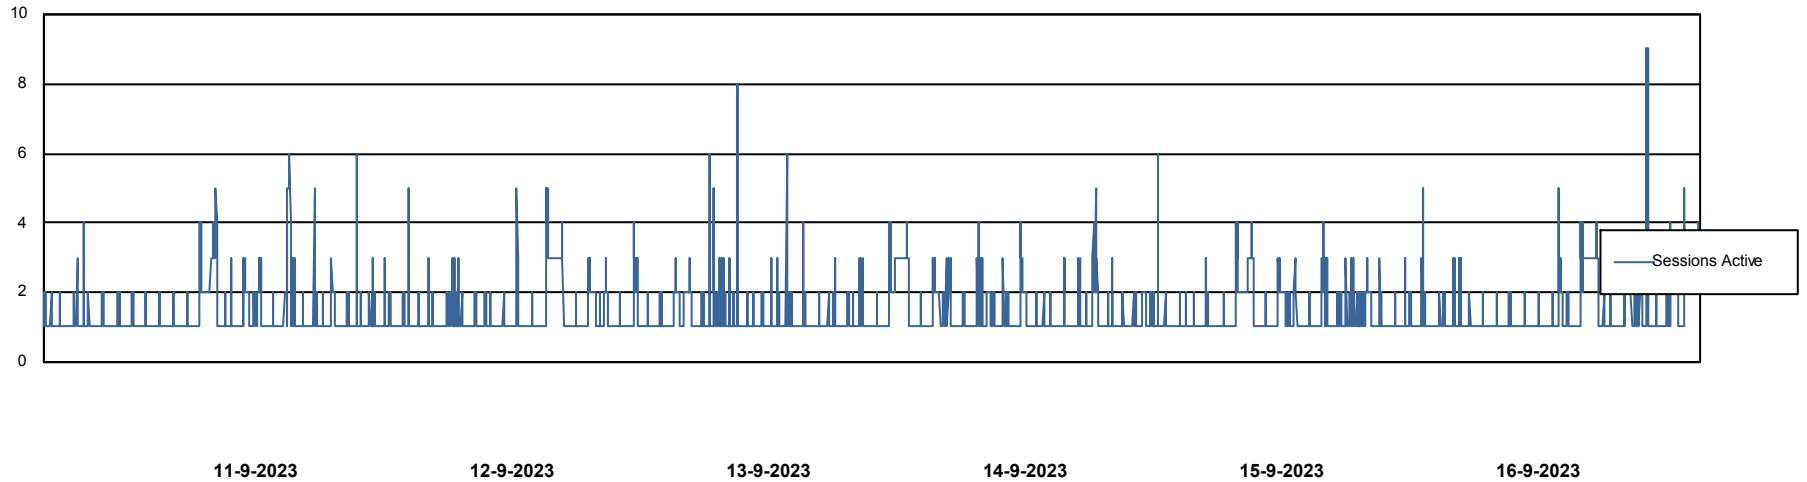

Database Performance ELIDB_BI