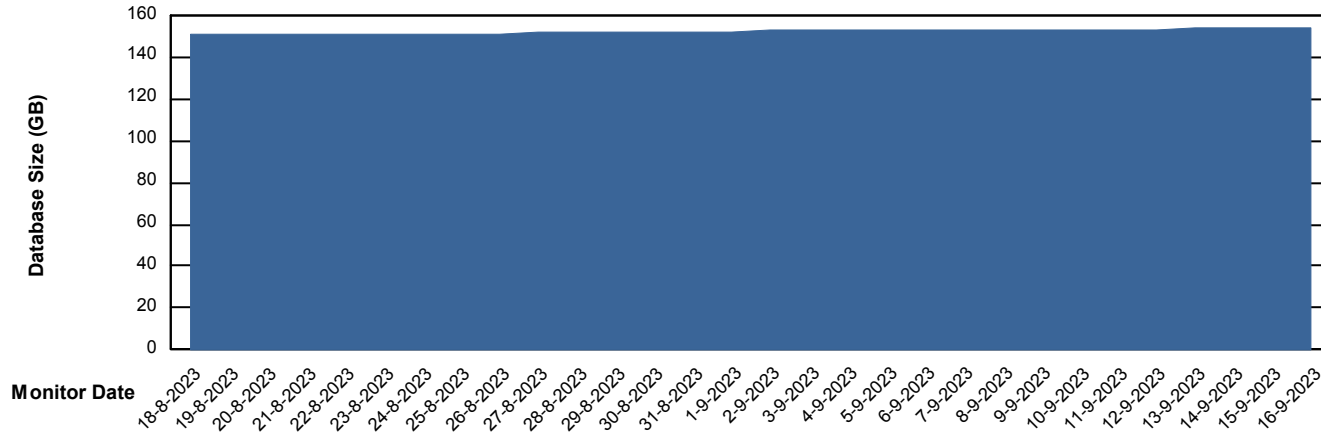

DATABASE SIZE ELIDB_BI

Database growth over last month