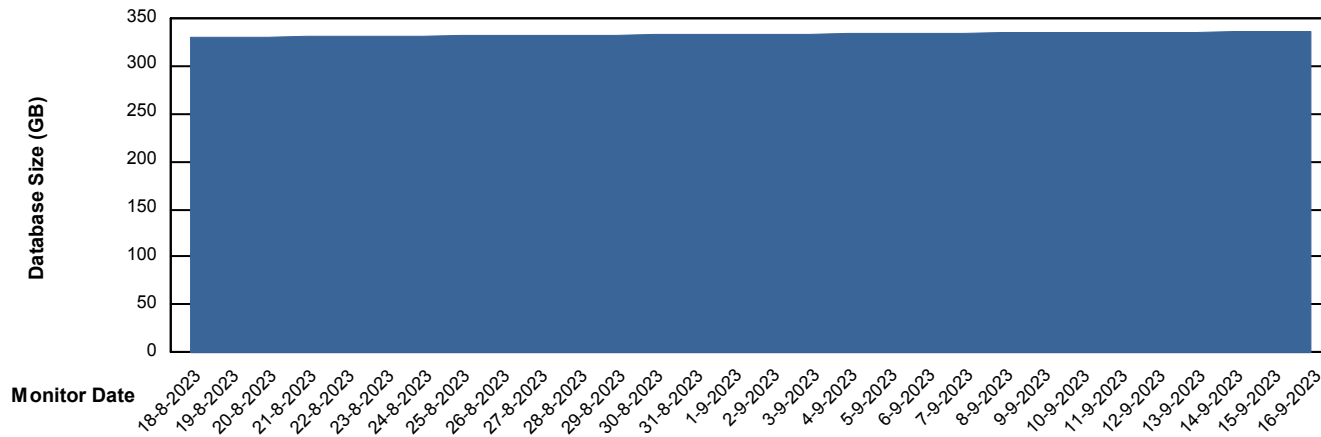

# Weekly SLA Customer Report

Customer ELI\_Production  
Database ID 62

DATABASE SIZE ELIDB\_BI

### Database growth over last month

DATABASE SIZE ELIDB\_Production

### Database growth over last month