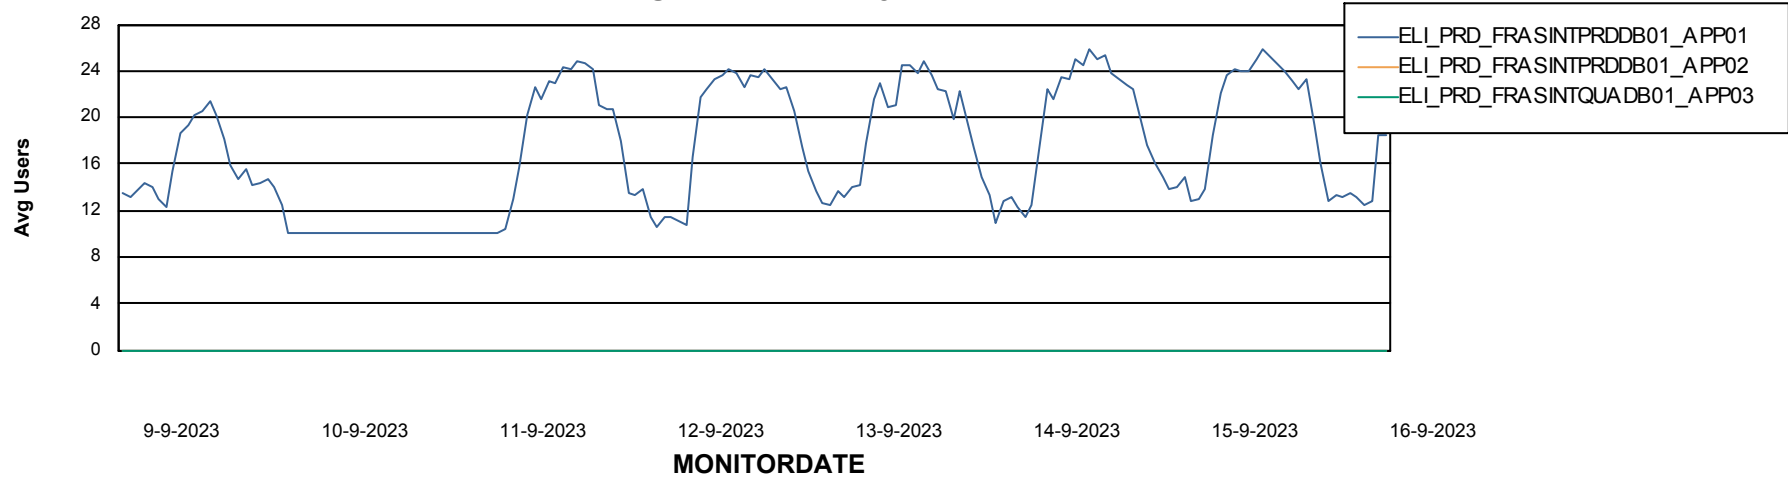

Avg users per day per ABS server