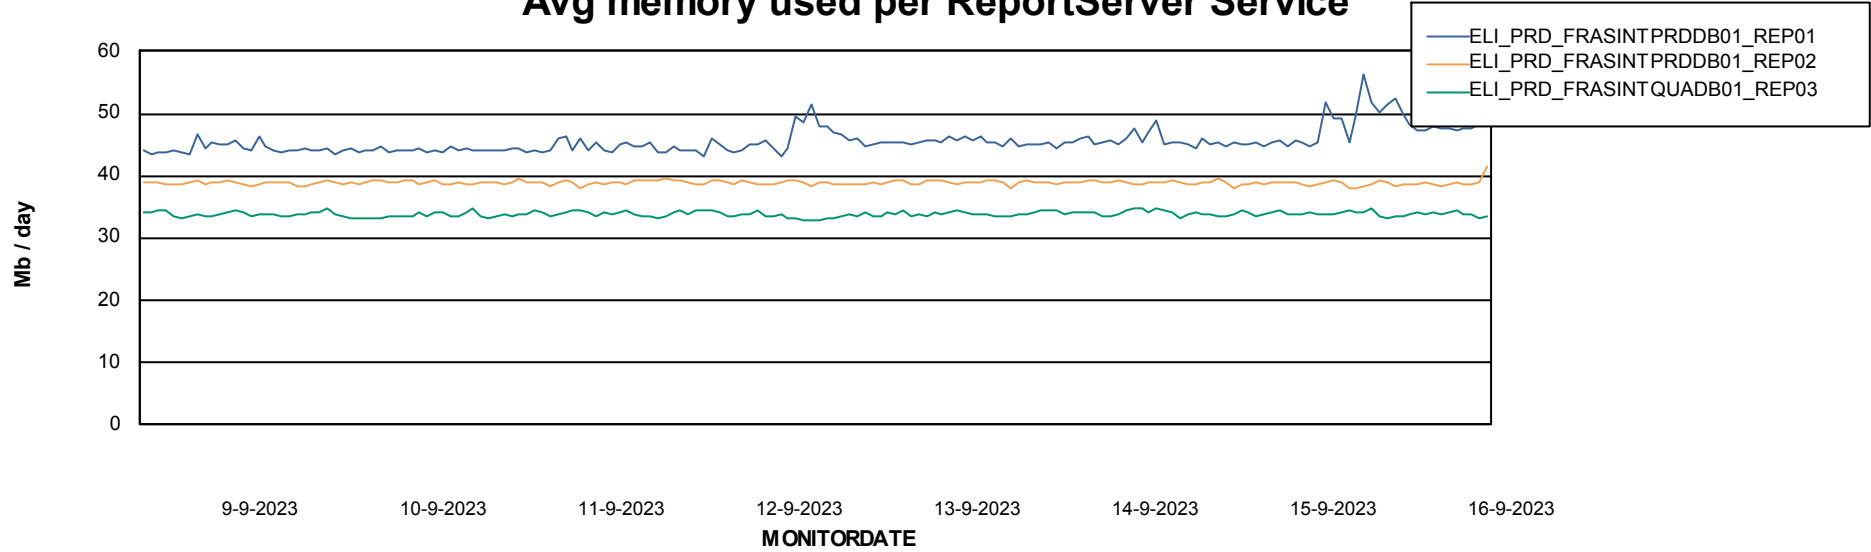

ABSSolute Application ReportServer Services

Avg memory used per ReportServer Service