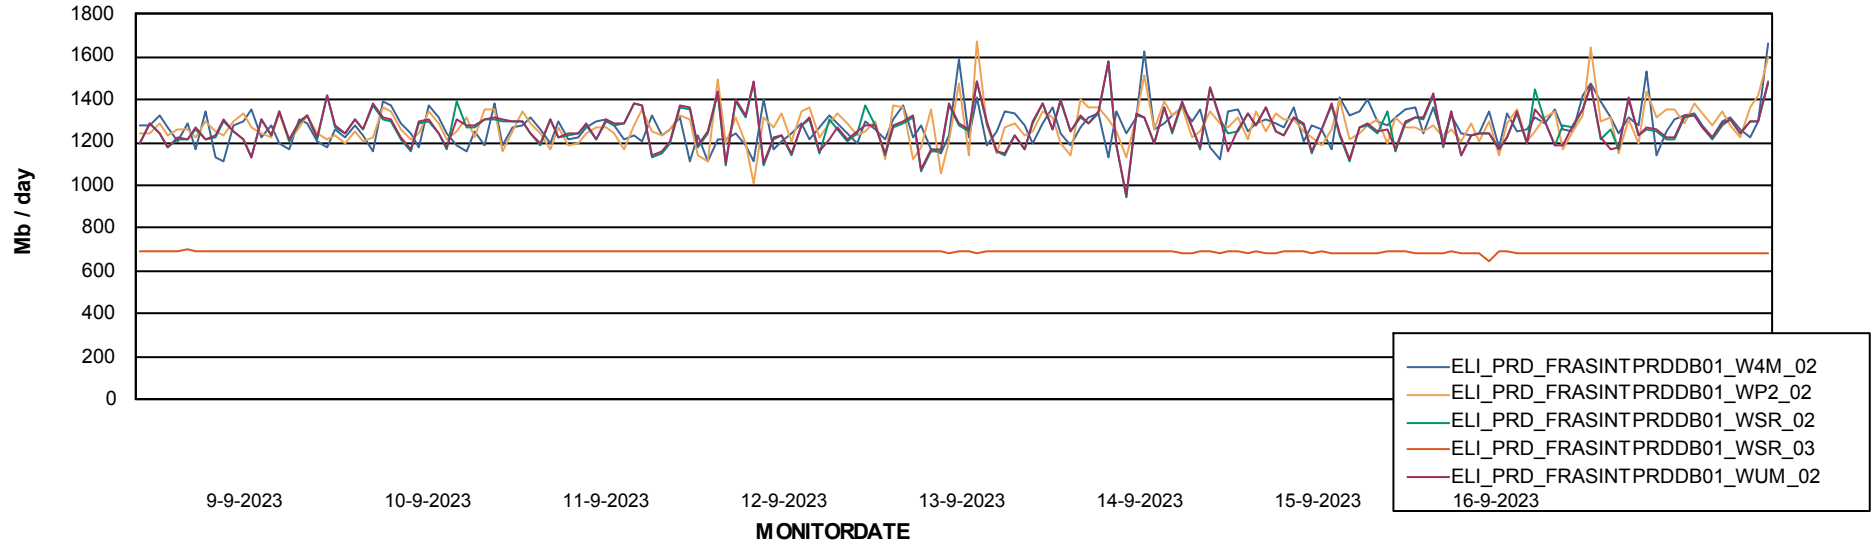

ABSSolute Web Component Services

Avg memory used per ABS Web component