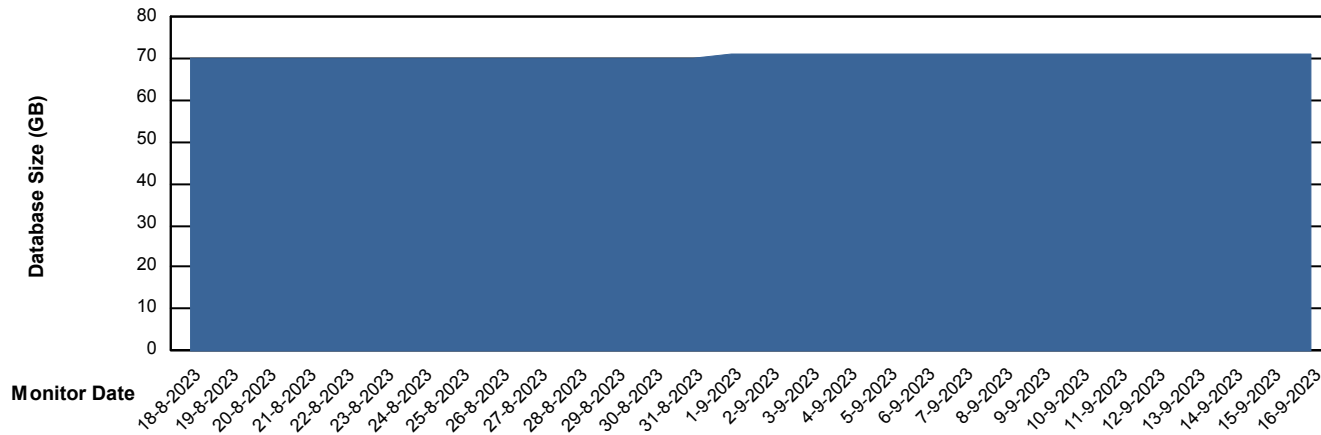

DATABASE SIZE ECL_PRD_ECLABS_DB_Production

Database growth over last month