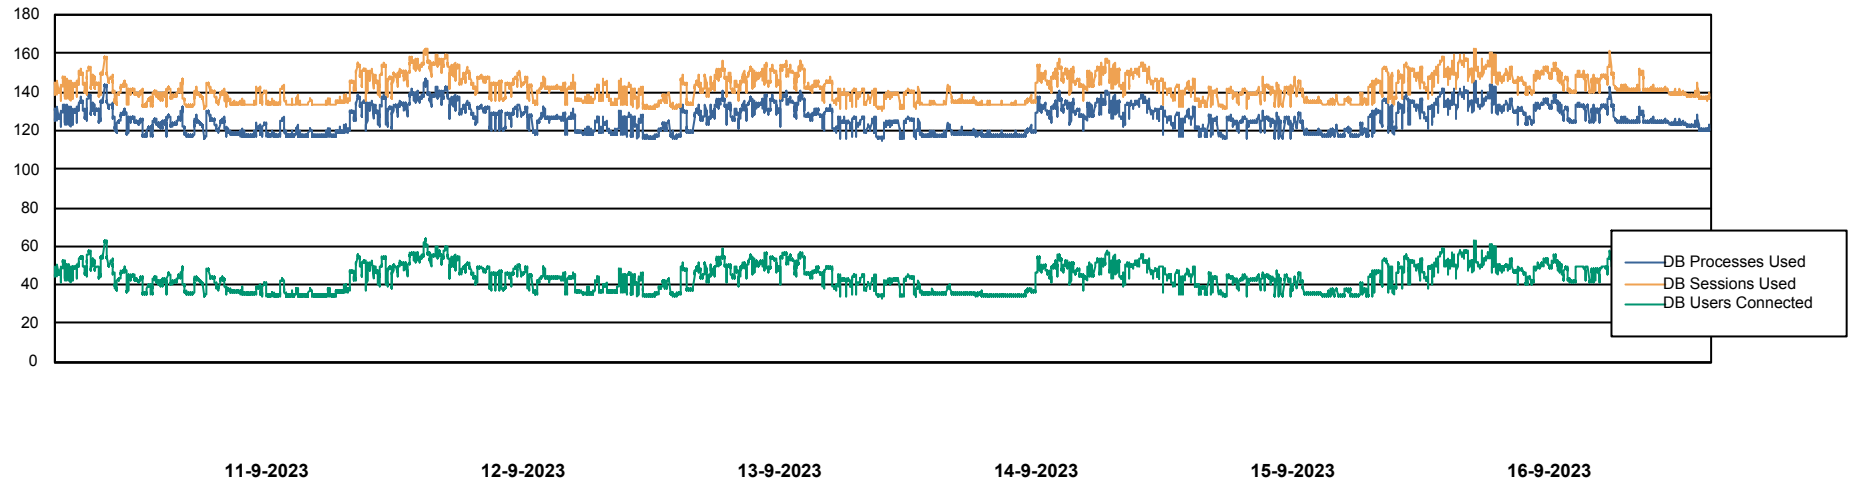

Weekly SLA Customer Report

Customer ECL_Production
Database ID 156

Harddisk Usage ECL_PRD_ECLABS-WEB

	Free disk space on C: (%)	Total disk space on C: (Gb)	Used disk space on C: (Gb)
16-9-2023	58	99	42
15-9-2023	58	99	42
14-9-2023	58	99	42
13-9-2023	58	99	42
12-9-2023	58	99	42
11-9-2023	58	99	42
10-9-2023	58	99	42

Weekly SLA Customer Report

Customer ECL_Production
Database ID 156

Database Performance ECL_PRD_ECLABS_DB_Production

Weekly SLA Customer Report

Customer ECL_Production
Database ID 156

Database Performance ECL_TEST_ECLABS-TEST_DB_STB (ECL_Standby DB)