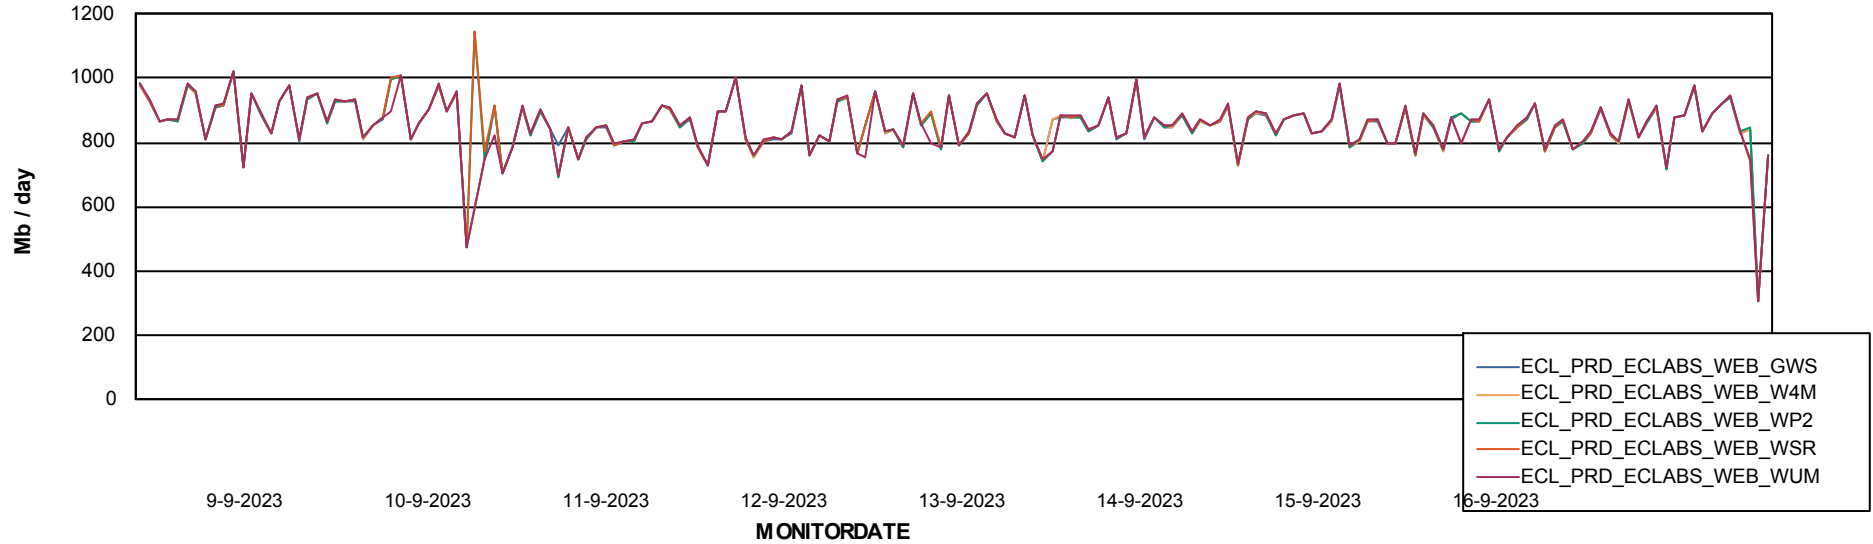

ABSSolute Web Component Services

Avg memory used per ABS Web component