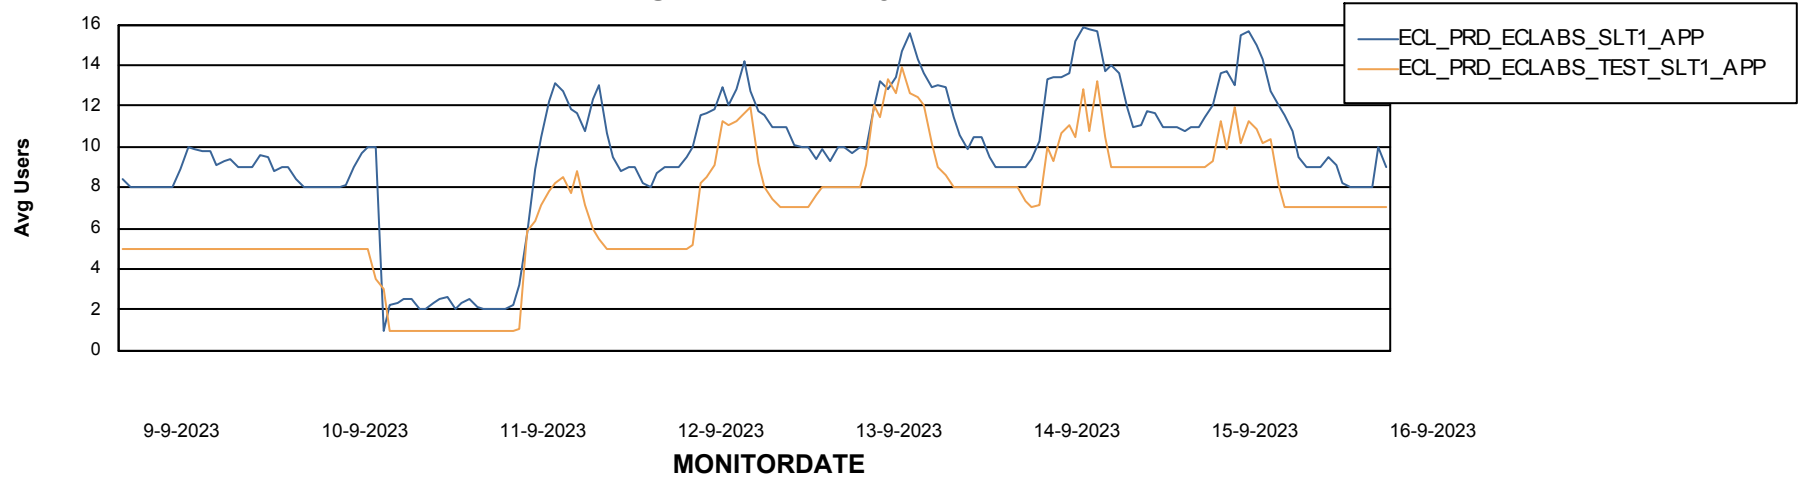

Standby Database Health ECL_Production

Recovery lag for last 7 days

Weekly SLA Customer Report

Customer ECL_Production
Database ID 156

ABSSolute Application Server Services

Avg memory used per ABS Server Service

Avg users per day per ABS server

Weekly SLA Customer Report

Customer ECL_Production
Database ID 156

ABSSolute Application ReportServer Services

Avg memory used per ReportServer Service

Weekly SLA Customer Report