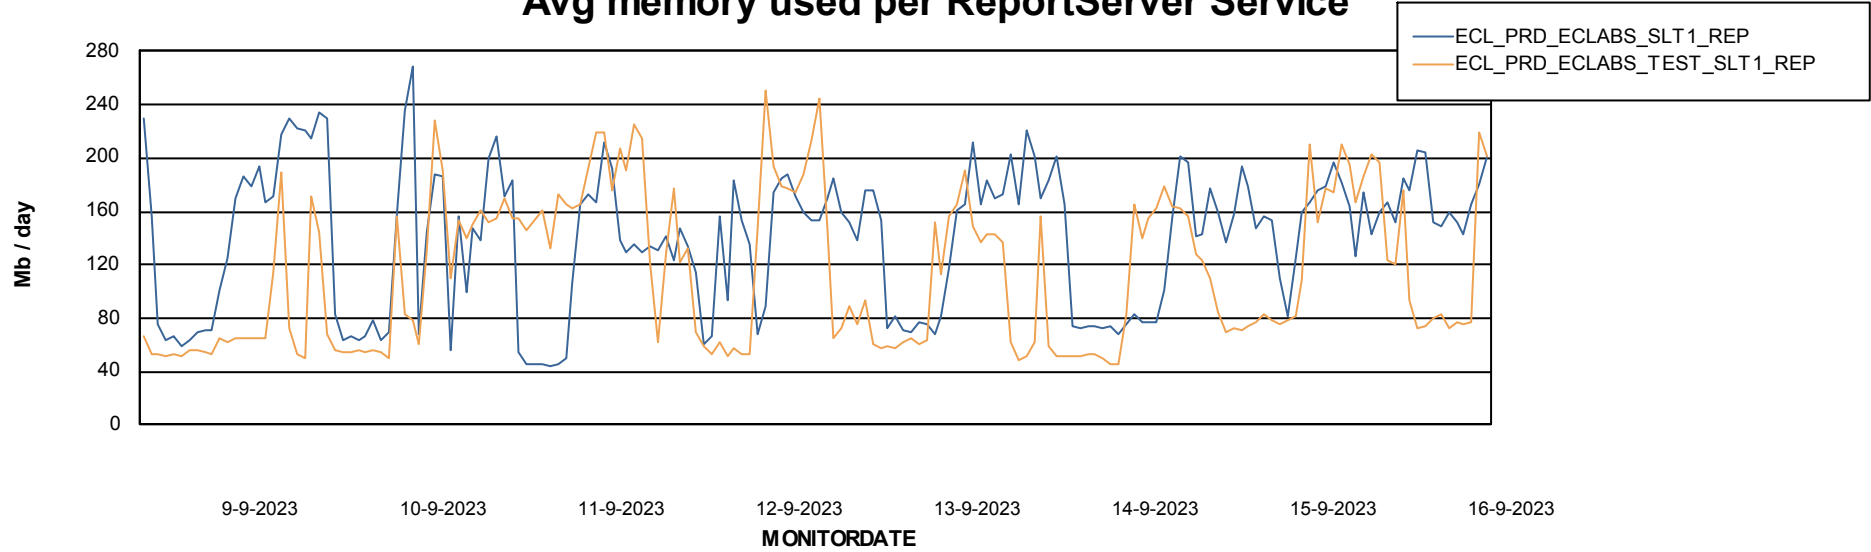

Avg users per day per ABS server

Weekly SLA Customer Report

Customer ECL_Production
Database ID 156

ABSSolute Application ReportServer Services

Avg memory used per ReportServer Service

Weekly SLA Customer Report