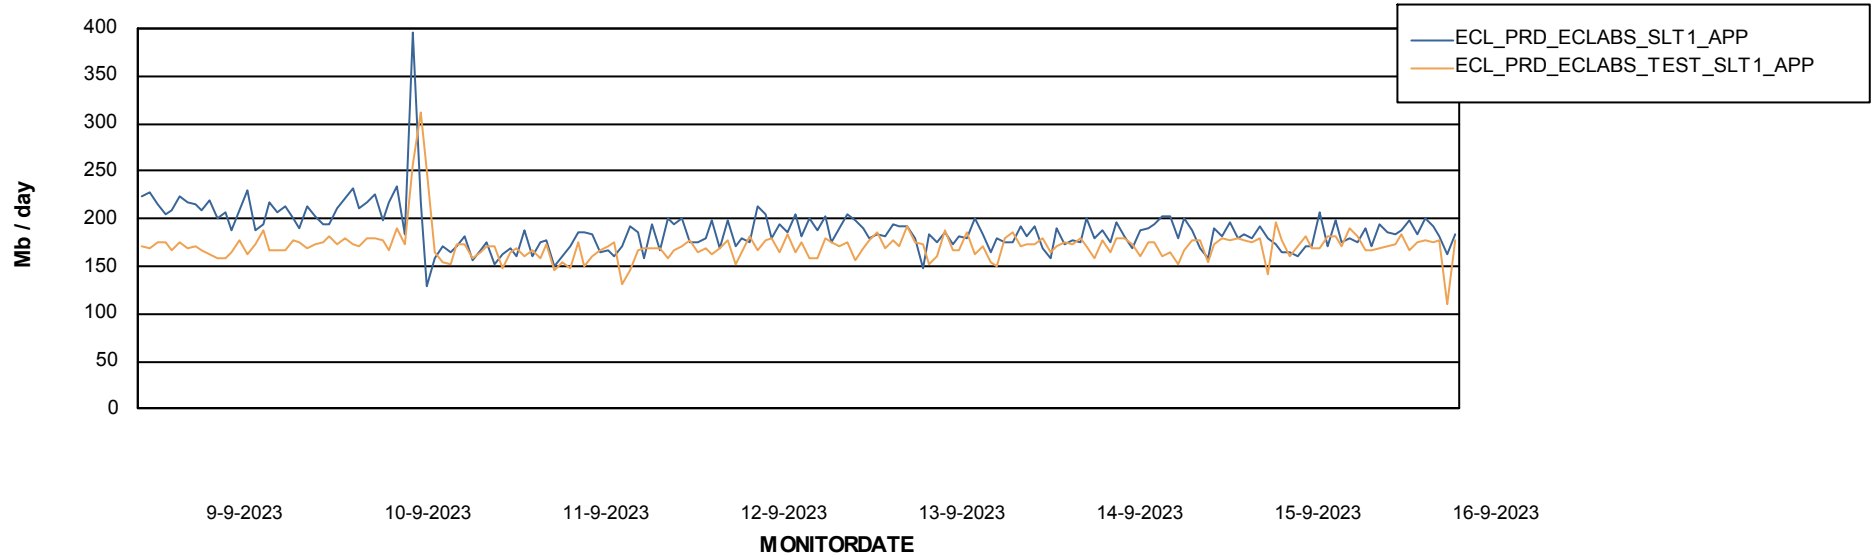

Standby Database Health ECL_Production

Recovery lag for last 7 days

Weekly SLA Customer Report

Customer ECL_Production
Database ID 156

ABSSolute Application Server Services

Avg memory used per ABS Server Service

Avg users per day per ABS server

Weekly SLA Customer Report

Customer ECL_Production
Database ID 156

ABSSolute Application ReportServer Services

Avg memory used per ReportServer Service

Weekly SLA Customer Report