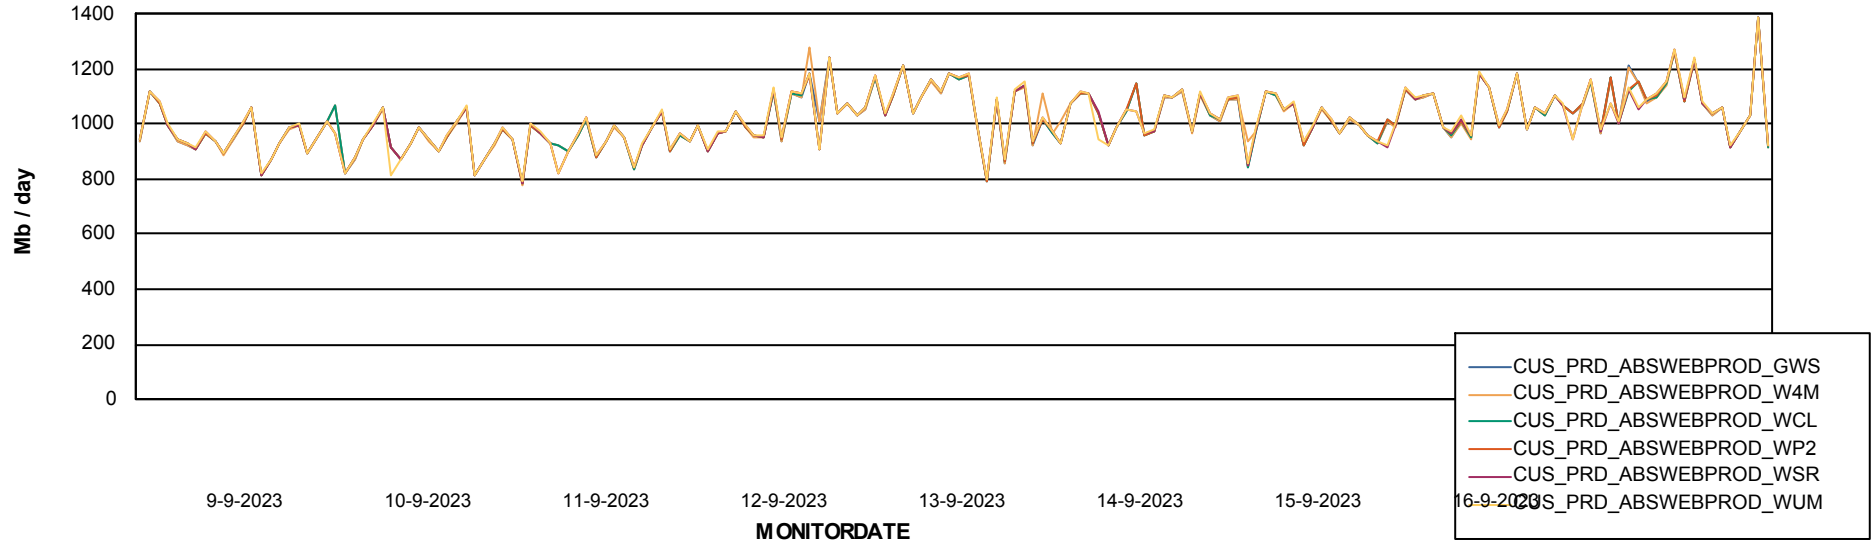

ABSSolute Web Component Services

Avg memory used per ABS Web component