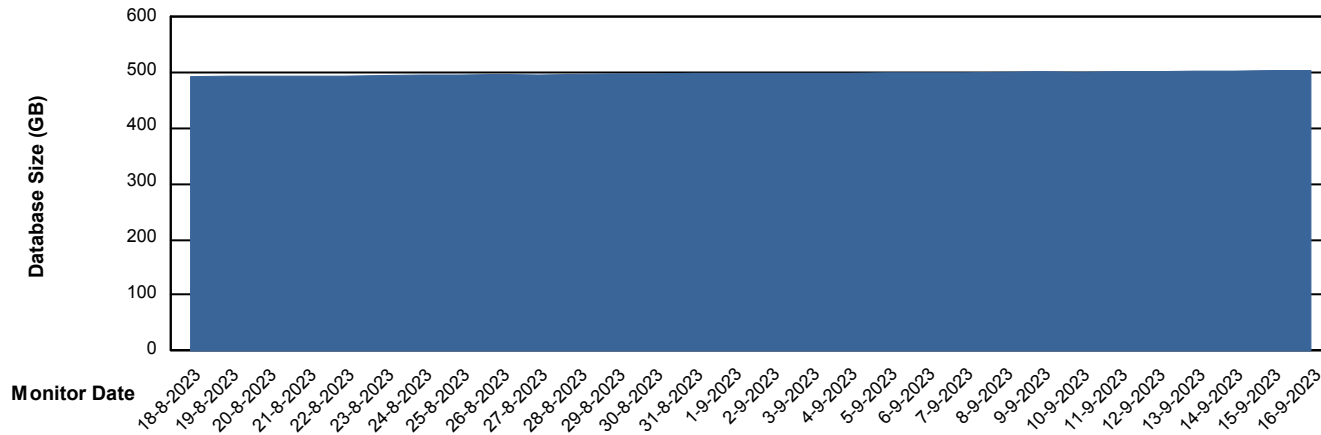

DATABASE SIZE CUS_ProdDB_Primary

Database growth over last month