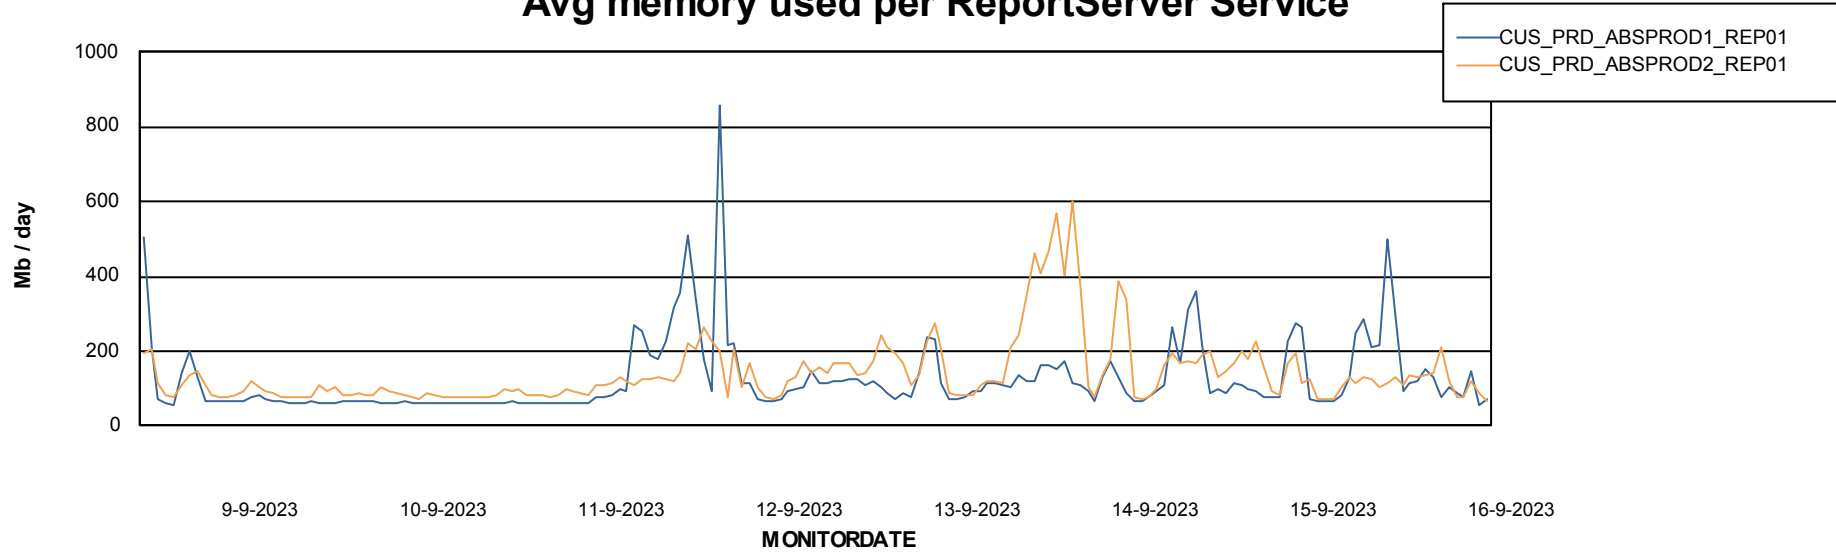

Avg users per day per ABS server

Weekly SLA Customer Report

Customer CUS_Production (24/7)
Database ID 131

ABSSolute Application ReportServer Services

Avg memory used per ReportServer Service

Weekly SLA Customer Report