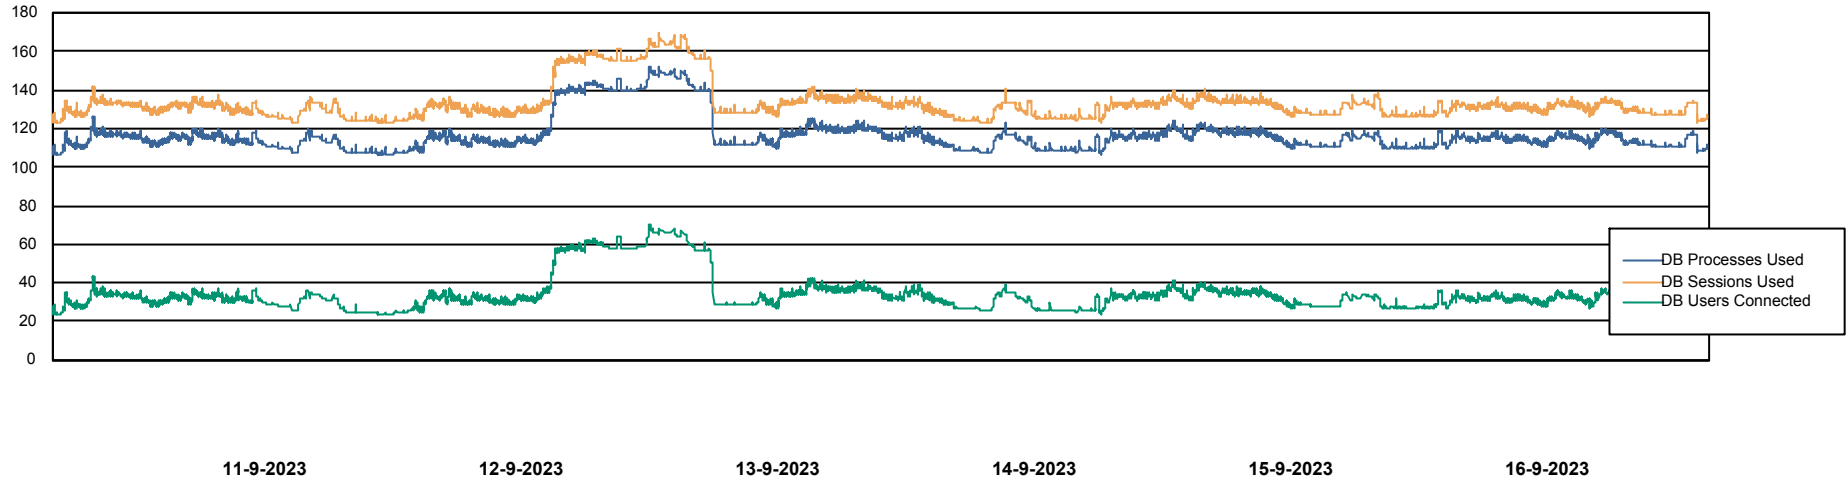

Weekly SLA Customer Report

Customer CUS_Production (24/7)
Database ID 131

Harddisk Usage CUS_PRD_ABSWEBPROD

	Free disk space on C: (%)	Total disk space on C: (Gb)	Used disk space on C: (Gb)
16-9-2023	89	199	22
15-9-2023	89	199	22
14-9-2023	89	199	21
13-9-2023	89	199	21
12-9-2023	89	199	21
11-9-2023	89	199	21
10-9-2023	90	199	21

Weekly SLA Customer Report

Customer CUS_Production (24/7)
Database ID 131

Database Performance CUS_ProdDB_Primary

Weekly SLA Customer Report

Customer CUS_Production (24/7)
Database ID 131

Database Performance CUS_ProdDB_Standby