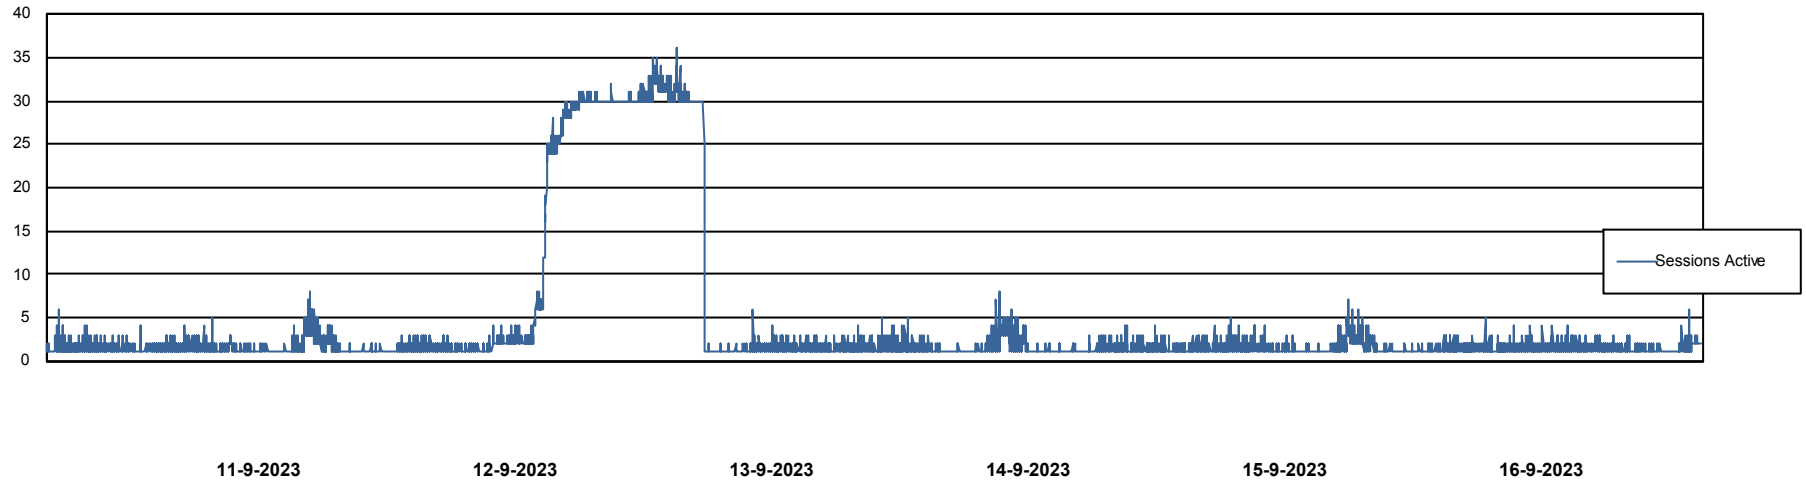

Weekly SLA Customer Report

Customer CUS_Production (24/7)
Database ID 131

Harddisk Usage CUS_PRD_ABSWEBPROD

	Free disk space on C: (%)	Total disk space on C: (Gb)	Used disk space on C: (Gb)
16-9-2023	89	199	22
15-9-2023	89	199	22
14-9-2023	89	199	21
13-9-2023	89	199	21
12-9-2023	89	199	21
11-9-2023	89	199	21
10-9-2023	90	199	21

Weekly SLA Customer Report

Customer CUS_Production (24/7)
Database ID 131

Database Performance CUS_ProdDB_Primary

Weekly SLA Customer Report

Customer CUS_Production (24/7)
Database ID 131

Database Performance CUS_ProdDB_Standby