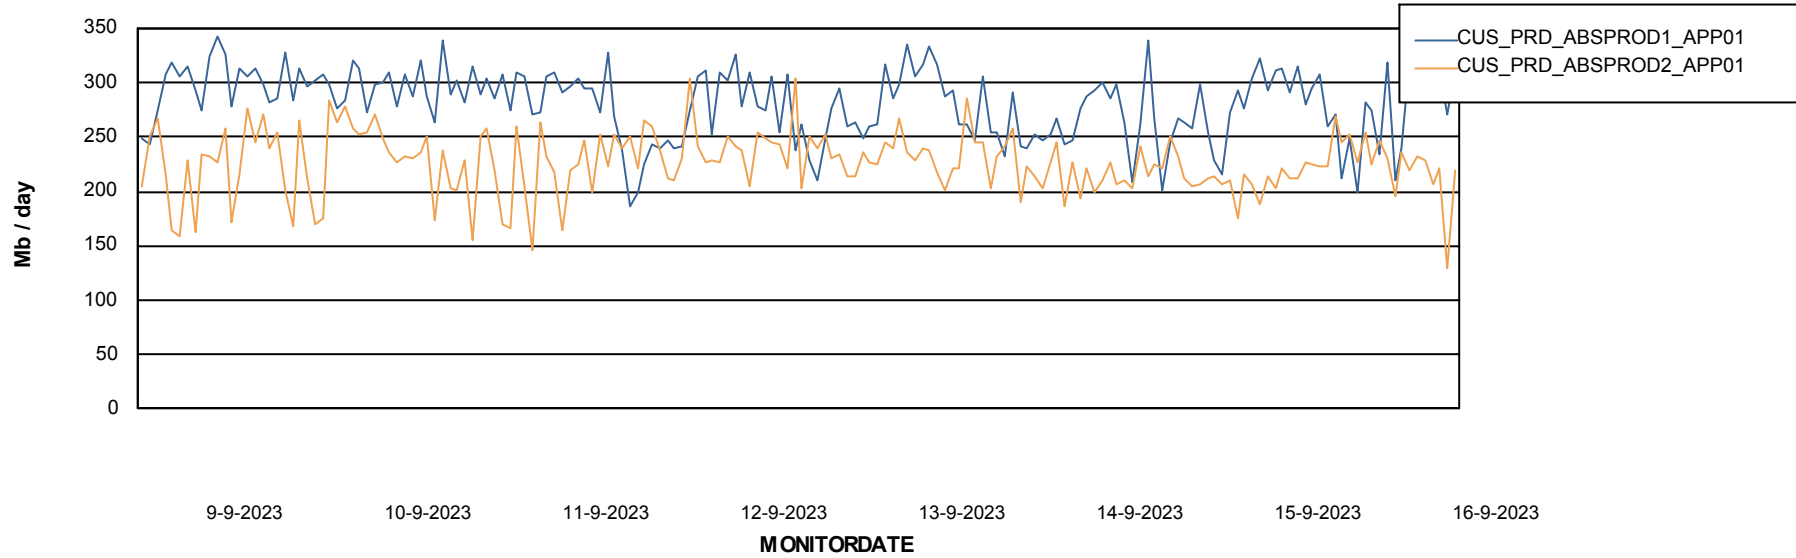

Standby Database Health CUS_Production (24/7)

Recovery lag for last 7 days

Weekly SLA Customer Report

Customer CUS_Production (24/7)
Database ID 131

ABSSolute Application Server Services

Avg memory used per ABS Server Service