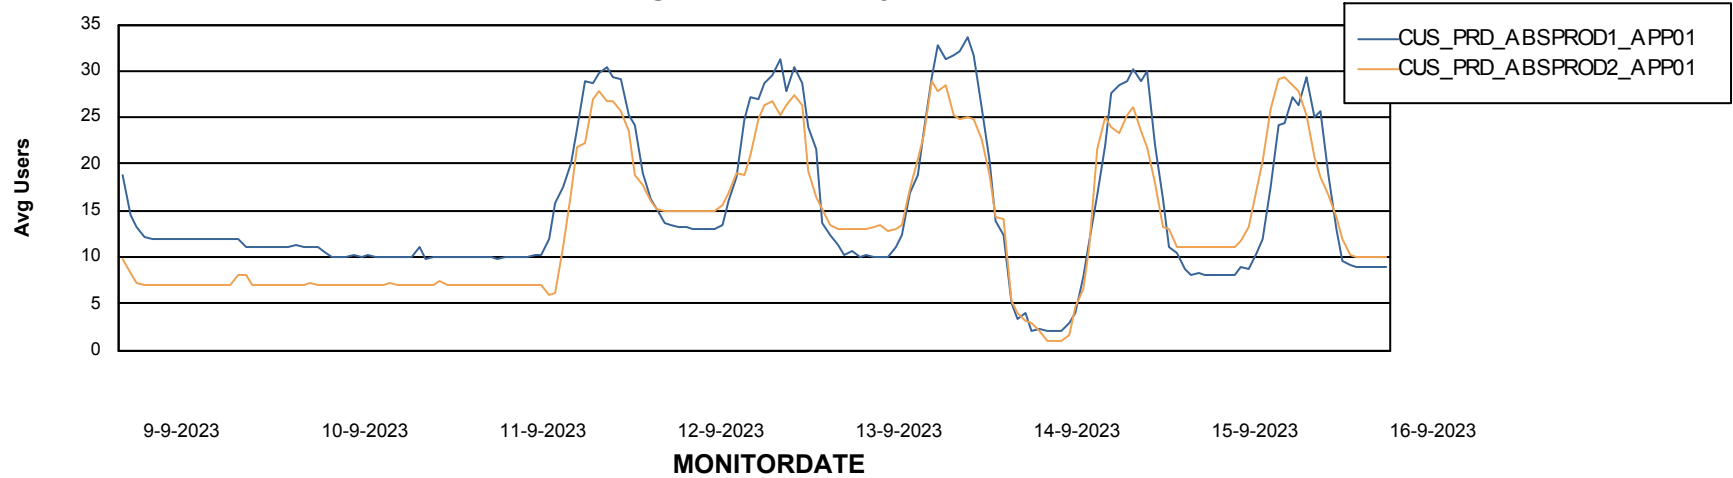

Avg users per day per ABS server