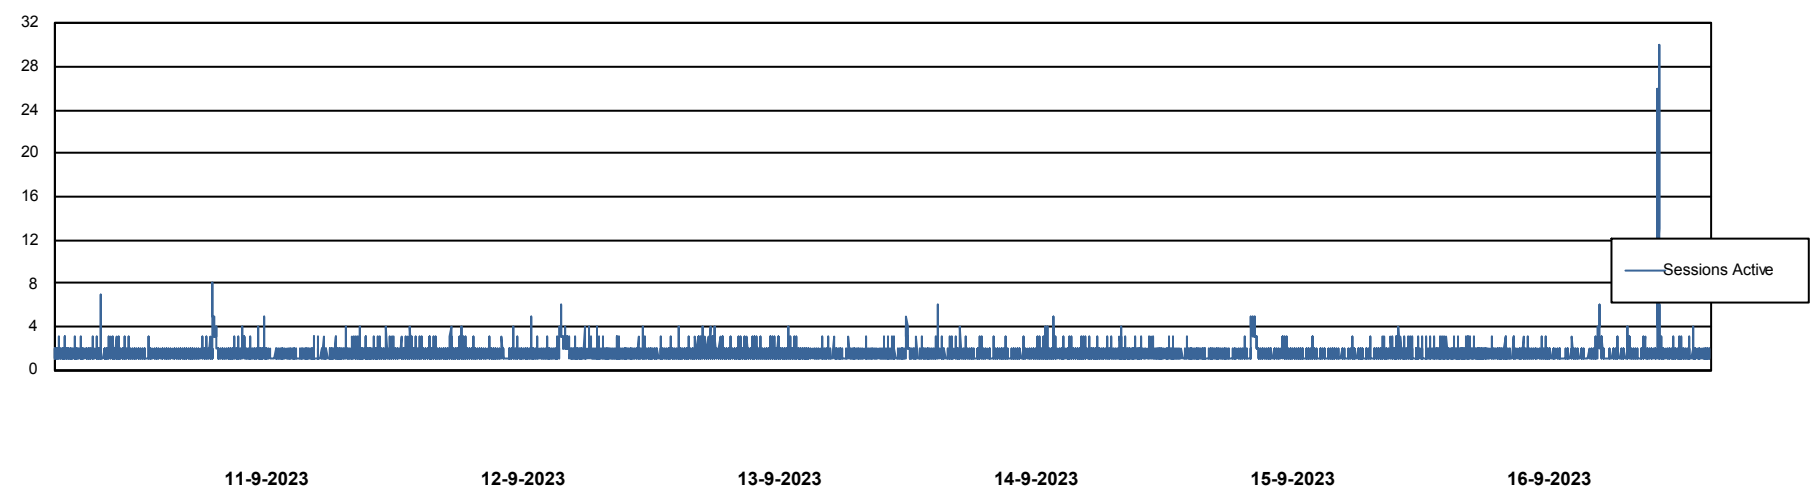

Database Performance CLODB_PRD_CLO-ORA01