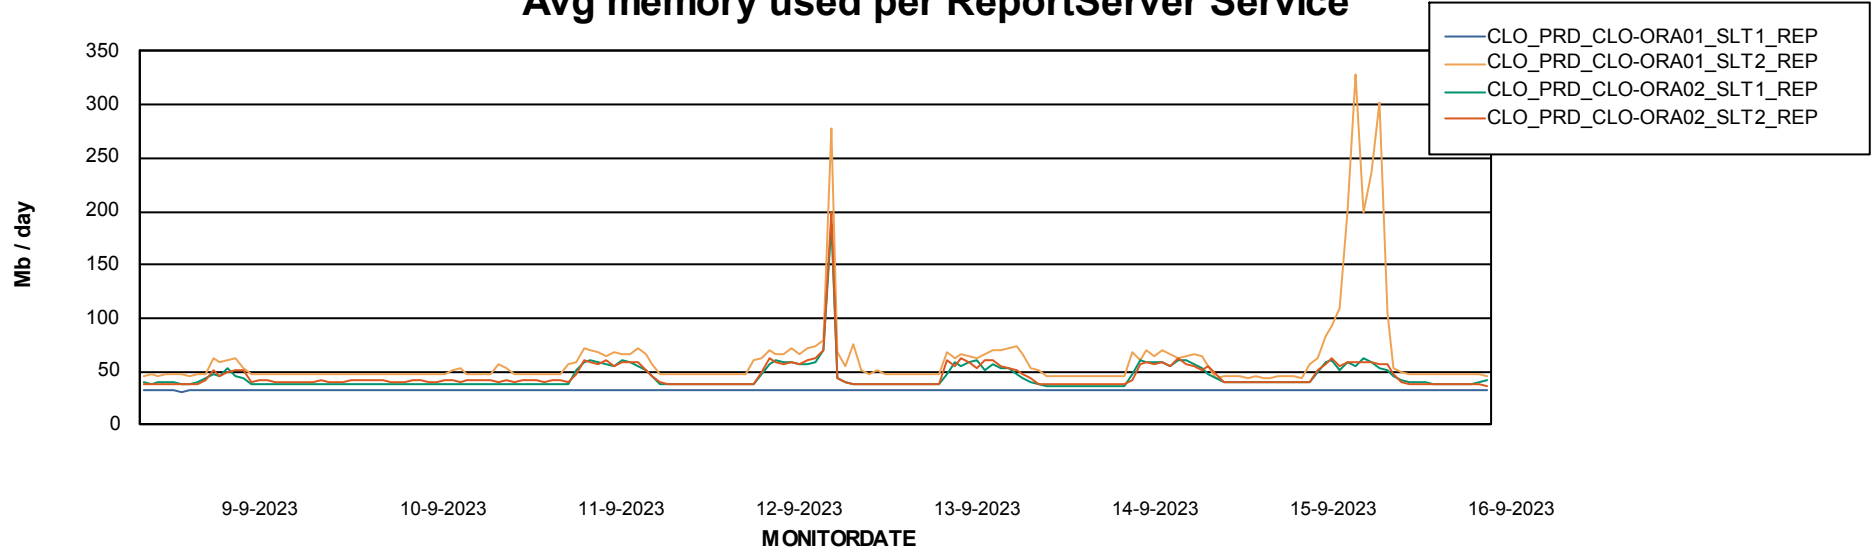

ABSSolute Application ReportServer Services

Avg memory used per ReportServer Service