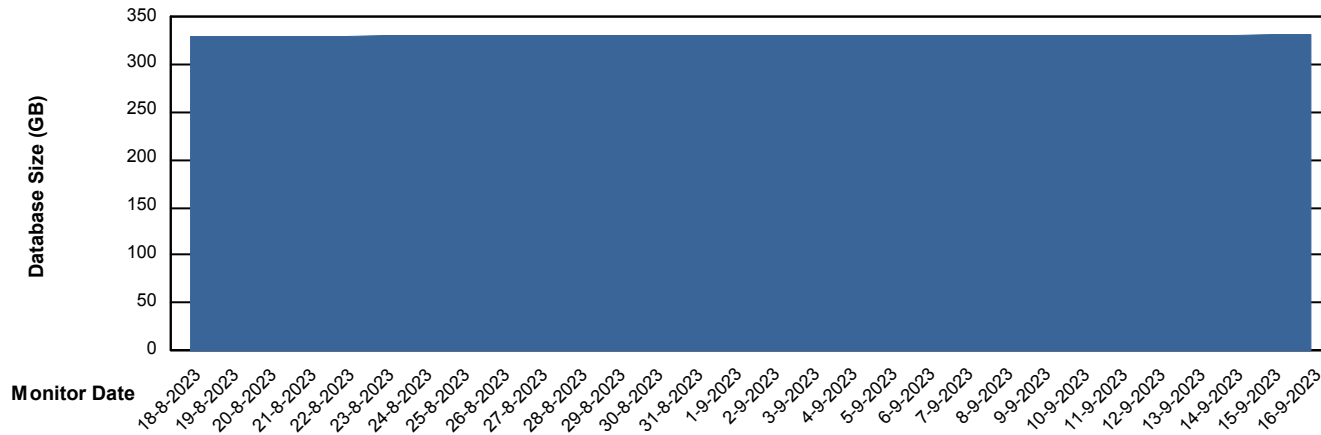

DATABASE SIZE CLODB_PRD_CLO-ORA01

Database growth over last month