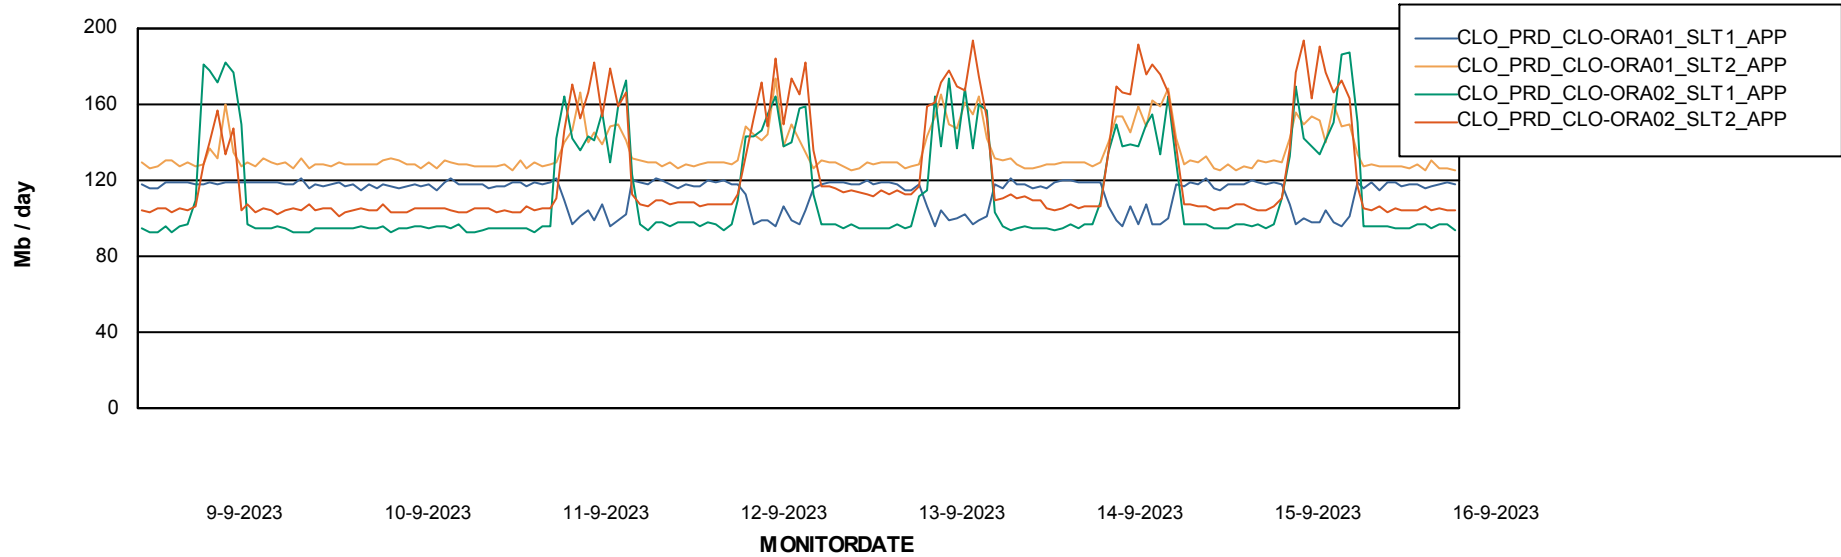

ABSSolute Application Server Services

Avg memory used per ABS Server Service