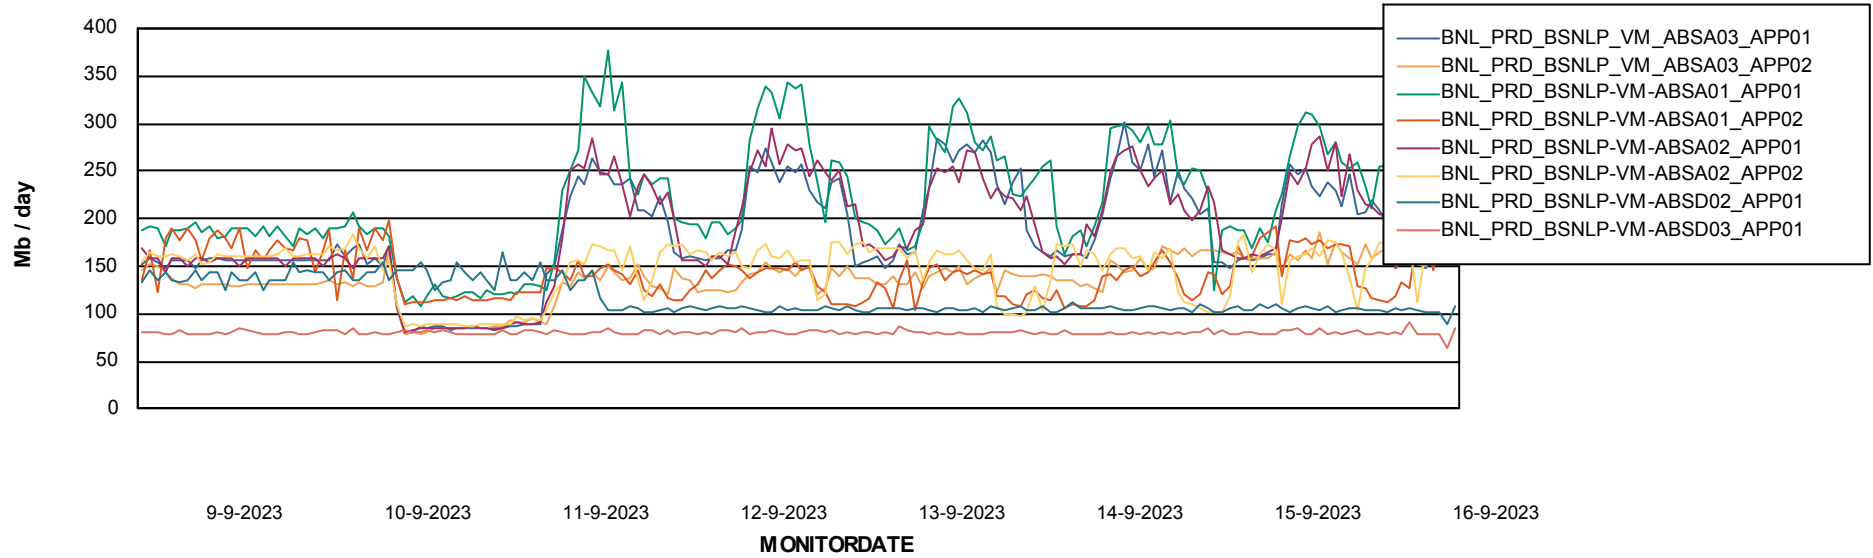

Database growth over last month

Weekly SLA Customer Report

Customer BNL_Production
 Database ID 83

Database Tablespace BNLDB_Production

Date	Tablespace Name	Filesize (Gb)	Usedsize (Gb)	Percentage free
16-9-2023	ABSDATA	105	66	38
	INDX	200	138	31
15-9-2023	ABSDATA	105	66	38
	INDX	200	138	31
14-9-2023	ABSDATA	105	66	38
	INDX	200	138	31
13-9-2023	ABSDATA	105	66	38
	INDX	200	138	31
12-9-2023	ABSDATA	105	66	38
	INDX	200	138	31
11-9-2023	ABSDATA	105	65	38
	INDX	200	138	31
10-9-2023	ABSDATA	105	65	38
	INDX	200	138	31

Standby Database Health BNL_Production

Recovery lag for last 7 days

Weekly SLA Customer Report

Customer BNL_Production
Database ID 83

ABSSolute Application Server Services

Avg memory used per ABS Server Service

Avg users per day per ABS server

Weekly SLA Customer Report

Customer BNL_Production
Database ID 83

ABSSolute Application ReportServer Services

Avg memory used per ReportServer Service

Weekly SLA Customer Report