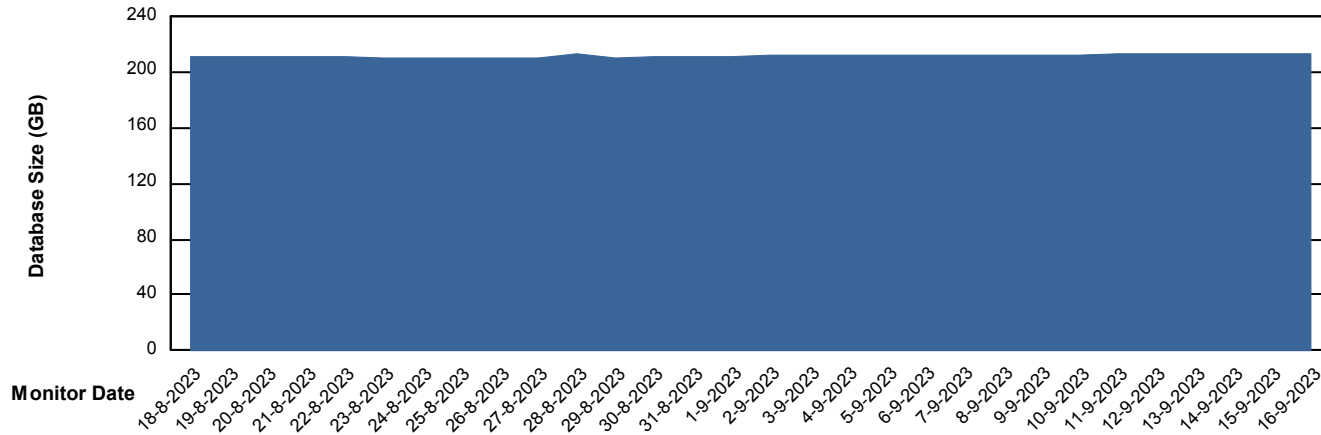

Weekly SLA Customer Report

Customer BNL_Production
Database ID 83

Database Performance BNL_EMCC

Weekly SLA Customer Report

Customer BNL_Production
Database ID 83

Database Performance BNLDB_Production

Weekly SLA Customer Report

Customer BNL_Production
Database ID 83

Database Performance BNLDB_Standby

Weekly SLA Customer Report

Customer BNL_Production
Database ID 83

DATABASE SIZE BNL_EMCC

Database growth over last month

DATABASE SIZE BNLDB_Production

Database growth over last month

Weekly SLA Customer Report

Customer BNL_Production
 Database ID 83

Database Tablespace BNLDB_Production

Date	Tablespace Name	Filesize (Gb)	Usedsize (Gb)	Percentage free
16-9-2023	ABSDATA	105	66	38
	INDX	200	138	31
15-9-2023	ABSDATA	105	66	38
	INDX	200	138	31
14-9-2023	ABSDATA	105	66	38
	INDX	200	138	31
13-9-2023	ABSDATA	105	66	38
	INDX	200	138	31
12-9-2023	ABSDATA	105	66	38
	INDX	200	138	31
11-9-2023	ABSDATA	105	65	38
	INDX	200	138	31
10-9-2023	ABSDATA	105	65	38
	INDX	200	138	31