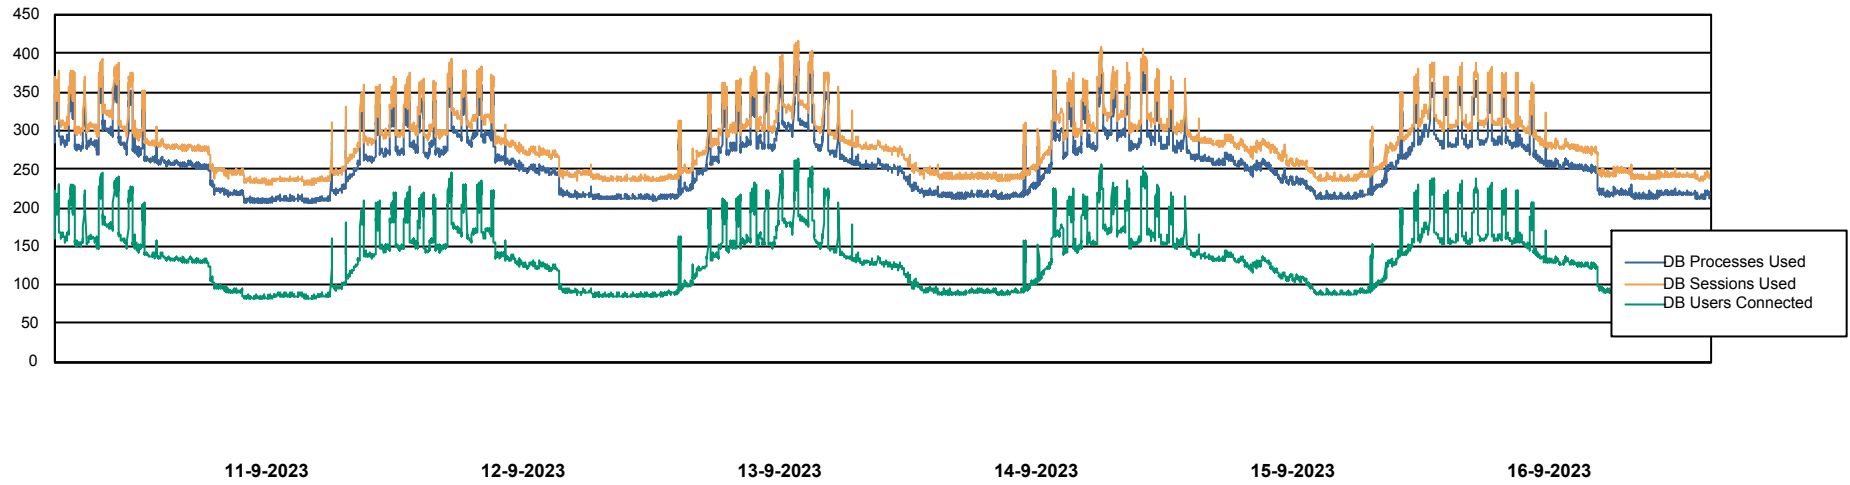

Weekly SLA Customer Report

Customer BNL_Production
Database ID 83

Database Performance BNL_EMCC

Weekly SLA Customer Report

Customer BNL_Production
Database ID 83

Database Performance BNLDB_Production

Weekly SLA Customer Report

Customer BNL_Production
Database ID 83

Database Performance BNLDB_Standby

Weekly SLA Customer Report

Customer BNL_Production
Database ID 83

DATABASE SIZE BNL_EMCC

Database growth over last month

DATABASE SIZE BNLDB_Production