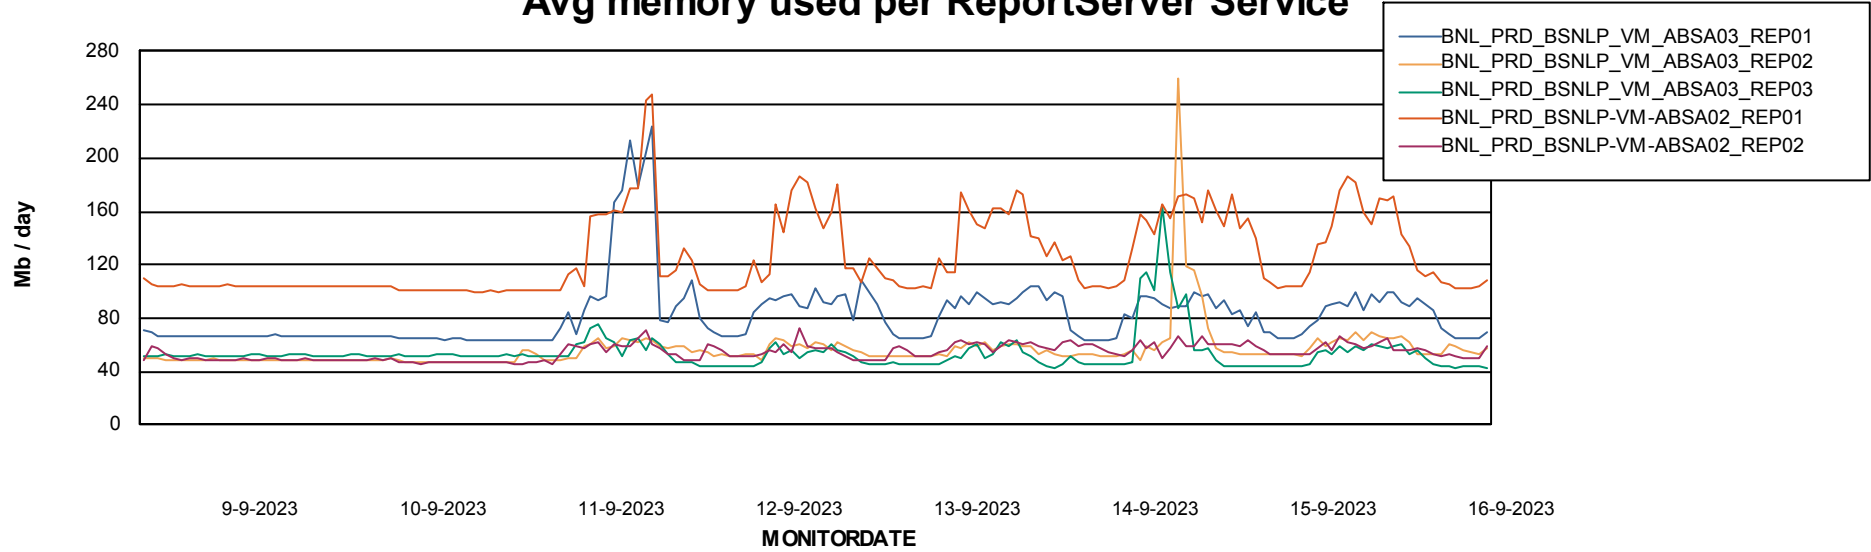

Avg users per day per ABS server

Weekly SLA Customer Report

Customer BNL_Production
Database ID 83

ABSSolute Application ReportServer Services

Avg memory used per ReportServer Service

Weekly SLA Customer Report