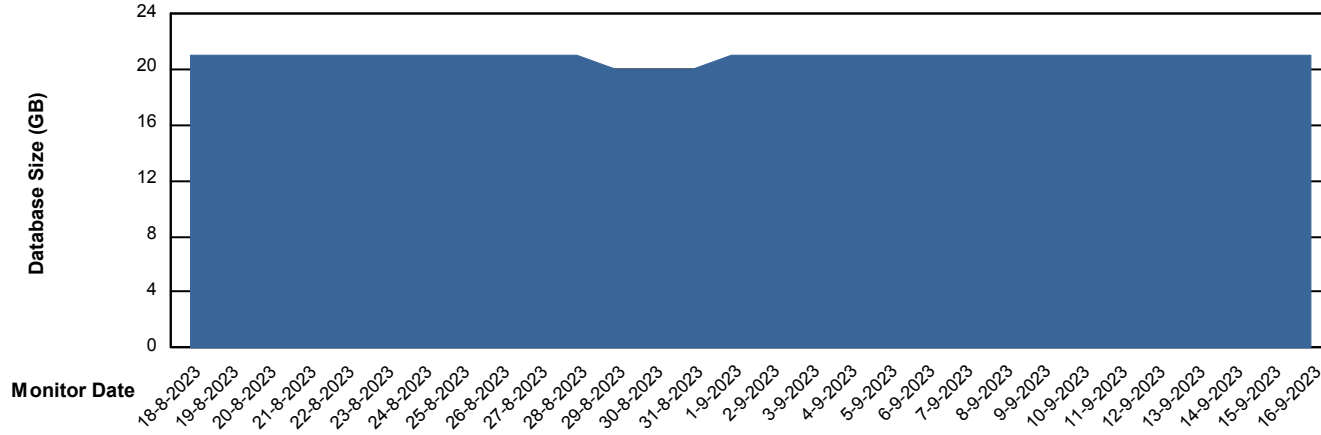

Weekly SLA Customer Report

Customer BNL_Production
Database ID 83

Database Performance BNL_EMCC

Weekly SLA Customer Report

Customer BNL_Production
Database ID 83

Database Performance BNLDB_Production

Weekly SLA Customer Report

Customer BNL_Production
Database ID 83

Database Performance BNLDB_Standby

Weekly SLA Customer Report

Customer BNL_Production
Database ID 83

DATABASE SIZE BNL_EMCC

Database growth over last month

DATABASE SIZE BNLDB_Production

Database growth over last month

Weekly SLA Customer Report

Customer BNL_Production
 Database ID 83

Database Tablespace BNLDB_Production

Date	Tablespace Name	Filesize (Gb)	Usedsize (Gb)	Percentage free
16-9-2023	ABSDATA	105	66	38
	INDX	200	138	31
15-9-2023	ABSDATA	105	66	38
	INDX	200	138	31
14-9-2023	ABSDATA	105	66	38
	INDX	200	138	31
13-9-2023	ABSDATA	105	66	38
	INDX	200	138	31
12-9-2023	ABSDATA	105	66	38
	INDX	200	138	31
11-9-2023	ABSDATA	105	65	38
	INDX	200	138	31
10-9-2023	ABSDATA	105	65	38
	INDX	200	138	31