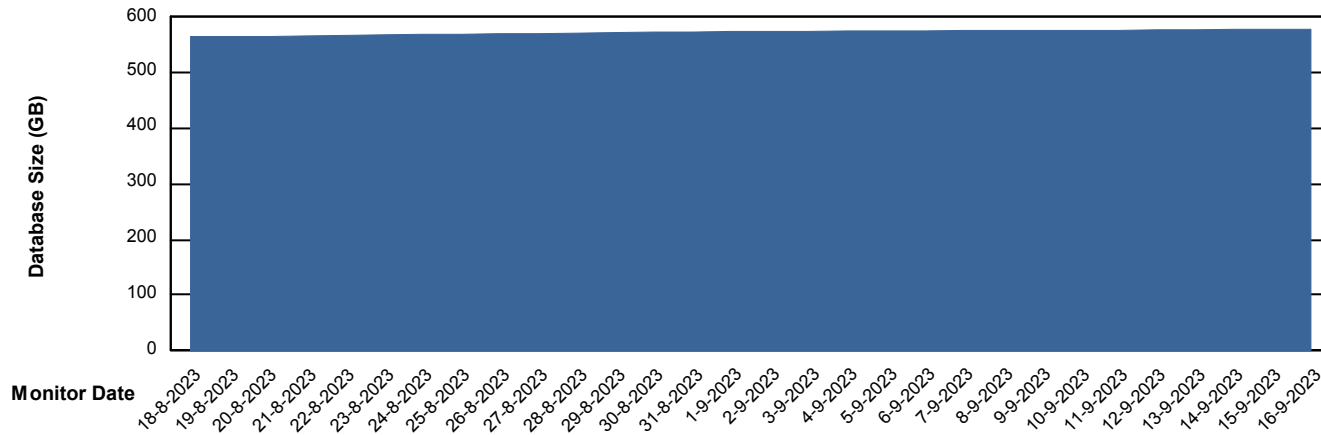

DATABASE SIZE BGG_PRD_DEDC-DB07_DB_Production

Database growth over last month