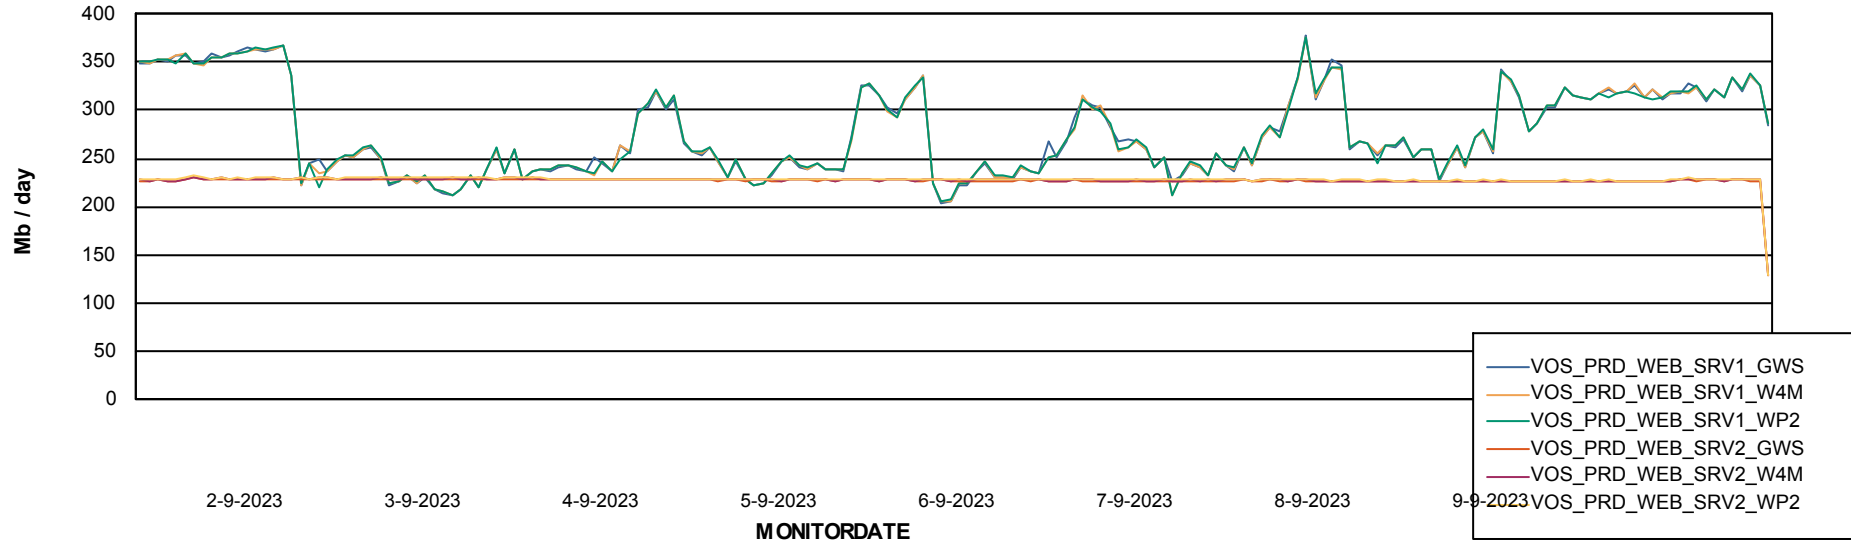

ABSSolute Web Component Services

Avg memory used per ABS Web component