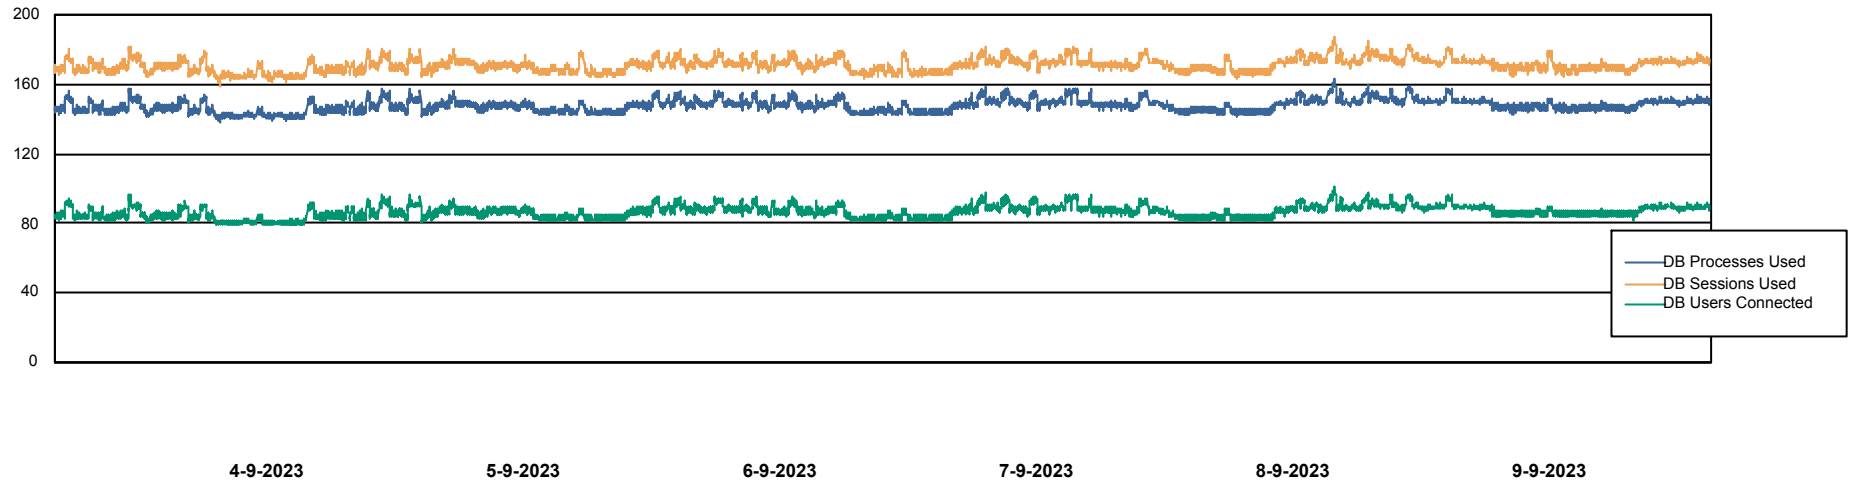

Weekly SLA Customer Report

Customer VOS_Production
Database ID 143

Database Performance VOSDB_BI

Weekly SLA Customer Report

Customer VOS_Production
Database ID 143

Database Performance VOSDB_Production

Weekly SLA Customer Report