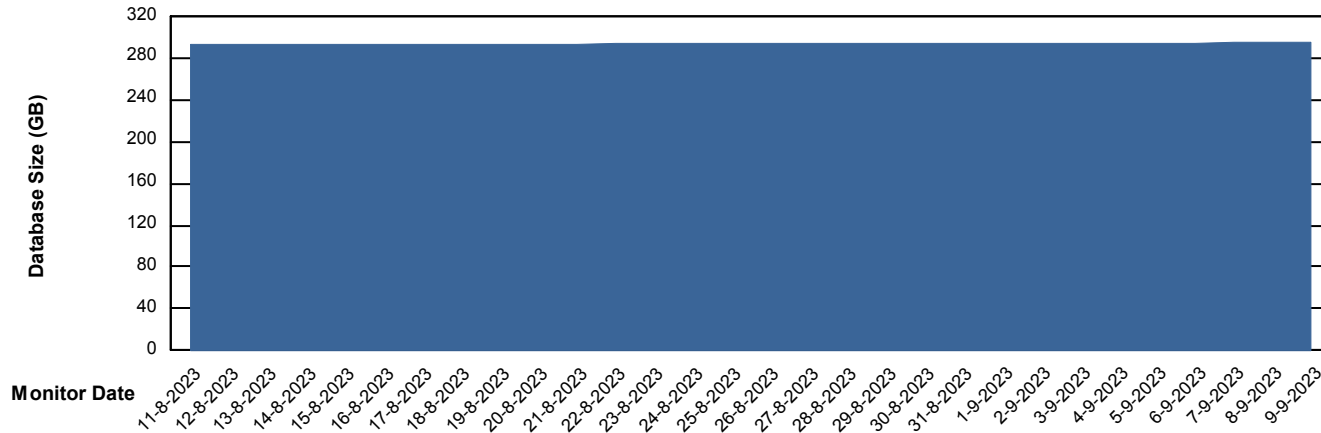

DATABASE SIZE VOSDB_Production

Database growth over last month