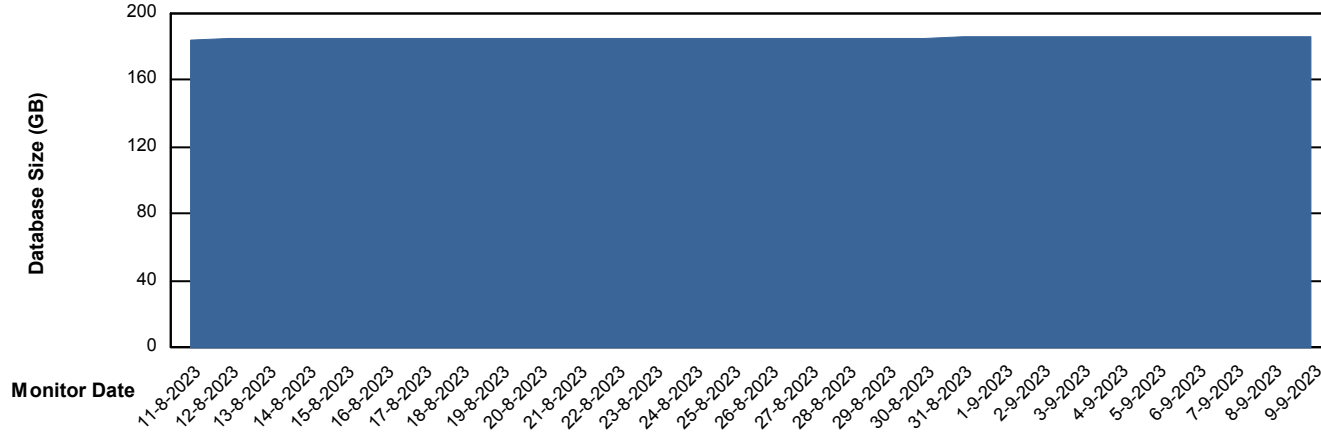

Customer VOS_Production
Database ID 143

Database Performance VOSDB_Standby

DB Processes Max 1,000

Weekly SLA Customer Report

Customer VOS_Production
Database ID 143

DATABASE SIZE VOSDB_BI

Database growth over last month