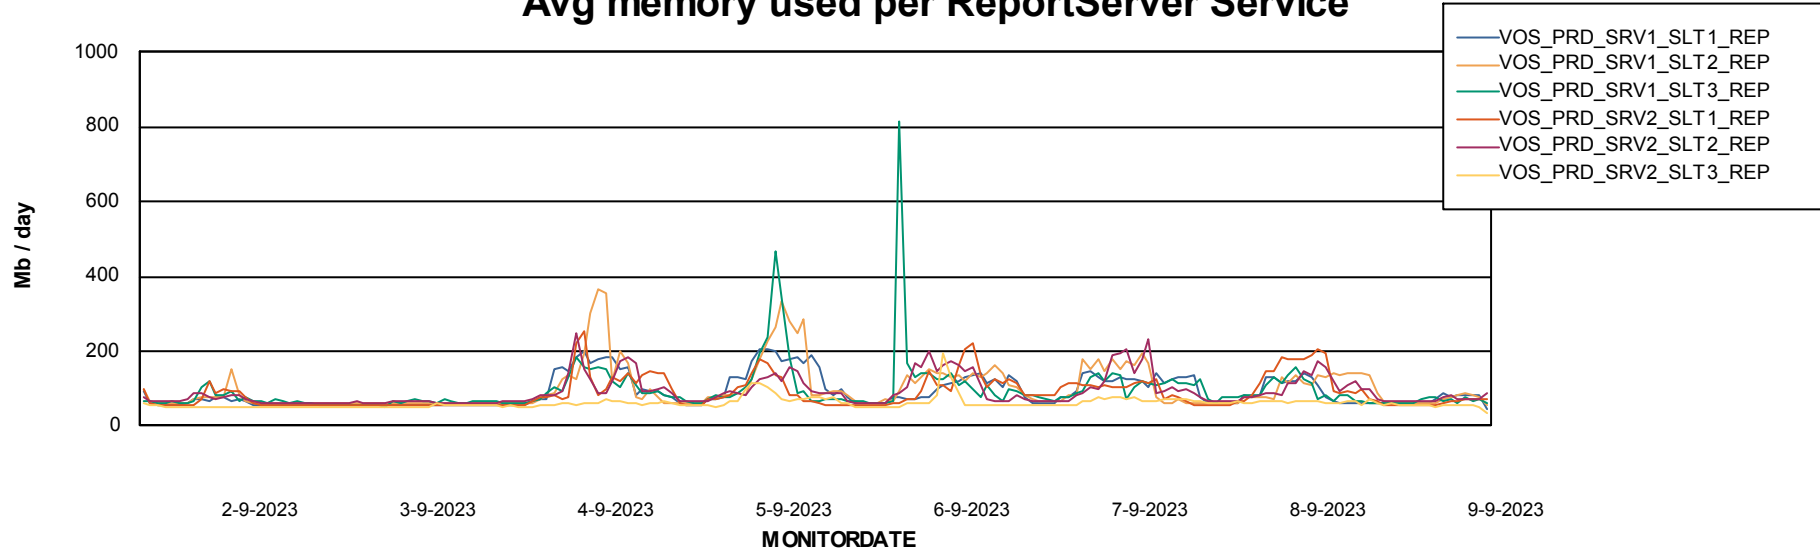

Avg memory used per ABS Server Service

Avg users per day per ABS server

Weekly SLA Customer Report

Customer VOS_Production
Database ID 143

ABSSolute Application ReportServer Services

Avg memory used per ReportServer Service