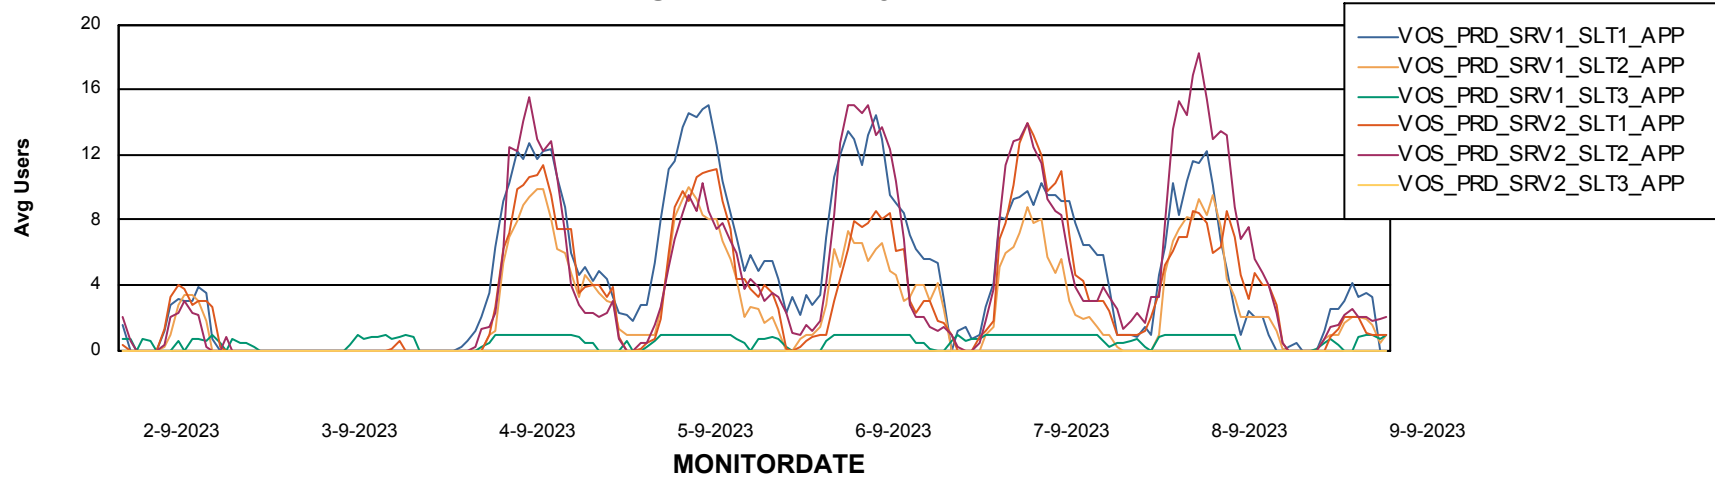

Avg users per day per ABS server