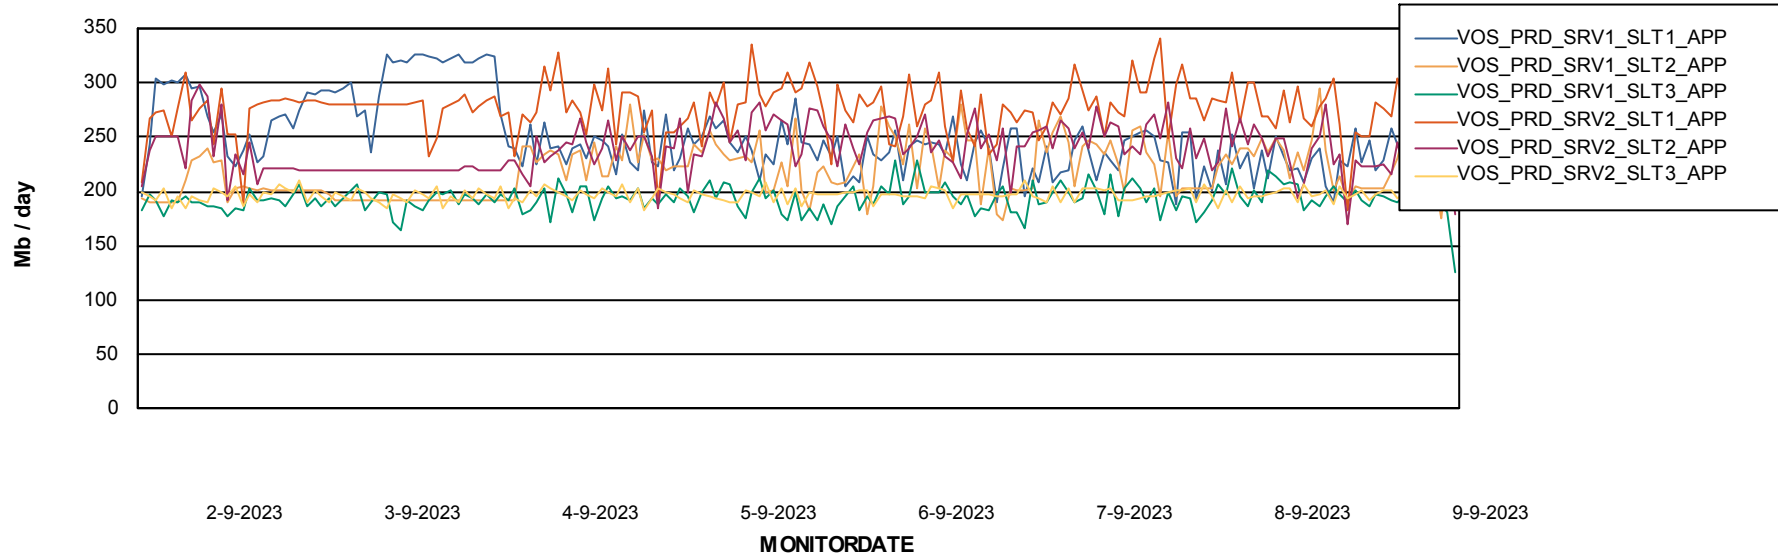

ABSSolute Application Server Services

Avg memory used per ABS Server Service