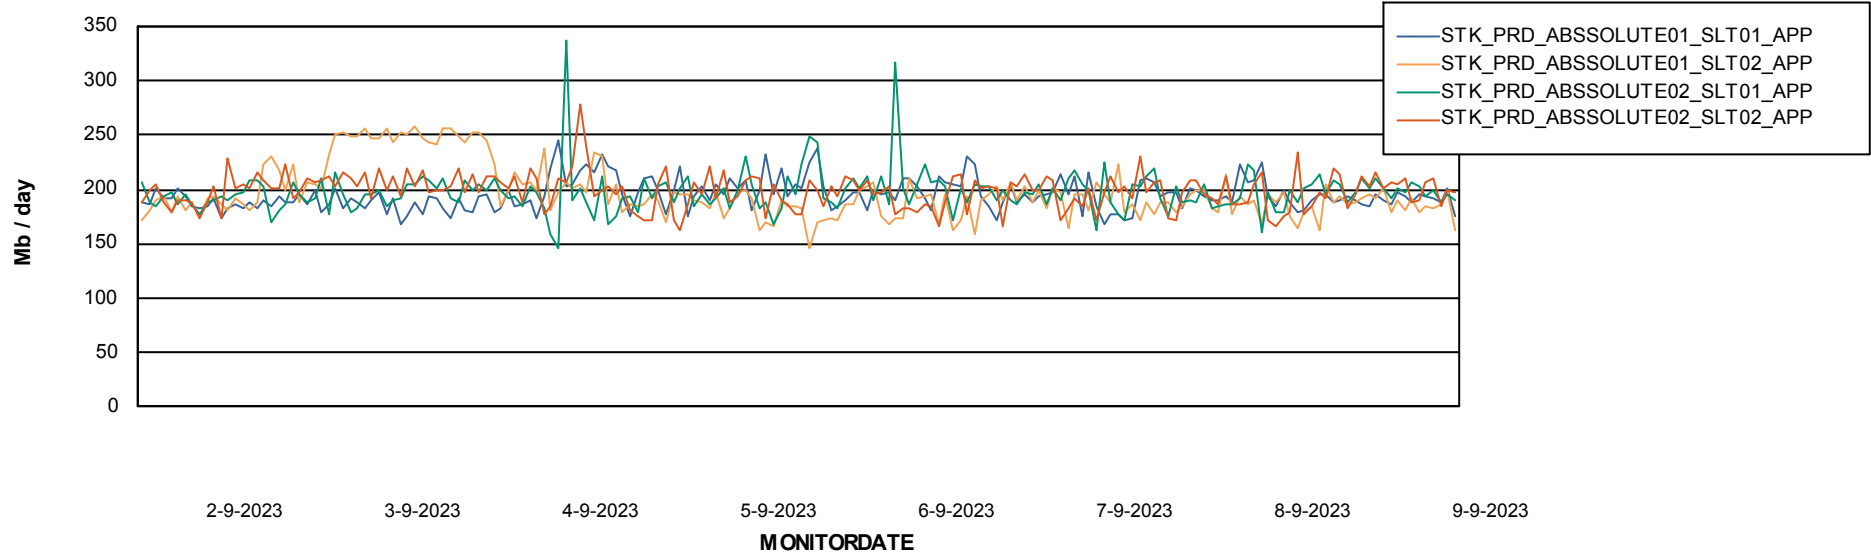

ABSSolute Application Server Services

Avg memory used per ABS Server Service