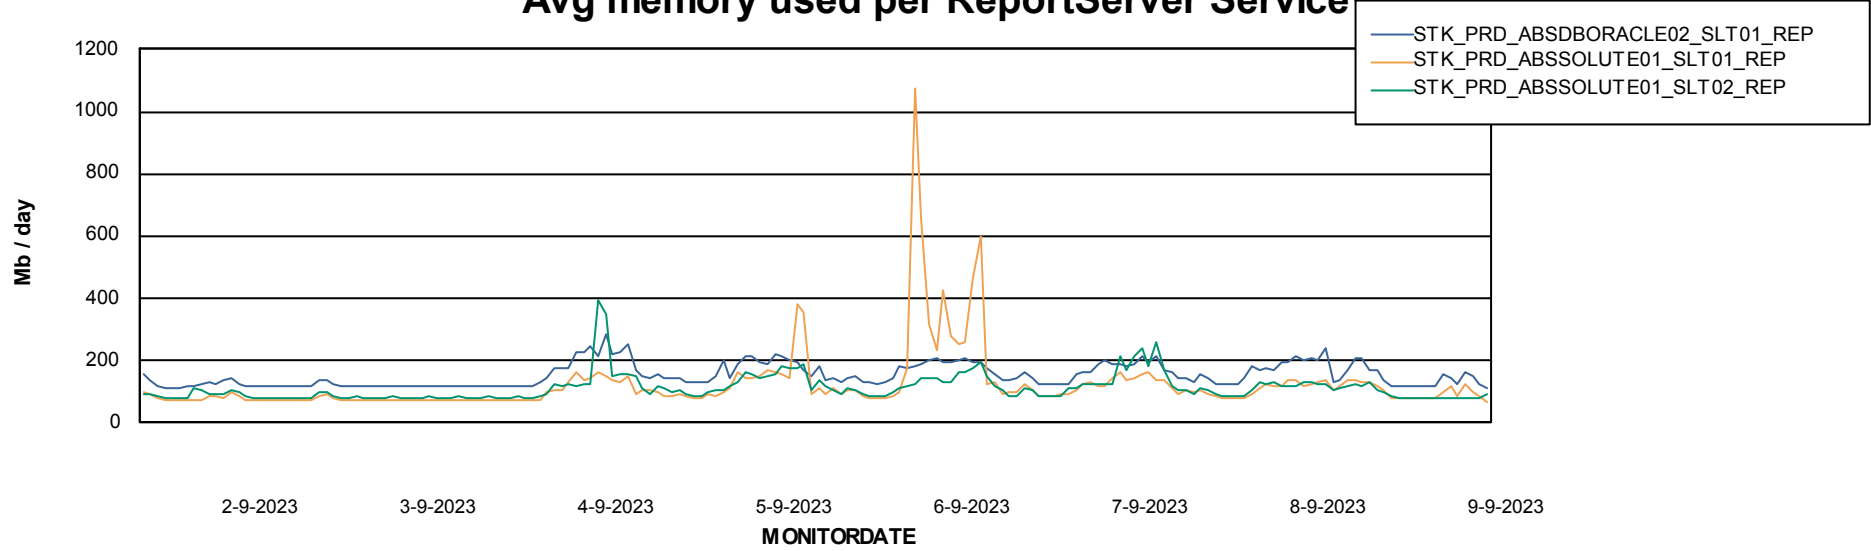

Avg memory used per ABS Server Service

Avg users per day per ABS server

Weekly SLA Customer Report

Customer STK_Production
Database ID 82

ABSSolute Application ReportServer Services

Avg memory used per ReportServer Service