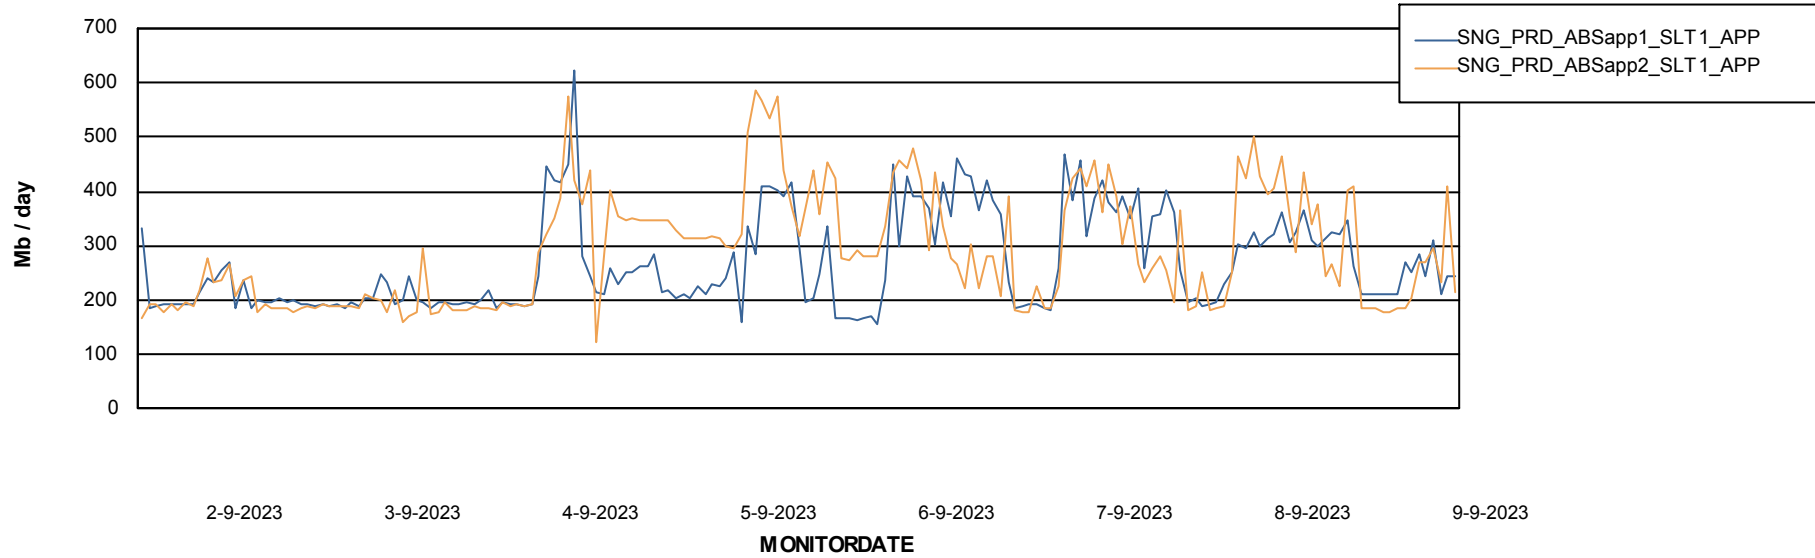

Database Performance SNG_PRD_ORACLE1

Weekly SLA Customer Report

Customer SNG_Production
 Database ID 70

DATABASE SIZE SNG_PRD_ORACLE1

Database growth over last month

Database Tablespace SNG_PRD_ORACLE1

Date	Tablespace Name	Filesize (Gb)	Usedsize (Gb)	Percentage free
9-9-2023	ABSDATA	54	40	26
	INDX	135	109	19
8-9-2023	ABSDATA	54	40	26
	INDX	135	109	19
7-9-2023	ABSDATA	54	40	26
	INDX	135	109	19
6-9-2023	ABSDATA	54	40	26
	INDX	135	109	19
5-9-2023	ABSDATA	54	40	26
	INDX	135	109	19
4-9-2023	ABSDATA	54	40	26
	INDX	135	109	19
3-9-2023	ABSDATA	54	40	26
	INDX	135	109	19

Weekly SLA Customer Report

Customer SNG_Production
Database ID 70

ABSSolute Application Server Services

Avg memory used per ABS Server Service

Avg users per day per ABS server

Weekly SLA Customer Report

Customer SNG_Production
Database ID 70