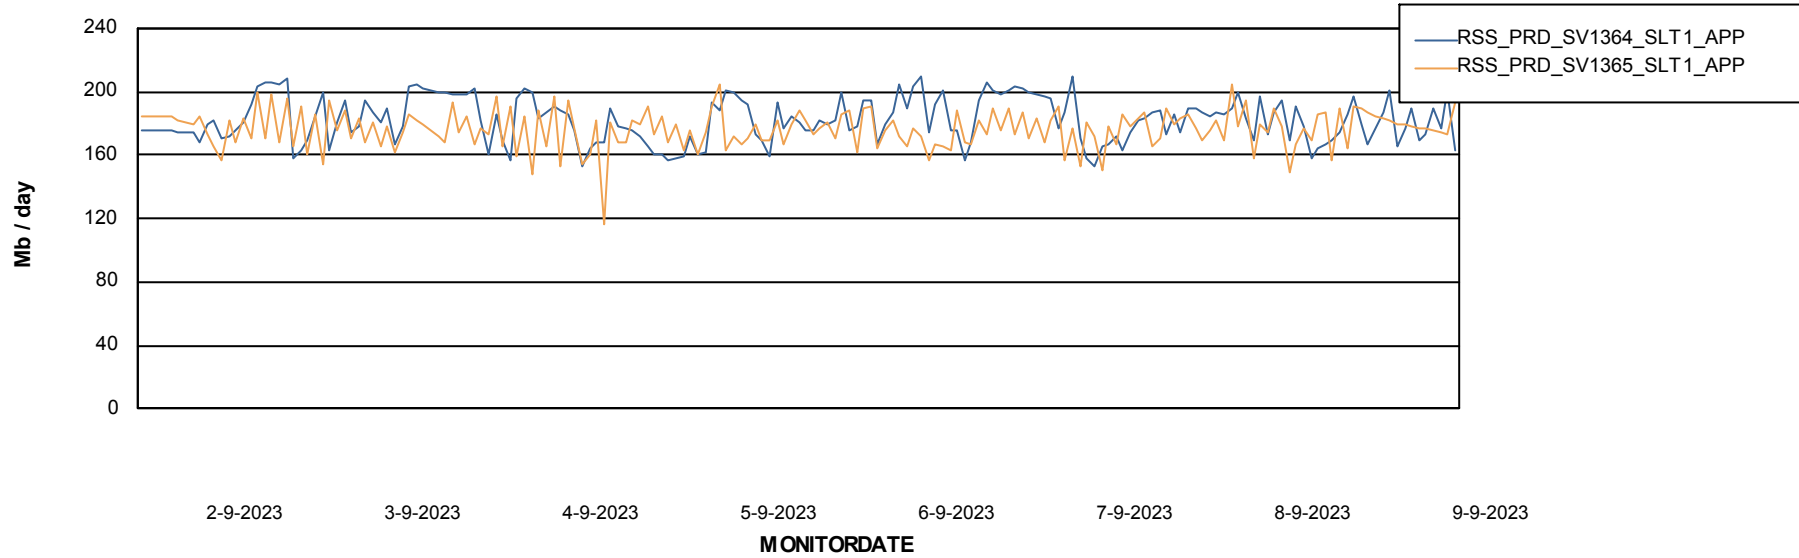

ABSSolute Application Server Services

Avg memory used per ABS Server Service