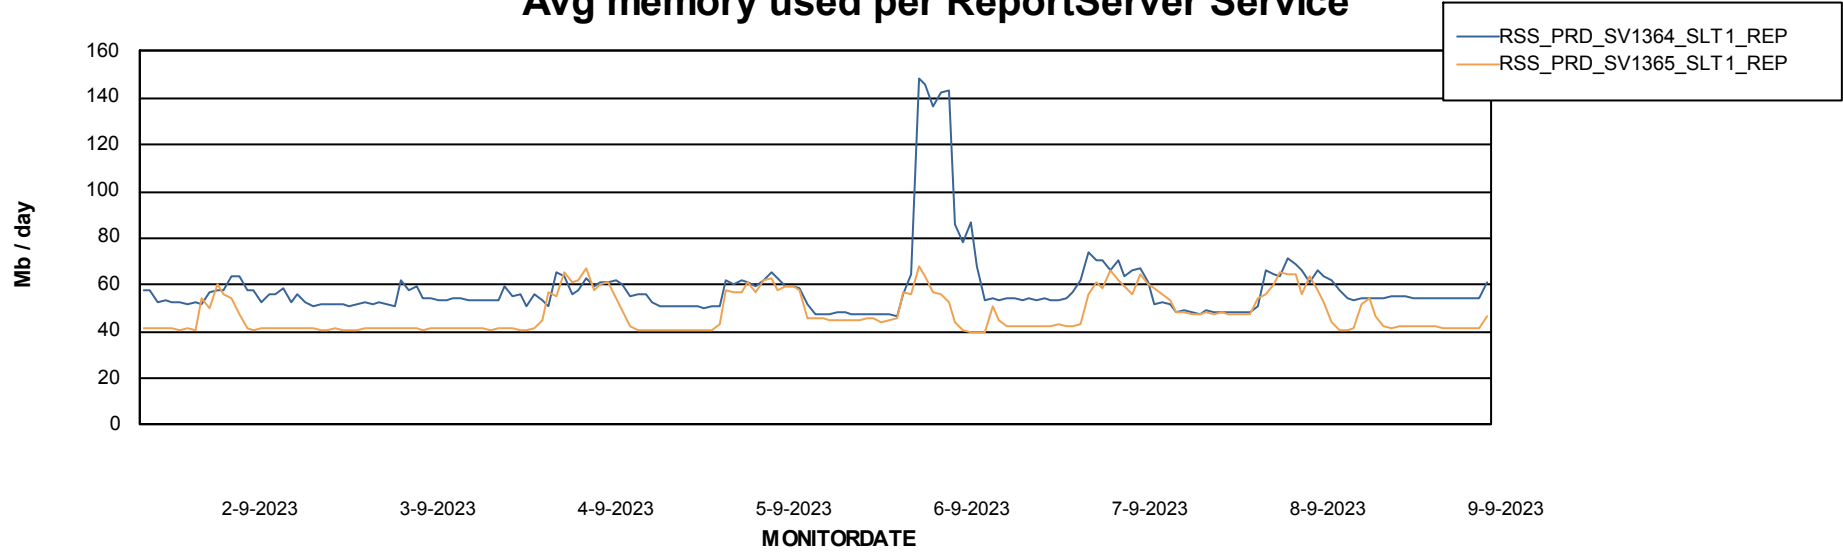

Avg memory used per ABS Server Service

Avg users per day per ABS server

Weekly SLA Customer Report

Customer RSS Production
Database ID 52

ABSSolute Application ReportServer Services

Avg memory used per ReportServer Service