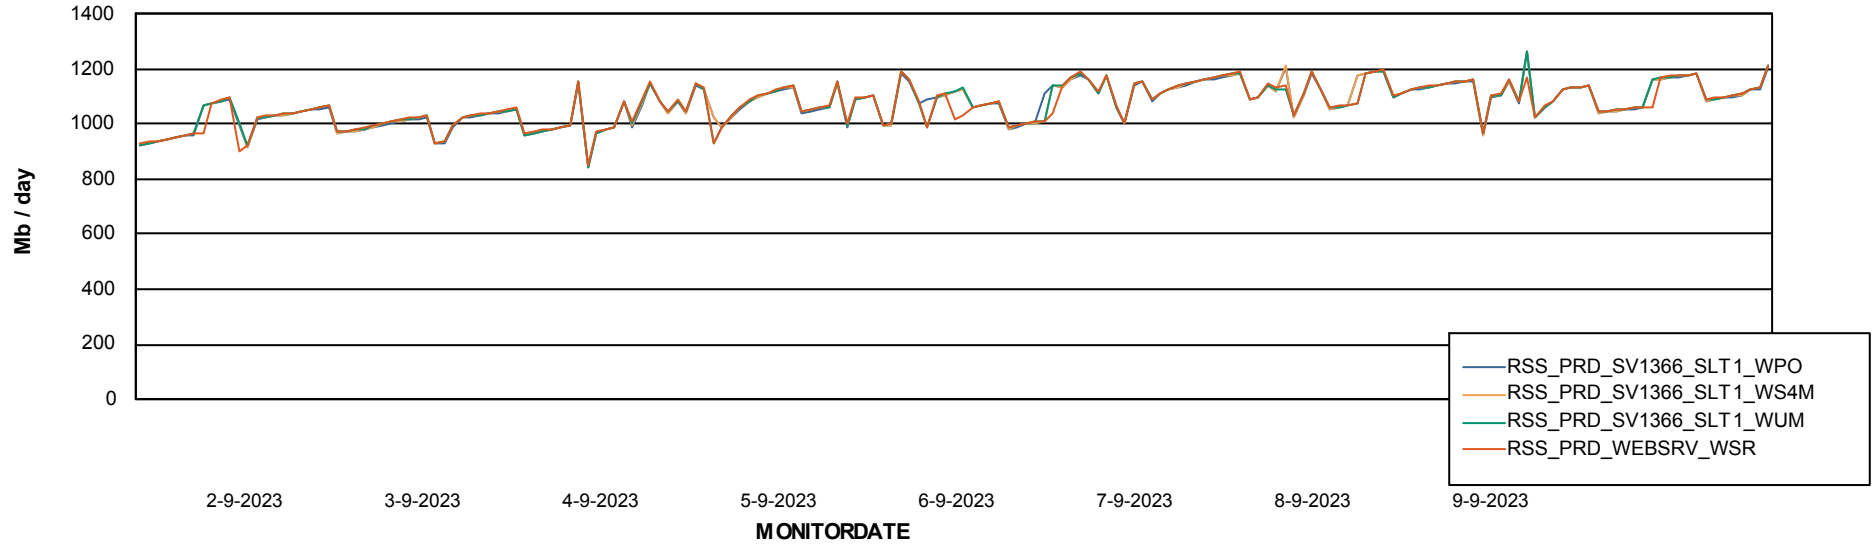

Avg memory used per ABS Server Service

Avg users per day per ABS server

Weekly SLA Customer Report

Customer RSS Production
Database ID 52

ABSSolute Application ReportServer Services

Avg memory used per ReportServer Service

Weekly SLA Customer Report

Customer RSS Production
Database ID 52

ABSSolute Web Component Services

Avg memory used per ABS Web component

Weekly SLA Customer Report

Customer RSS Production
Database ID 52

Disaster per ABS component