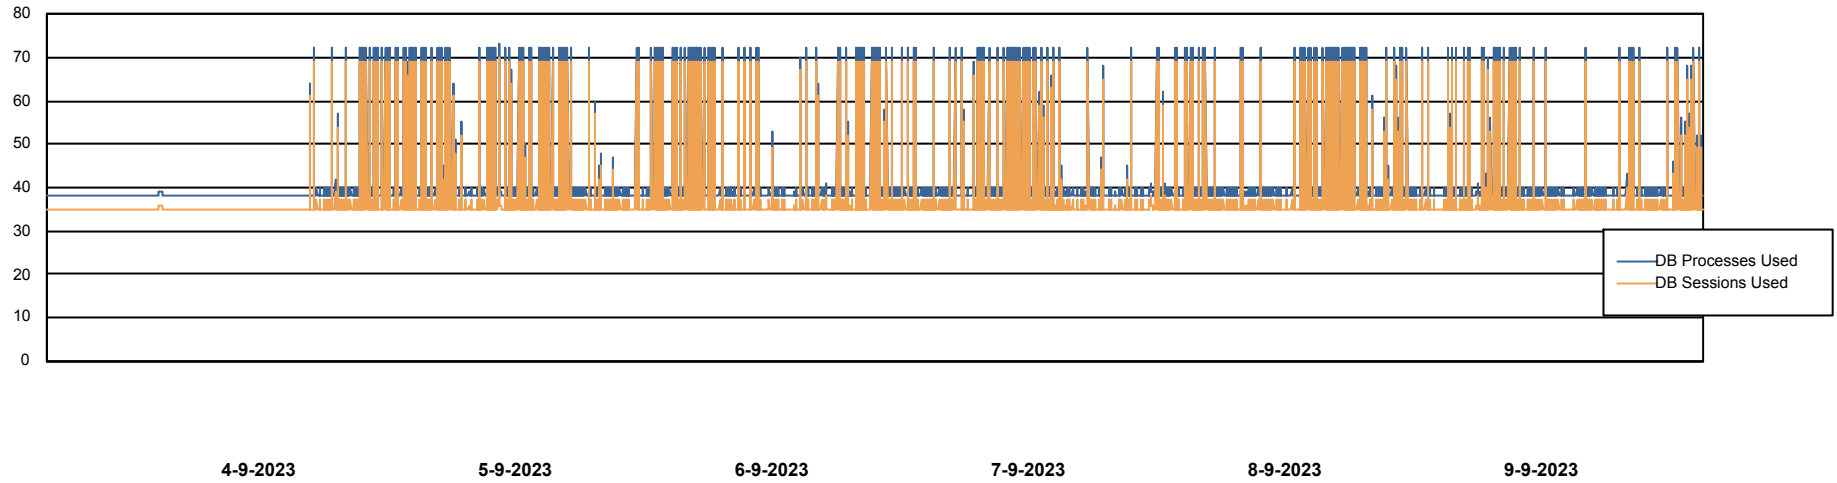

Database Performance NIXDB_Standby

DB Processes Max 300