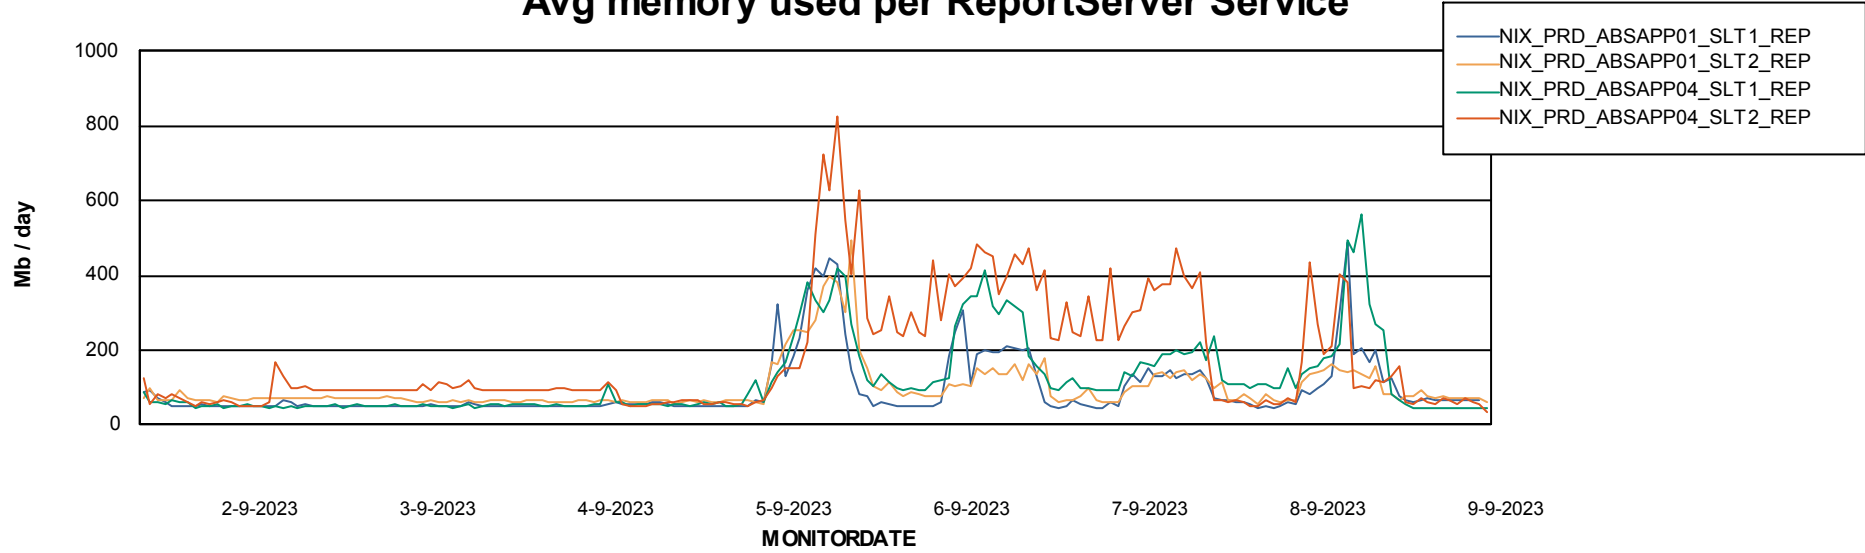

Avg memory used per ABS Server Service

Avg users per day per ABS server

Weekly SLA Customer Report

Customer NIX_Production
Database ID 51

ABSSolute Application ReportServer Services

Avg memory used per ReportServer Service