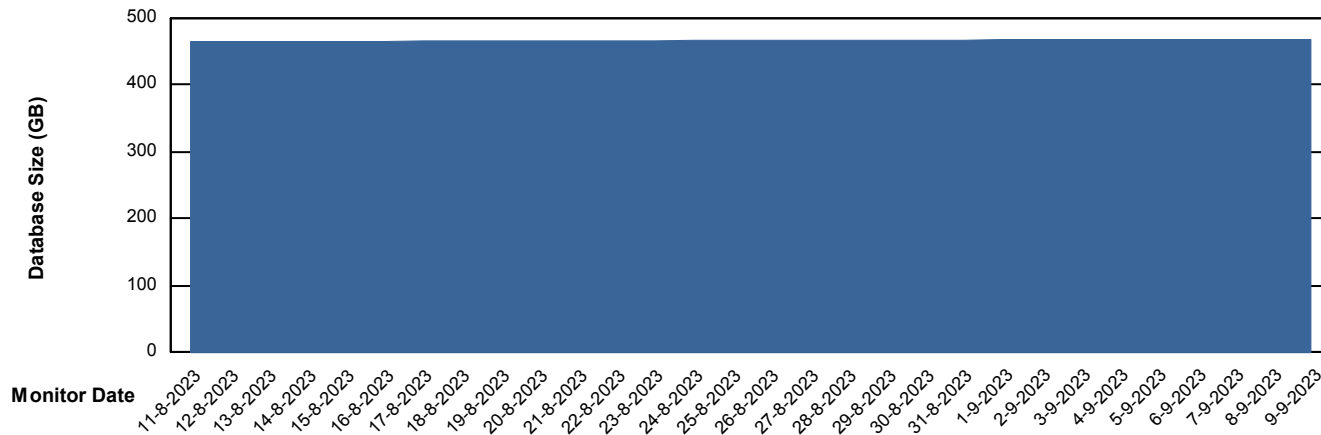

DATABASE SIZE NIXDB_Production

Database growth over last month