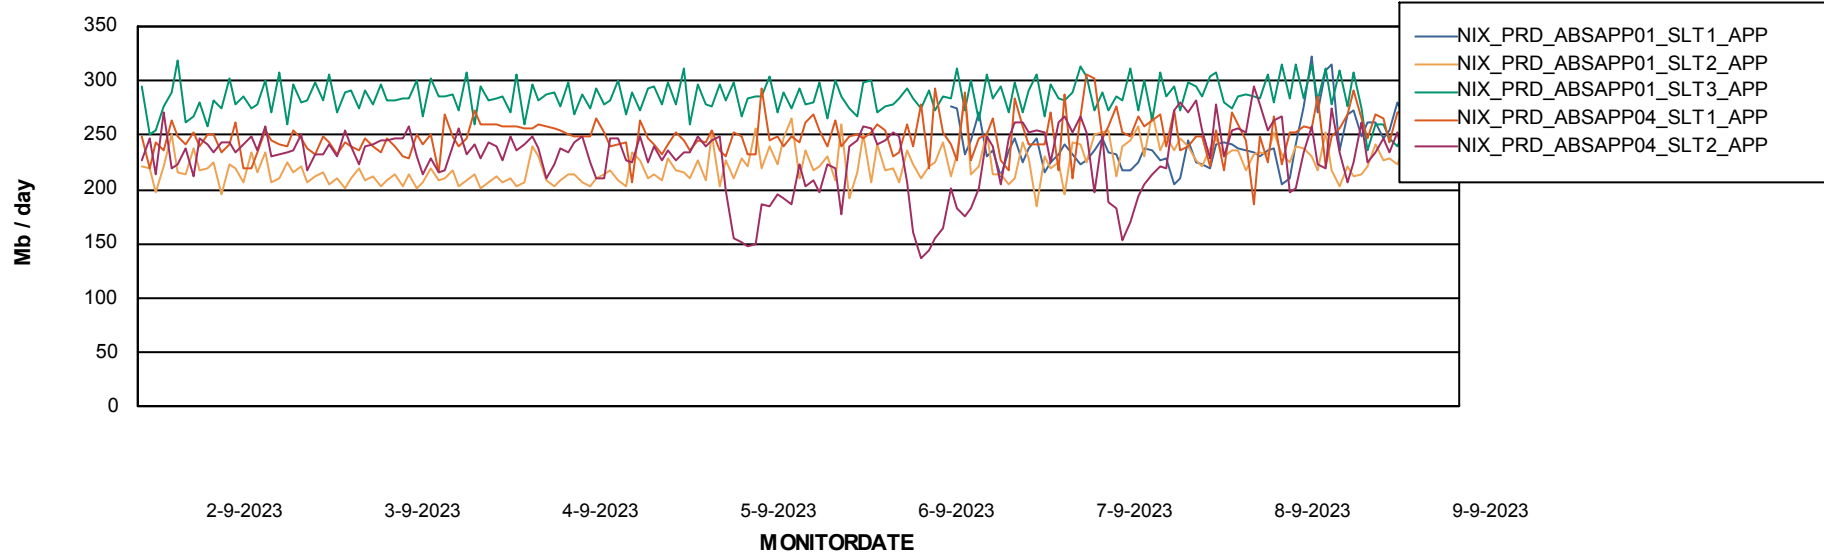

ABSSolute Application Server Services

Avg memory used per ABS Server Service