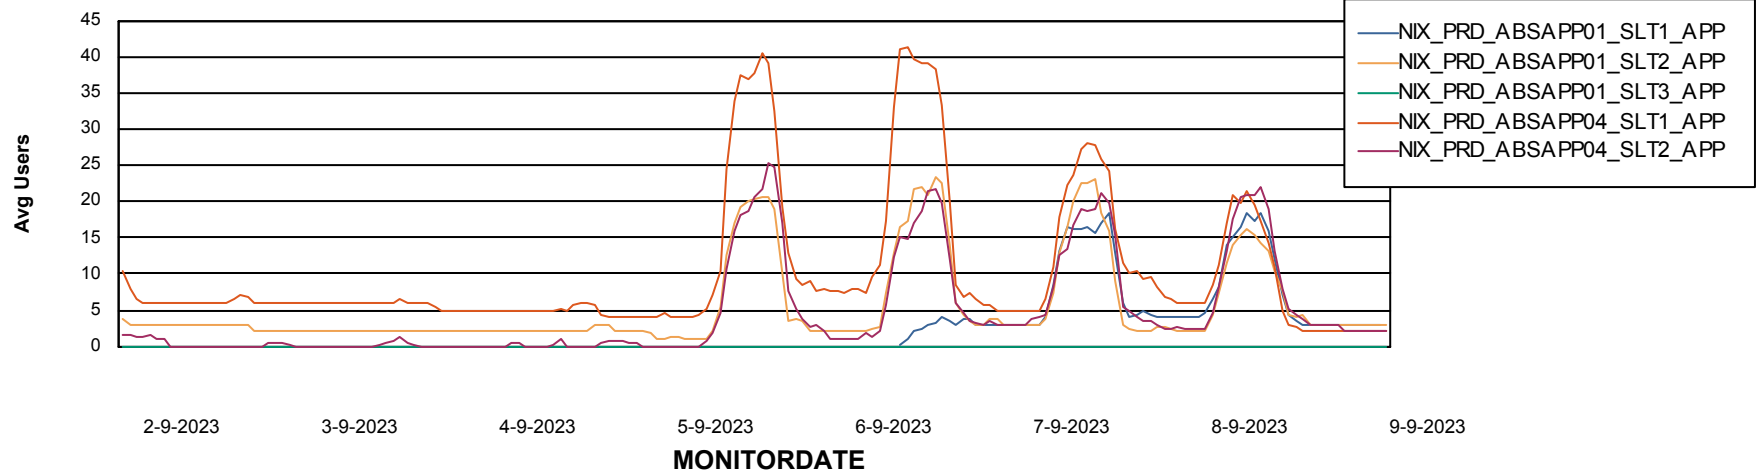

Avg users per day per ABS server