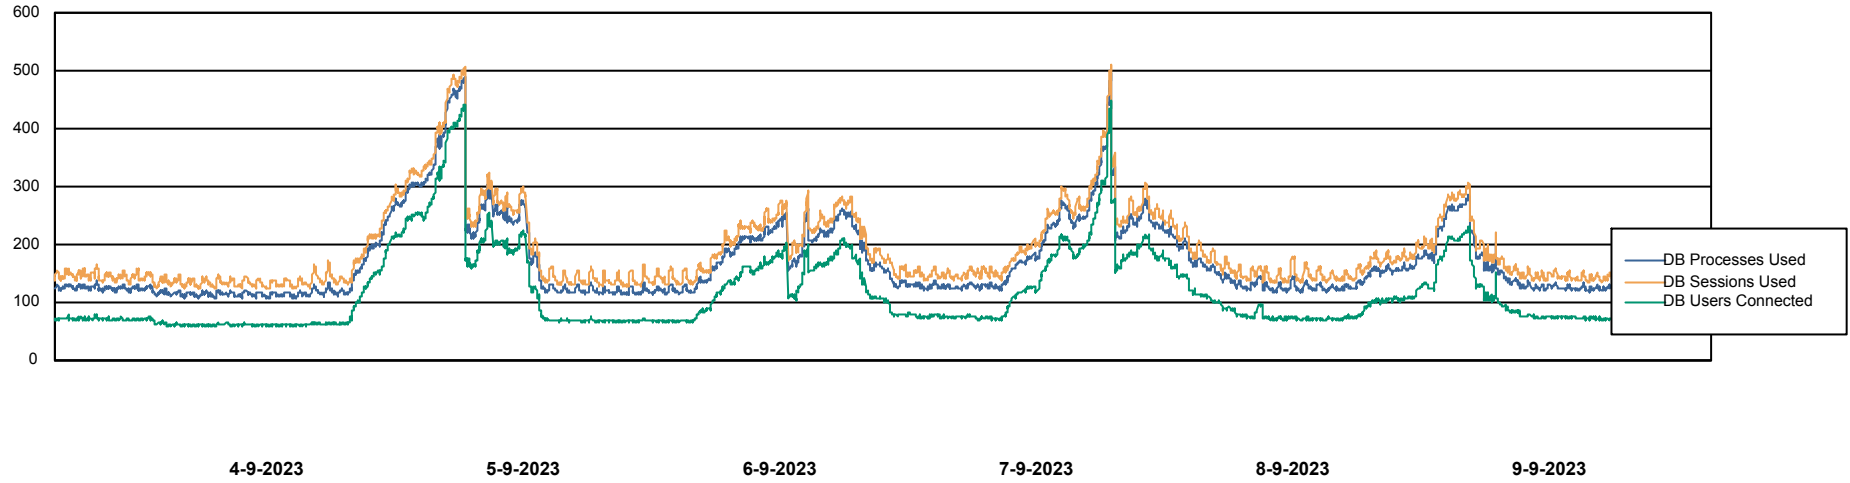

Weekly SLA Customer Report

Customer NIX_Production
Database ID 51

Database Performance NIXDB_BI

Weekly SLA Customer Report

Customer NIX_Production
Database ID 51

Database Performance NIXDB_Production

Weekly SLA Customer Report

Customer NIX_Production
Database ID 51

Database Performance NIXDB_Standby

DB Processes Max 300

Weekly SLA Customer Report

Customer NIX_Production
Database ID 51

DATABASE SIZE NIXDB_BI

Database growth over last month