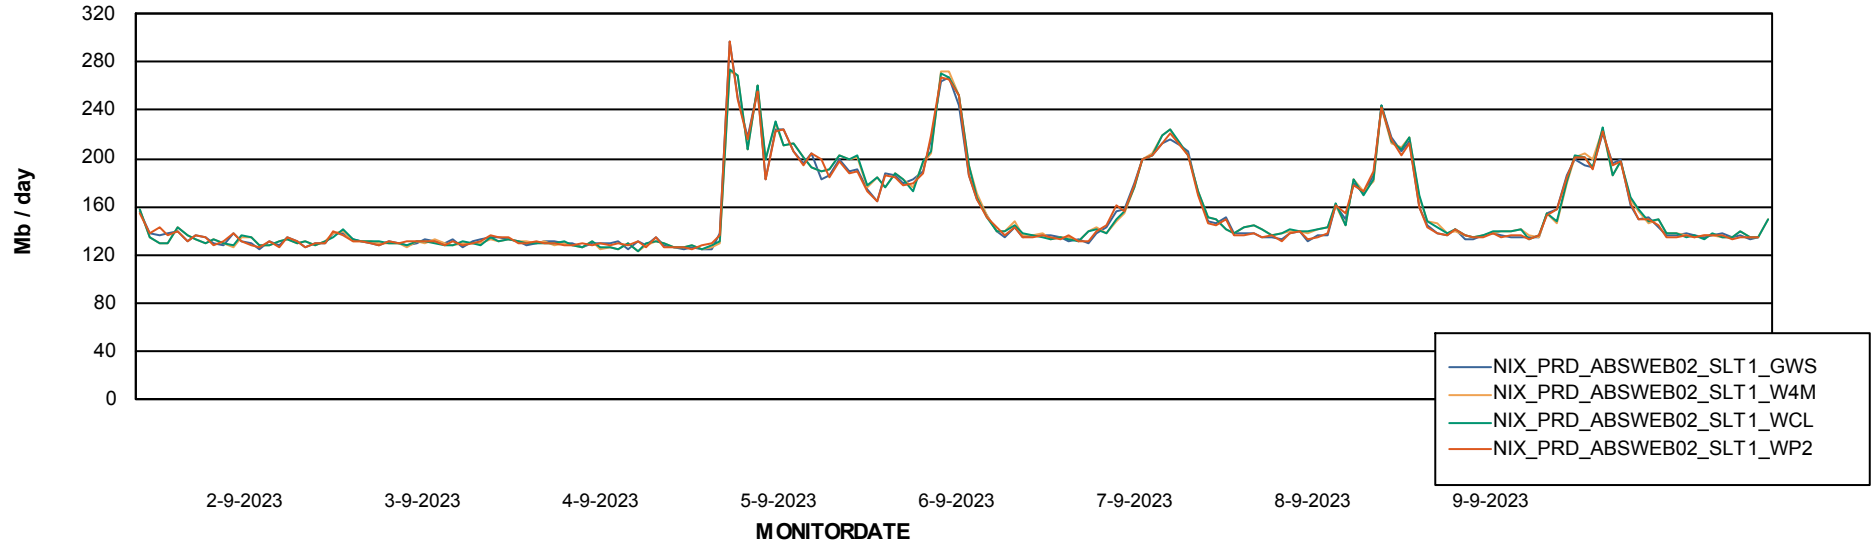

ABSSolute Web Component Services

Avg memory used per ABS Web component